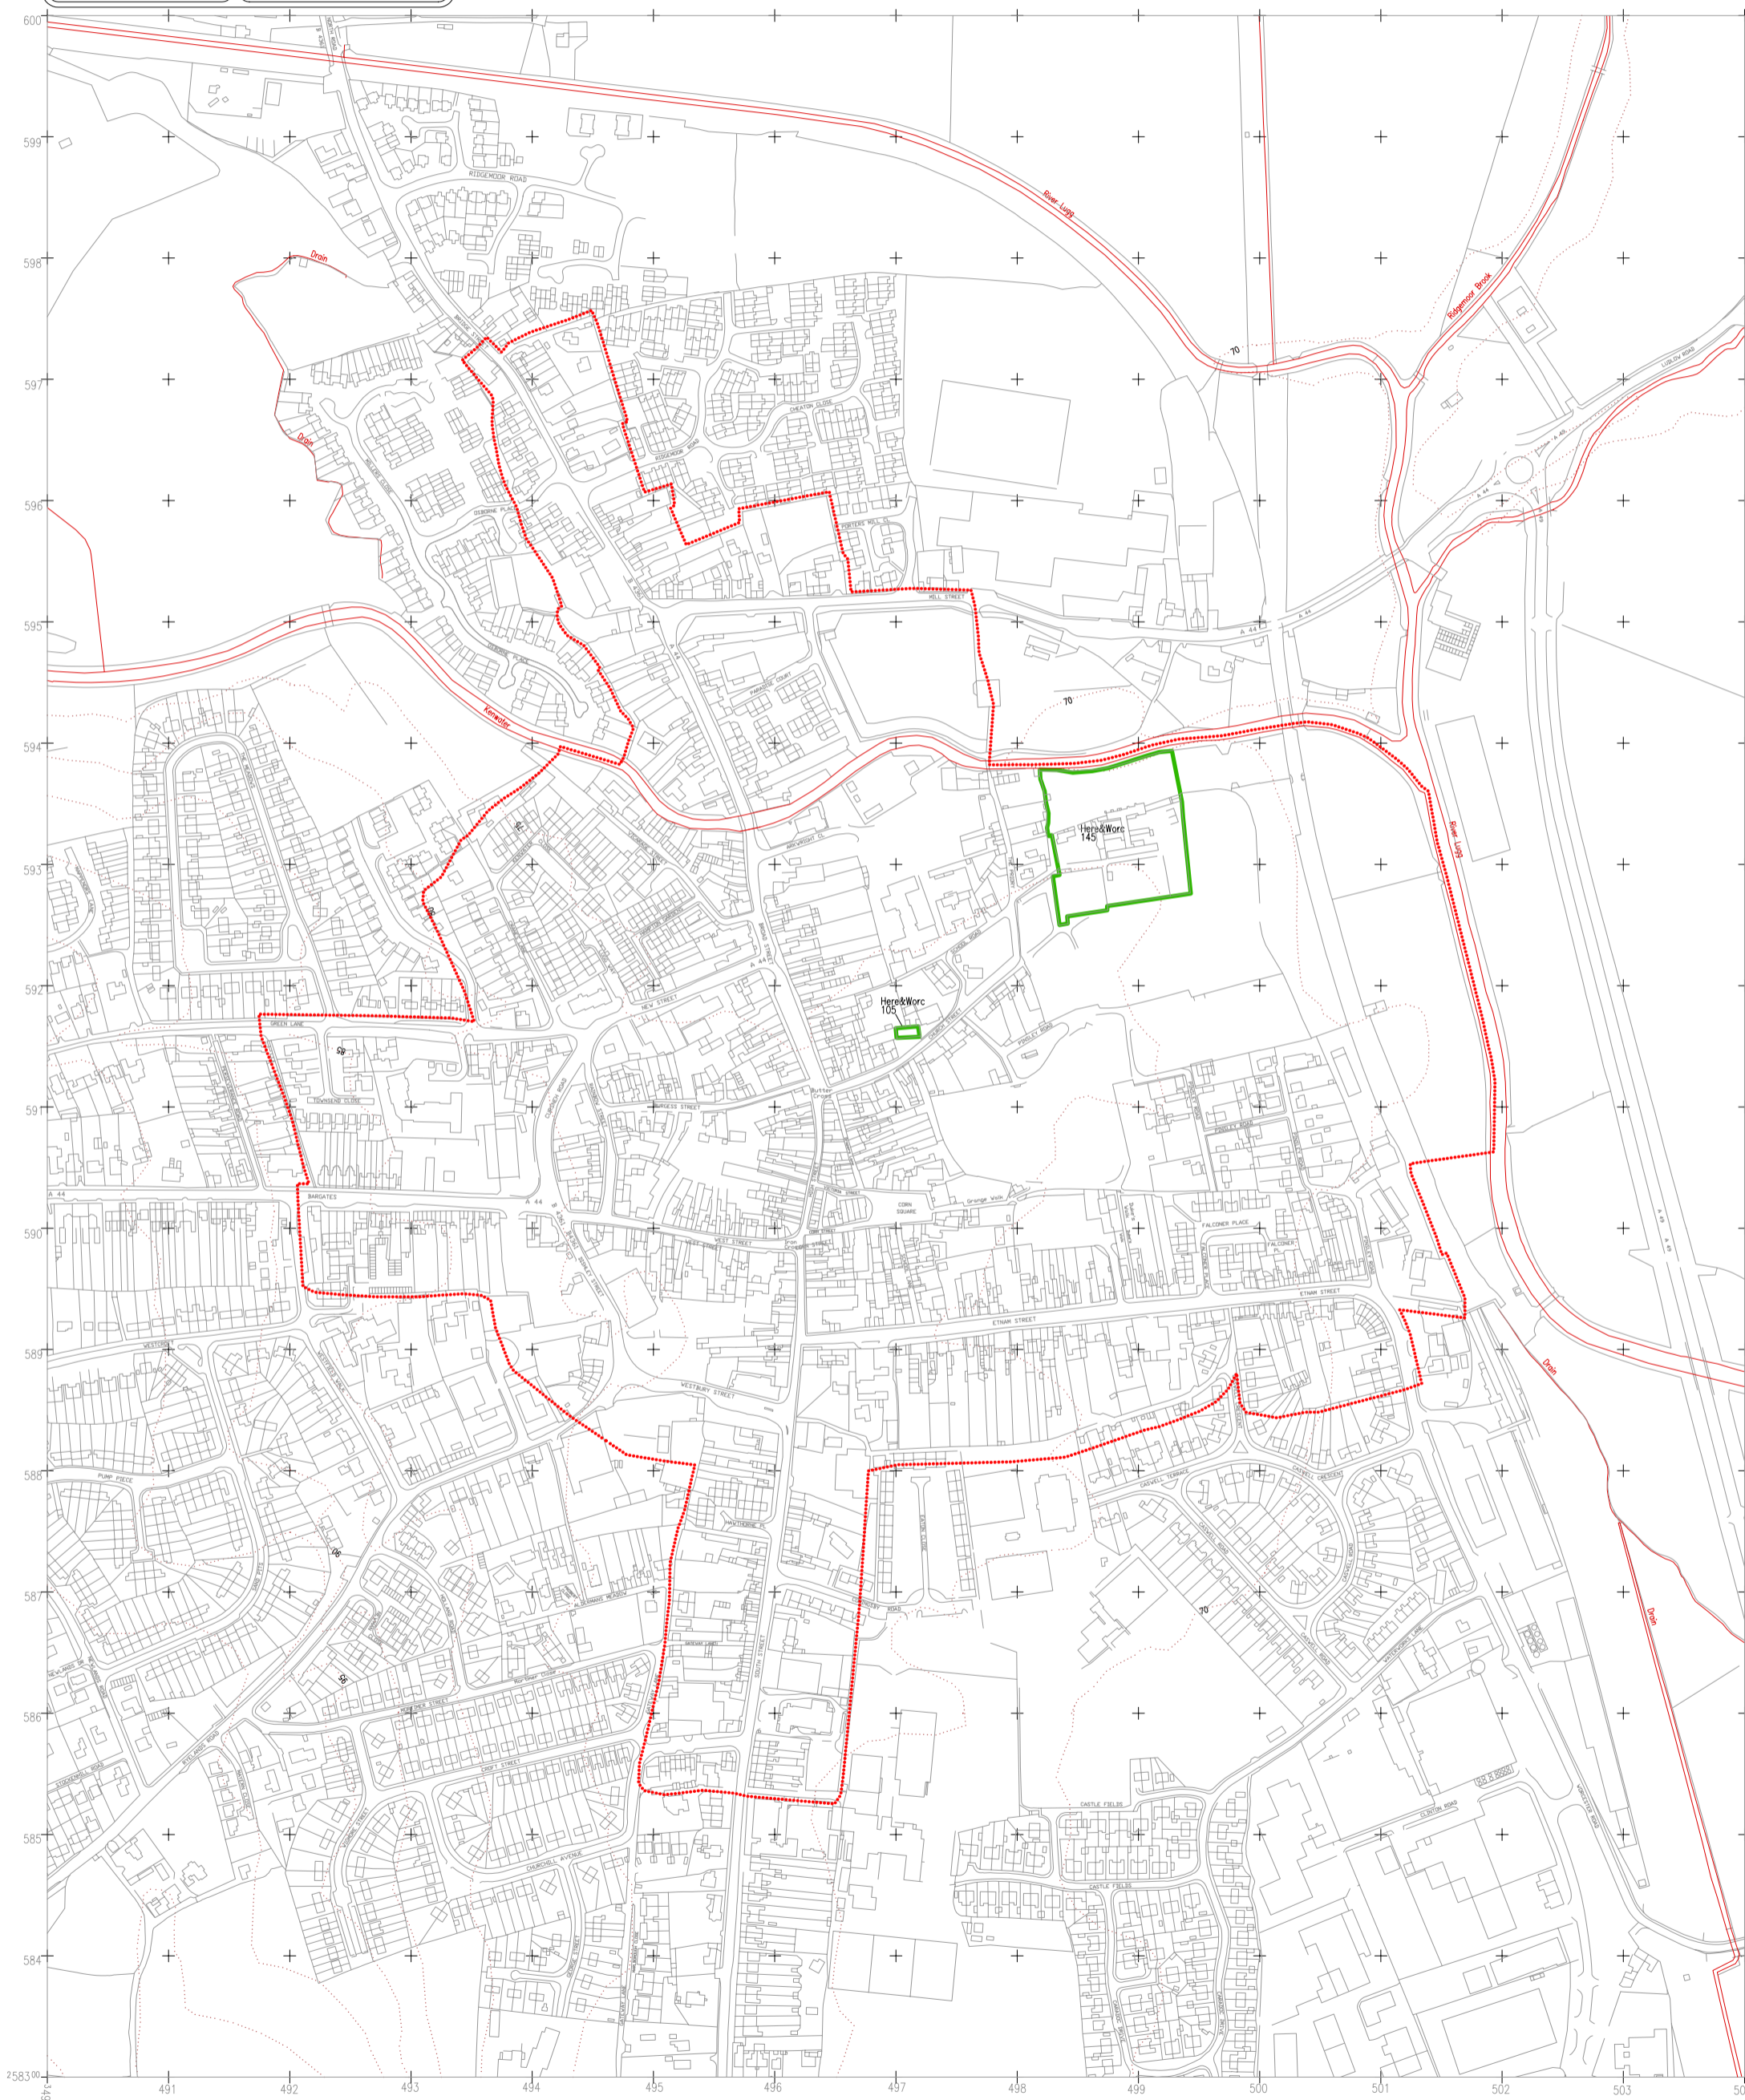

The
Central Marches
Historic Towns Survey
County Archaeological Service
Hereford & Worcester
County Council

Leominster
Hereford & Worcester
Archaeological
Constraints
1:5000
Plotted: 1996 LT/CMH/SJW

KEY:

Scheduled Ancient
Monuments

Urban Area