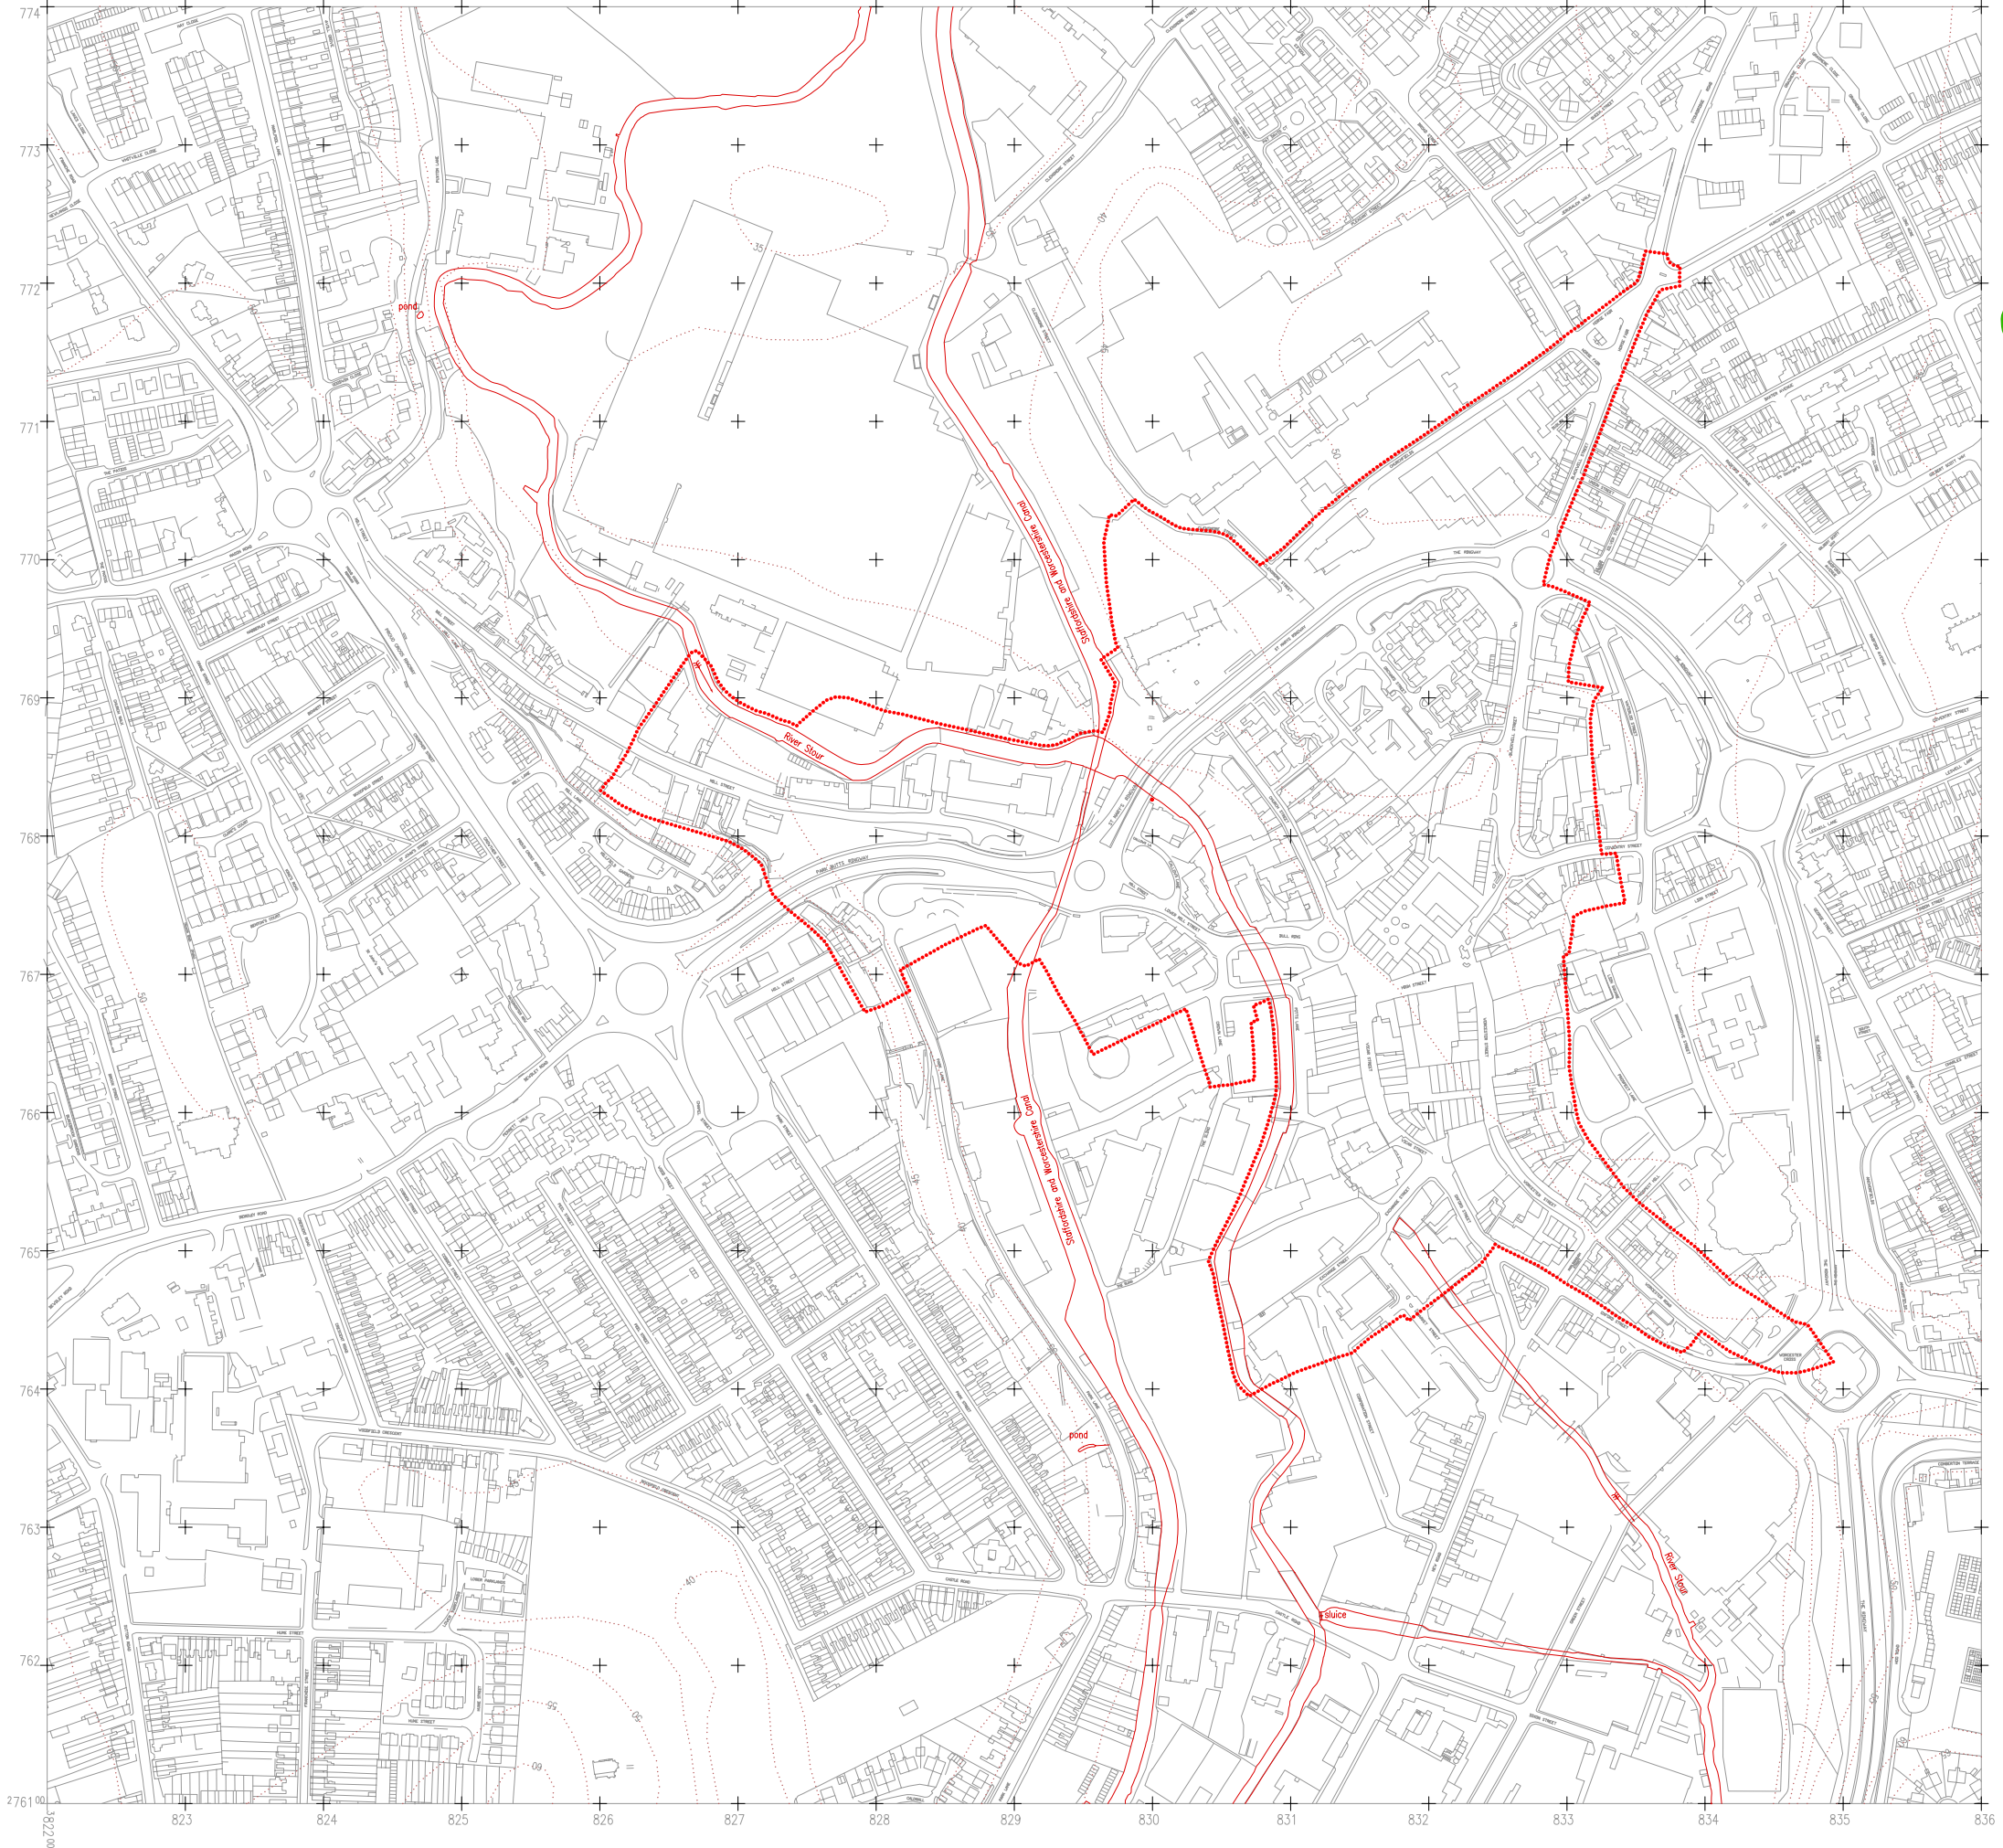

KEY:

- 
Scheduled Ancient
Monuments

- 
Urban Area

Based upon the 1988 Ordnance Survey mapping with the permission of the Controller of Her Majesty's Stationery Office © Crown copyright. Unauthorised reproduction infringes Crown copyright and may lead to prosecution or civil proceedings. Hereford and Worcester County Council, LA07666X, 1993