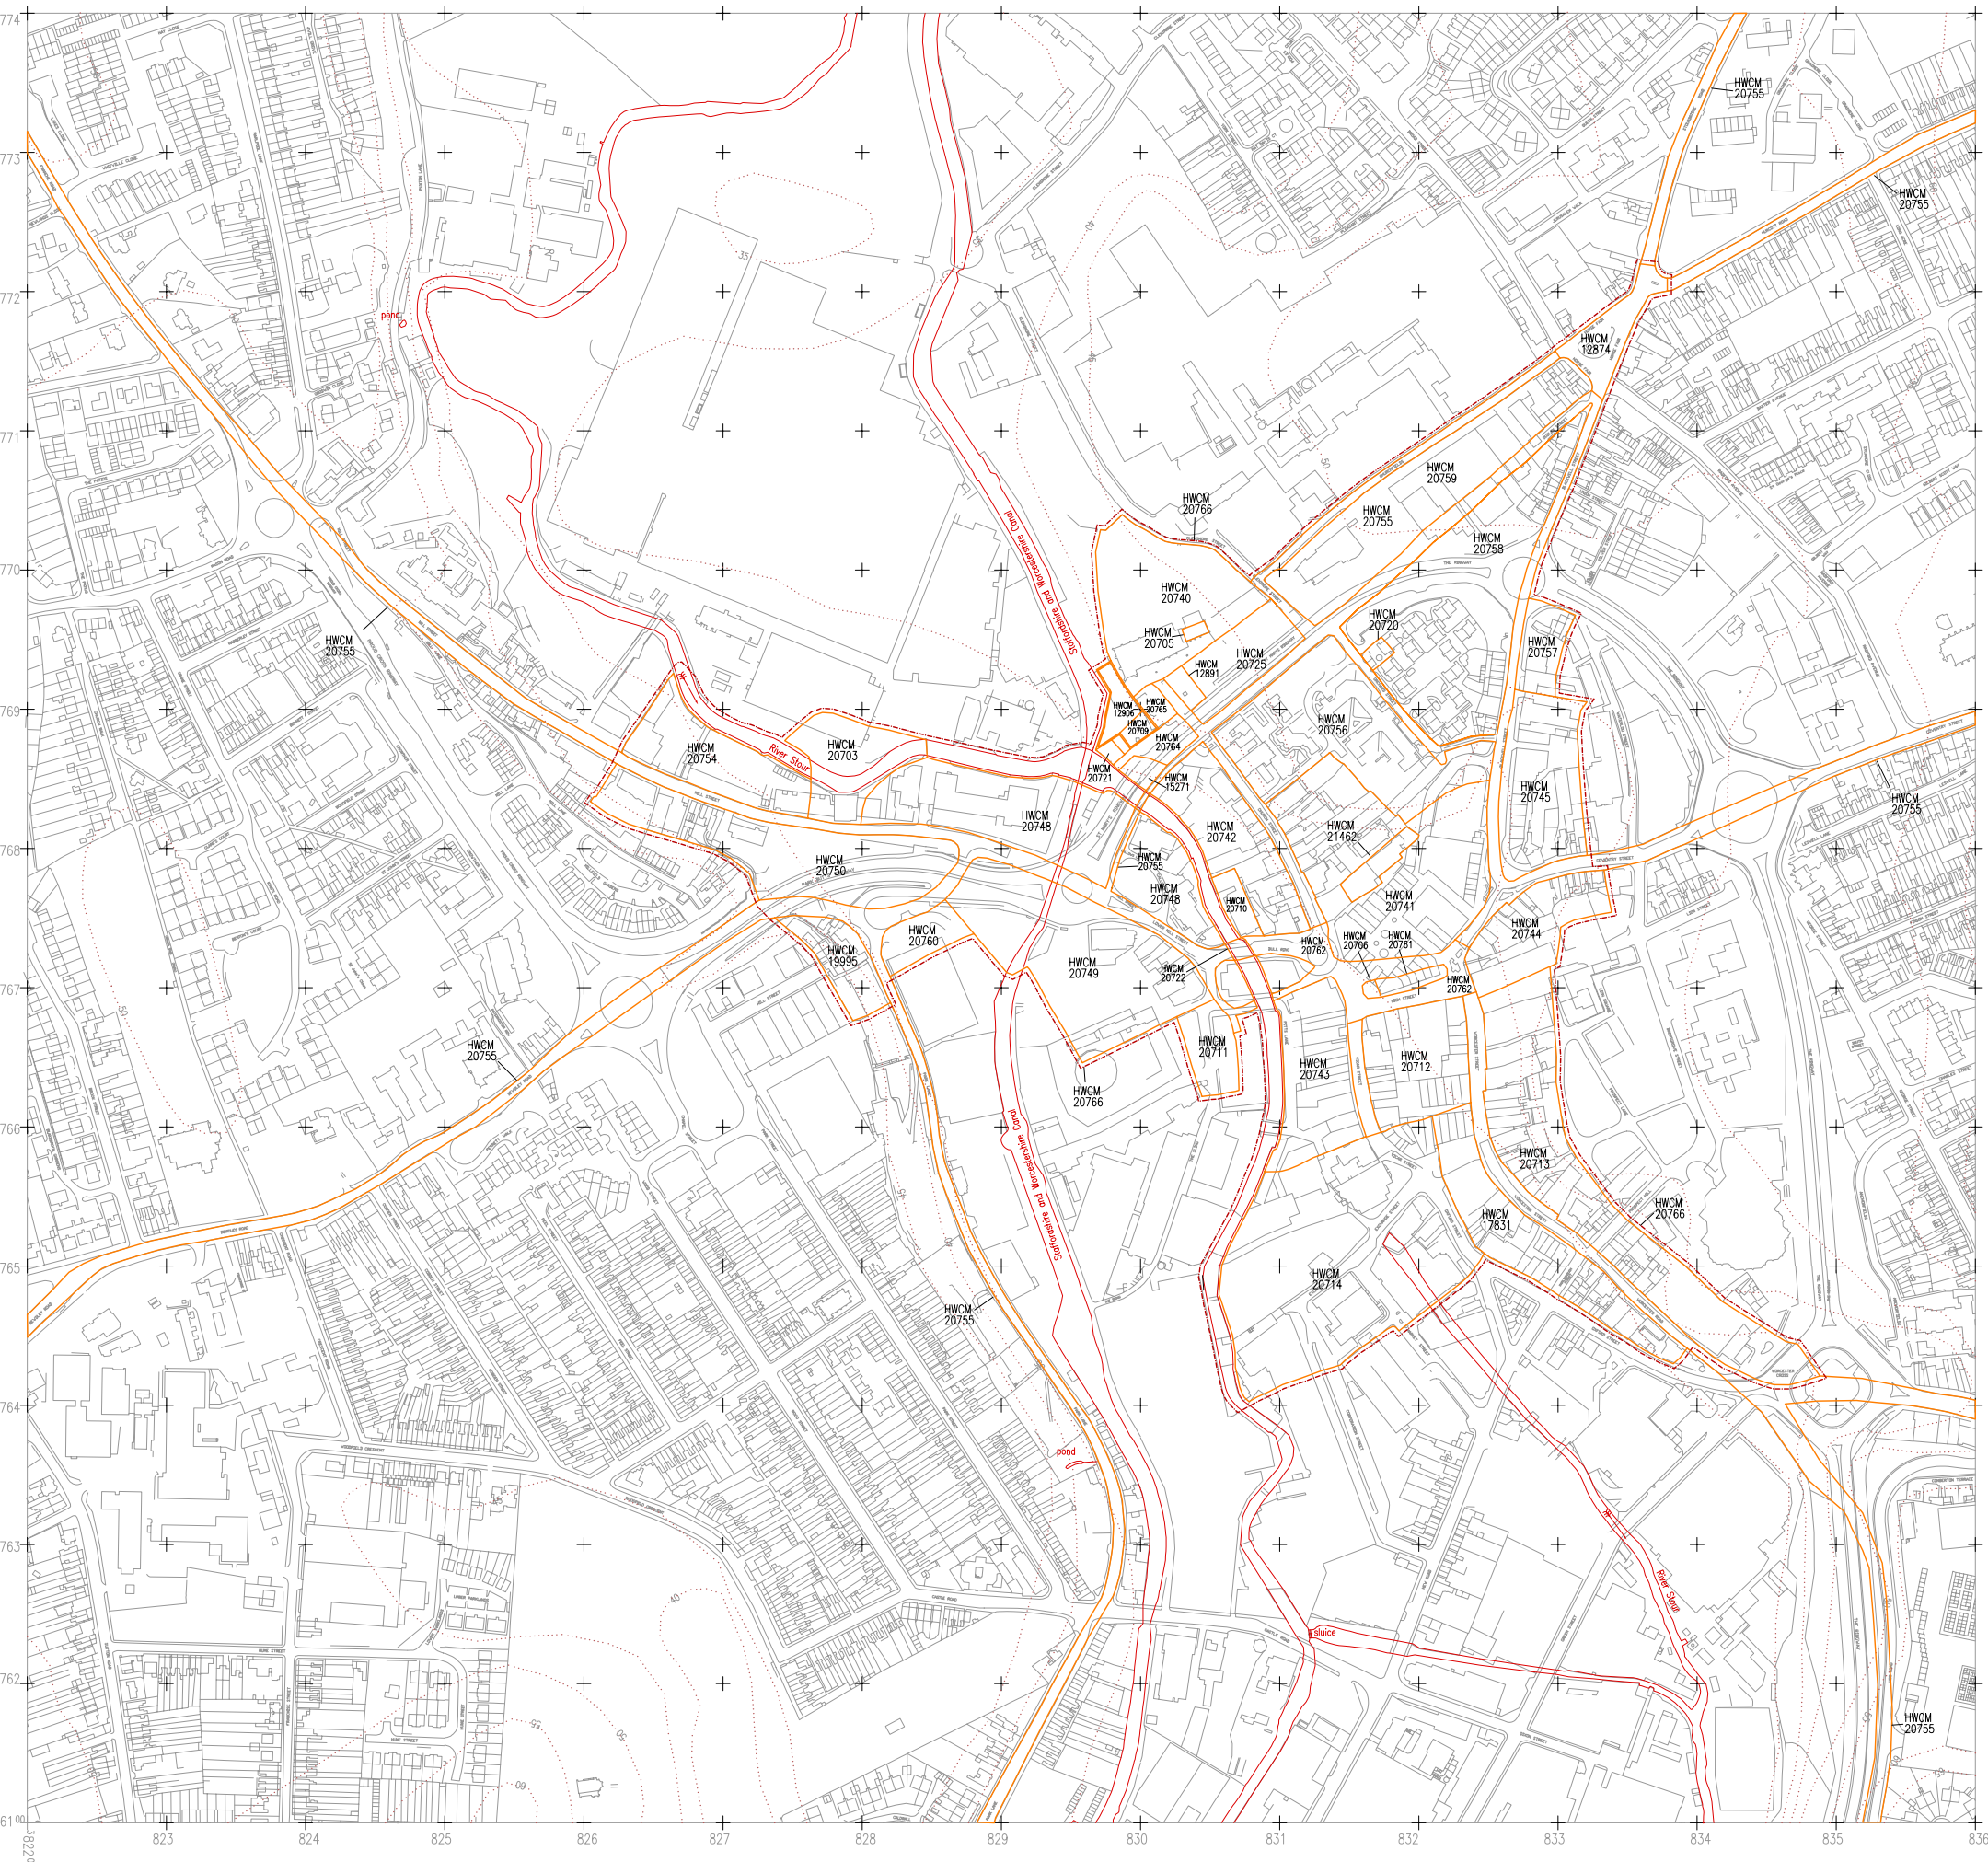

KEY:

- Post-medieval Urban Component
- Post-medieval Urban Form