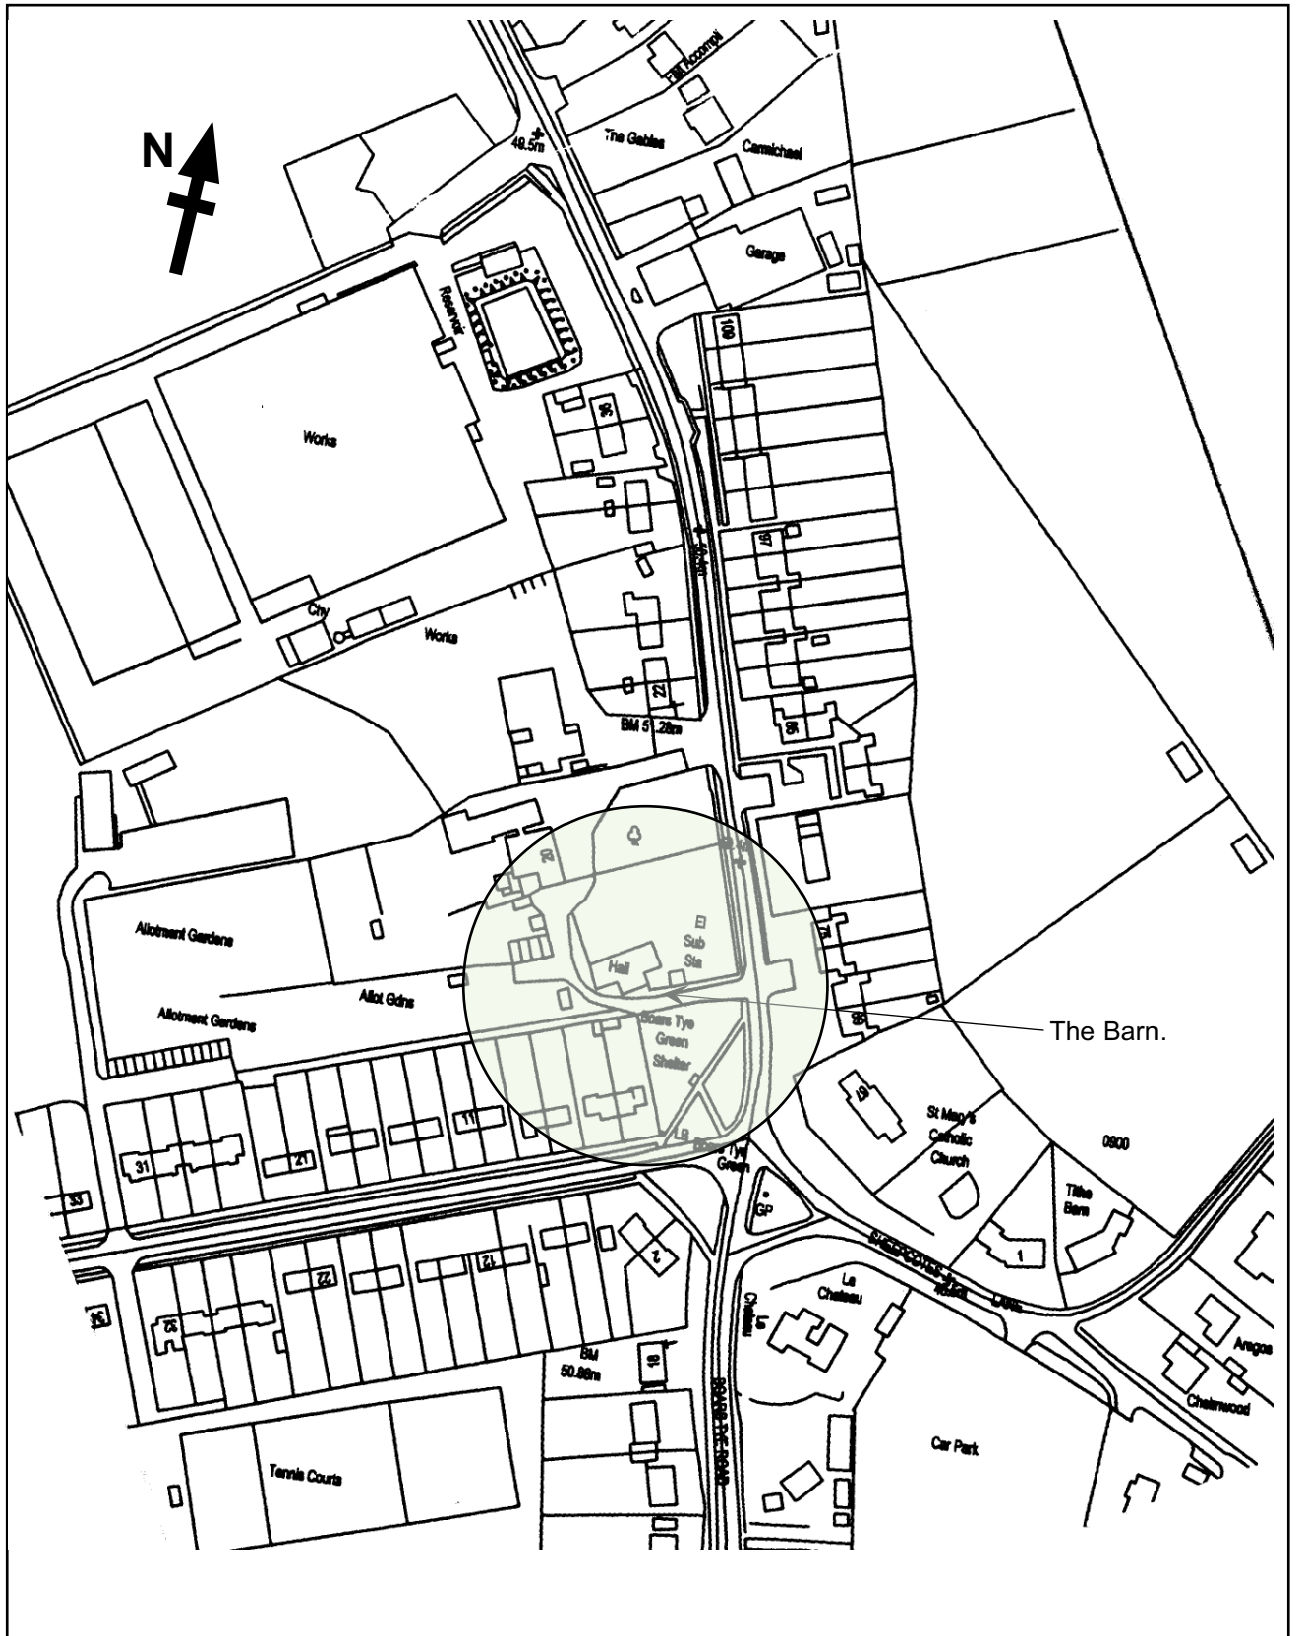

Boars Tye Barn, Silver End, Rivenhall, Essex.

Extract from 1:2500 Ordnance Survey map 2006. It is shown enlarged by 20%.

Note that the barn is labelled as "Hall" by Ordnance Survey