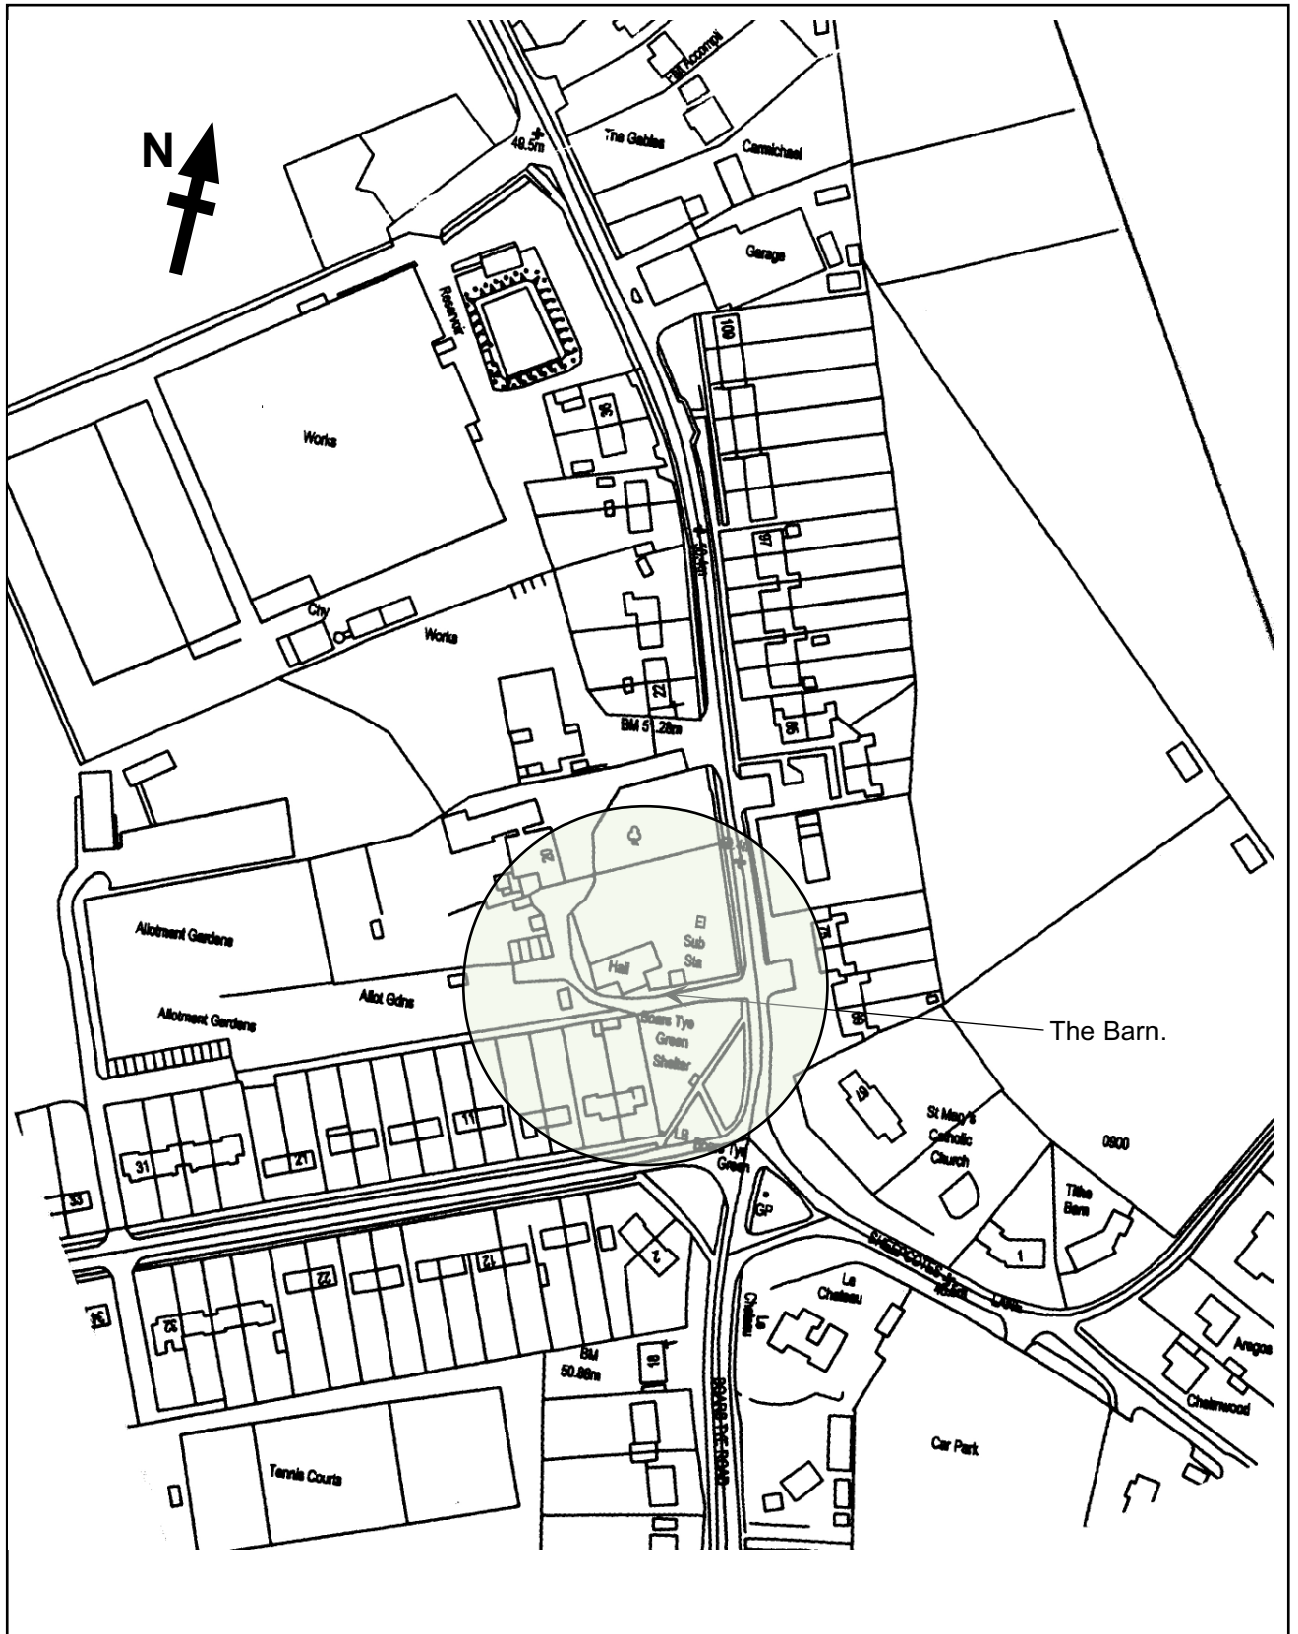

Boars Tye Barn, Silver End, Rivenhall, Essex.

Extract from 1:2500 Ordnance Survey map 2006. It is shown enlarged by 20%.

Note that the barn is labelled as "Hall" by Ordnance Survey