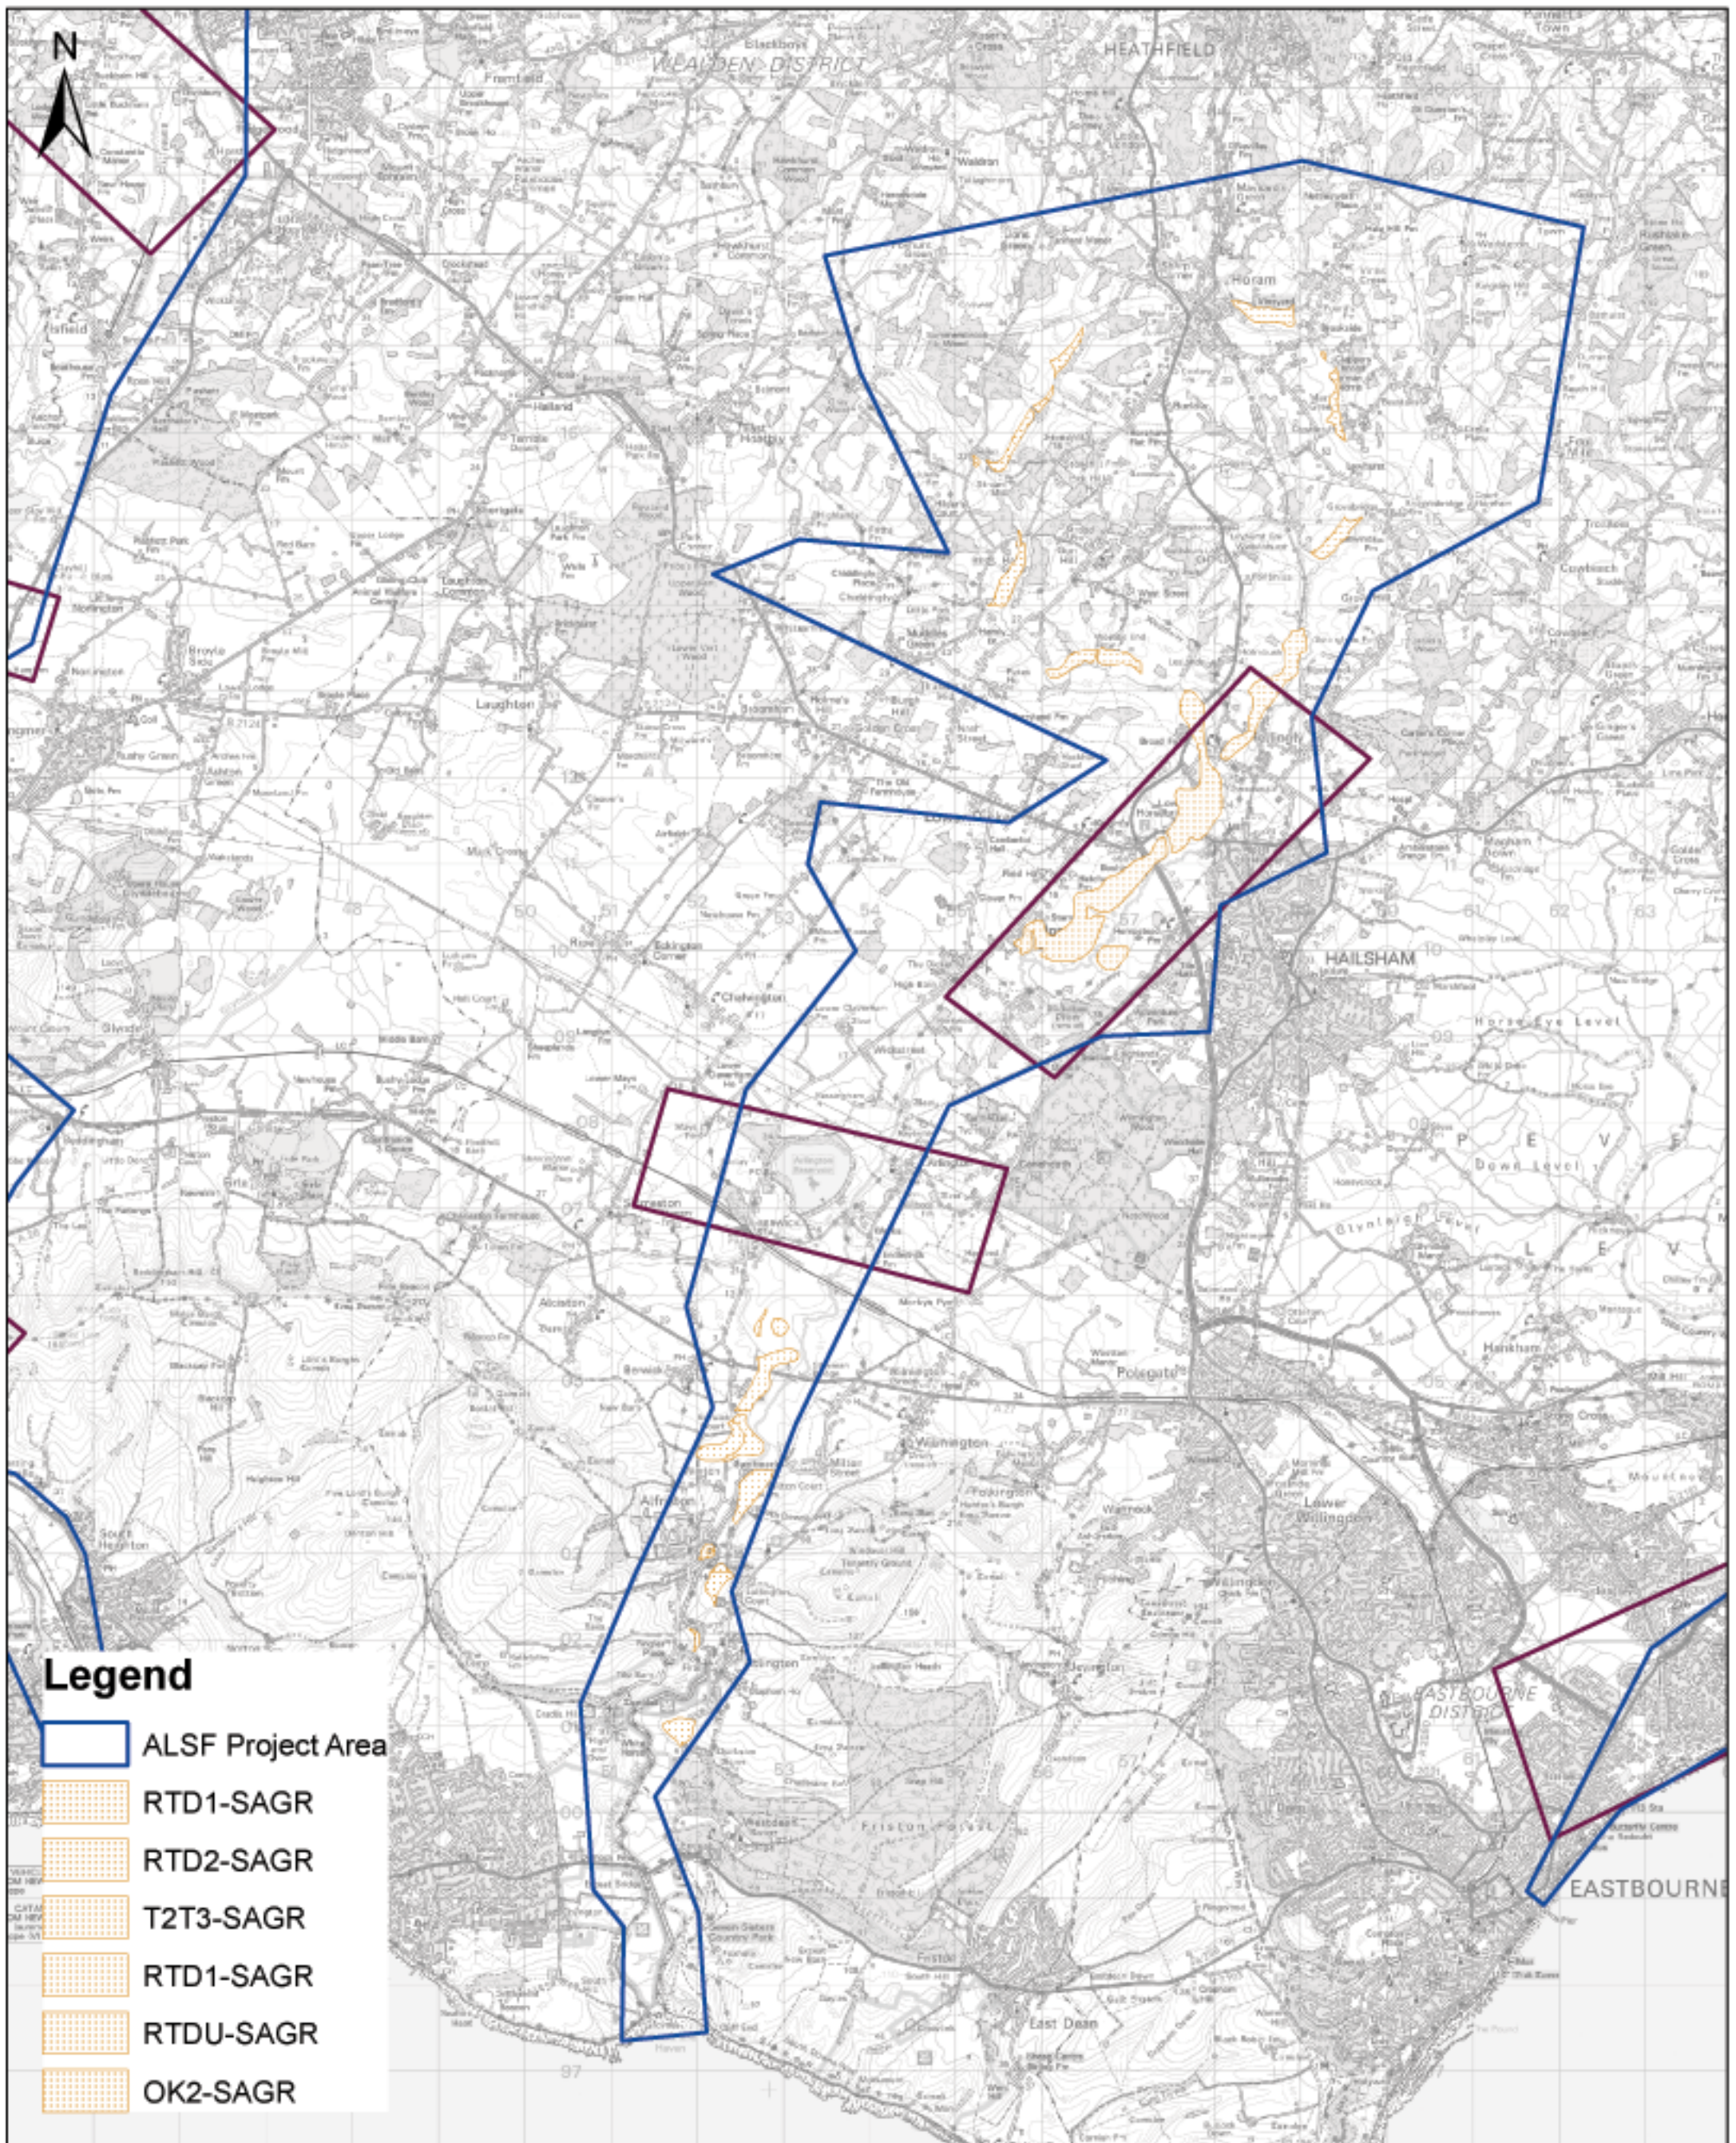

ASSESSING THE HISTORIC ENVIRONMENT OF THE EAST SUSSEX AGGREGATE RESOURCE

Cuckmere Valley Project area

This map is reproduced from Ordnance Survey material with the permission of Ordnance Survey on behalf of the Controller of Her Majesty's Stationary Office © Crown copyright. Unauthorised reproduction infringes Crown copyright and may lead to prosecution or civil proceedings. 1000/19601. 2007.

0 750 1,500 3,000 4,500 6,000 Meters

Scale: 1:70,000

Greg Chuter
Dec 2007
Archaeology Team
Transport & Environment

Figure 1