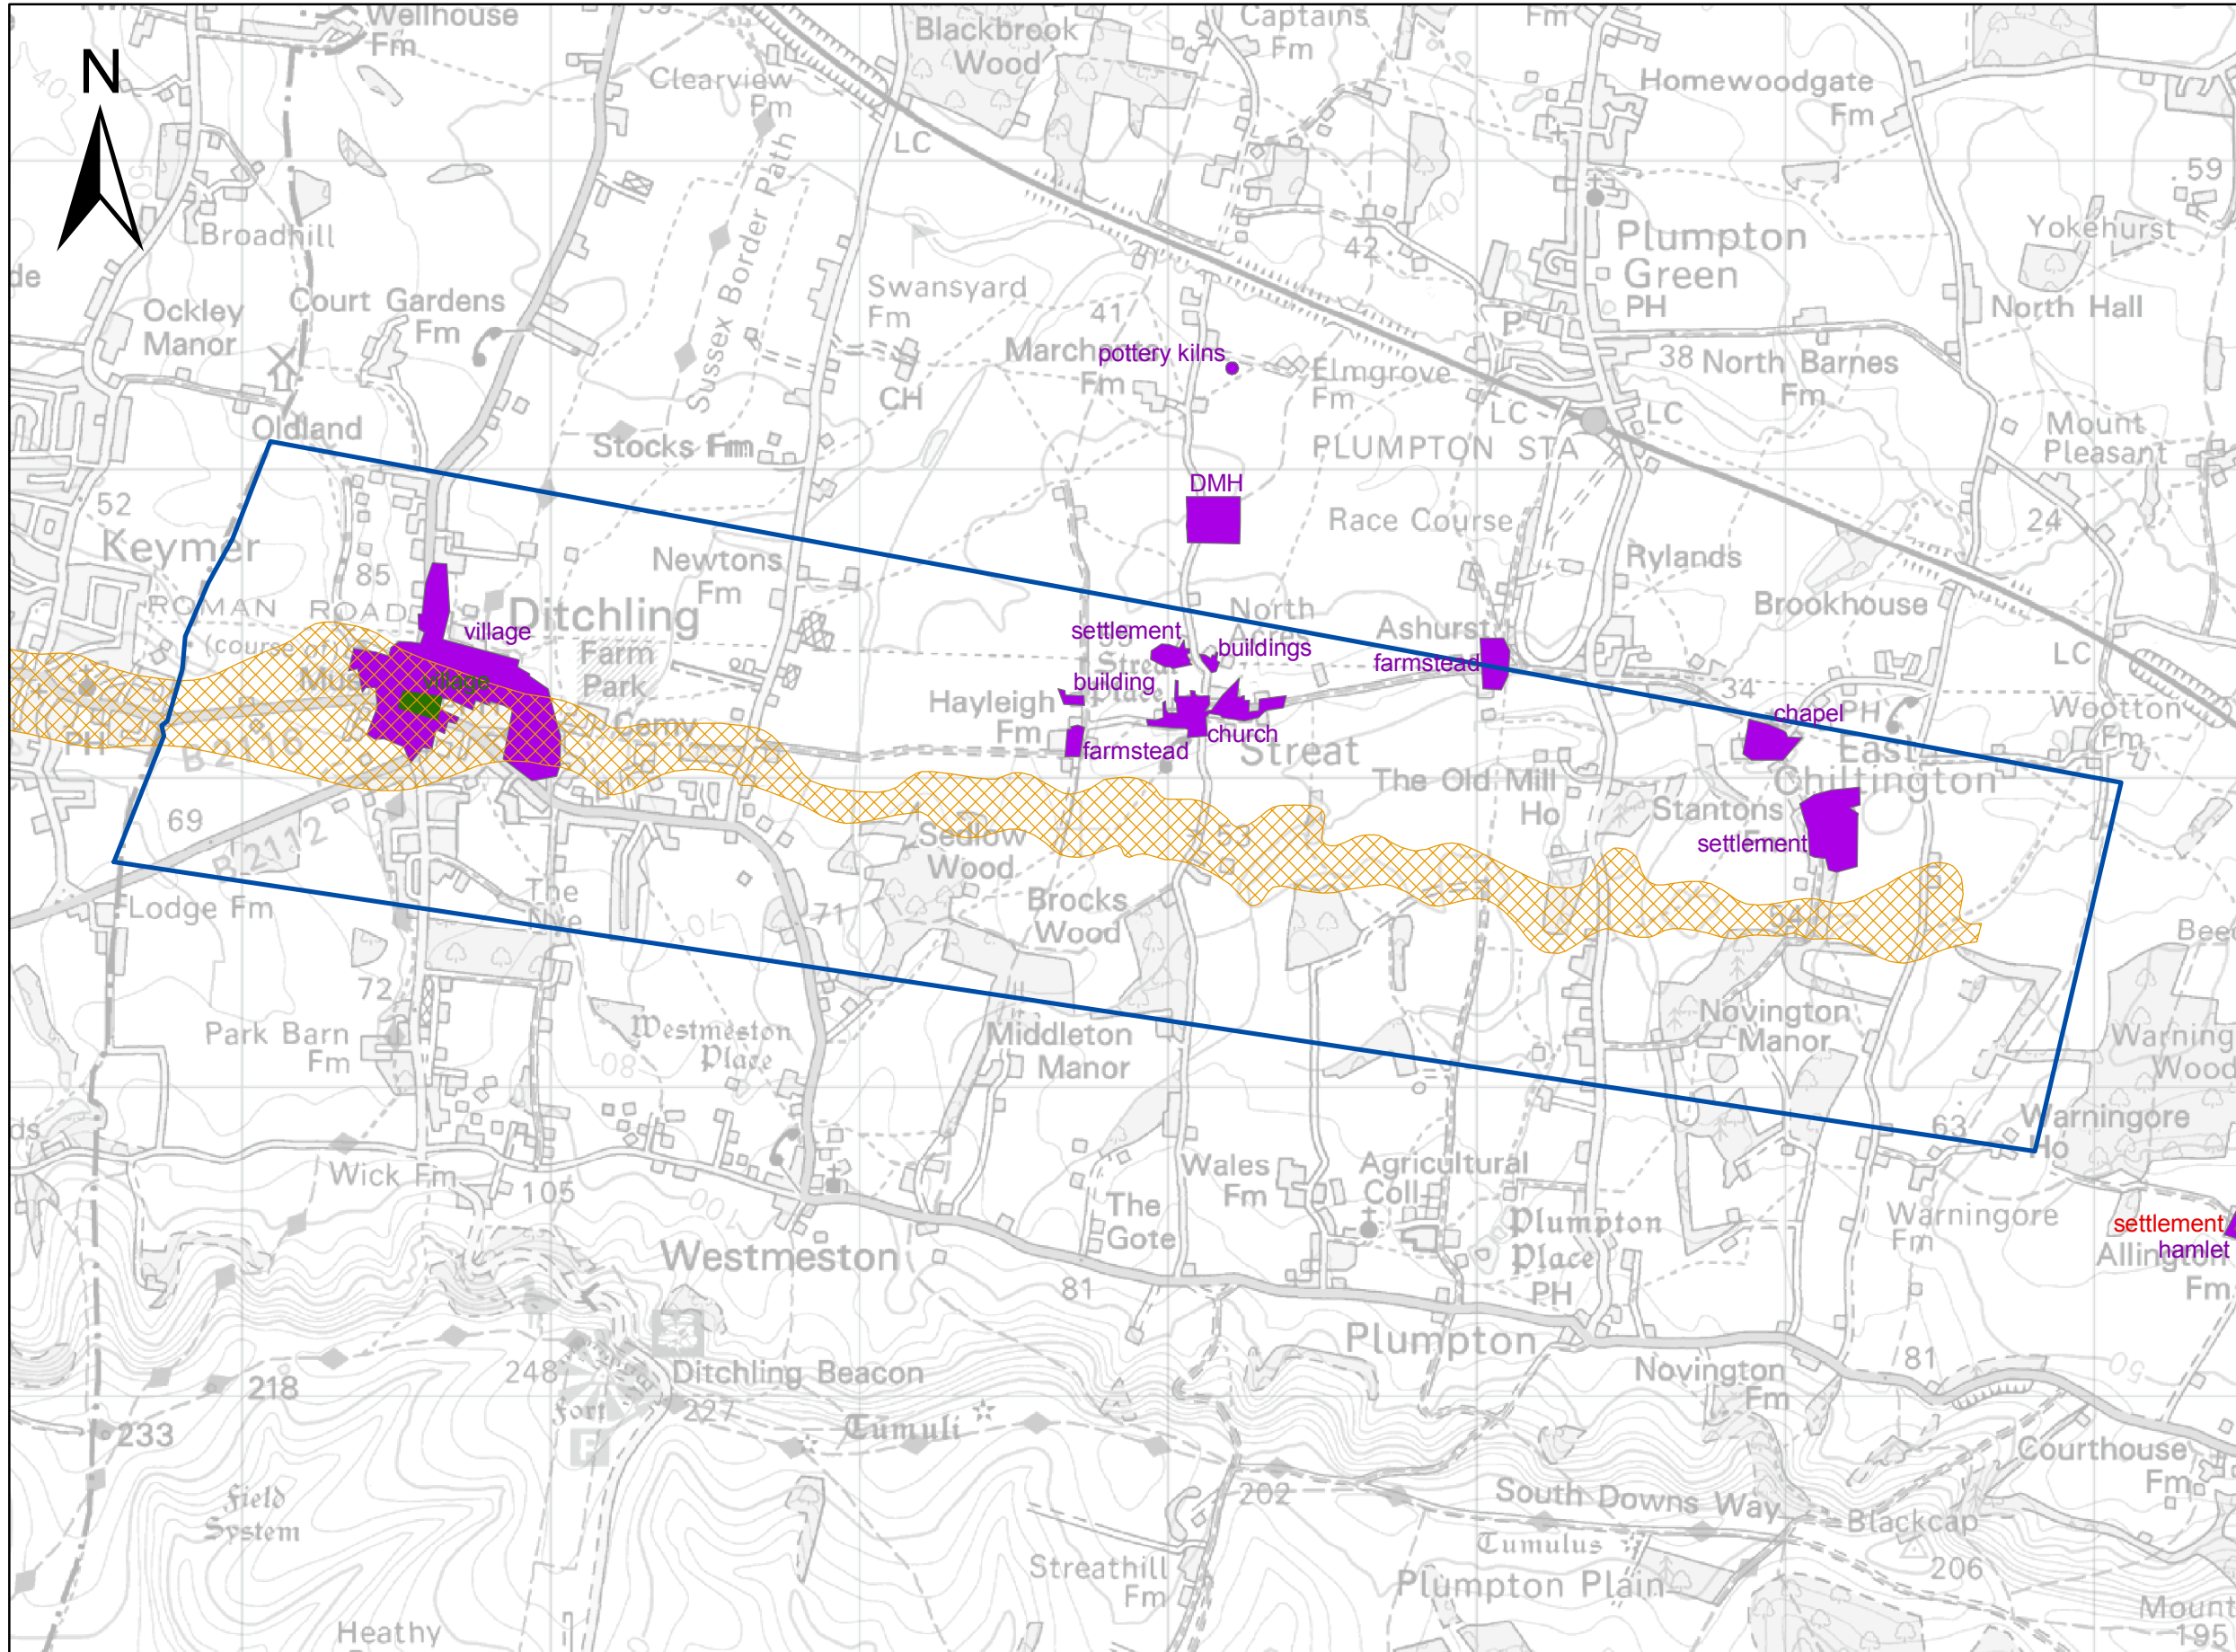

ASSESSING THE HISTORIC ENVIRONMENT OF THE EAST SUSSEX AGGREGATE RESOURCE

Folkestone Beds Project area Medieval

Legend

-  ALSF Project Area
-  folkestone bed
-  Pagan Saxon
-  Pagan Saxon findspot
-  Christian Saxon
-  Medieval
-  Medieval small find

Greg Chuter
Dec 2007
Archaeology Team
Transport & Environment

This map is reproduced from Ordnance Survey material with the permission of Ordnance Survey on behalf of the Controller of Her Majesty's Stationary Office © Crown copyright. Unauthorised reproduction infringes Crown copyright and may lead to prosecution or civil proceedings. 100019601. 2007.

Scale: 1:22,000