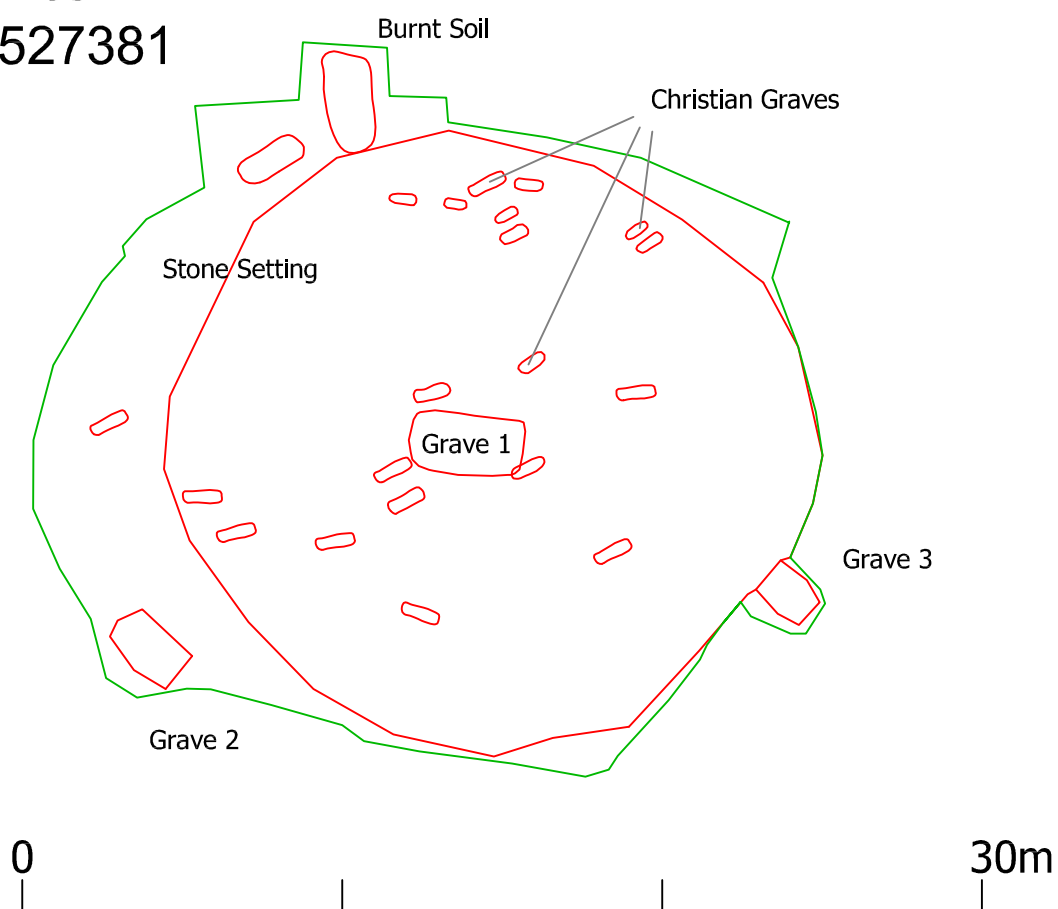

333 Shamkirchai 3 Kurgan

SCP 2005 KP 333

Grid Reference

8595212 4527381

Compiled from survey data and Museyibli, N. 2008b