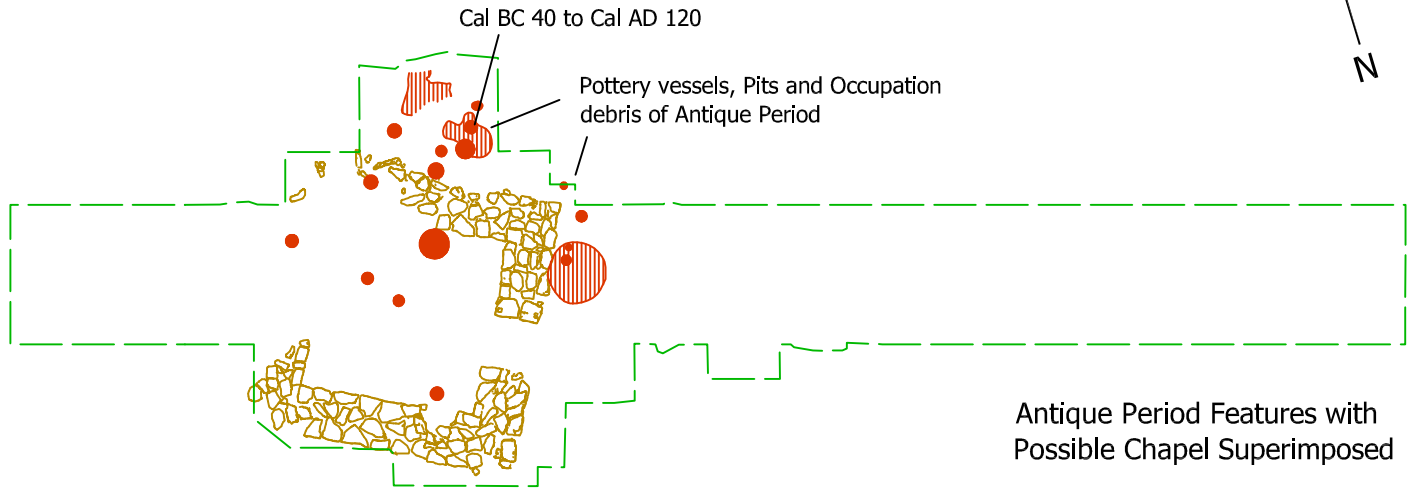

335 Chaparli Multi-Period Site

SCP 2005 KP 335.5

Grid Reference 8593132 4527934

Compiled from survey data and Ashurov, S. 2008

0 5m