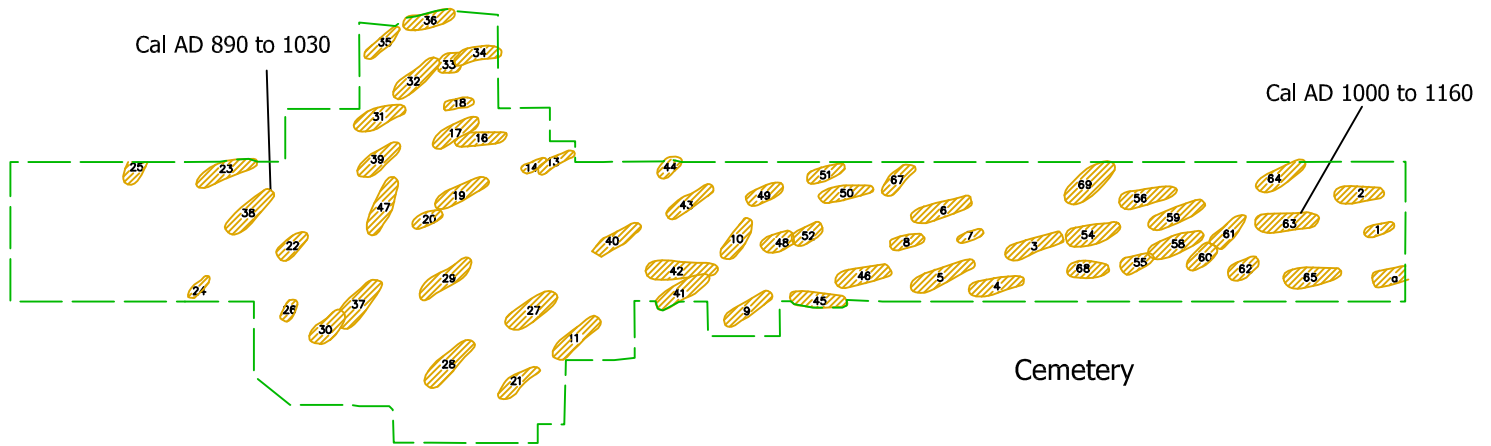

335 Chaparli Multi-Period Site

SCP 2005 KP 335.5

Grid Reference 8593132 4527934

Compiled from survey data and Ashurov, S. 2008

0 5m