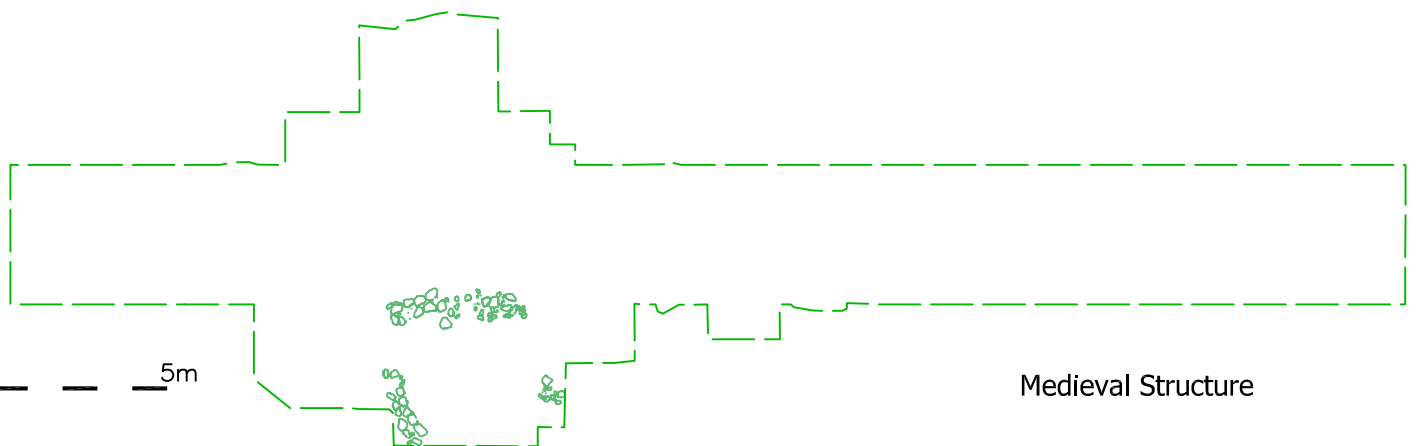

335 Chaparli Multi-Period Site

SCP 2005 KP 335.5

Grid Reference 8593132 4527934

Compiled from survey data and Ashurov, S. 2008

0 5m