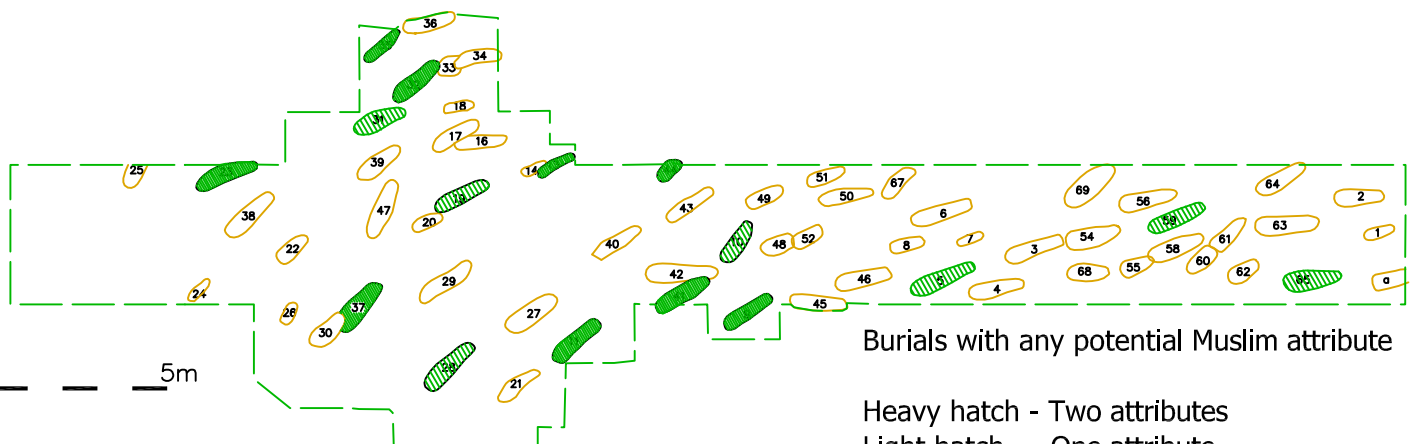

## Possible Religious Affinities of Burials

Heavy hatch - Two attributes  
Light hatch - One attribute

Blue - Christian?  
Green - Muslim?

Burials with any potential Christian attribute

Heavy hatch - Two attributes  
Light hatch - One attribute

Burials with any potential Muslim attribute

Heavy hatch - Two attributes  
Light hatch - One attribute

0 5m