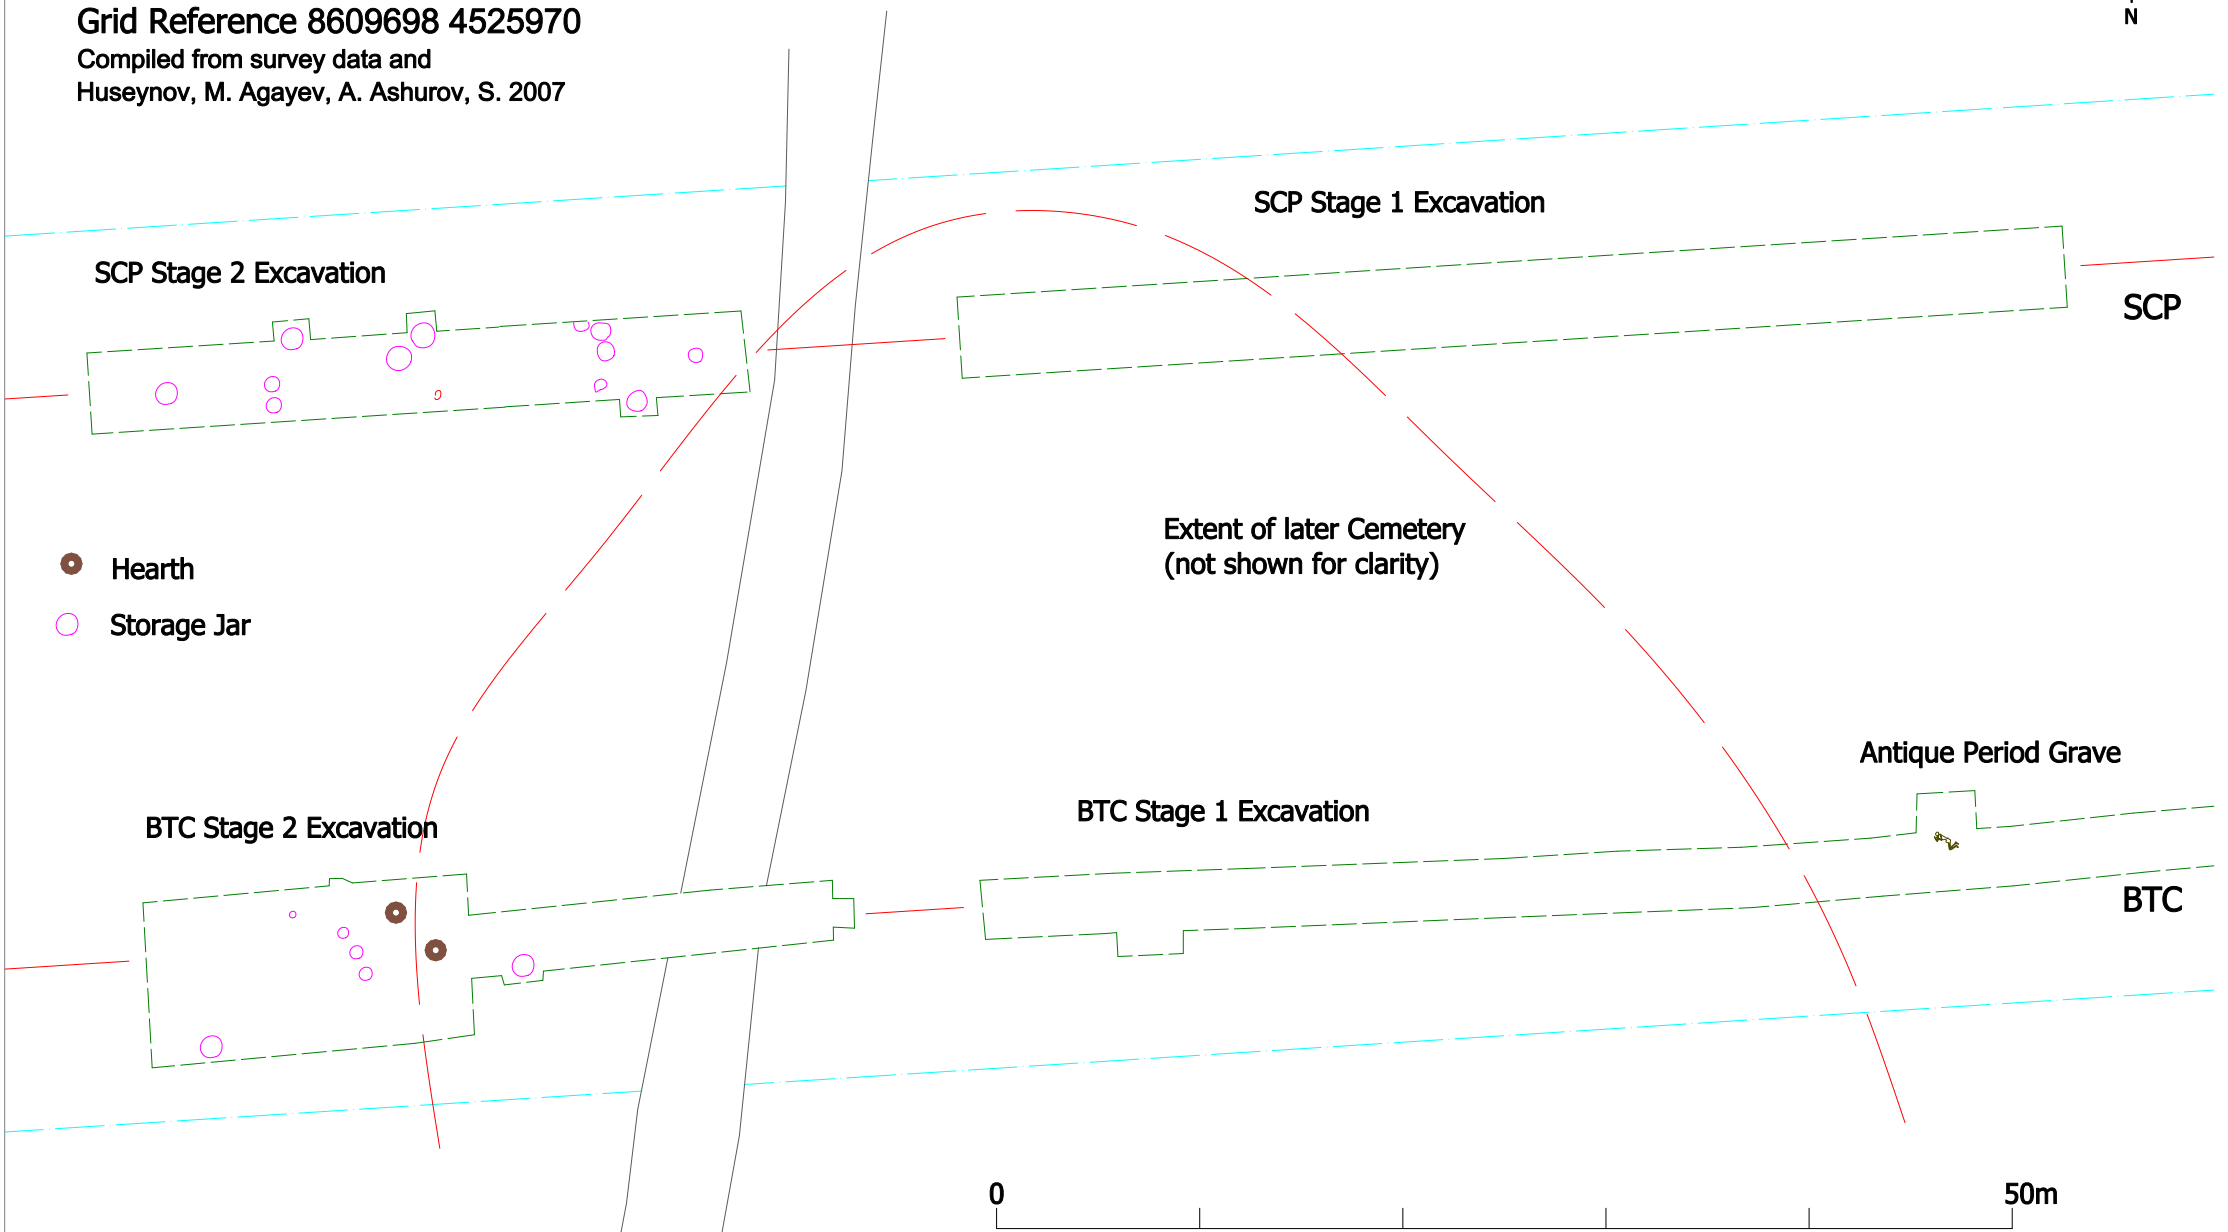

316 Seyidlar Bronze Age Settlement

BTC & SCP 2004-5 KP 316

Grid Reference 8609698 4525970

Compiled from survey data and
Huseynov, M. Agayev, A. Ashurov, S. 2007

SCP Stage 2 Excavation

SCP Stage 1 Excavation

SCP

- Hearth
- Storage Jar

Extent of later Cemetery
(not shown for clarity)

BTC Stage 2 Excavation

BTC Stage 1 Excavation

Antique Period Grave

BTC

0