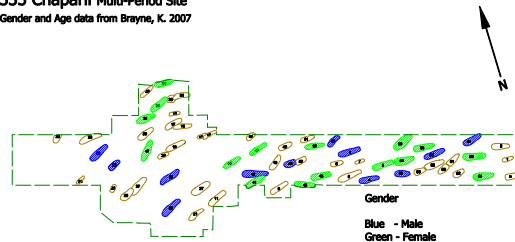

### 335 Chaparli Multi-Period Site

Gender and Age data from Brayne, K. 2007

### 335 Chaparli Multi-Period Site

SCP 2005 KP 335.5  
Grid Reference 8593132 4527934  
Compiled from survey data and Ashurov, S. 2008