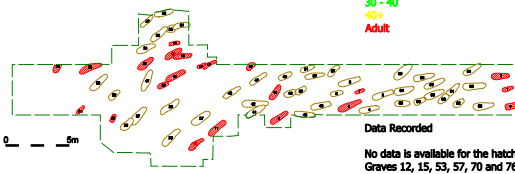

### 335 Chaparli Multi-Period Site

Gender and Age data from Brayne, K. 2007

### 335 Chaparli Multi-Period Site

SCP 2005 KP 335.5  
Grid Reference 8593132 4527934  
Compiled from survey data and Ashurov, S. 2008