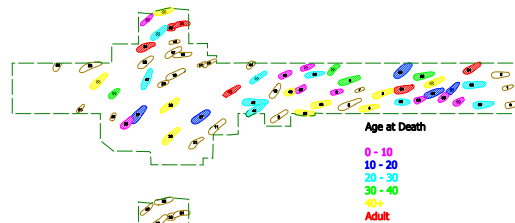

### 335 Chaparli Multi-Period Site

Gender and Age data from Brayne, K. 2007

### 335 Chaparli Multi-Period Site

Possible Religious Affinities of Burials