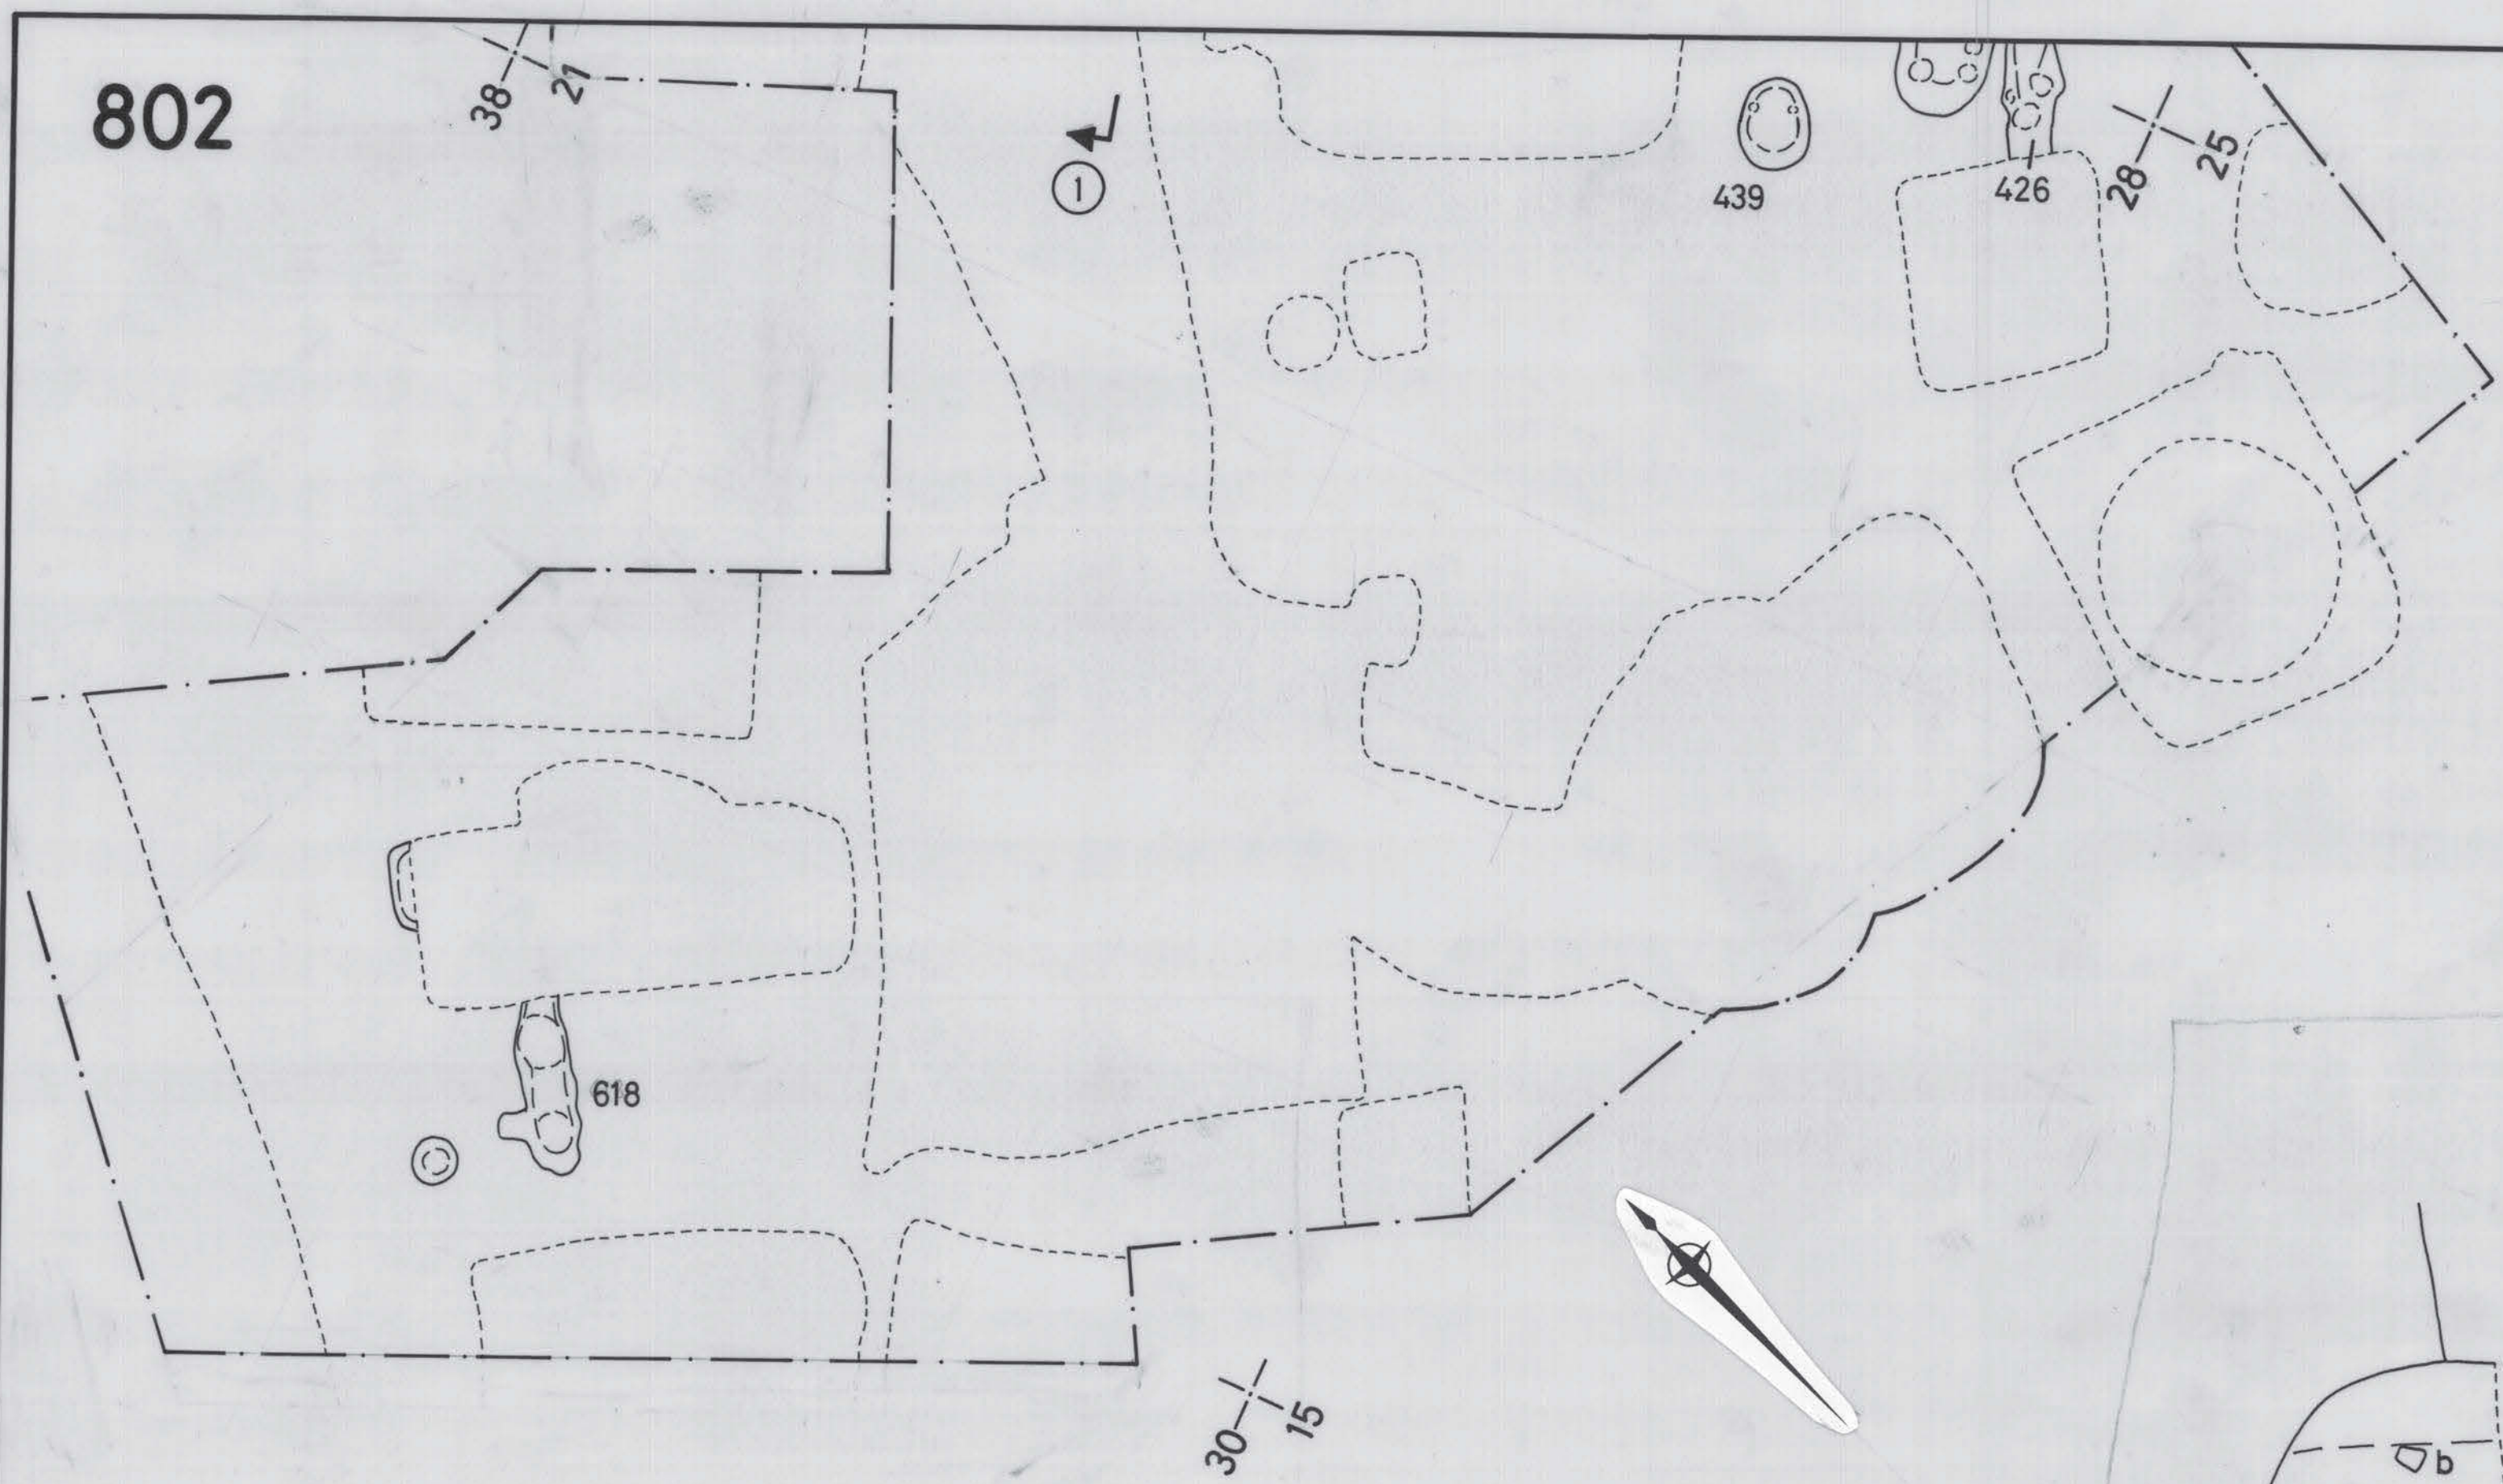

802

EXETER: VALIANT SOLDIER 1973-74

Military Roman

western extension

0 10 metres

Plan showing cremation pit 362 - layers 2 and 3

- s : samian
- fl : flagon
- fw : fine ware
- mo : mortaria
- gl : glass
- ir : iron
- b : black burnished ware
- ch : charcoal stain

0 1 metre

Reduce by 2 1/2
Max final size 28cm x 19.2cm