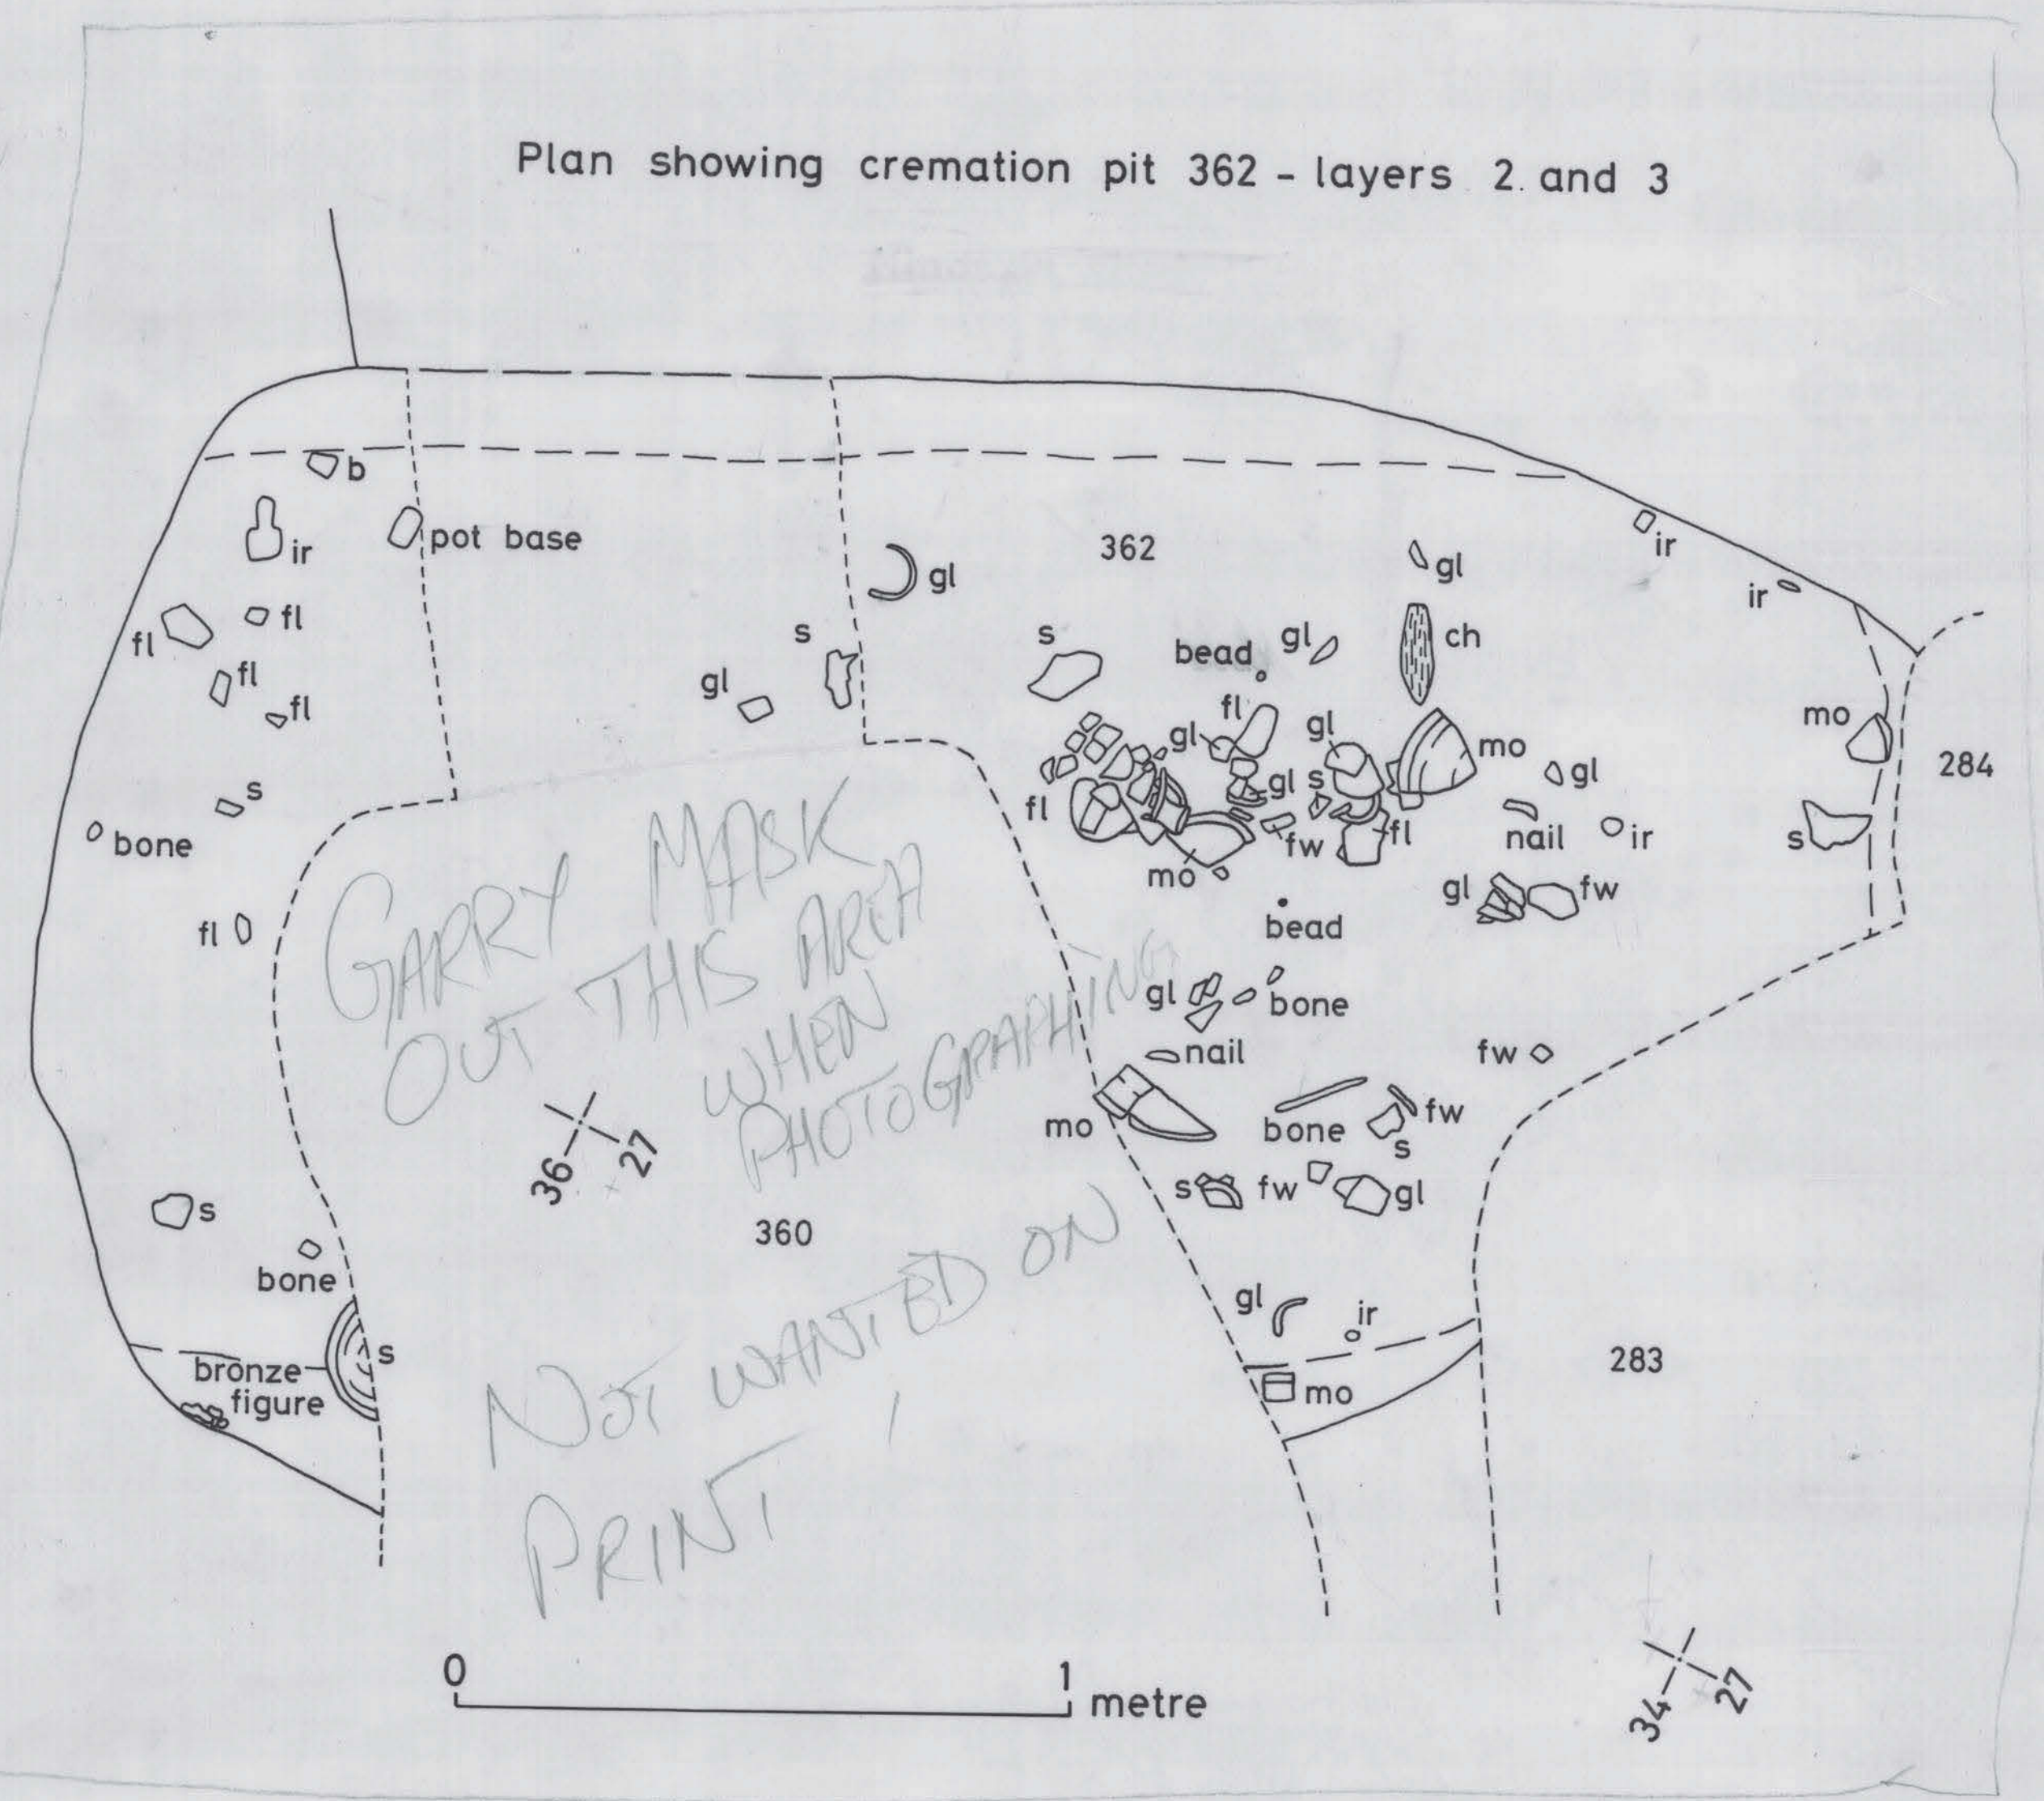

802

EXETER: VALIANT SOLDIER 1973-74

Military Roman

western extension

0 10 metres

Plan showing cremation pit 362 - layers 2 and 3

- s : samian
- fl : flagon
- fw : fine ware
- mo : mortaria
- gl : glass
- ir : iron
- b : black burnished ware
- ch : charcoal stain

0 1 metre

Reduce by 2 1/2
Max final size 28cm x 19.2cm