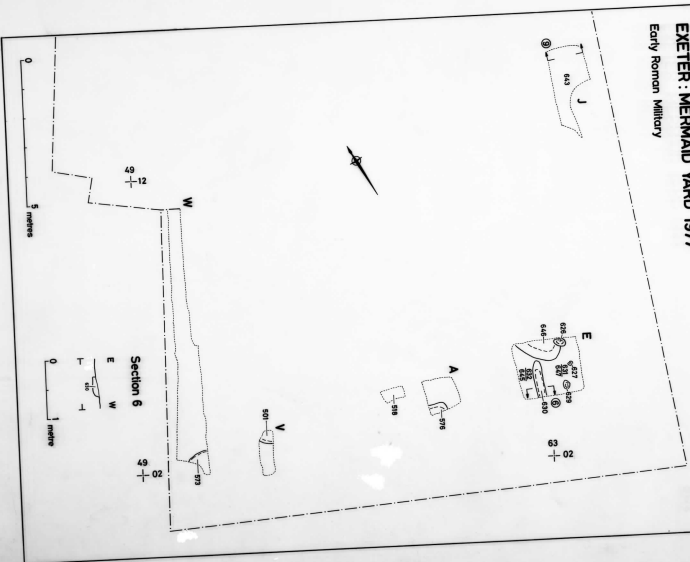

**EXETER : MERMAID YARD 1977**  
**Early Roman Military**

801

801/1977 (63)

**EXETER : MERMAID YARD 1977**  
 Early Roman Military

802

③ 2/10

EXETER: MERMAID YARD 1977

Roman Military

803

0 5 metres

63  
32

63  
32

63  
32

0 20 cm

(3) 3/21a

EXETER: MERMAID YARD 1977