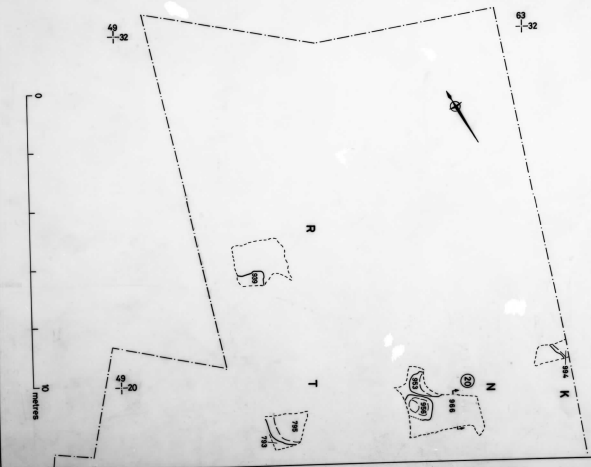

**EXETER : MERMAID YARD 1977**  
**Early Roman Military**

801

801/1977 (63)

**EXETER : MERMAID YARD 1977**  
 Early Roman Military

802

③ 2/10

EXETER: MERMAID YARD 1977

Roman Military

803

0 5 metres

63  
32

63  
32

63  
32

0 20 cm

(3) 3/21a

EXETER: MERMAID YARD 1977