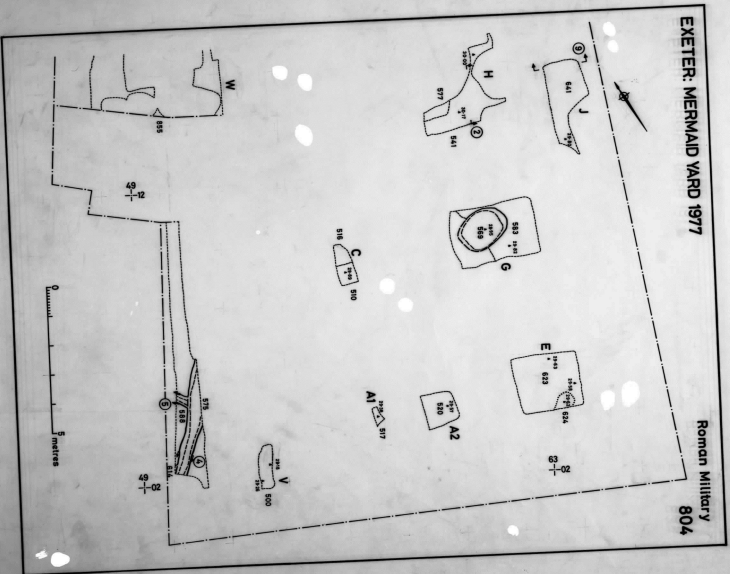

EXETER: MERMAID YARD 1977

Roman Military
804