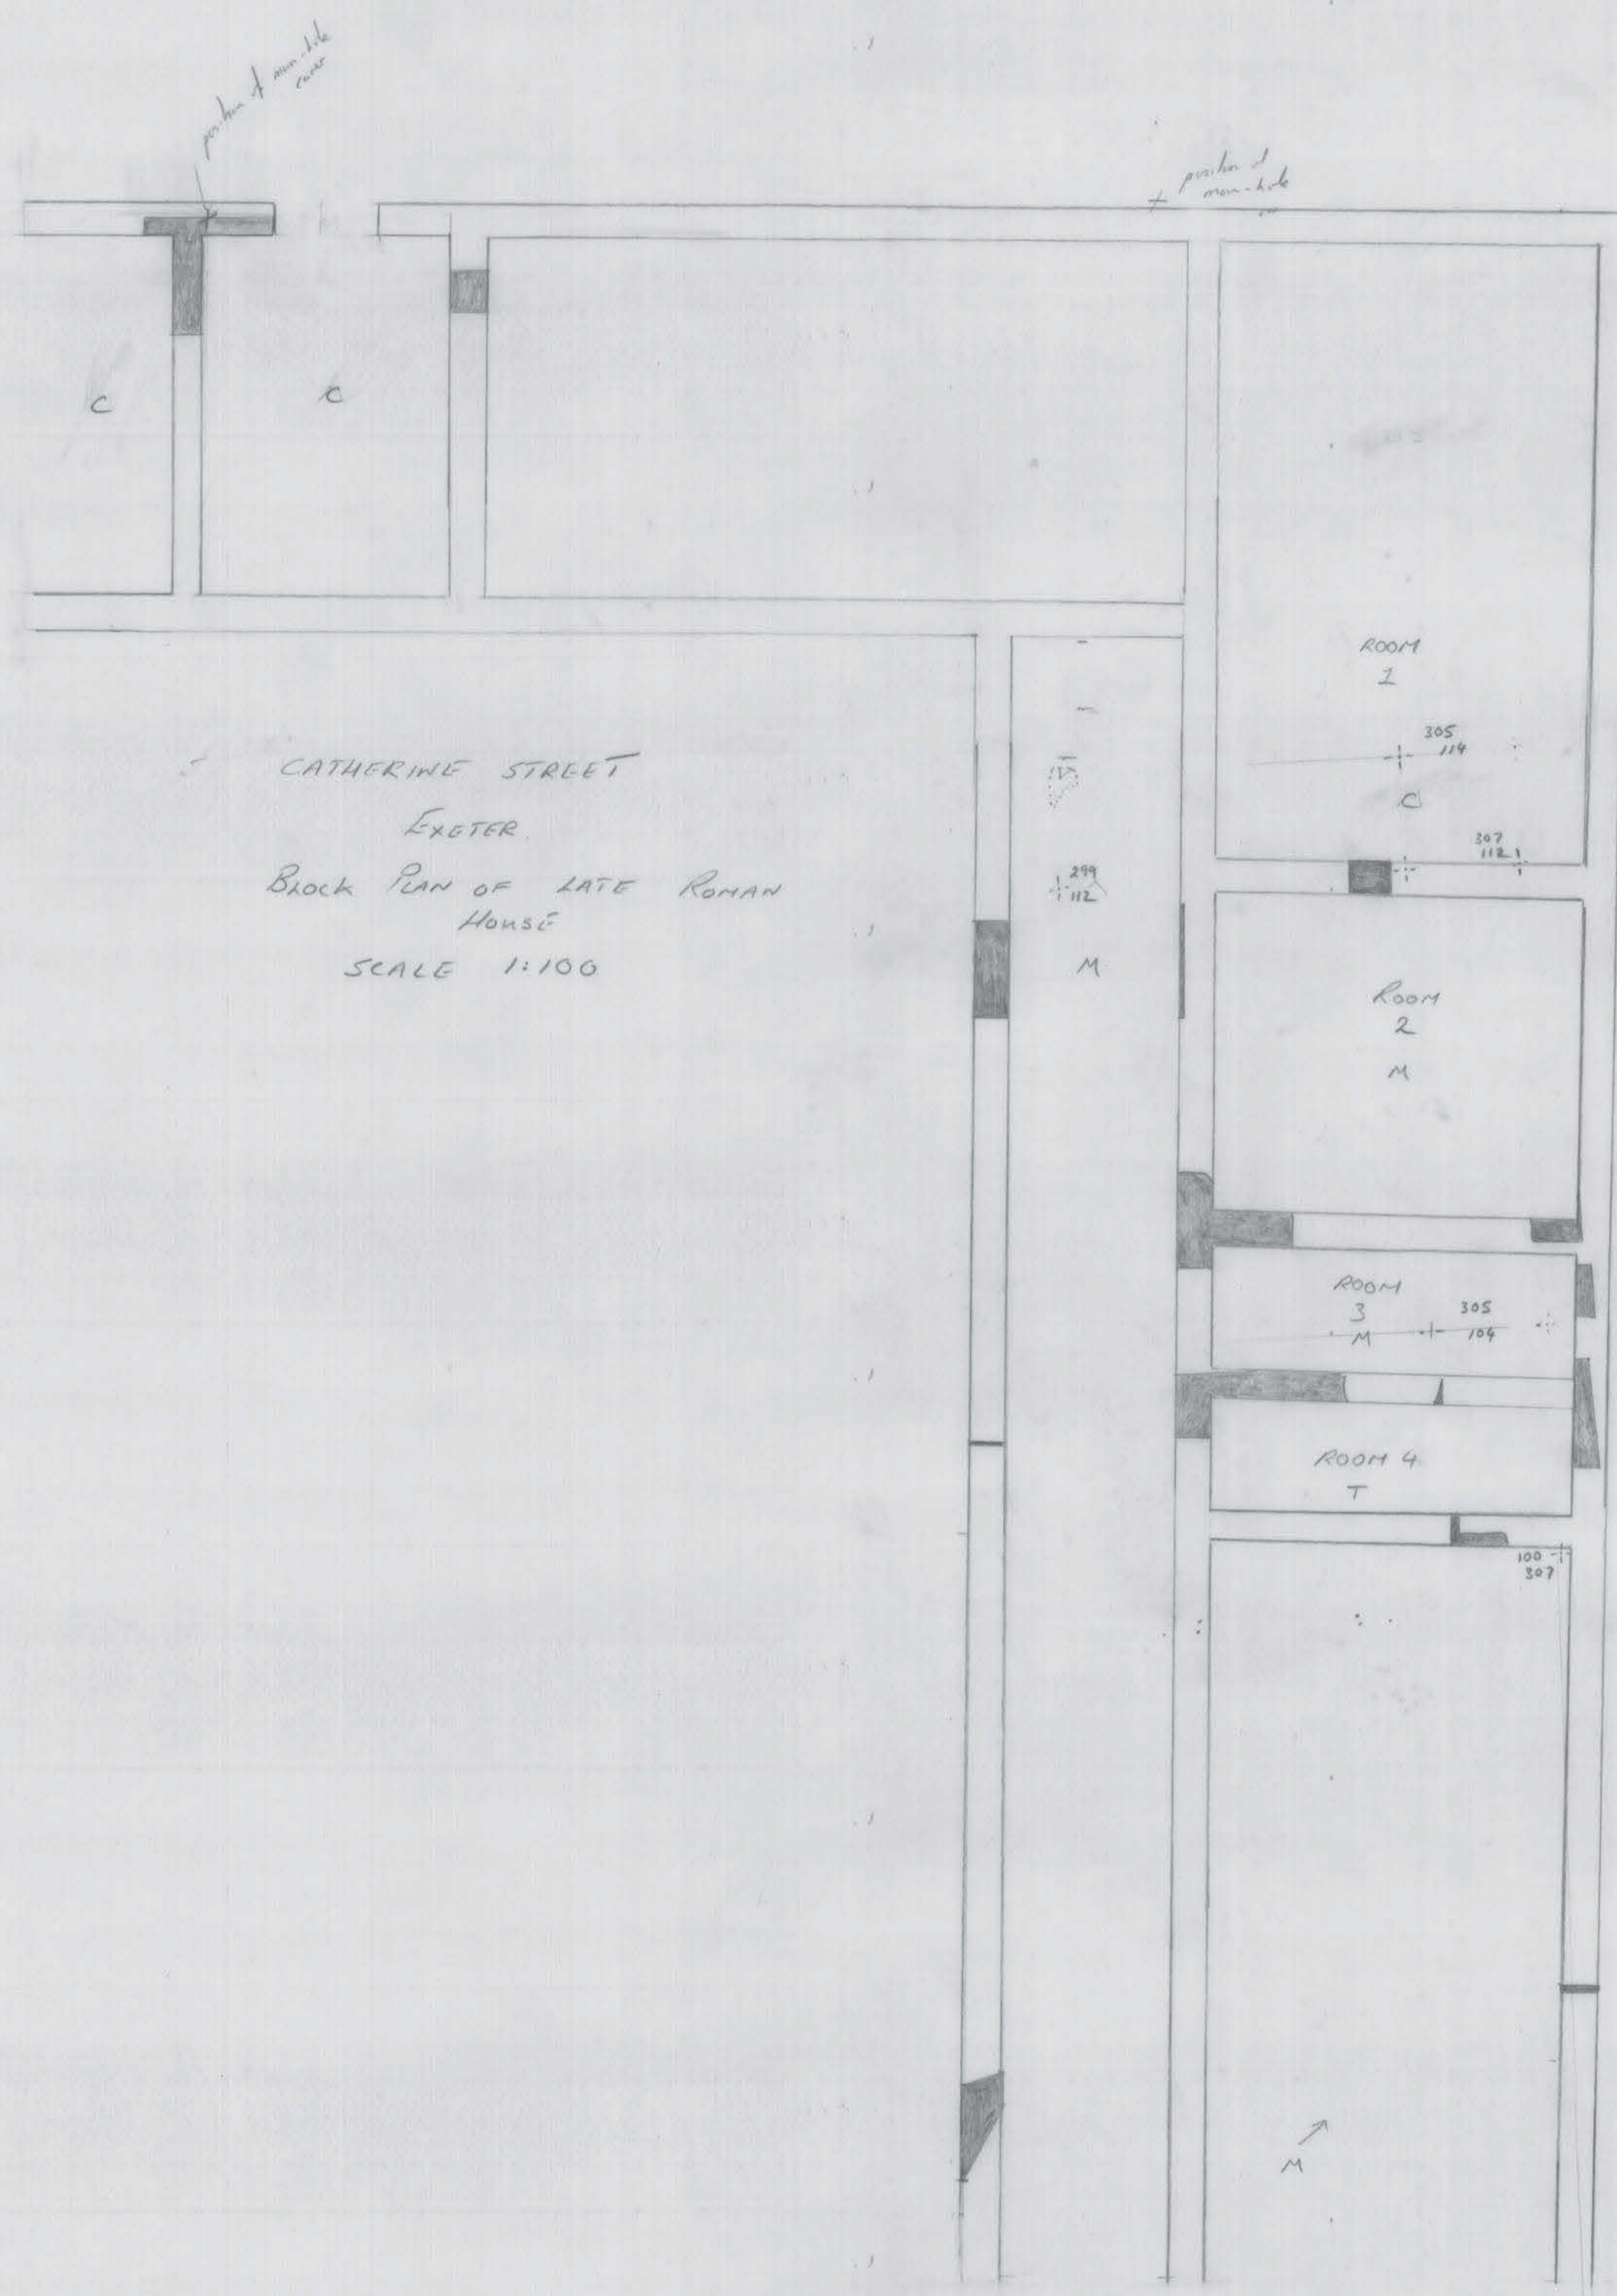

x 2.5 red

20 + 14

CATHERINE STREET
 LAETER.
 Block Plan of LATE ROMAN
 House
 SCALE 1:100

This Map Up
 Red x 3

60
 1 1/2