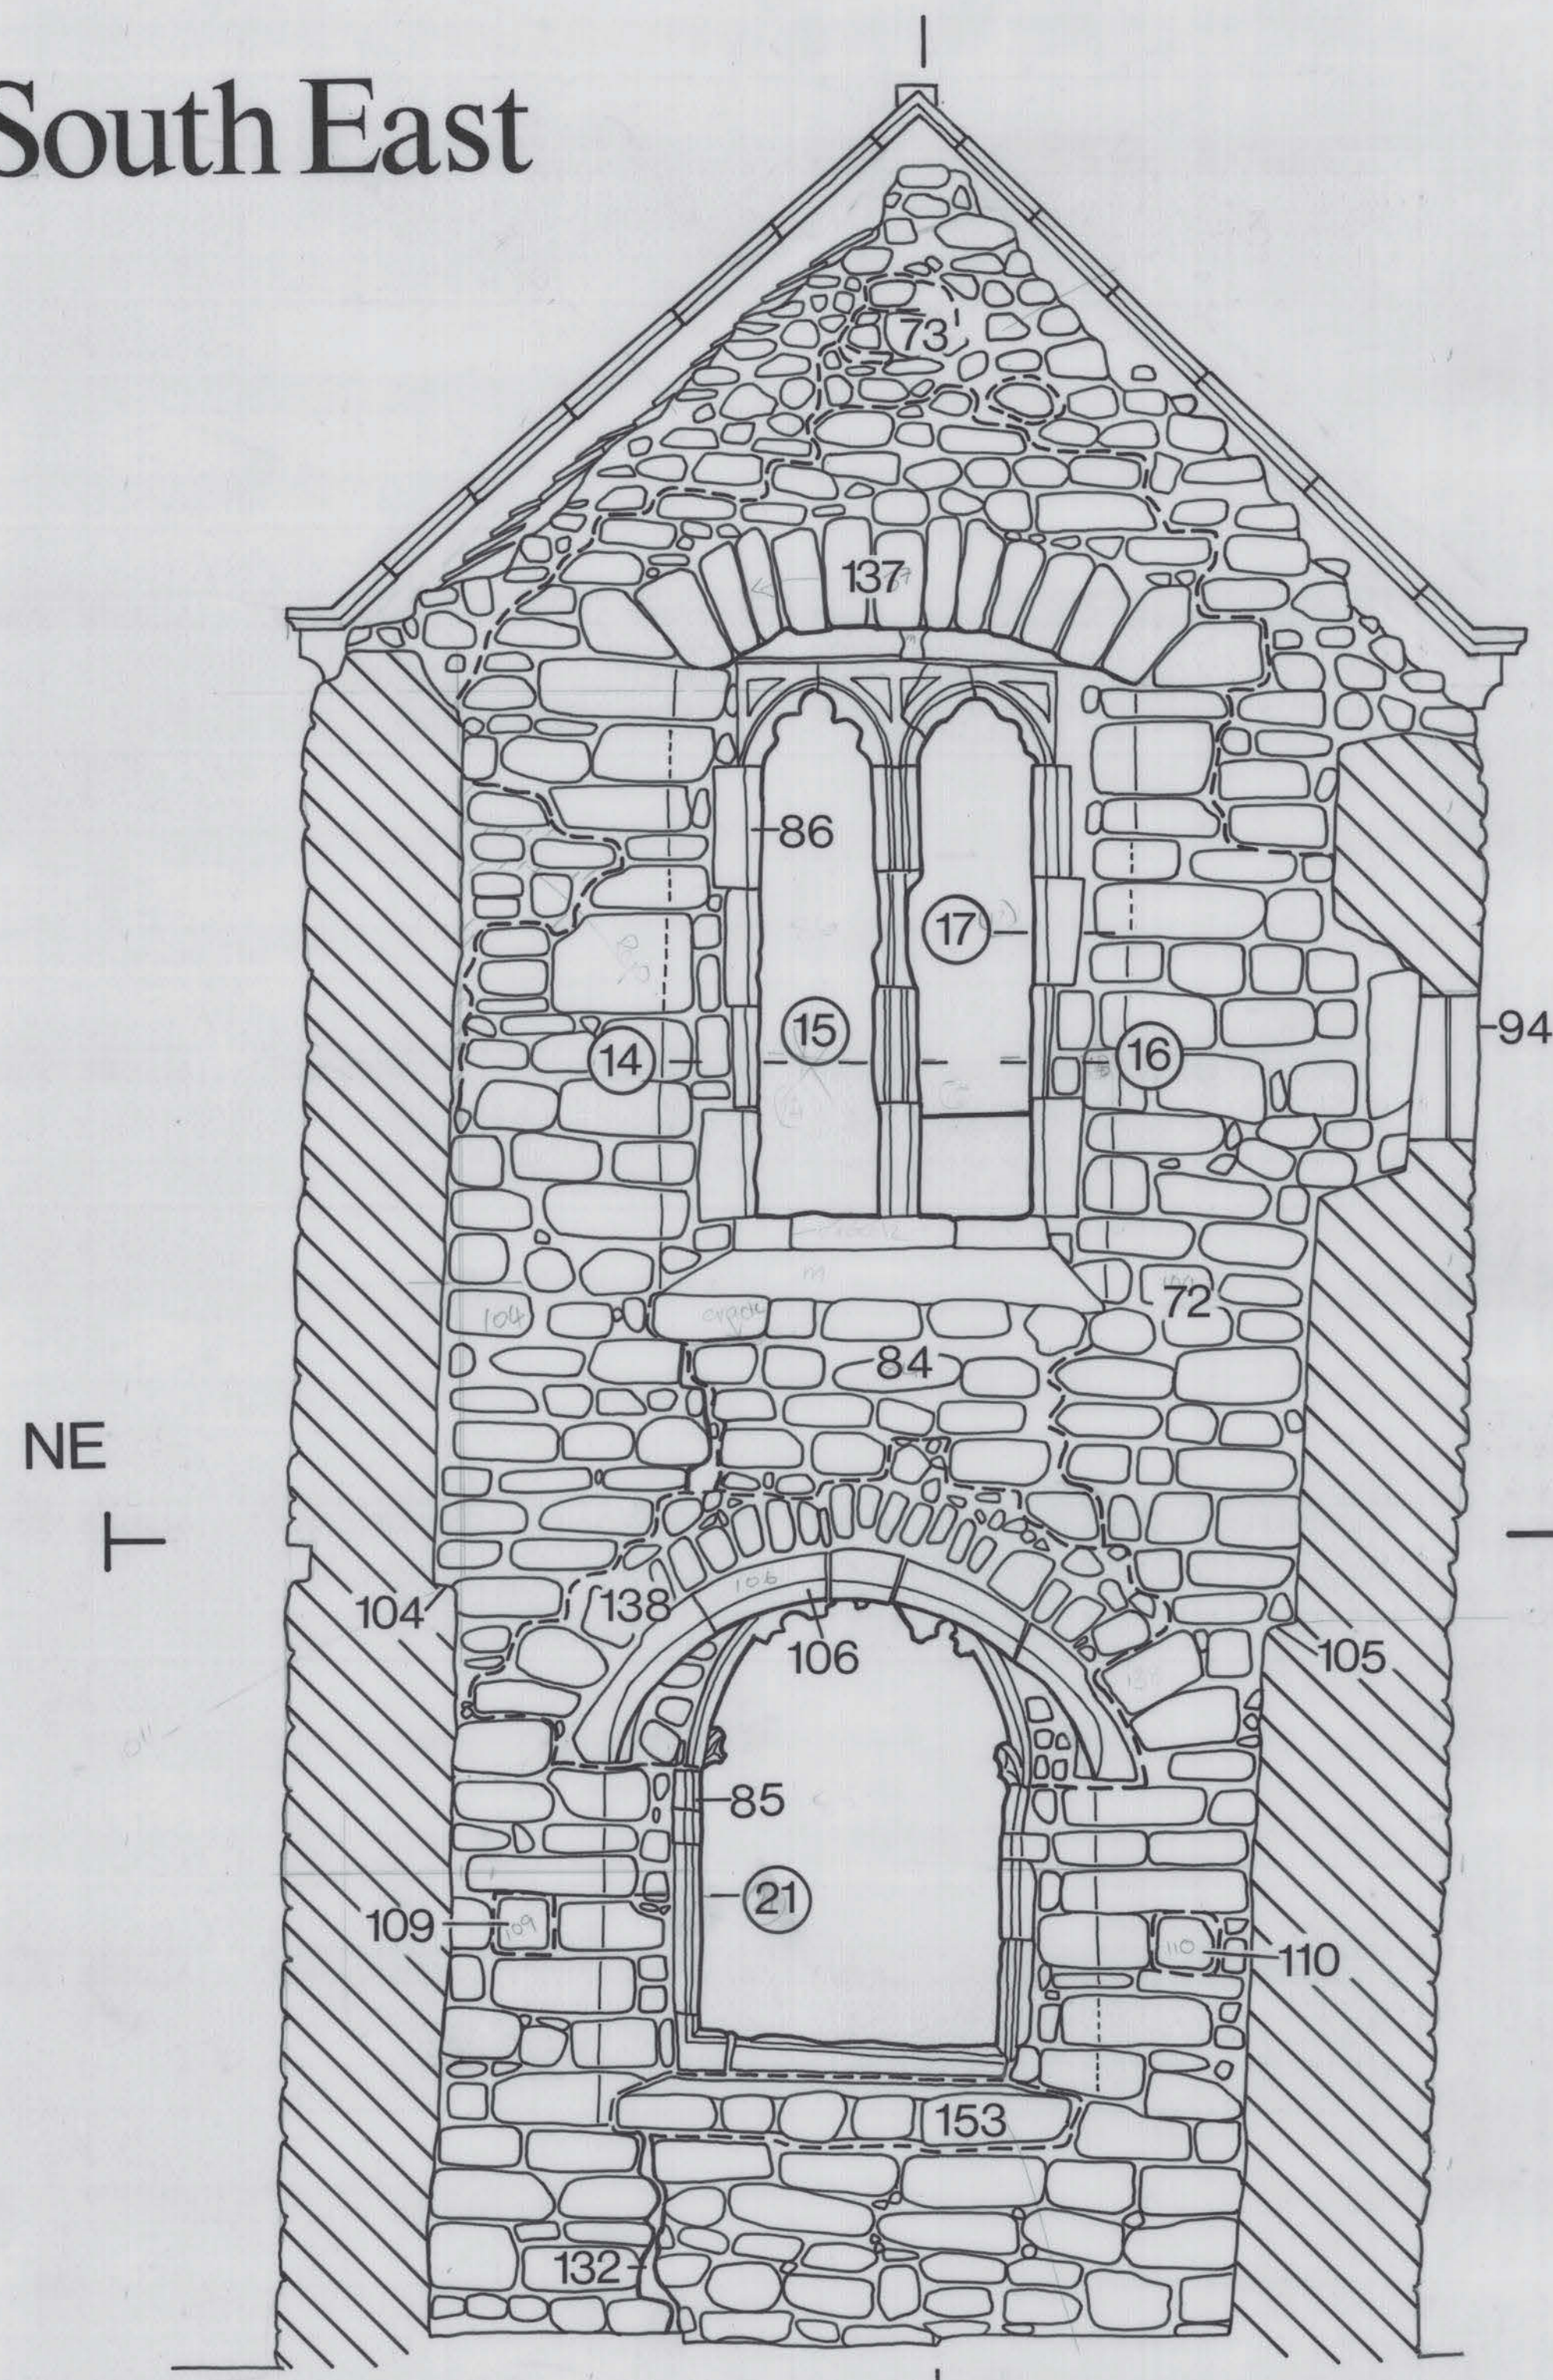

## Chapel: Interior Elevations

South East

North West

45m O.D.

A

South West

B

C