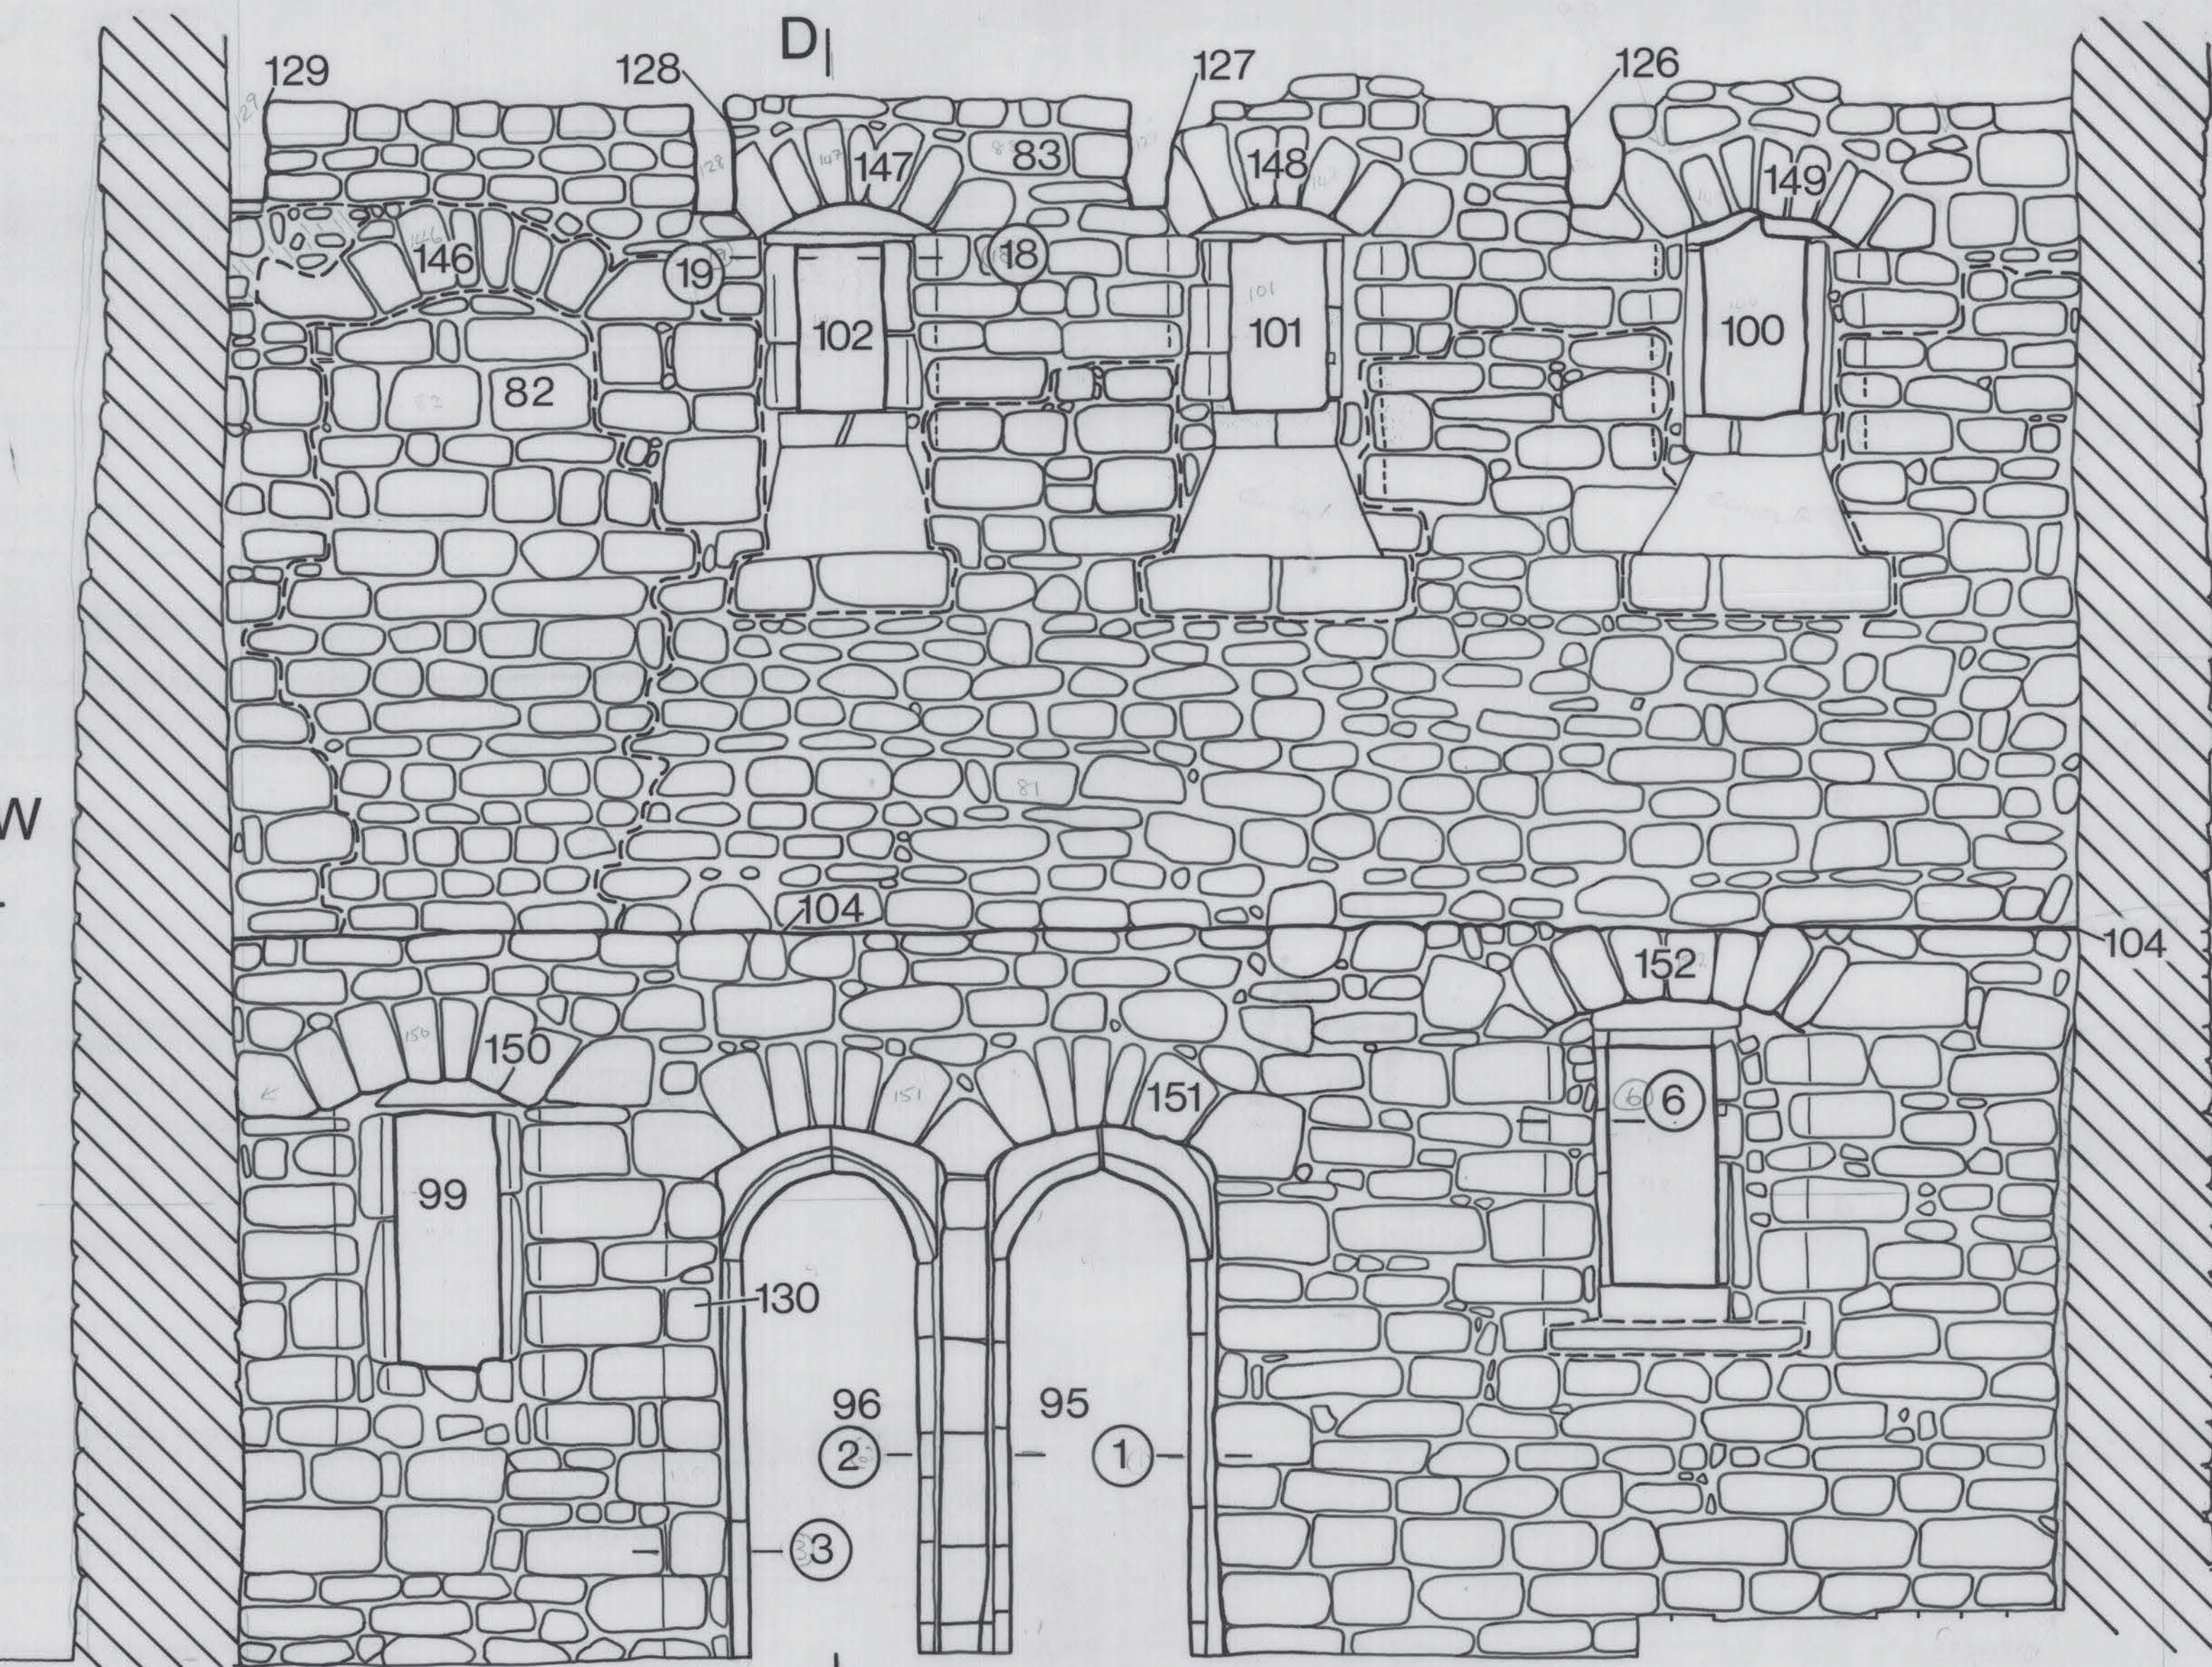

## Chapel: Interior Elevations

South East

North West

45m O.D.

A

South West

B

C

NW  
-45m O.D.

North East

C

D

D

NE  
-45m O.D.

0 5 metres

Redx5  
25x15