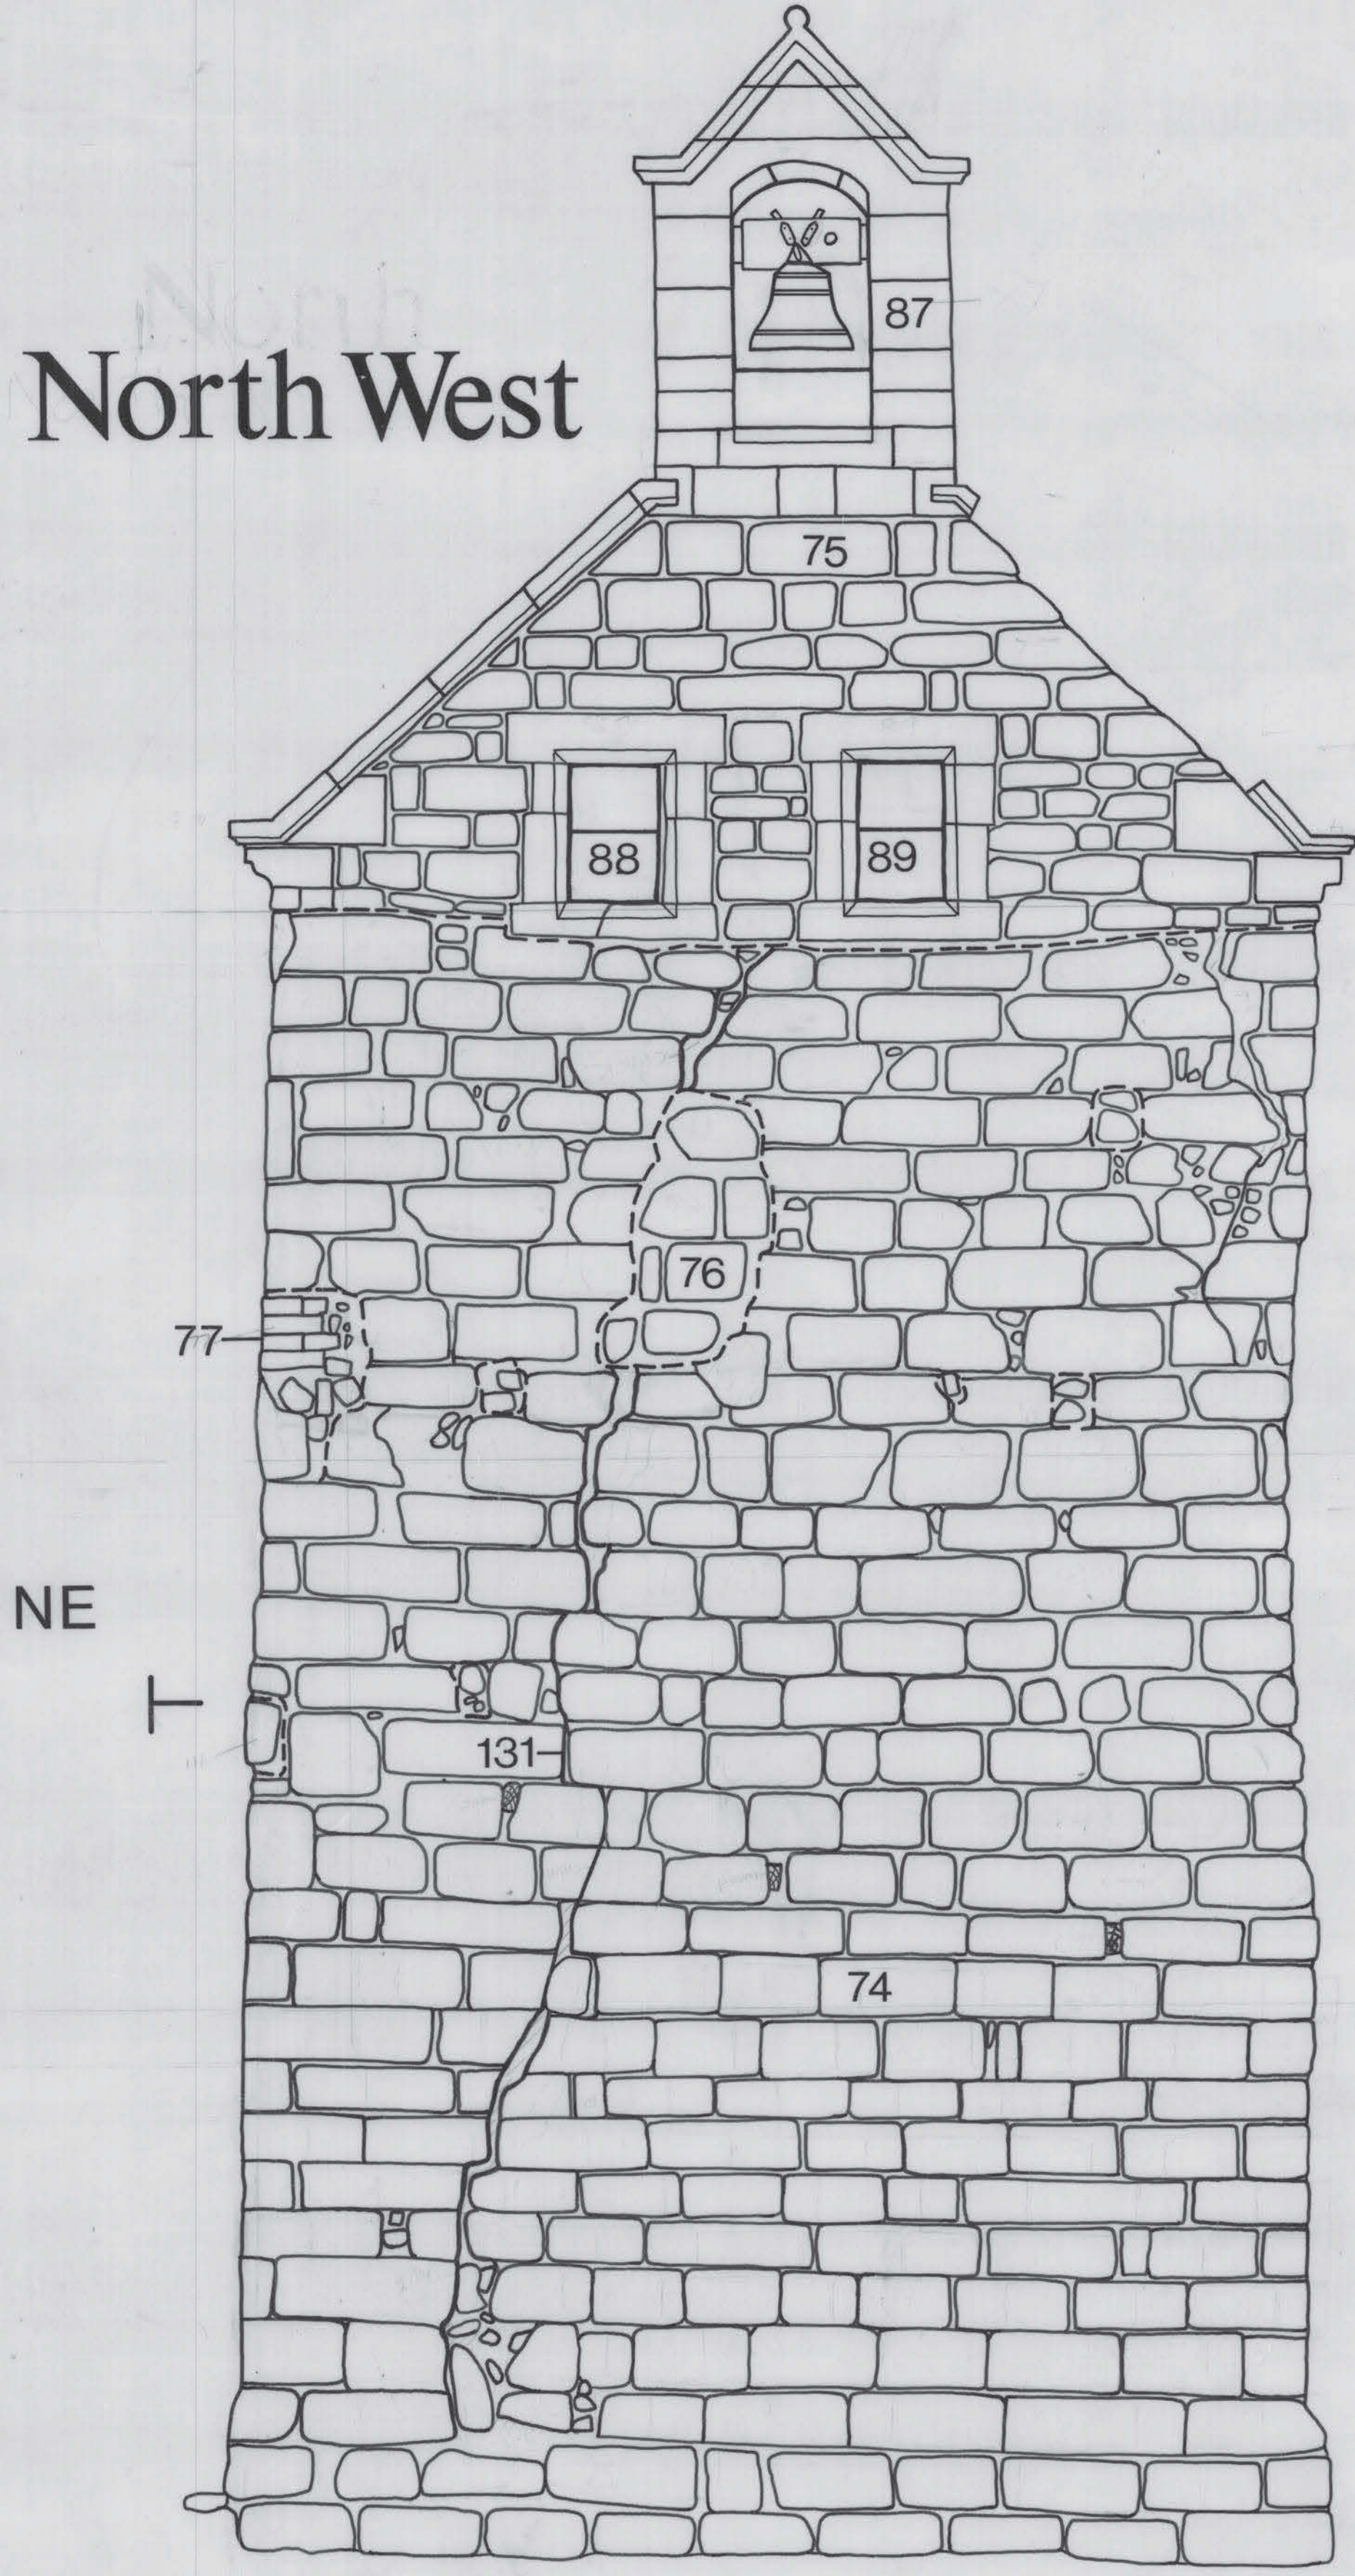

## Chapel: Exterior Elevations

South East

North West

SW  
— 45m O.D.

South West

SE  
— 45m O.D.

North East

NW  
— 45m O.D.

0 5 metres

scale x 5 15x85