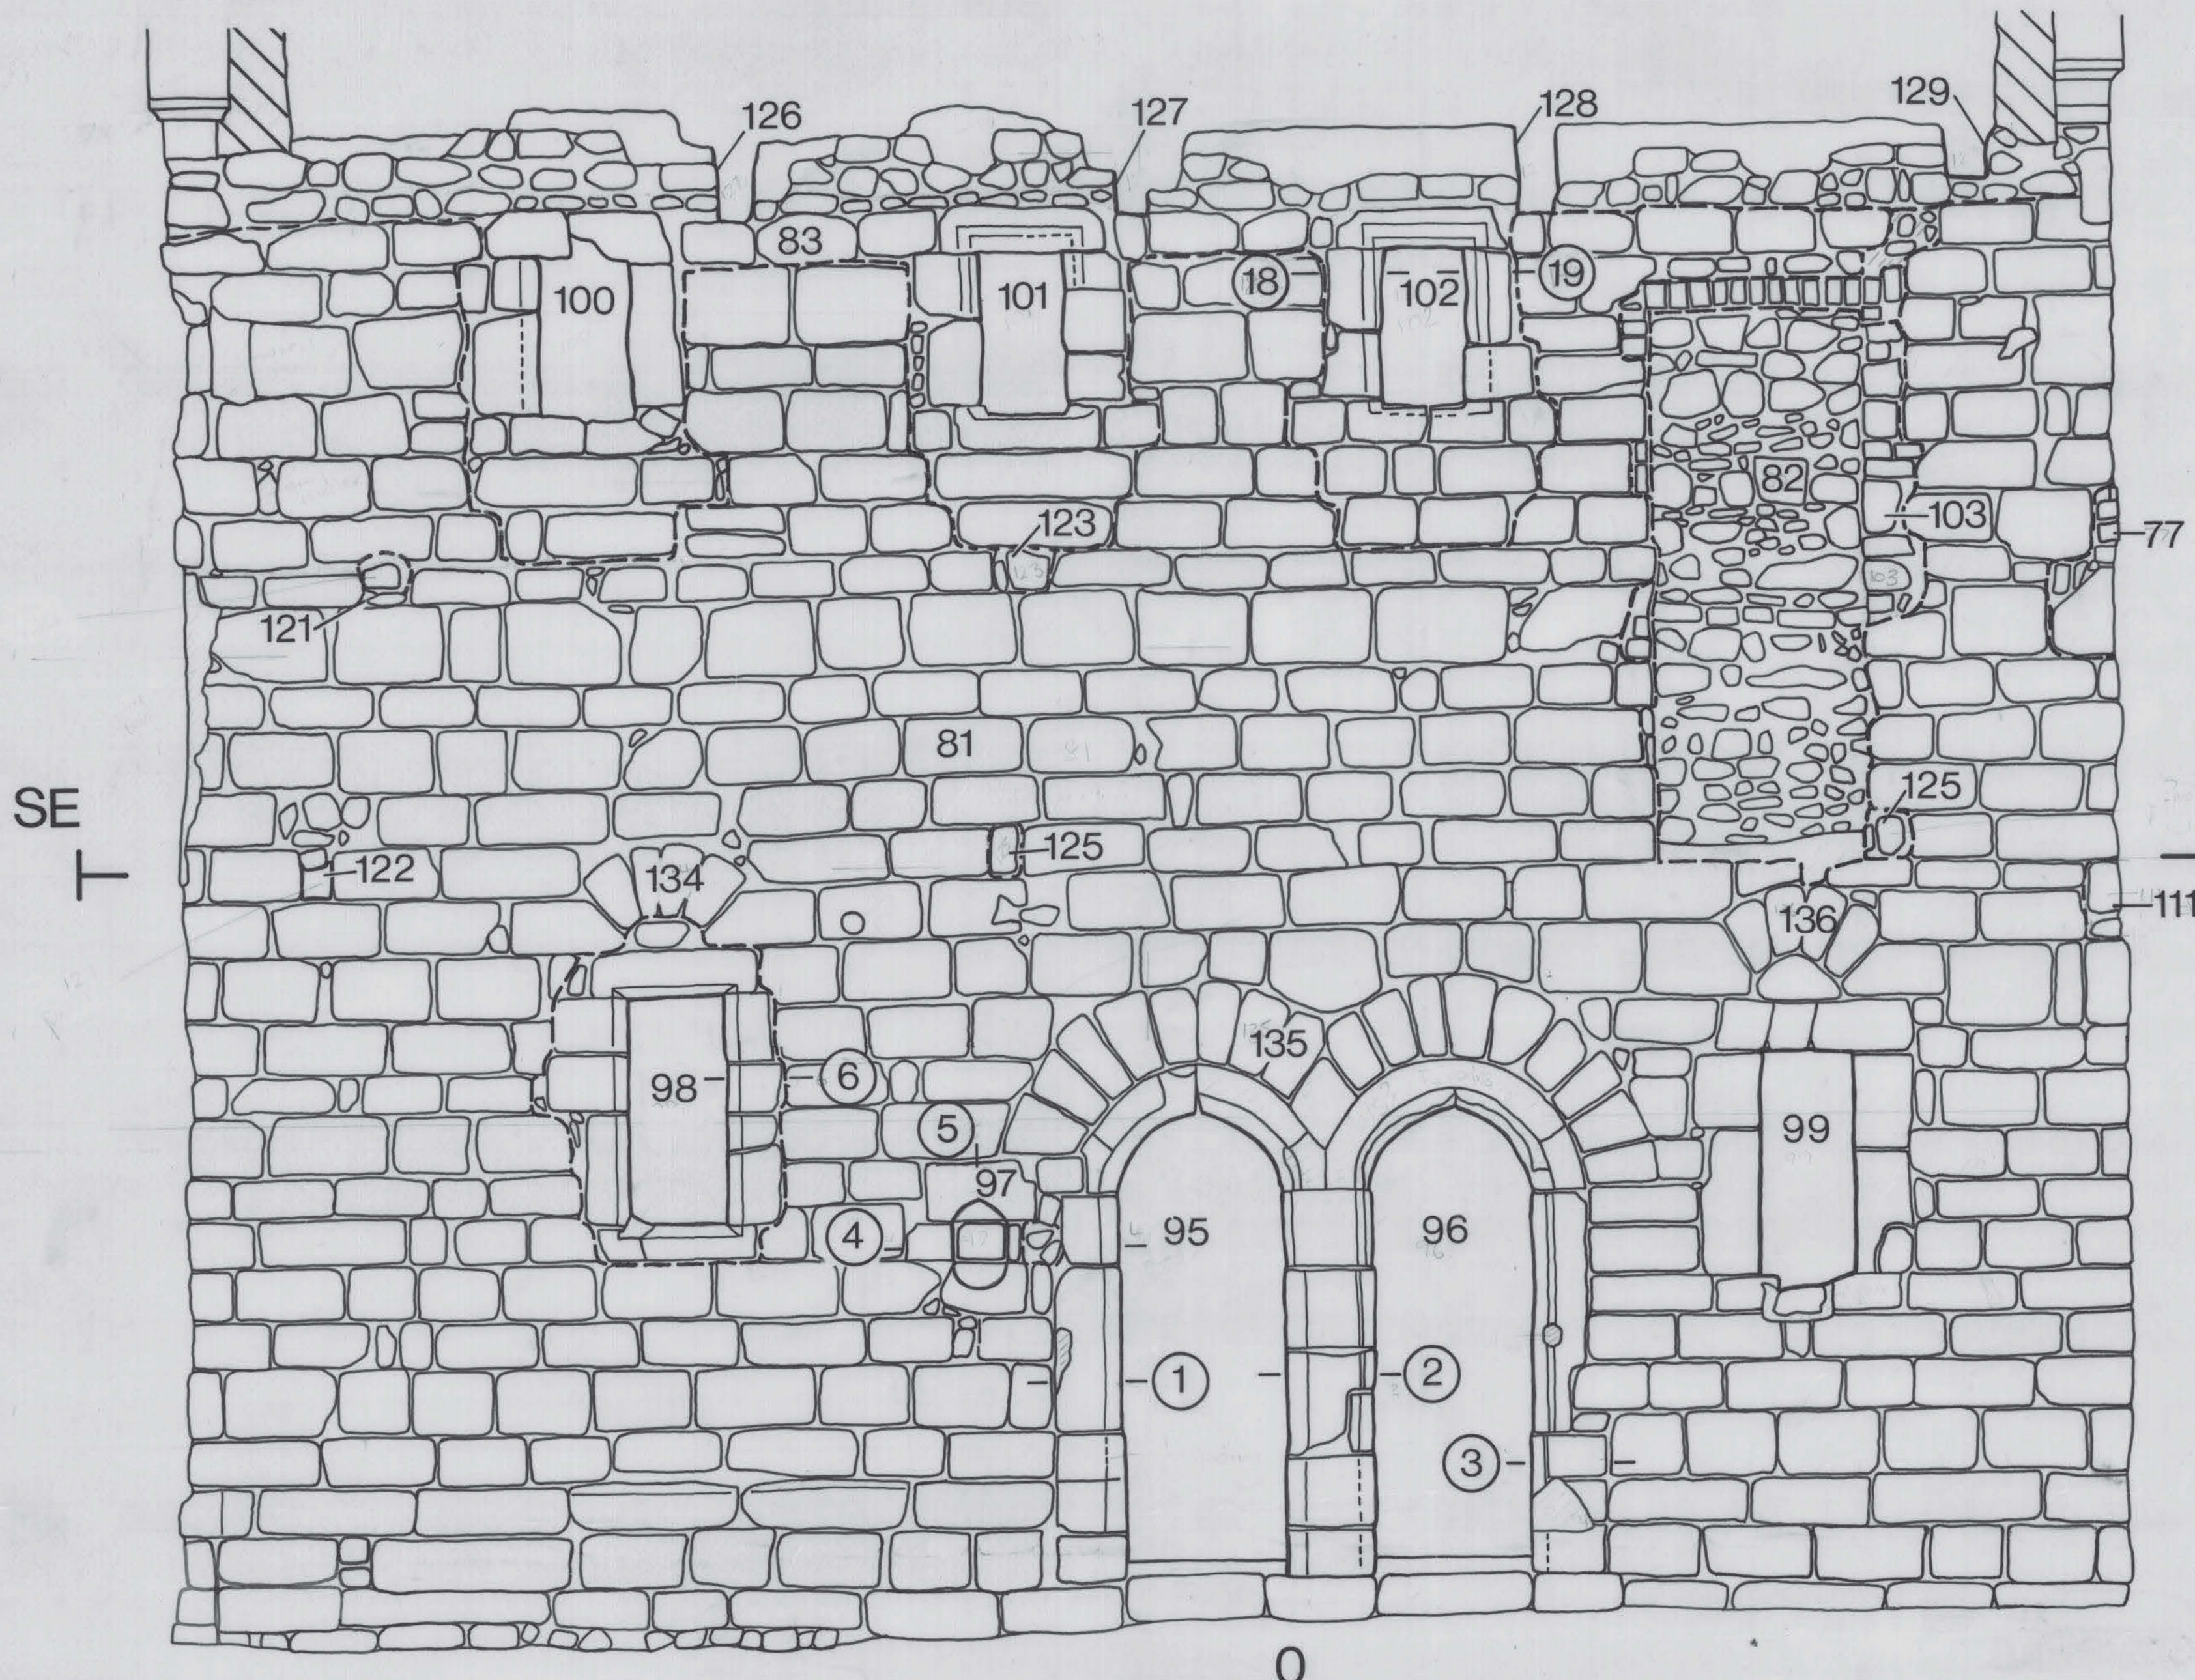

## Chapel: Exterior Elevations

South East

North West

SW  
— 45m O.D.

South West

SE  
— 45m O.D.

North East

NW  
— 45m O.D.

0 5 metres

scale x 5 15x85