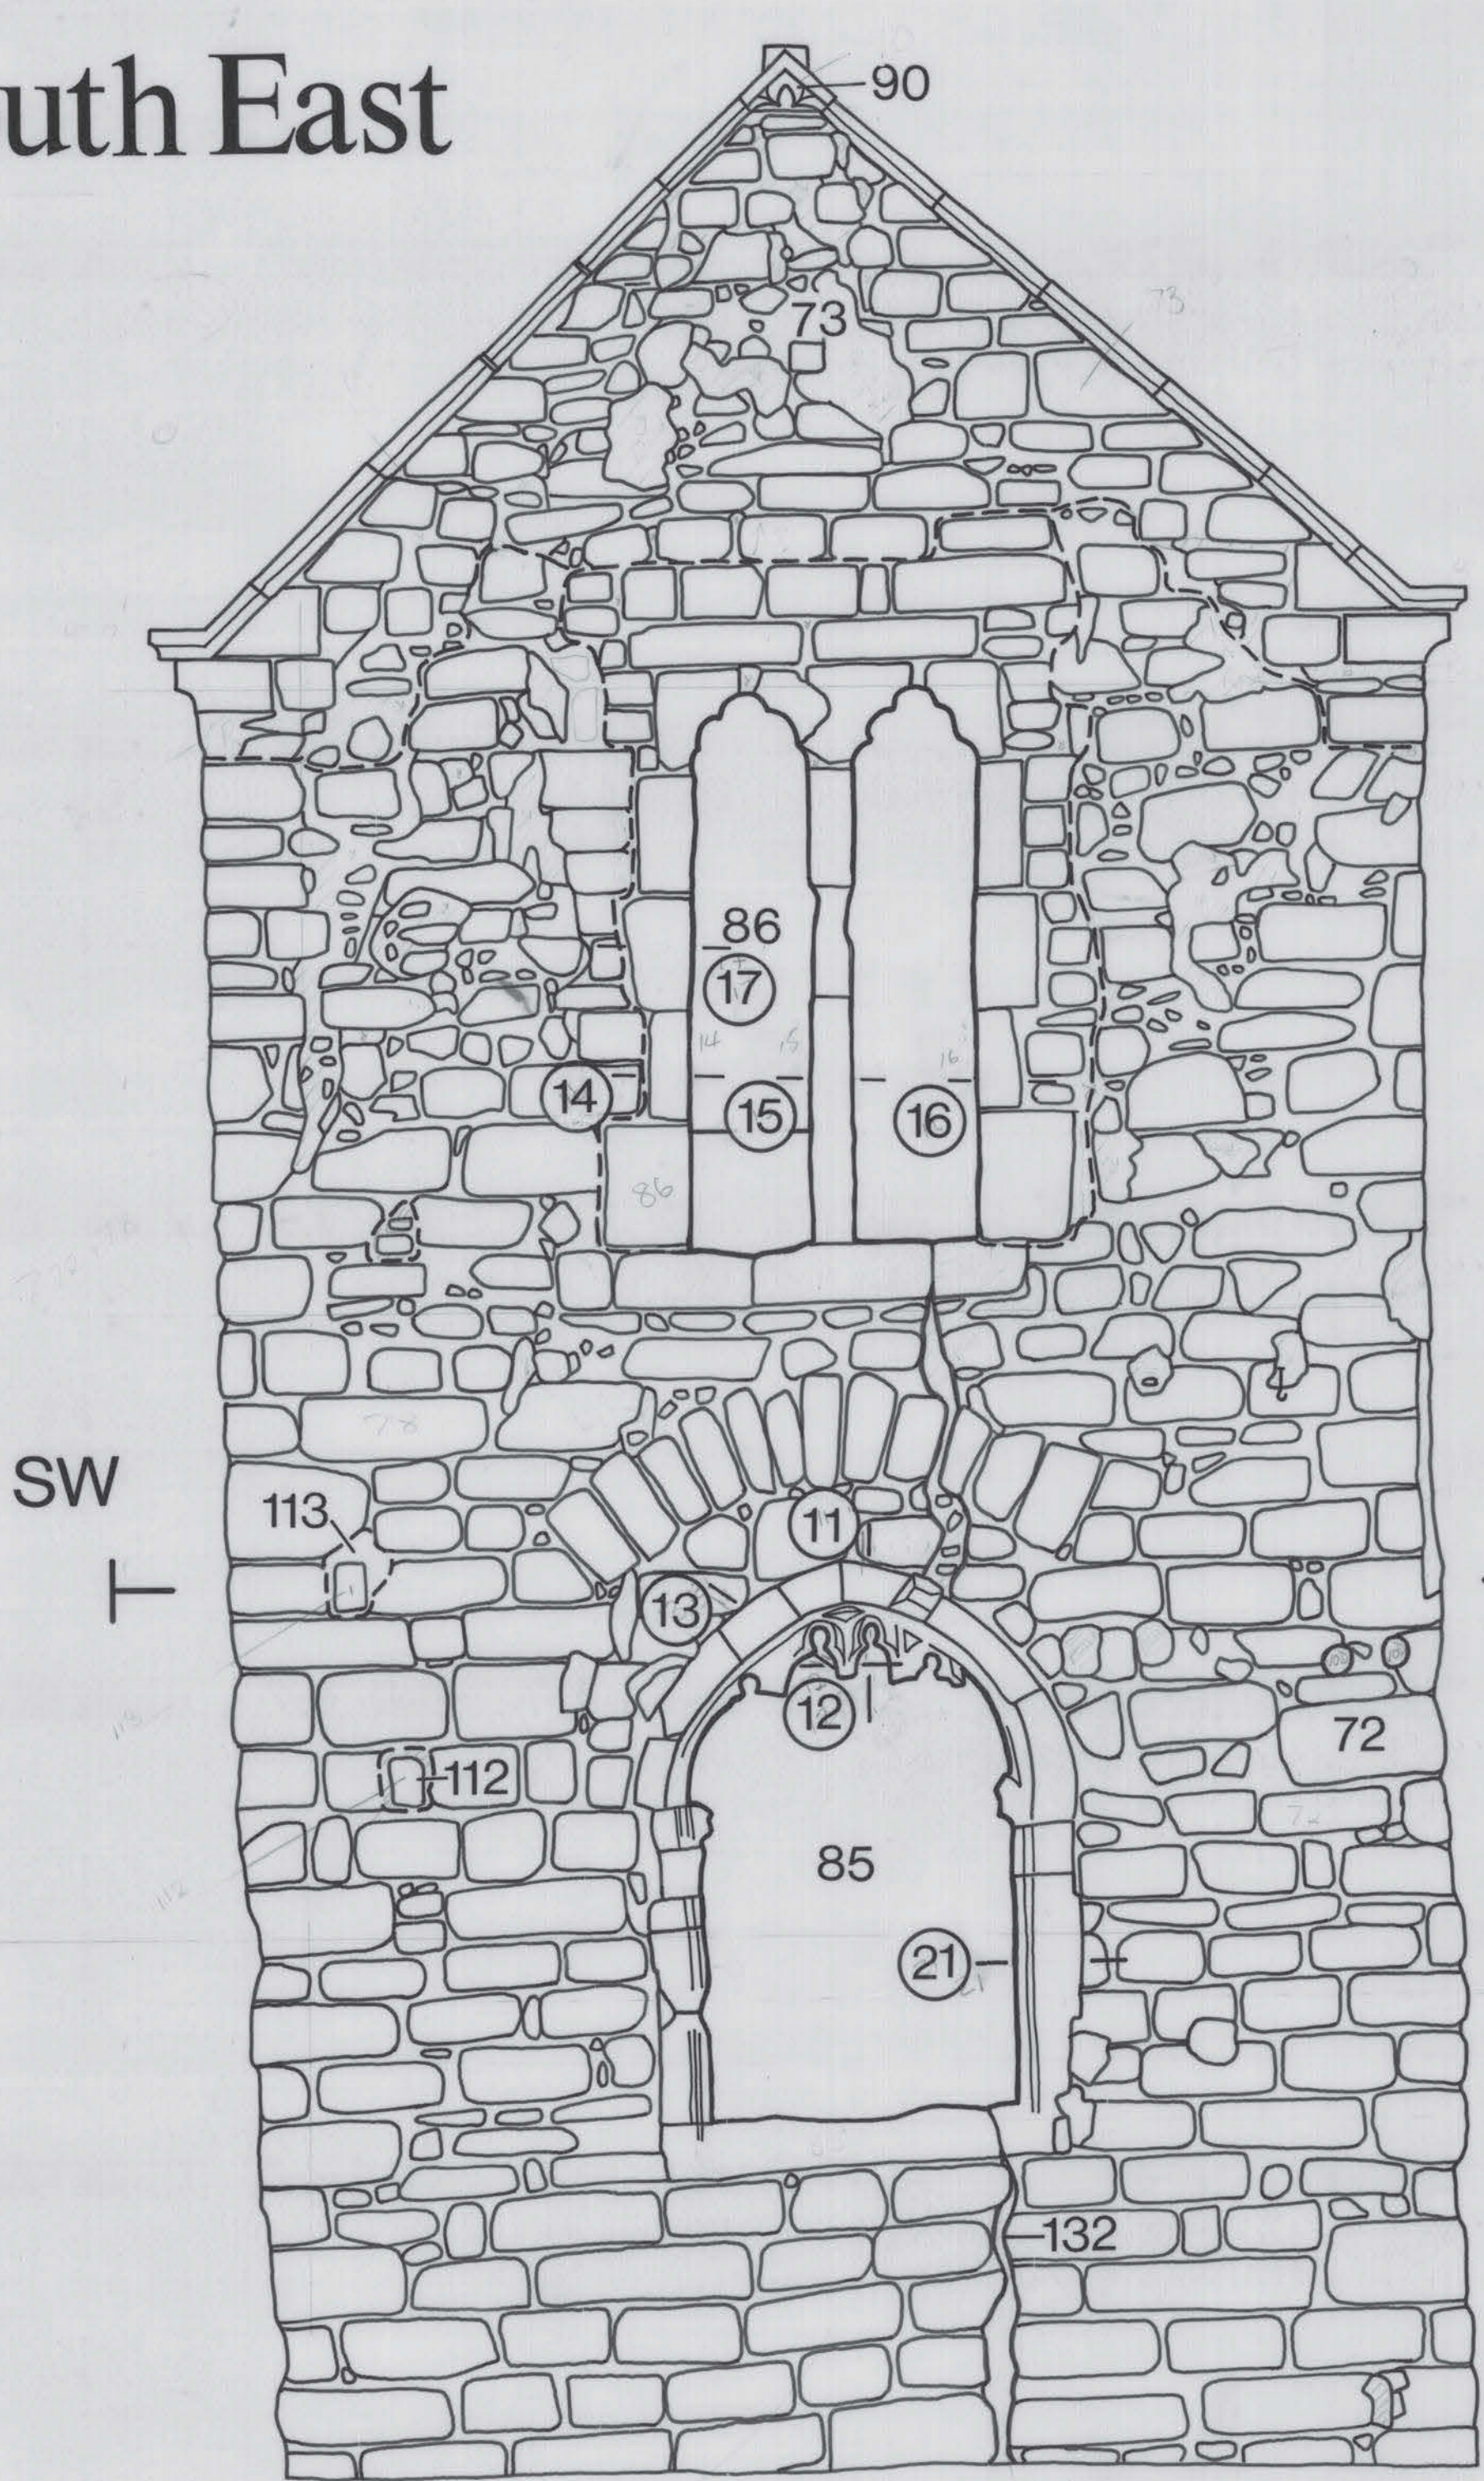

# EXETER: ST CATHERINE'S ALMSHOUSES 1987

## Chapel: Exterior Elevations

South East

North West

SW  
— 45m O.D.

South West

SE  
— 45m O.D.

North East

NW  
— 45m O.D.

0 5 metres

scale x 5 15x85