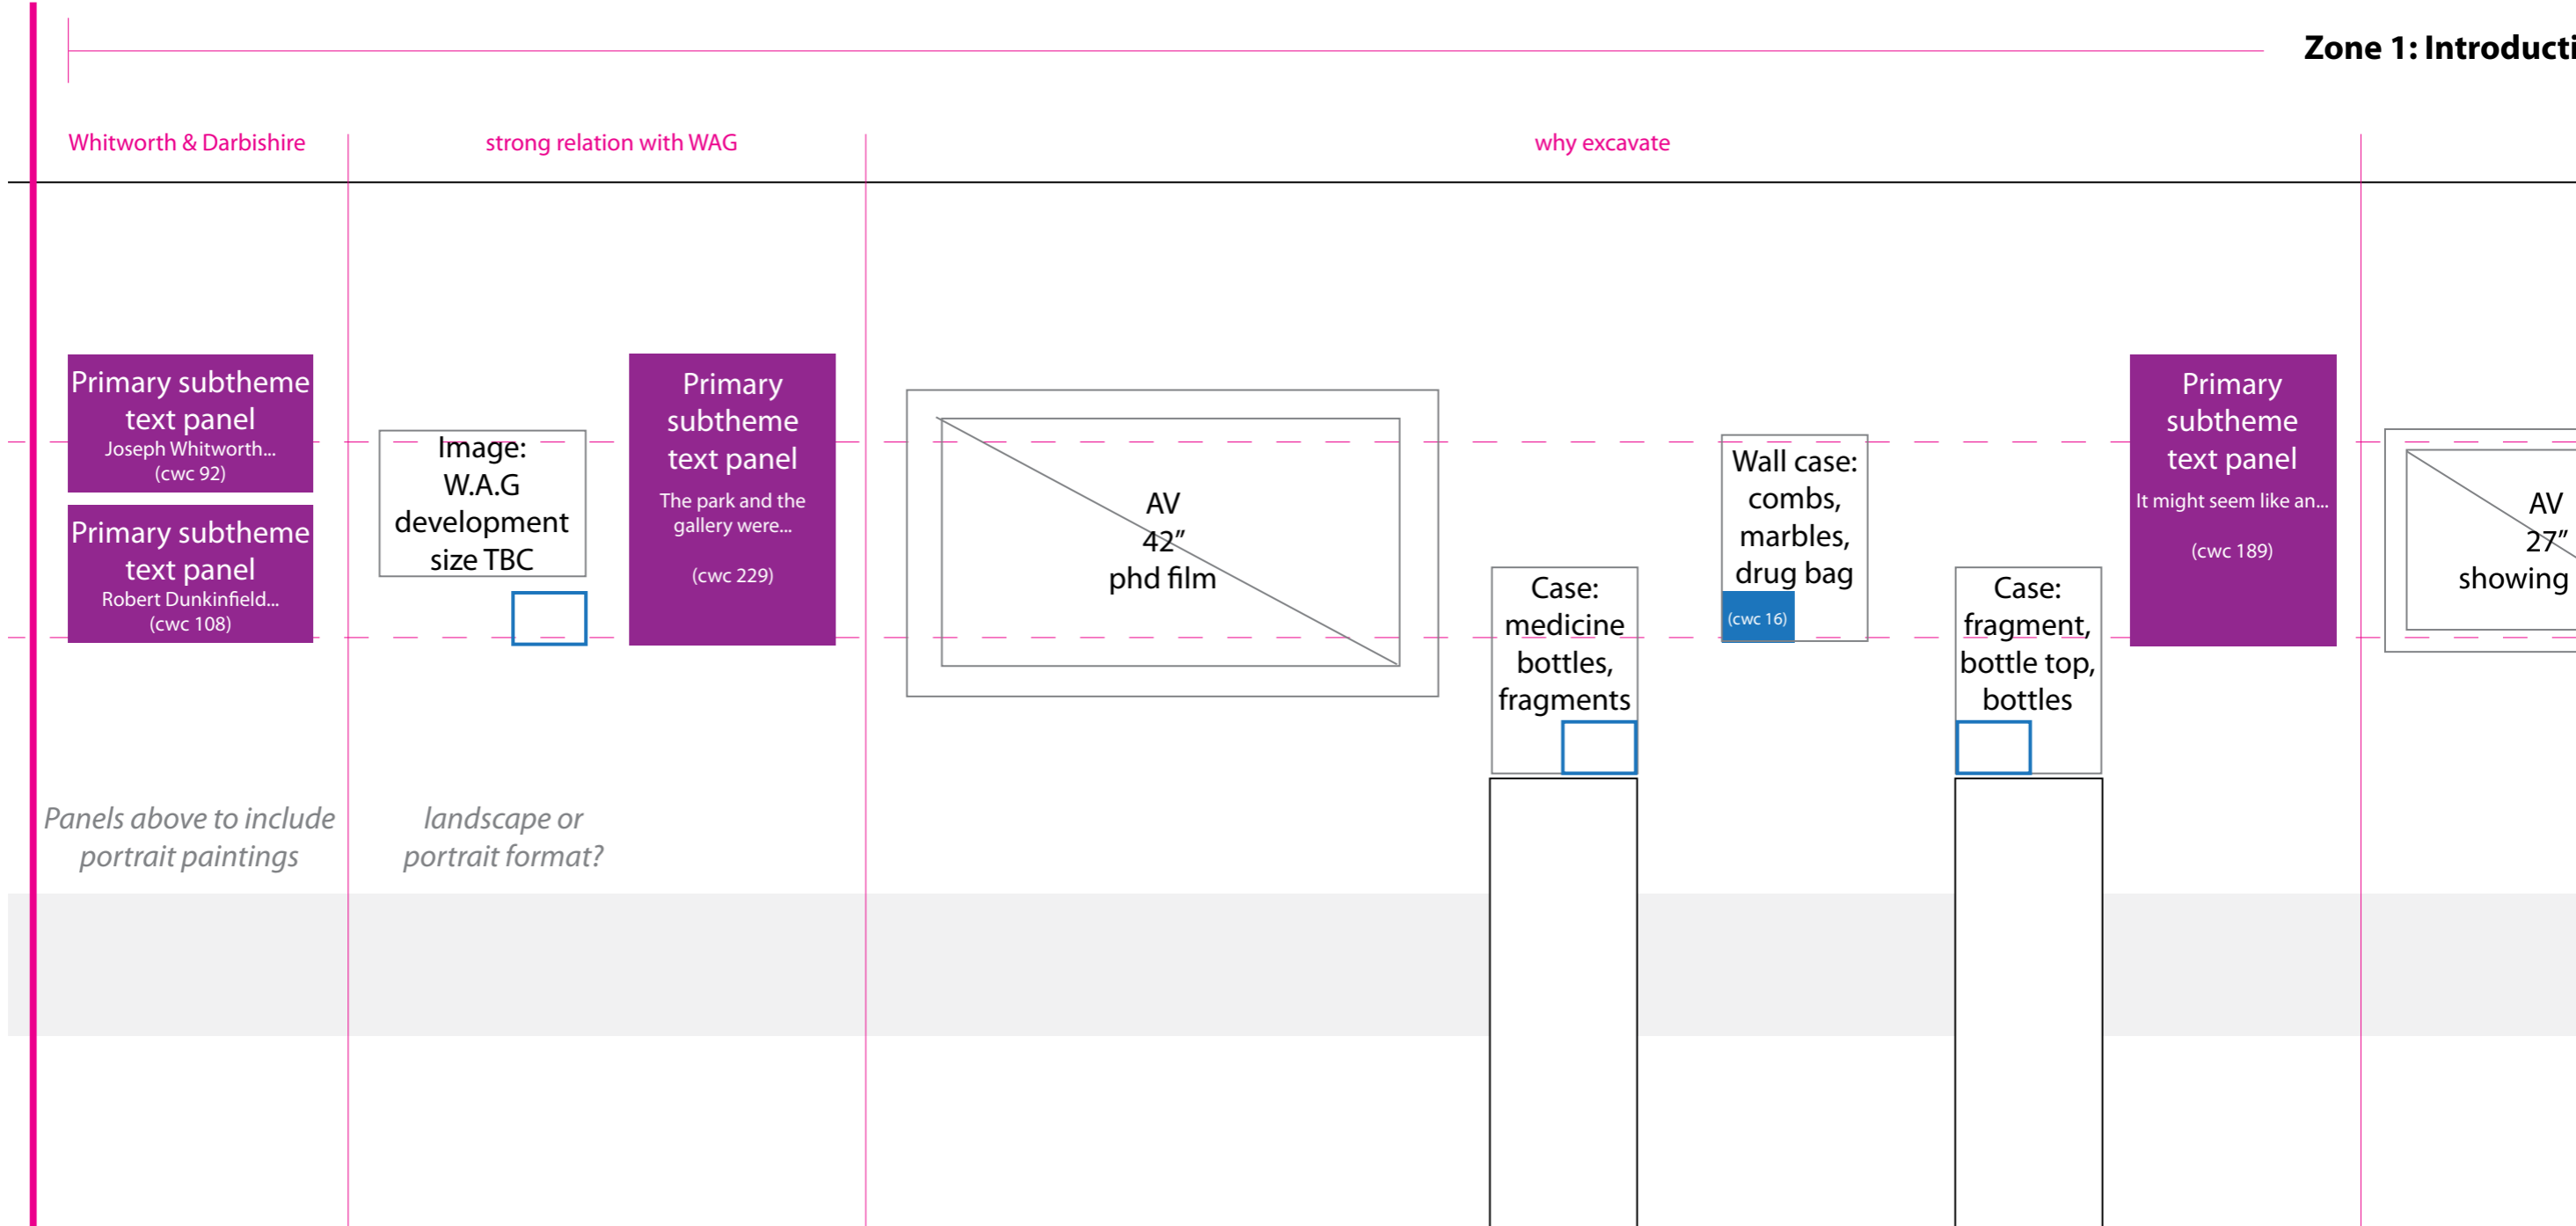

Label text panel
Working size: A6 & half A6
Word count: 20 (max 30)

Label text panel: awaiting text
As above...

Quote areas
Word count: TBC (short and snappy)

Manchester Museum

Visual mapping of Central Unit (increased in length)
showing where additional items will be located -
see email for further details, thanks.

Zone 2

Zone 1

Zone 4

Zone 5

Zone 6

Visual mapping 1

131_MM_WPEXH / Whitwoth Park: Pleasure, Play and Politics

Manchester Museum
 Visual mapping of Wall 2
 Zone 1 Introduction

Zone 1: Introduction

Visual mapping 1

on

what did the archaeology work involve

setting the scene

Manchester Museum
 Visual mapping of Wall 2
 Zone 2 People in the Park

Zone 2: People in the park

Manchester Museum

Visual mapping of Wall 3
Zone 3 Nature/Culture

Visual mapping 1

131_MM_WPEXH / Whitwoth Park: Pleasure, Play and Politics

Manchester Museum
 Visual mapping of Wall 4
 Zone 4 The Park at Play

Manchester Museum