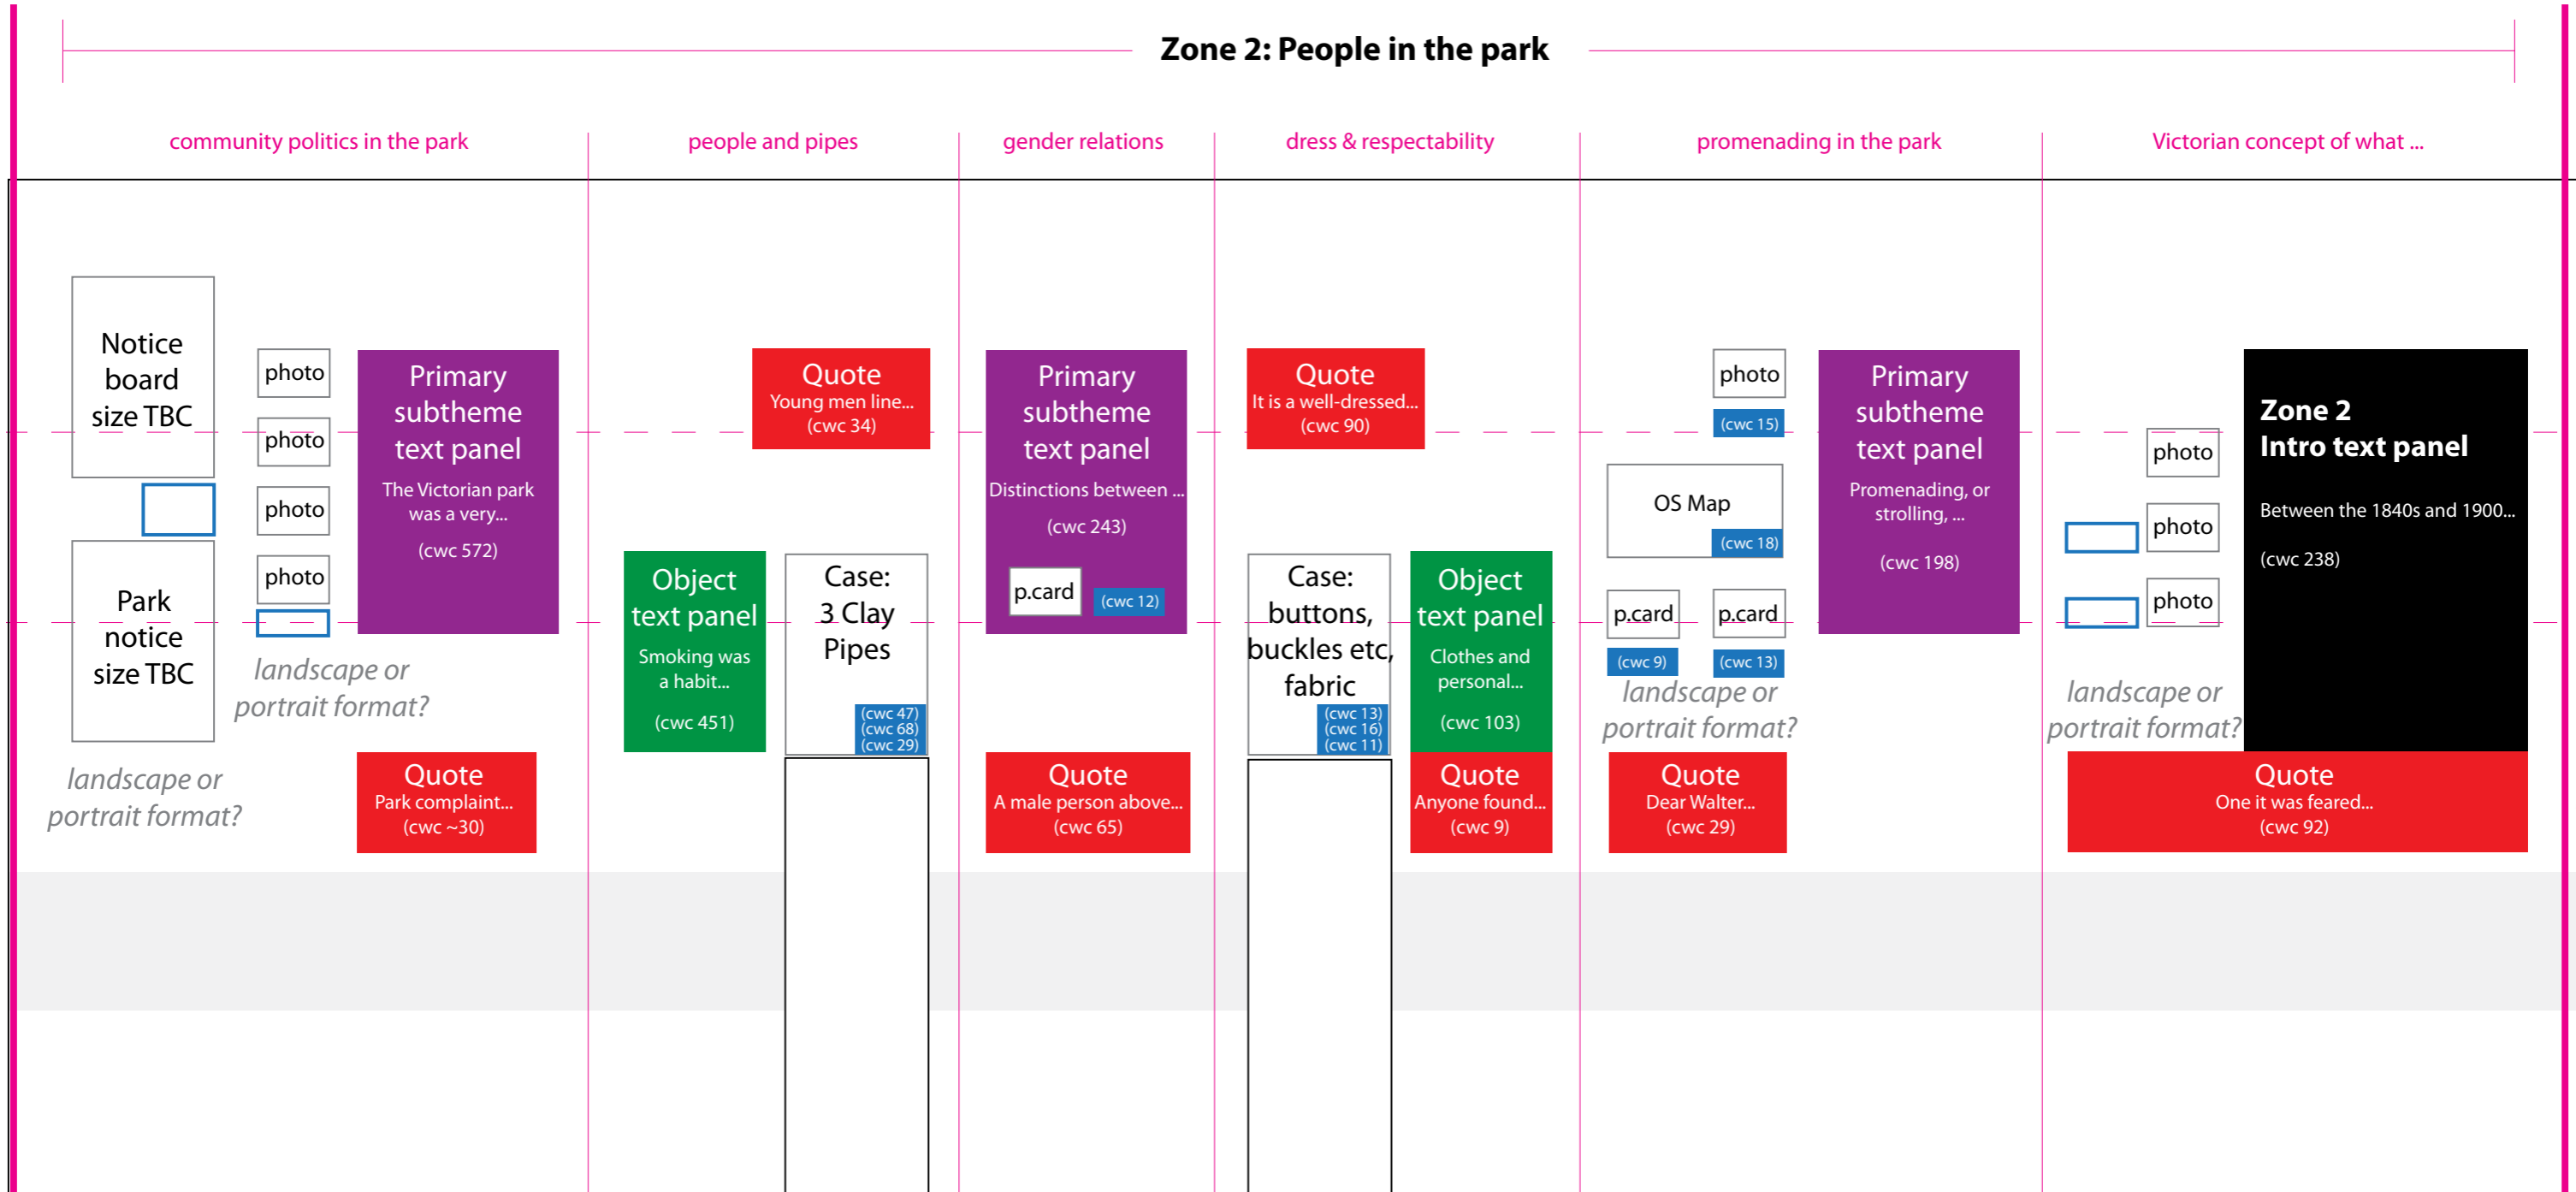

Zone 2

Zone 1

Zone 4

Zone 5

Zone 6

Visual mapping 1

131_MM_WPEXH / Whitwoth Park: Pleasure, Play and Politics

Manchester Museum
 Visual mapping of Wall 2
 Zone 1 Introduction

Zone 1: Introduction

Visual mapping 1

on

what did the archaeology work involve

setting the scene

Manchester Museum
 Visual mapping of Wall 2
 Zone 2 People in the Park

Zone 2: People in the park

Manchester Museum

Visual mapping of Wall 3
Zone 3 Nature/Culture

Visual mapping 1

131_MM_WPEXH / Whitwoth Park: Pleasure, Play and Politics

Manchester Museum
 Visual mapping of Wall 4
 Zone 4 The Park at Play

Manchester Museum

Visual mapping of Wall 5
Zone 5 The Park at War

Manchester Museum

Visual mapping of Wall 6
Zone 6 Memory and Commemoration

remembering through postcards

remembering through artifacts

memory 'trees'

statues in the park