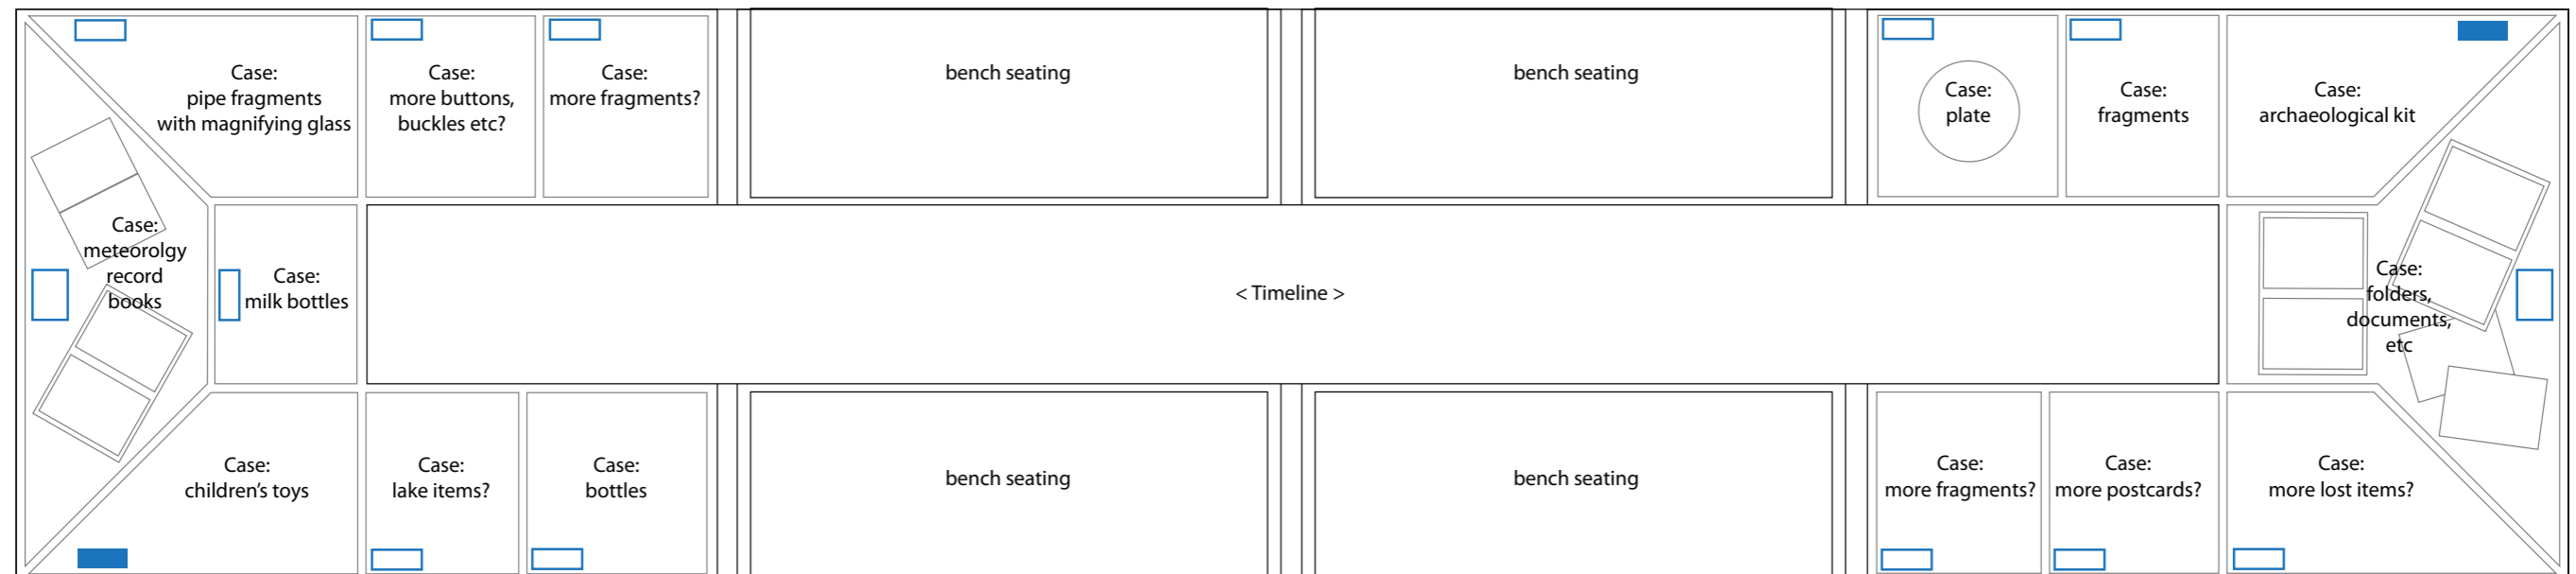

KEY: Text panels and suggested word counts

Zone intro text panel
Working size: A1
Word count: Reduce to 50-100 word 'header text'?

Primary subtheme text panel
Working size: A2
Word count: 150 (max 200)

Object-in-focus text panel
Working size: A3
Word count: 75 (max 100)

Label text panel
Working size: A6 & half A6
Word count: 20 (max 30)

Label text panel: awaiting text
As above...

Quote areas
Word count: TBC (short and snappy)

Manchester Museum

Visual mapping of Central Unit (increased in length)
showing where additional items will be located -
see email for further details, thanks.

Zone 2

Zone 1

Zone 4

Zone 5

Zone 6

Visual mapping 1

131_MM_WPEXH / Whitwoth Park: Pleasure, Play and Politics

Manchester Museum
 Visual mapping of Wall 2
 Zone 1 Introduction

Zone 1: Introduction

Visual mapping 1

on

what did the archaeology work involve

setting the scene

Manchester Museum
 Visual mapping of Wall 2
 Zone 2 People in the Park

Zone 2: People in the park

Manchester Museum