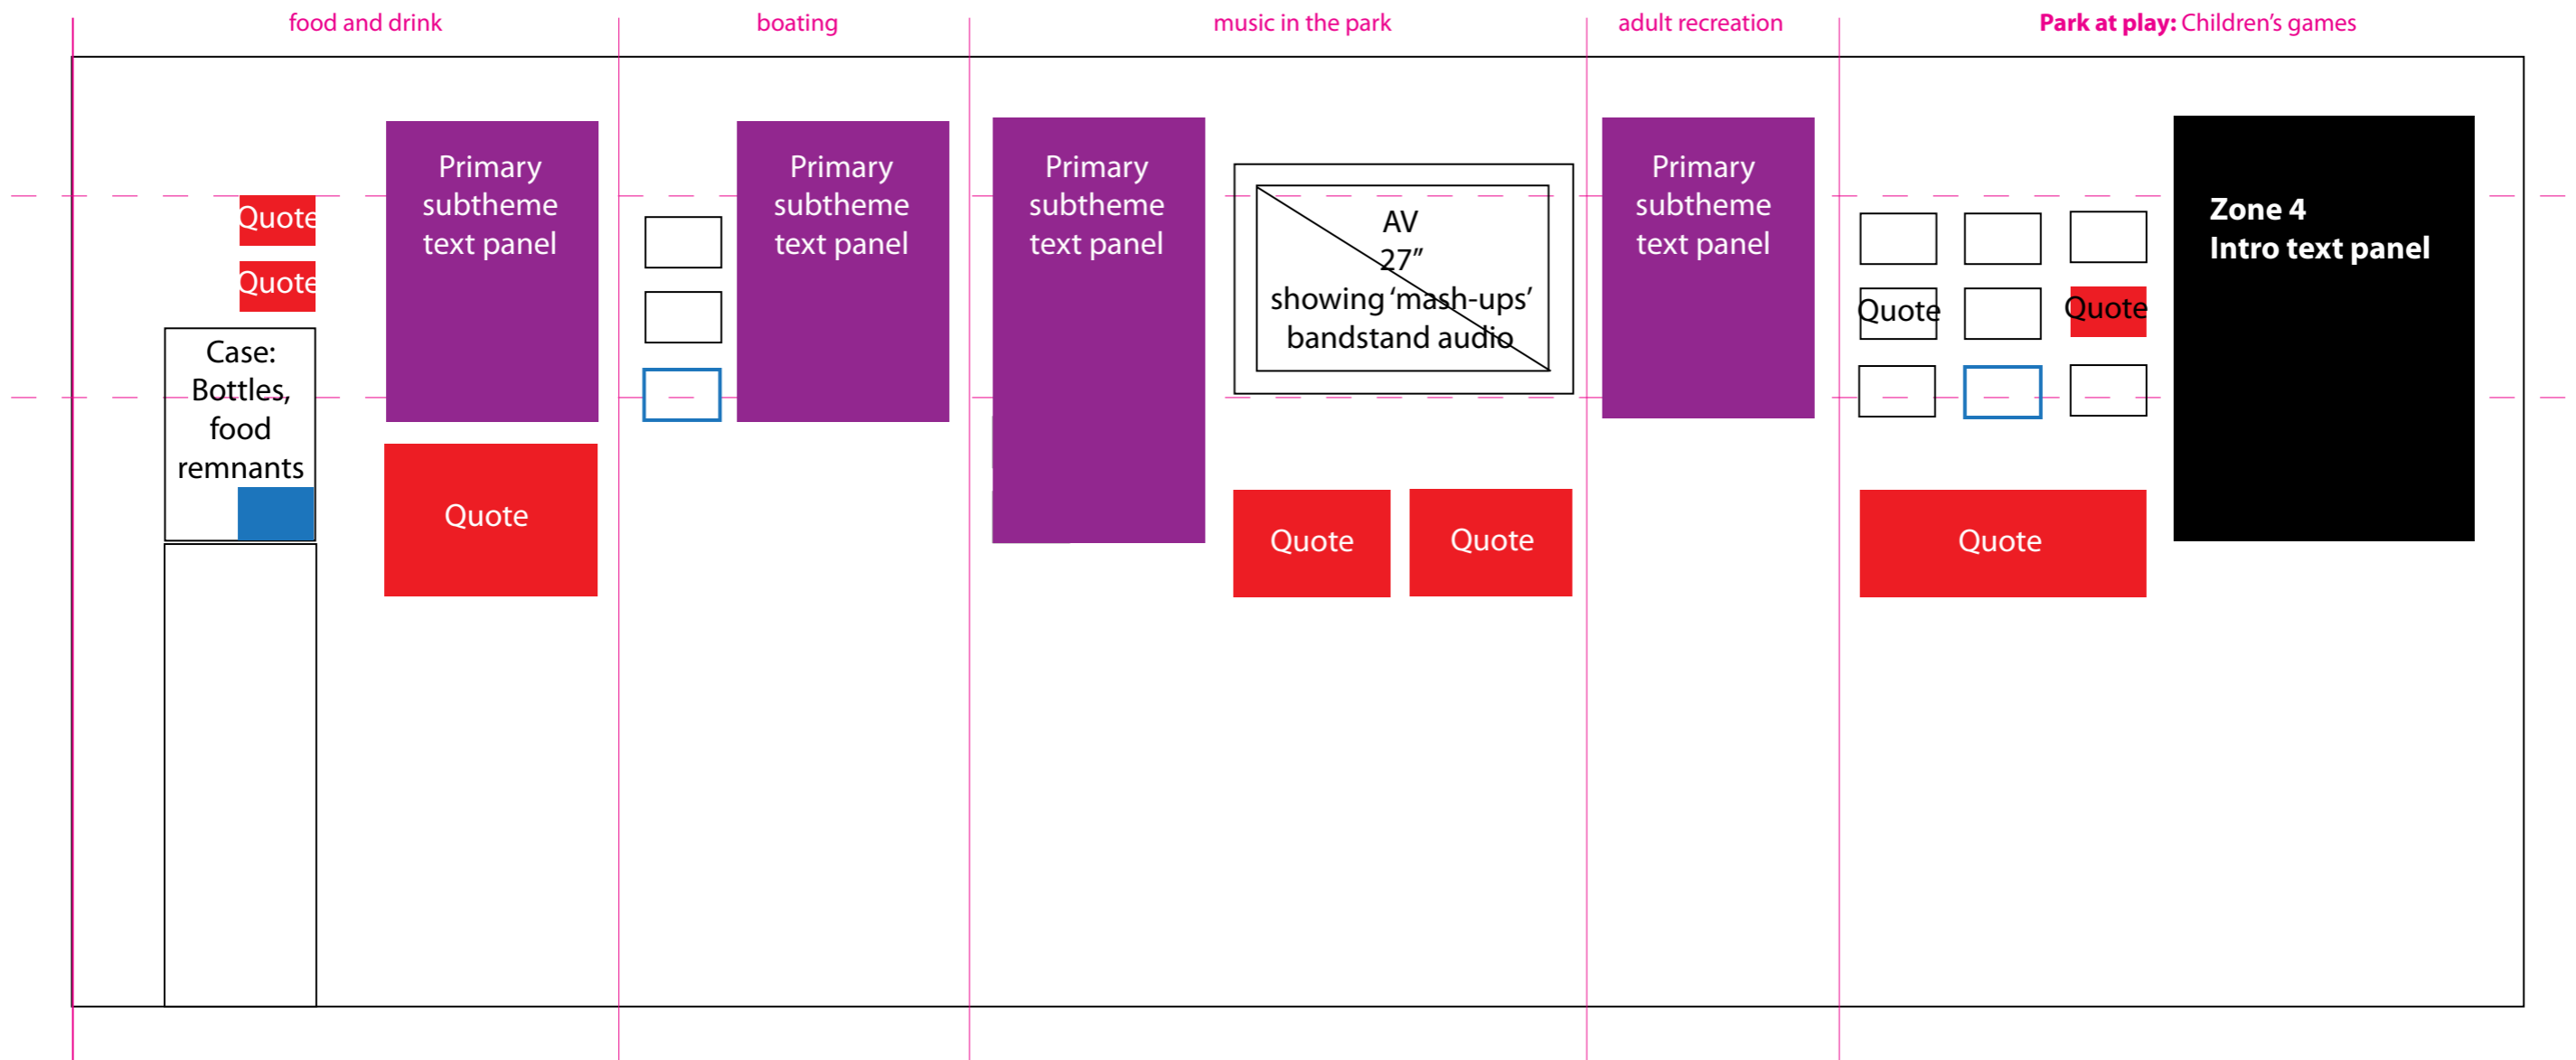

Zone 2

Zone 1

Zone 4

Zone 5

Zone 6

Visual mapping 1

131_MM_WPEXH / Whitwoth Park: Pleasure, Play and Politics

Manchester Museum
 Visual mapping of Wall 2
 Zone 1 Introduction

Zone 1: Introduction

Visual mapping 1

on

what did the archaeology work involve

setting the scene

Manchester Museum
 Visual mapping of Wall 2
 Zone 2 People in the Park

Zone 2: People in the park

Manchester Museum

Visual mapping of Wall 3
Zone 3 Nature/Culture

Visual mapping 1

131_MM_WPEXH / Whitwoth Park: Pleasure, Play and Politics

Manchester Museum
 Visual mapping of Wall 4
 Zone 4 The Park at Play

Manchester Museum

Visual mapping of Wall 5
Zone 5 The Park at War

Manchester Museum

Visual mapping of Wall 6
Zone 6 Memory and Commemoration

remembering through postcards

remembering through artifacts

memory 'trees'

statues in the park