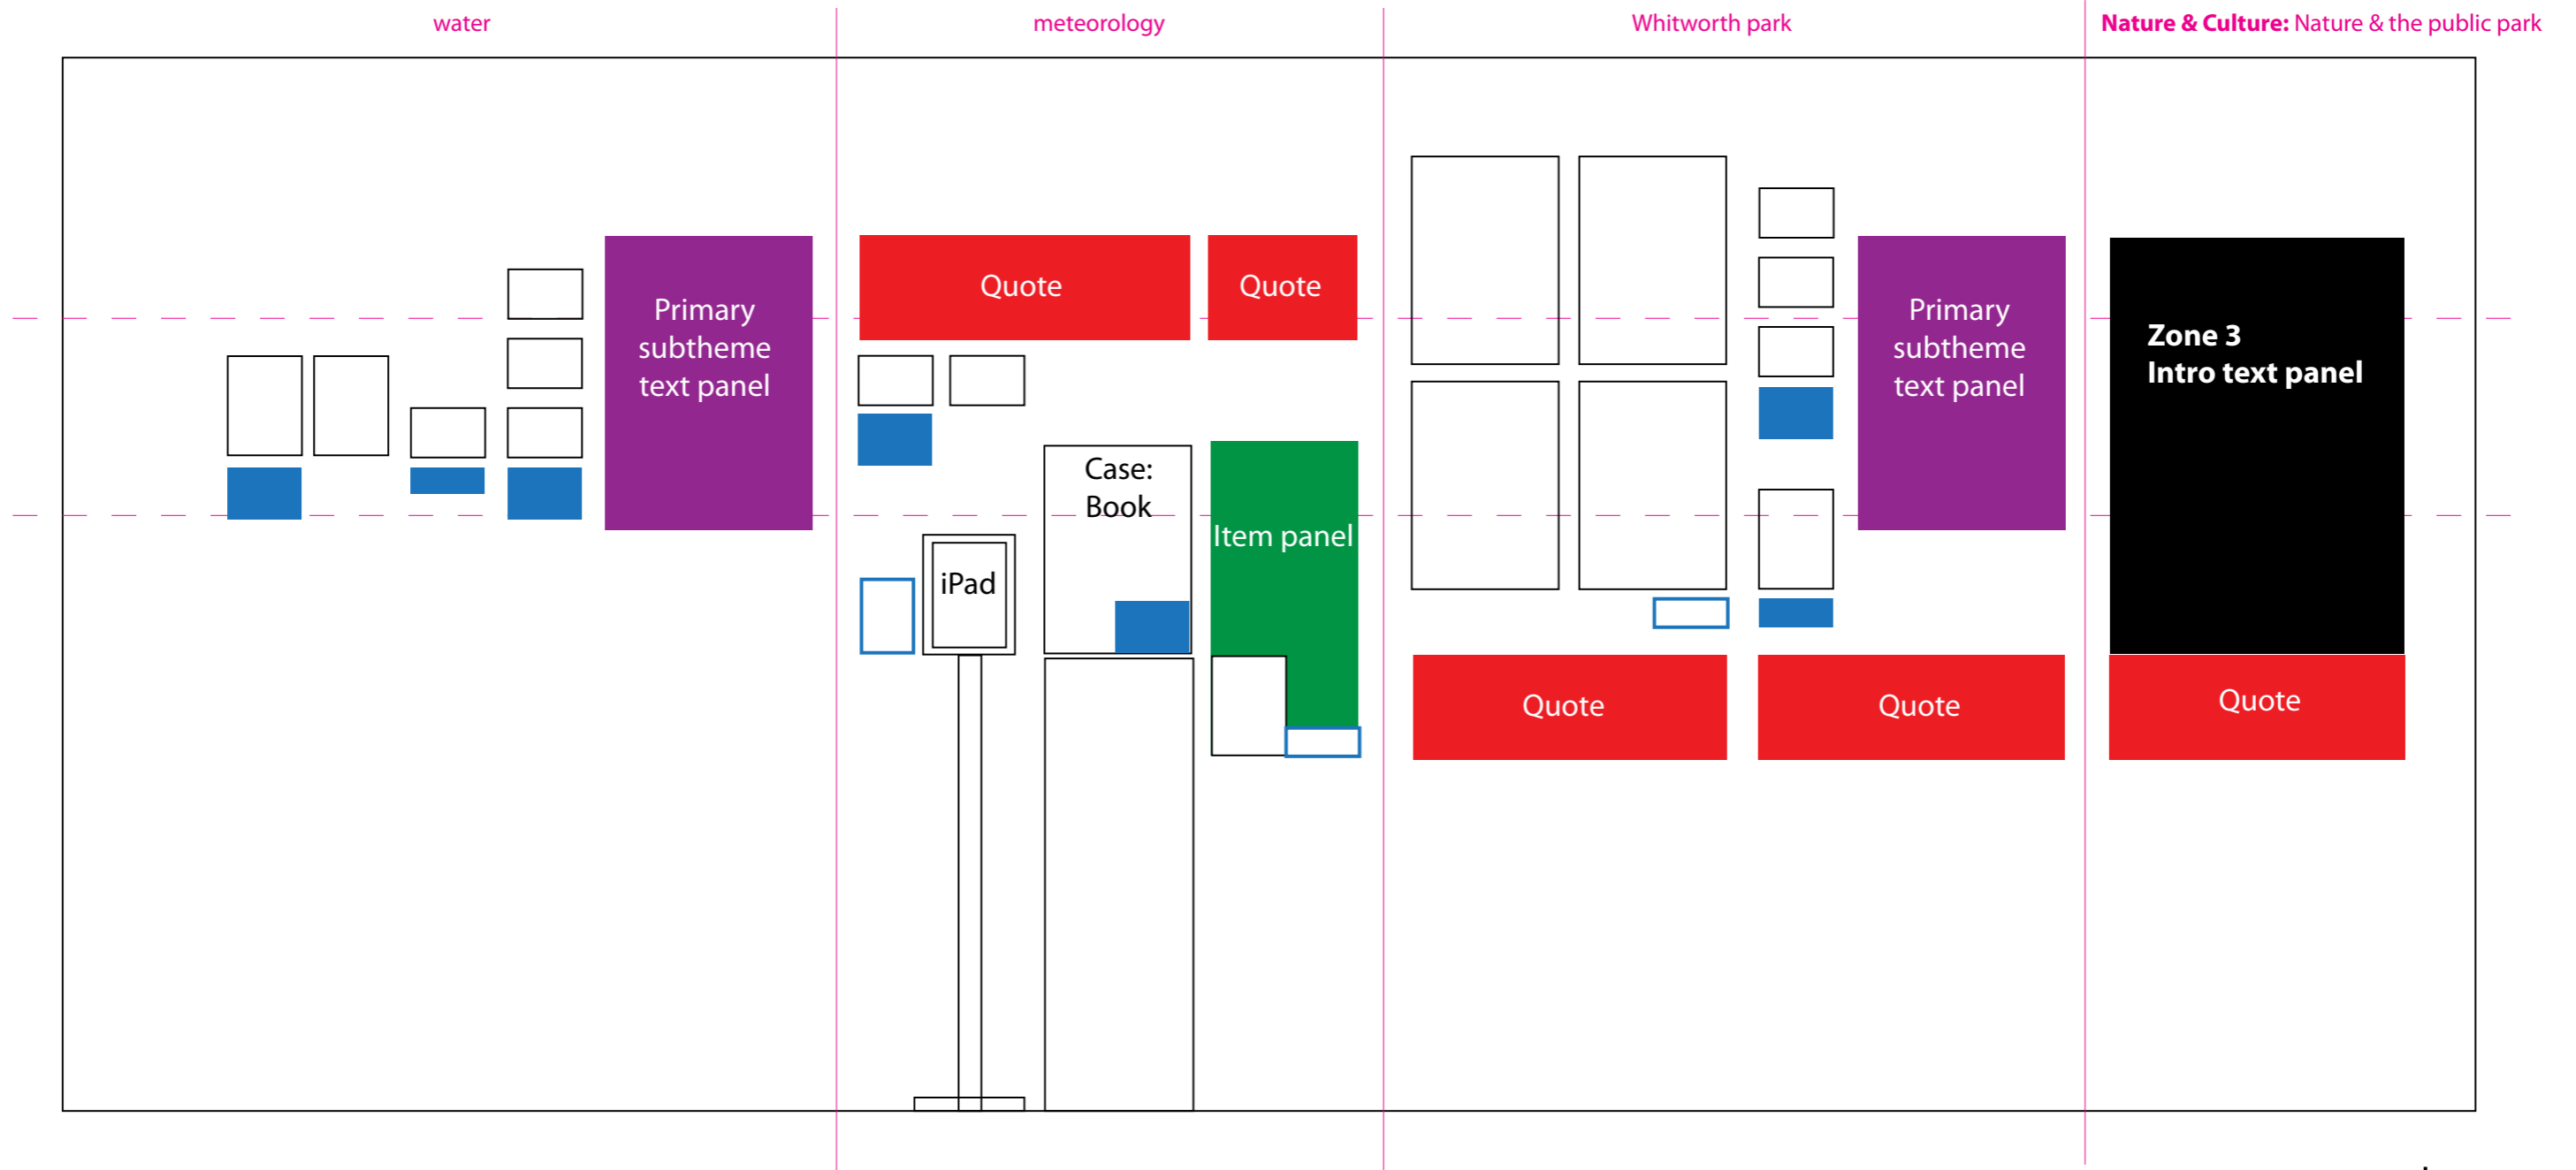

Label text panel
Working size: A6 & half A6
Word count: 20 (max 30)

Label text panel: awaiting text
As above...

Quote areas
Word count: TBC (short and snappy)

Manchester Museum

Visual mapping of Central Unit (increased in length)
showing where additional items will be located -
see email for further details, thanks.

Zone 2

Zone 1

Zone 4

Zone 5

Zone 6

Visual mapping 1

131_MM_WPEXH / Whitwoth Park: Pleasure, Play and Politics

Manchester Museum
 Visual mapping of Wall 2
 Zone 1 Introduction

Zone 1: Introduction

Visual mapping 1

on

what did the archaeology work involve

setting the scene

Manchester Museum
 Visual mapping of Wall 2
 Zone 2 People in the Park

Zone 2: People in the park

Manchester Museum

Visual mapping of Wall 3
Zone 3 Nature/Culture

Visual mapping 1

131_MM_WPEXH / Whitwoth Park: Pleasure, Play and Politics

Manchester Museum
 Visual mapping of Wall 4
 Zone 4 The Park at Play

Manchester Museum