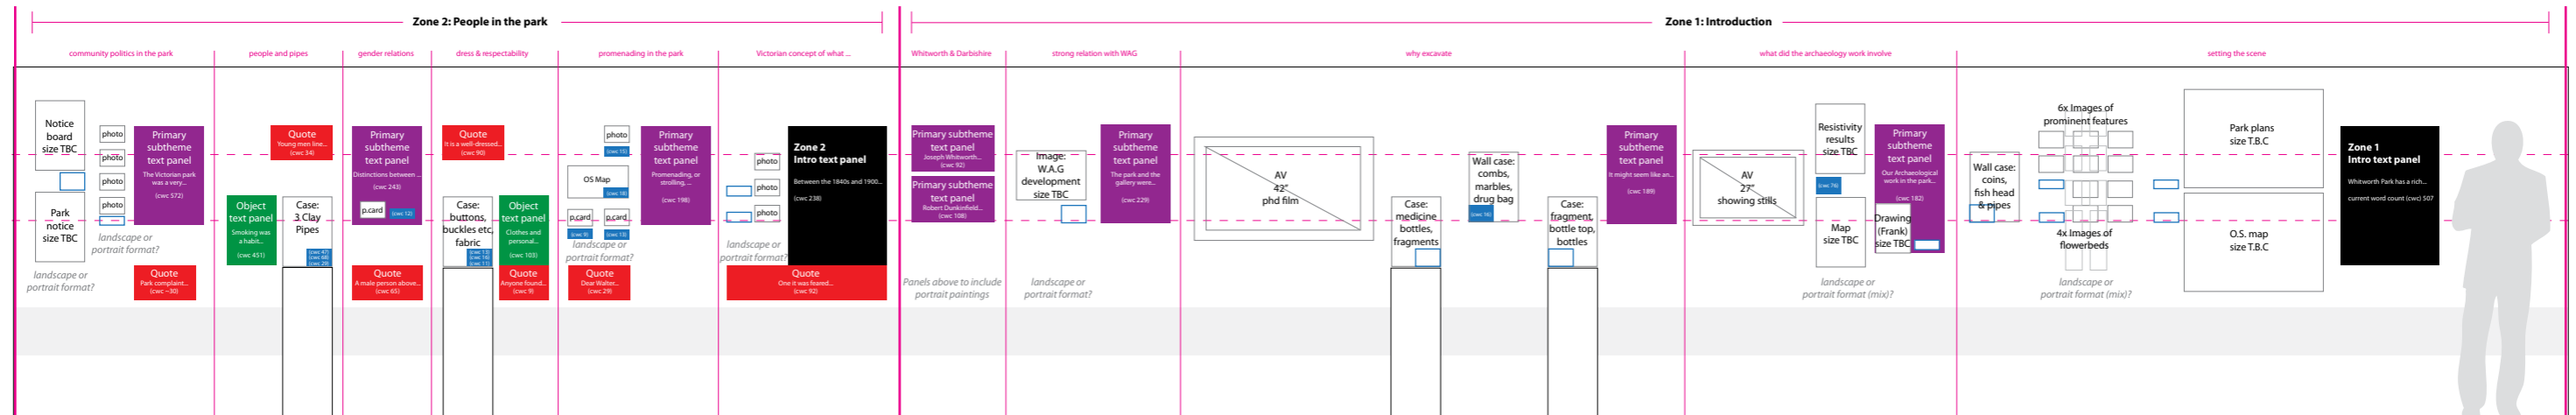

Visual Mapping 1

// WHITWORTH PARK EXHIBITION

Whitworth Park: Pleasure, Play and Politics
Manchester Museum

02/04/14

Manchester Museum

Visual mapping of Wall 2 (full length) showing:
Zone 1 Introduction and Zone 2 People in the Park

KEY: Text panels and suggested word counts

Zone intro text panel
Working size: A1
Word count: Reduce to 50-100 word 'header text'?

Primary subtheme text panel
Working size: A2
Word count: 150 (max 200)

Object-in-focus text panel
Working size: A3
Word count: 75 (max 100)

Label text panel
Working size: A6 & half A6
Word count: 20 (max 30)

Label text panel: awaiting text
As above...

Quote areas
Word count: TBC (short and snappy)

Manchester Museum

Visual mapping of Central Unit (increased in length)
showing where additional items will be located -
see email for further details, thanks.

Zone 1: Introduction

Visual mapping 1

on

what did the archaeology work involve

setting the scene

Manchester Museum
 Visual mapping of Wall 2
 Zone 2 People in the Park

Zone 2: People in the park

Manchester Museum