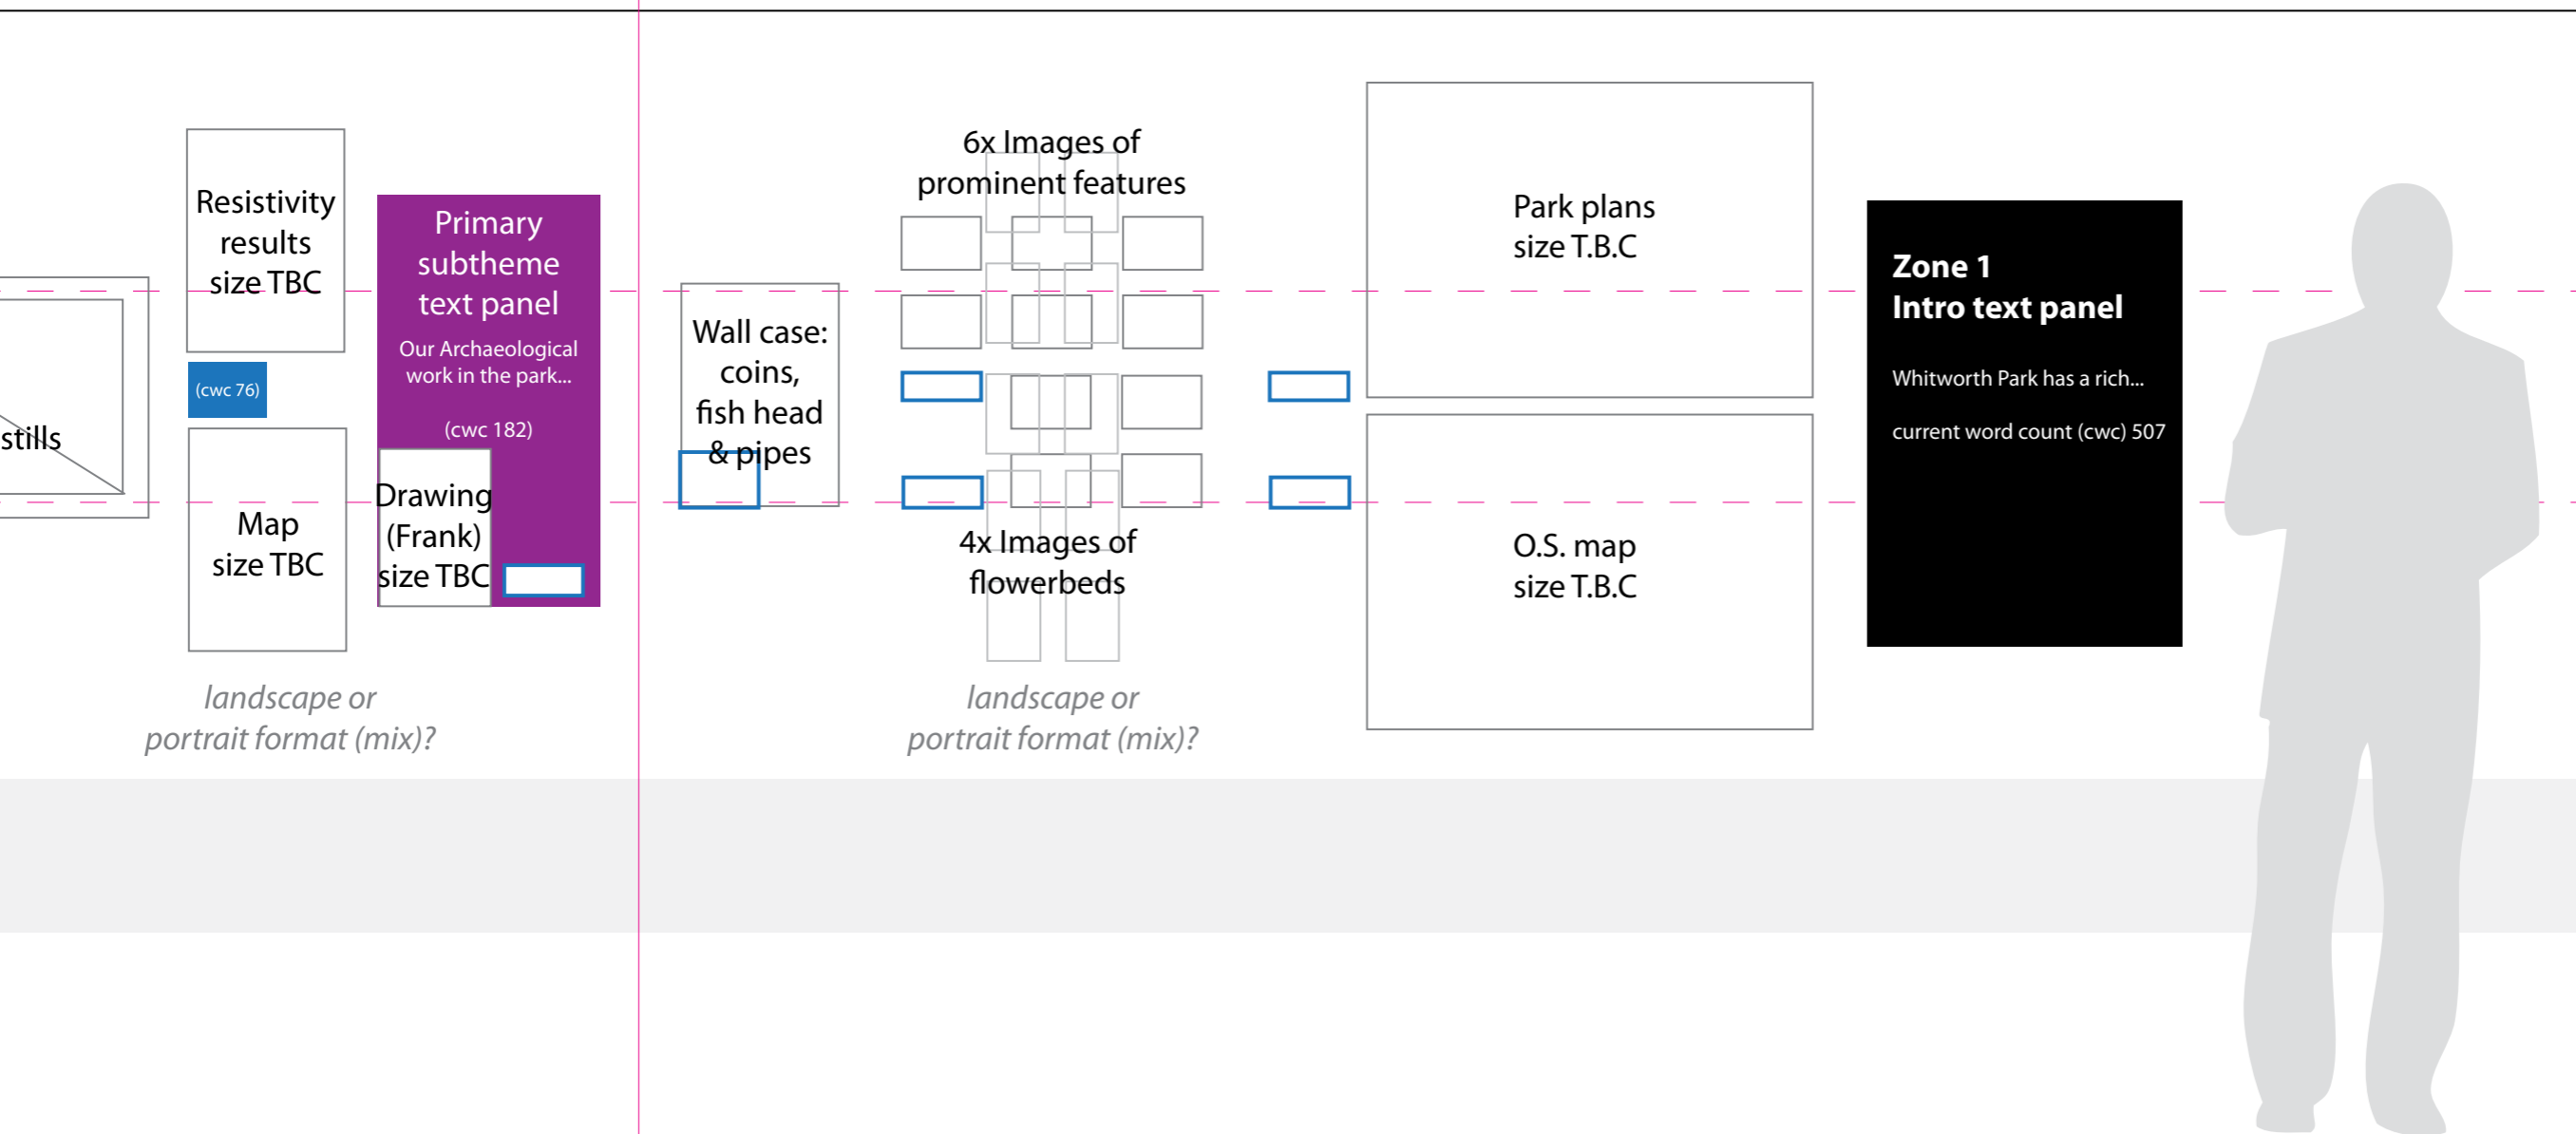

Label text panel
Working size: A6 & half A6
Word count: 20 (max 30)

Label text panel: awaiting text
As above...

Quote areas
Word count: TBC (short and snappy)

Manchester Museum

Visual mapping of Central Unit (increased in length)
showing where additional items will be located -
see email for further details, thanks.

Zone 2

Zone 1

Zone 4

Zone 5

Zone 6

Visual mapping 1

131_MM_WPEXH / Whitwoth Park: Pleasure, Play and Politics

Manchester Museum
 Visual mapping of Wall 2
 Zone 1 Introduction

Zone 1: Introduction

Visual mapping 1

on

what did the archaeology work involve

setting the scene

Manchester Museum
 Visual mapping of Wall 2
 Zone 2 People in the Park

Zone 2: People in the park

Manchester Museum

Visual mapping of Wall 3
Zone 3 Nature/Culture

Visual mapping 1

131_MM_WPEXH / Whitwoth Park: Pleasure, Play and Politics

Manchester Museum
 Visual mapping of Wall 4
 Zone 4 The Park at Play

Manchester Museum