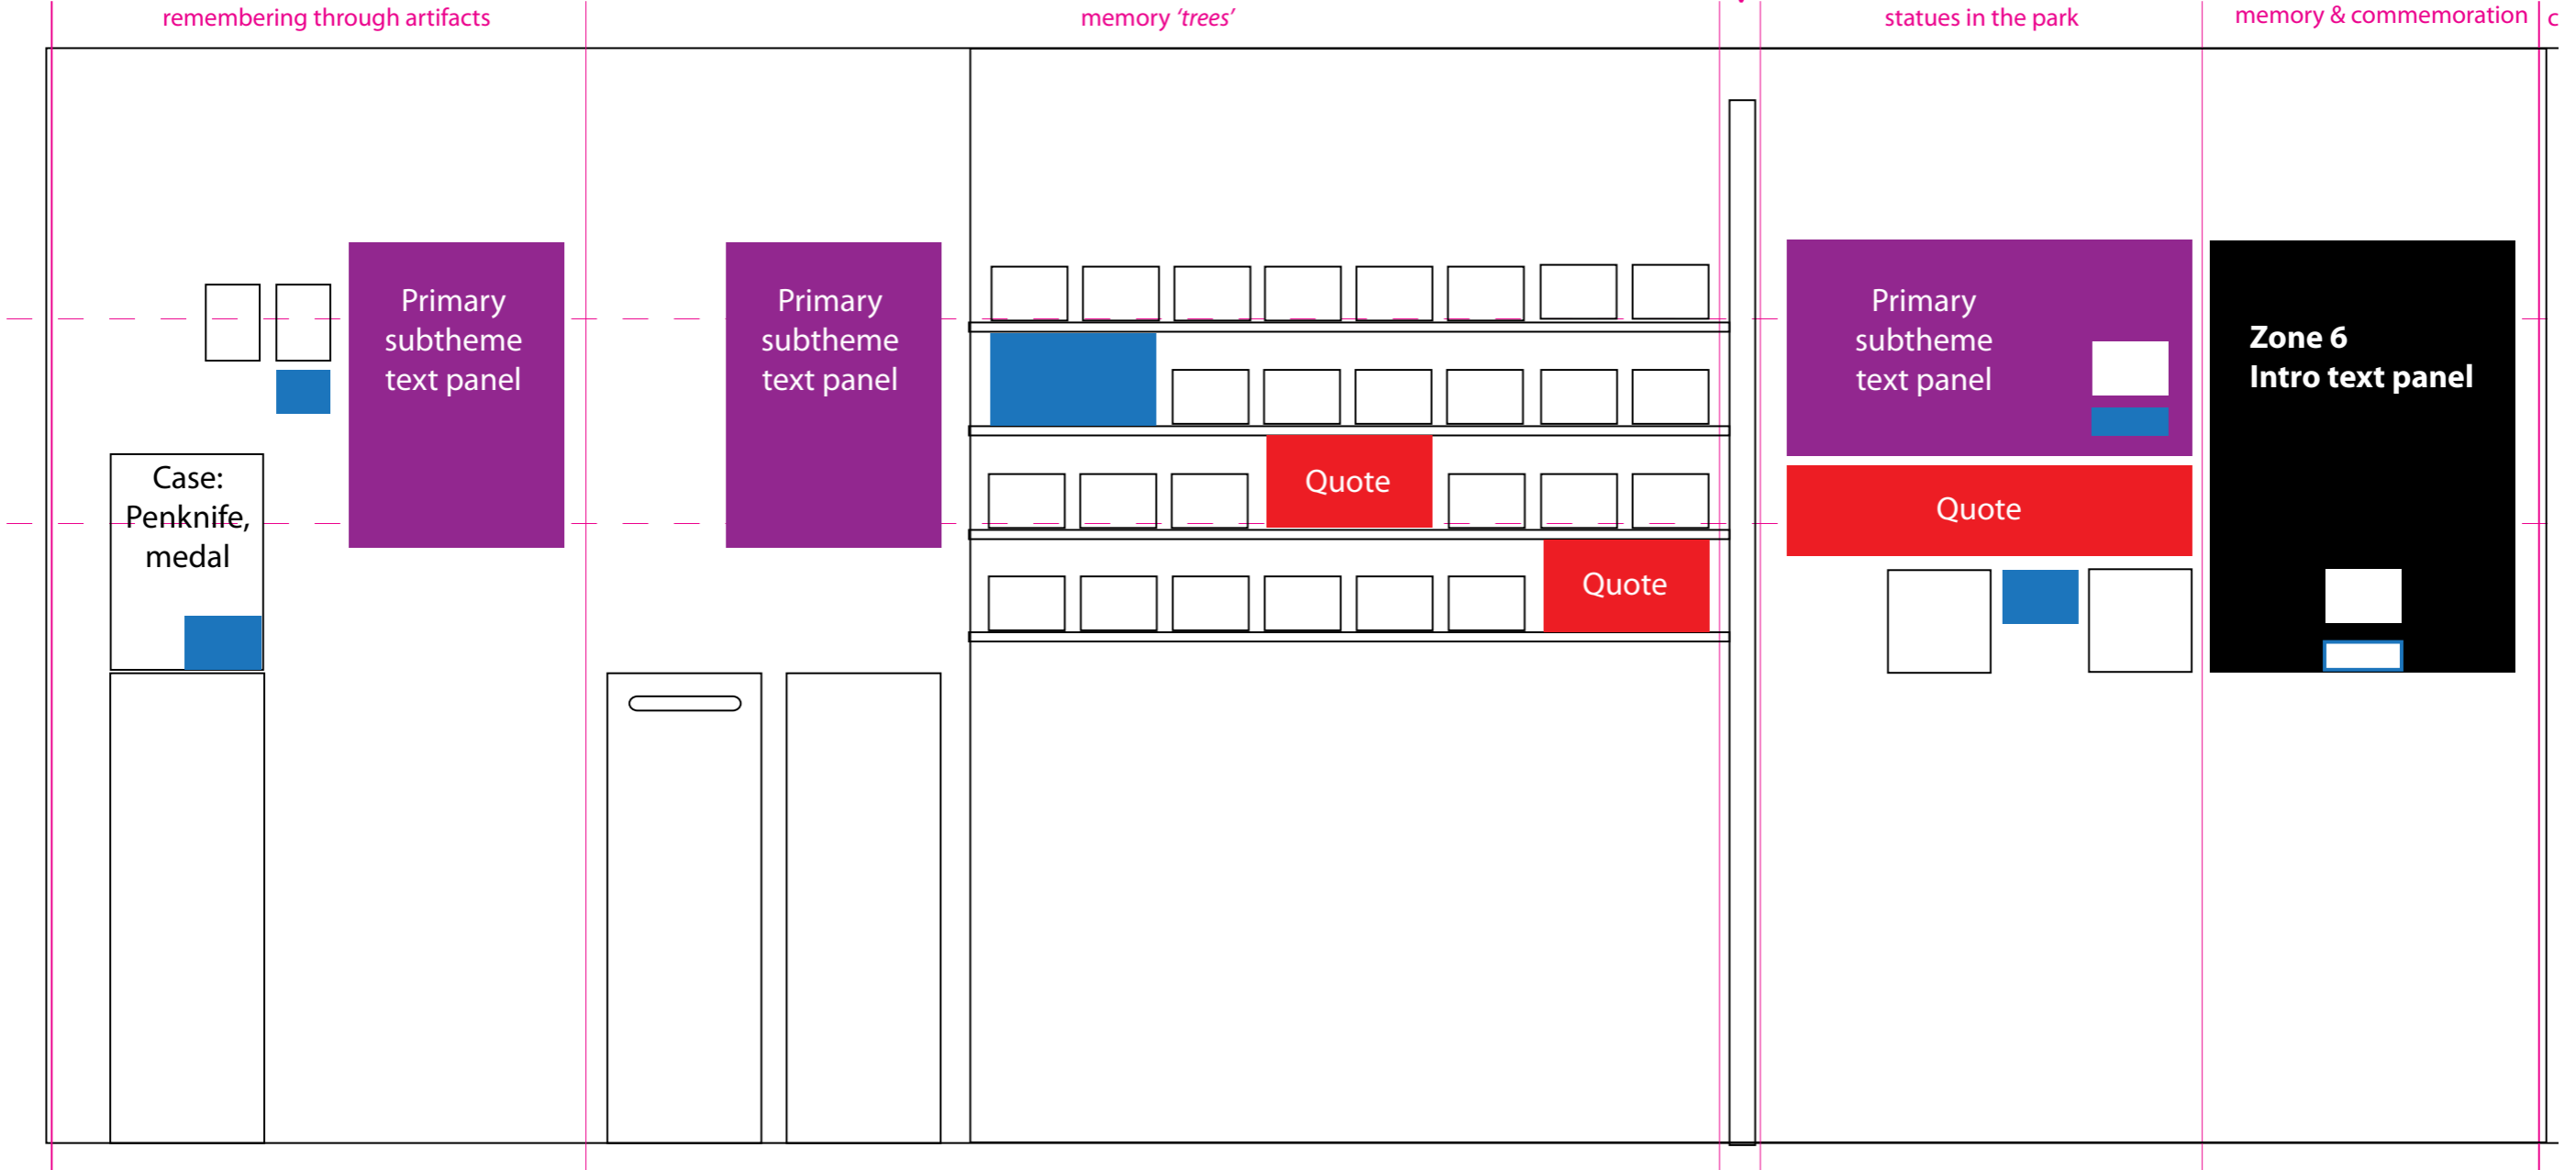

Zone 1: Introduction

Visual mapping 1

on

what did the archaeology work involve

setting the scene

Manchester Museum
 Visual mapping of Wall 2
 Zone 2 People in the Park

Zone 2: People in the park

Manchester Museum

Visual mapping of Wall 3
Zone 3 Nature/Culture

Visual mapping 1

131_MM_WPEXH / Whitwoth Park: Pleasure, Play and Politics

Manchester Museum
 Visual mapping of Wall 4
 Zone 4 The Park at Play

Manchester Museum

Visual mapping of Wall 5
Zone 5 The Park at War

Manchester Museum

Visual mapping of Wall 6
Zone 6 Memory and Commemoration

remembering through postcards

remembering through artifacts

memory 'trees'

statues in the park

Memory & Commemoration:
memory & commemoration | c

Visual mapping 1

Manchester Museum

Visual mapping of Wall 6
Zone 6 Memory and Commemoration / postcard wall