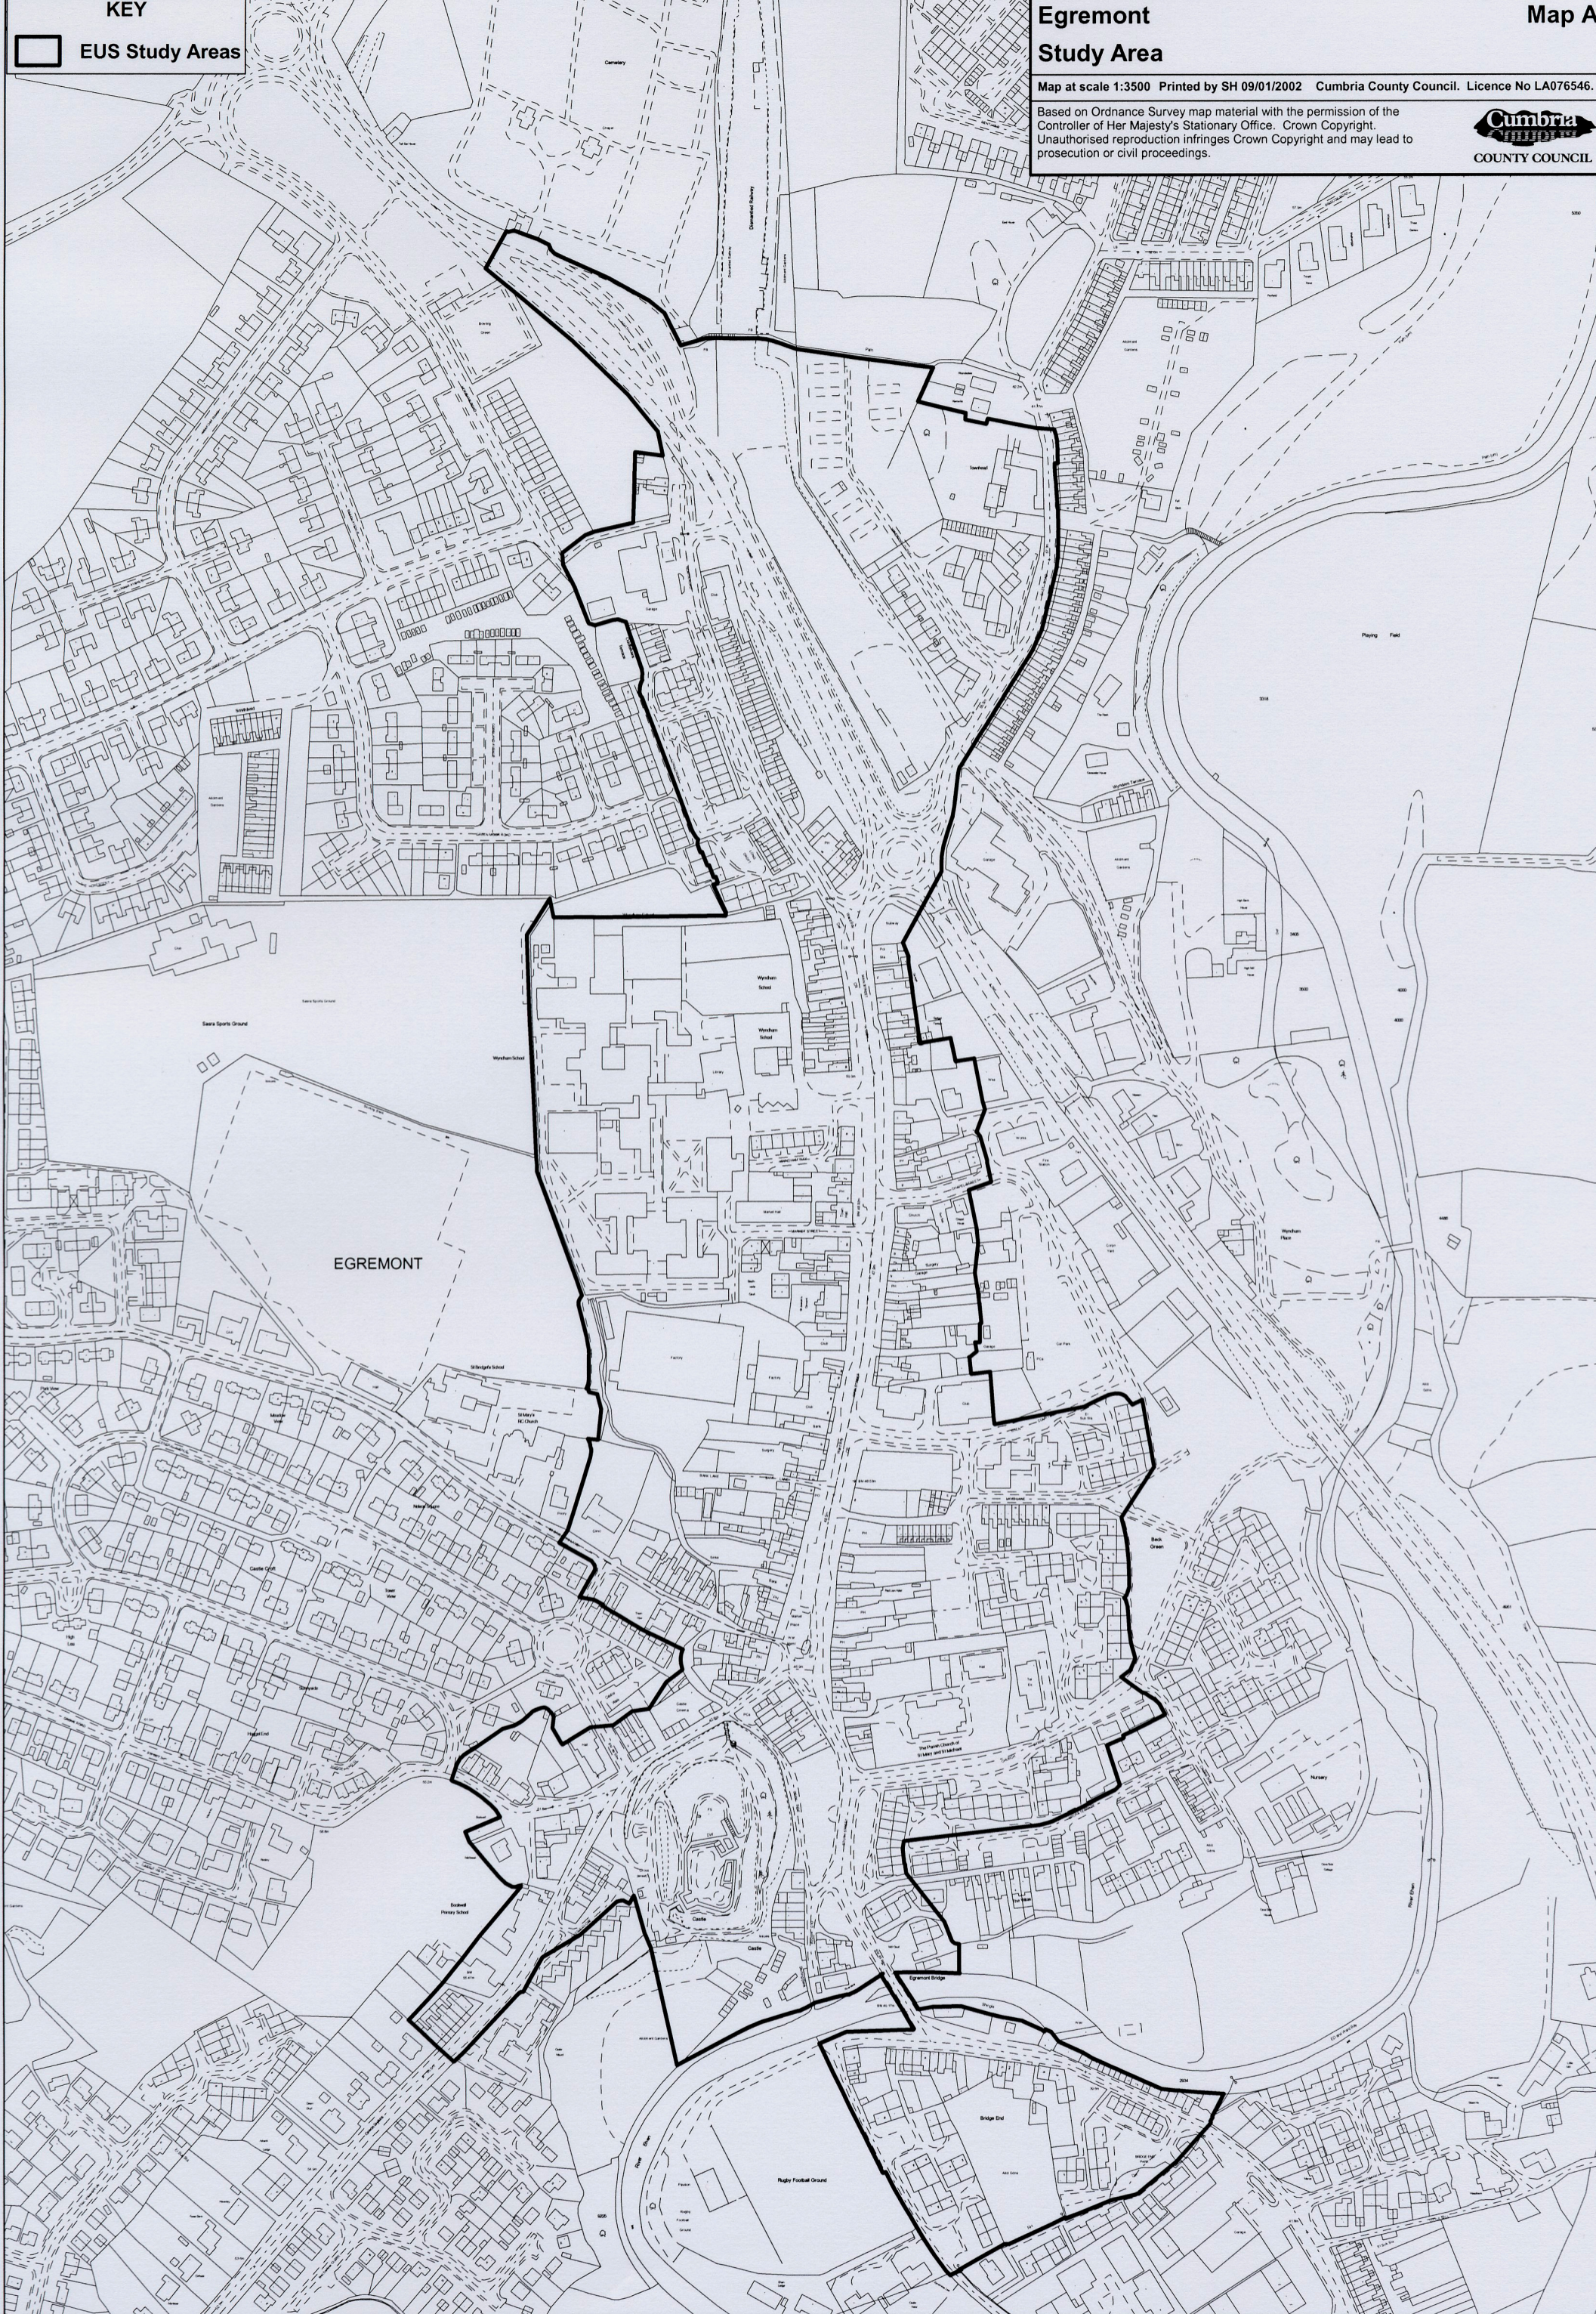

KEY

EUS Study Areas

Egremont Study Area

Map A

Map at scale 1:3500 Printed by SH 09/01/2002 Cumbria County Council. Licence No LA076546.

Based on Ordnance Survey map material with the permission of the Controller of Her Majesty's Stationary Office. Crown Copyright. Unauthorised reproduction infringes Crown Copyright and may lead to prosecution or civil proceedings.

EGREMONT

Sears Sports Ground

Windham School

Windham School

Windham School

Stirling's School

St Mary's RC Church

Druid Primary School