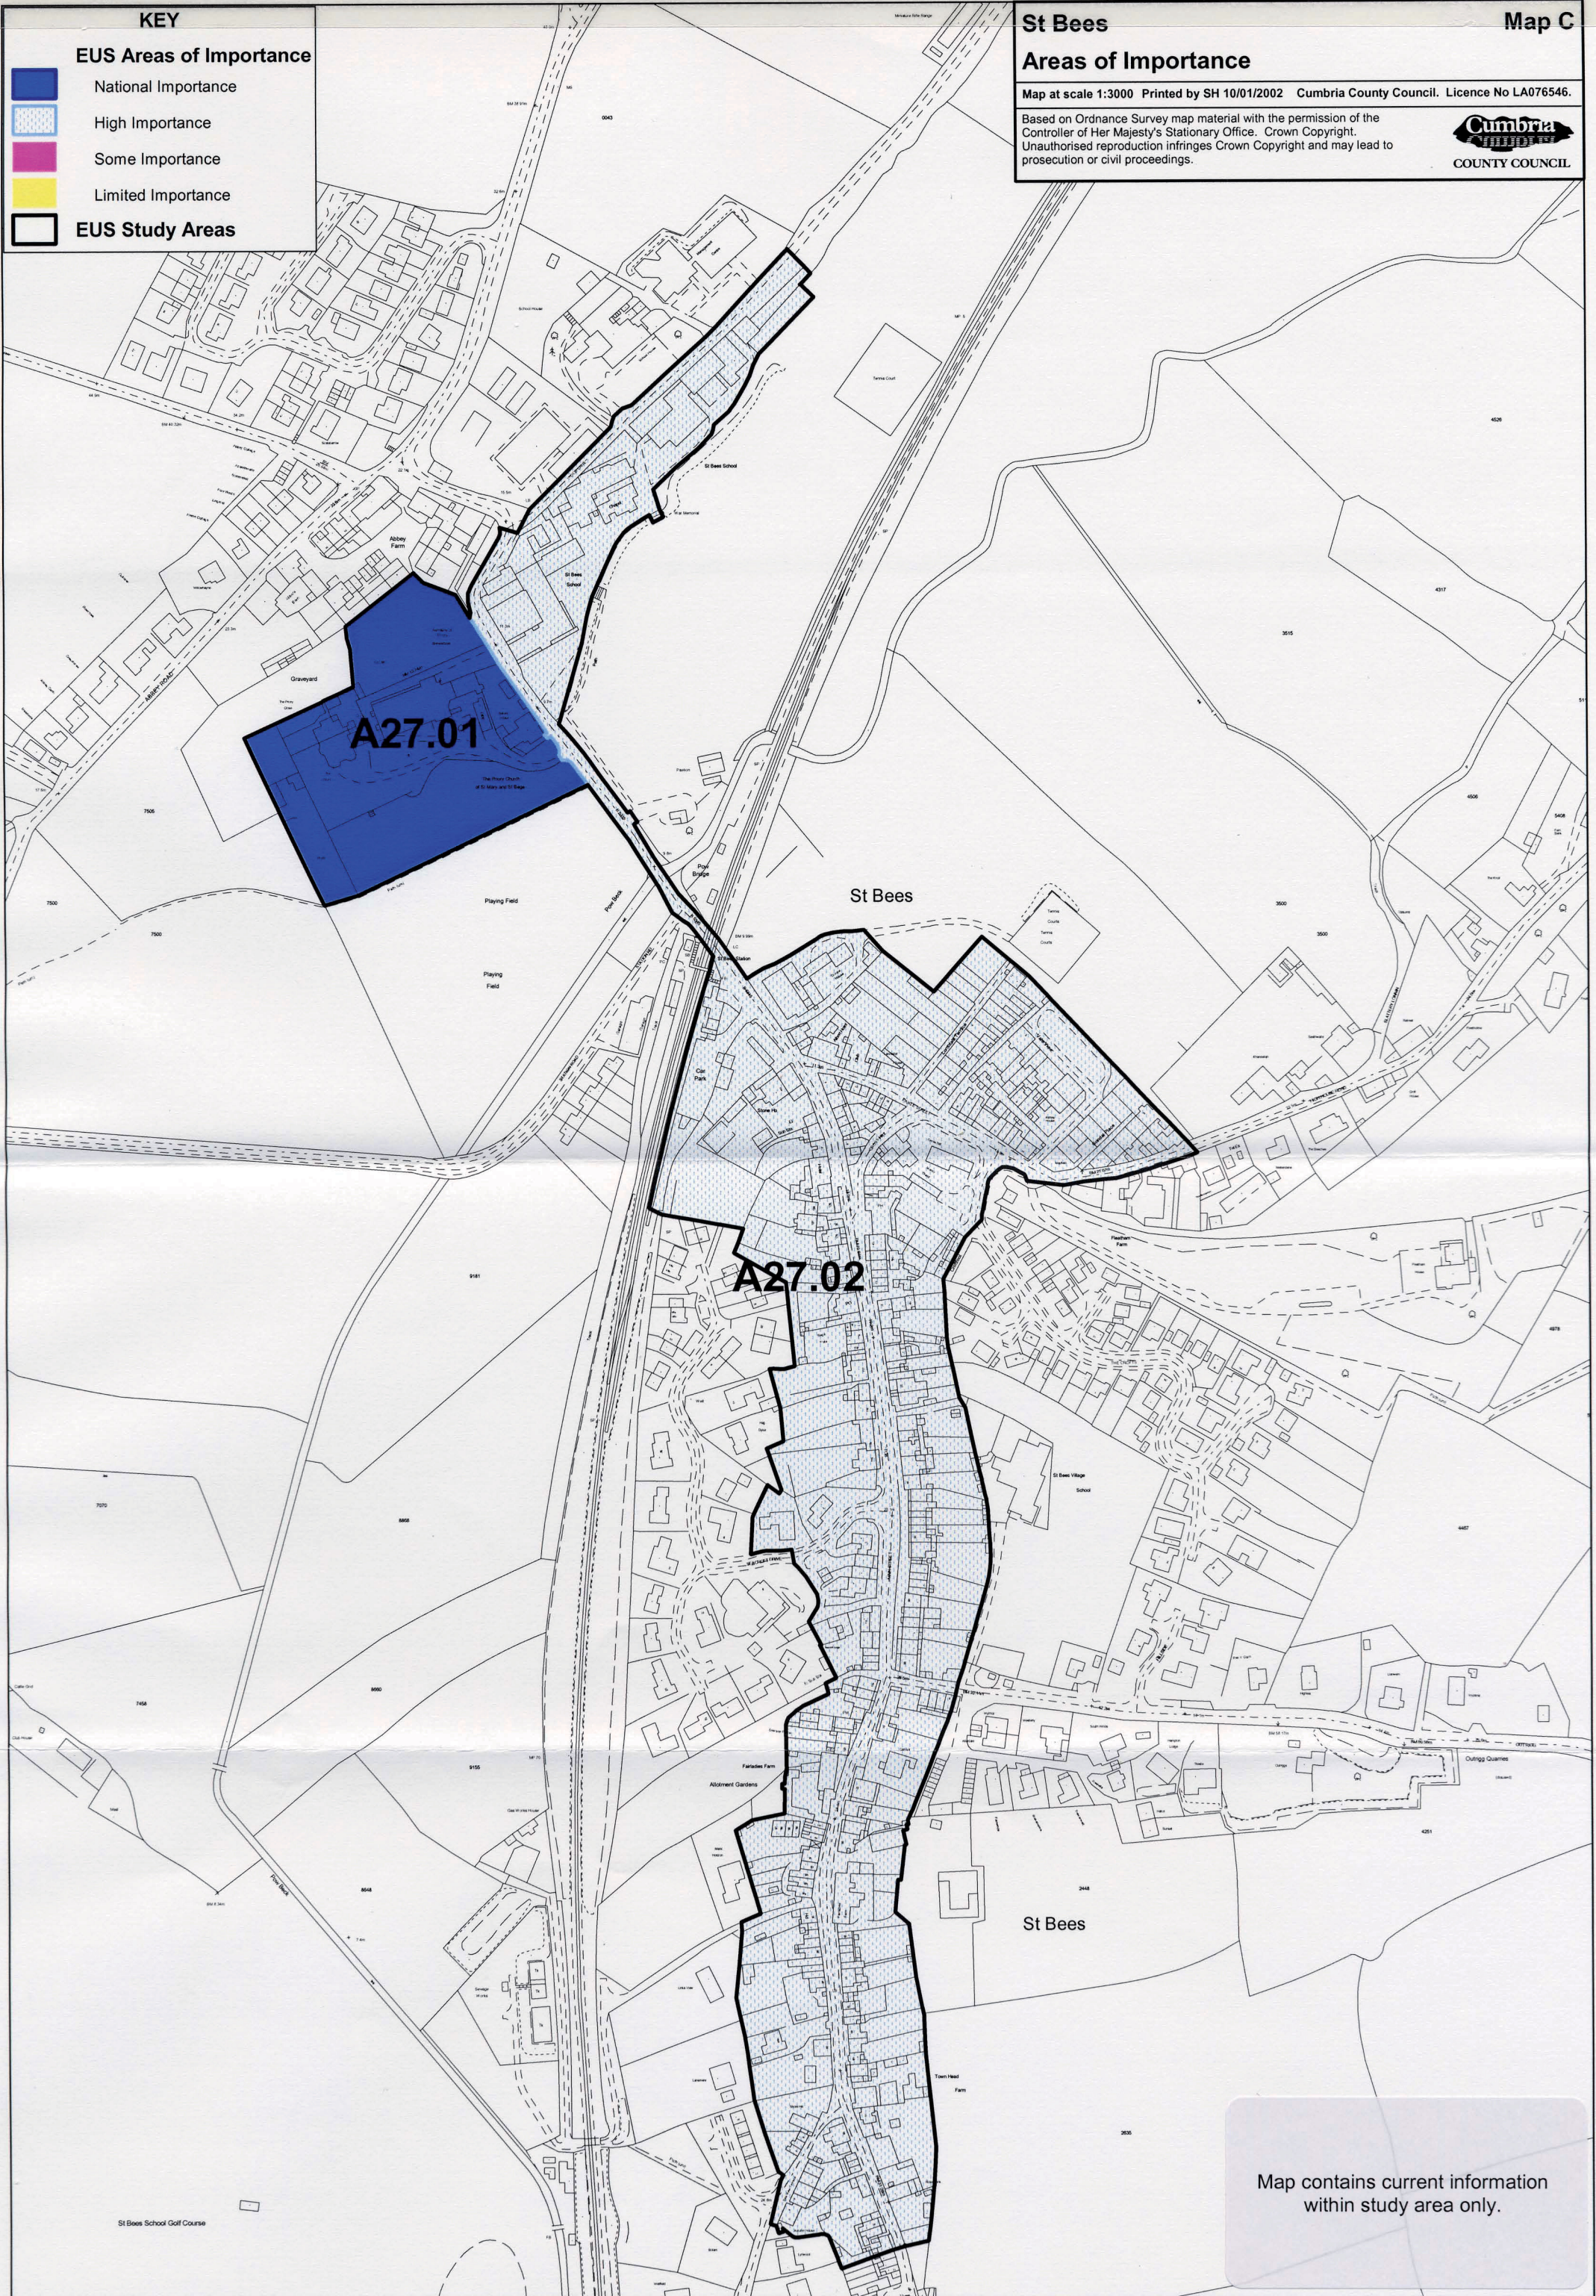

KEY

- EUS Areas of Importance**
-  National Importance
-  High Importance
-  Some Importance
-  Limited Importance
-  EUS Study Areas

St Bees

Map C

Areas of Importance

Map at scale 1:3000 Printed by SH 10/01/2002 Cumbria County Council. Licence No LA076546.

Based on Ordnance Survey map material with the permission of the Controller of Her Majesty's Stationary Office. Crown Copyright. Unauthorised reproduction infringes Crown Copyright and may lead to prosecution or civil proceedings.

Map contains current information within study area only.