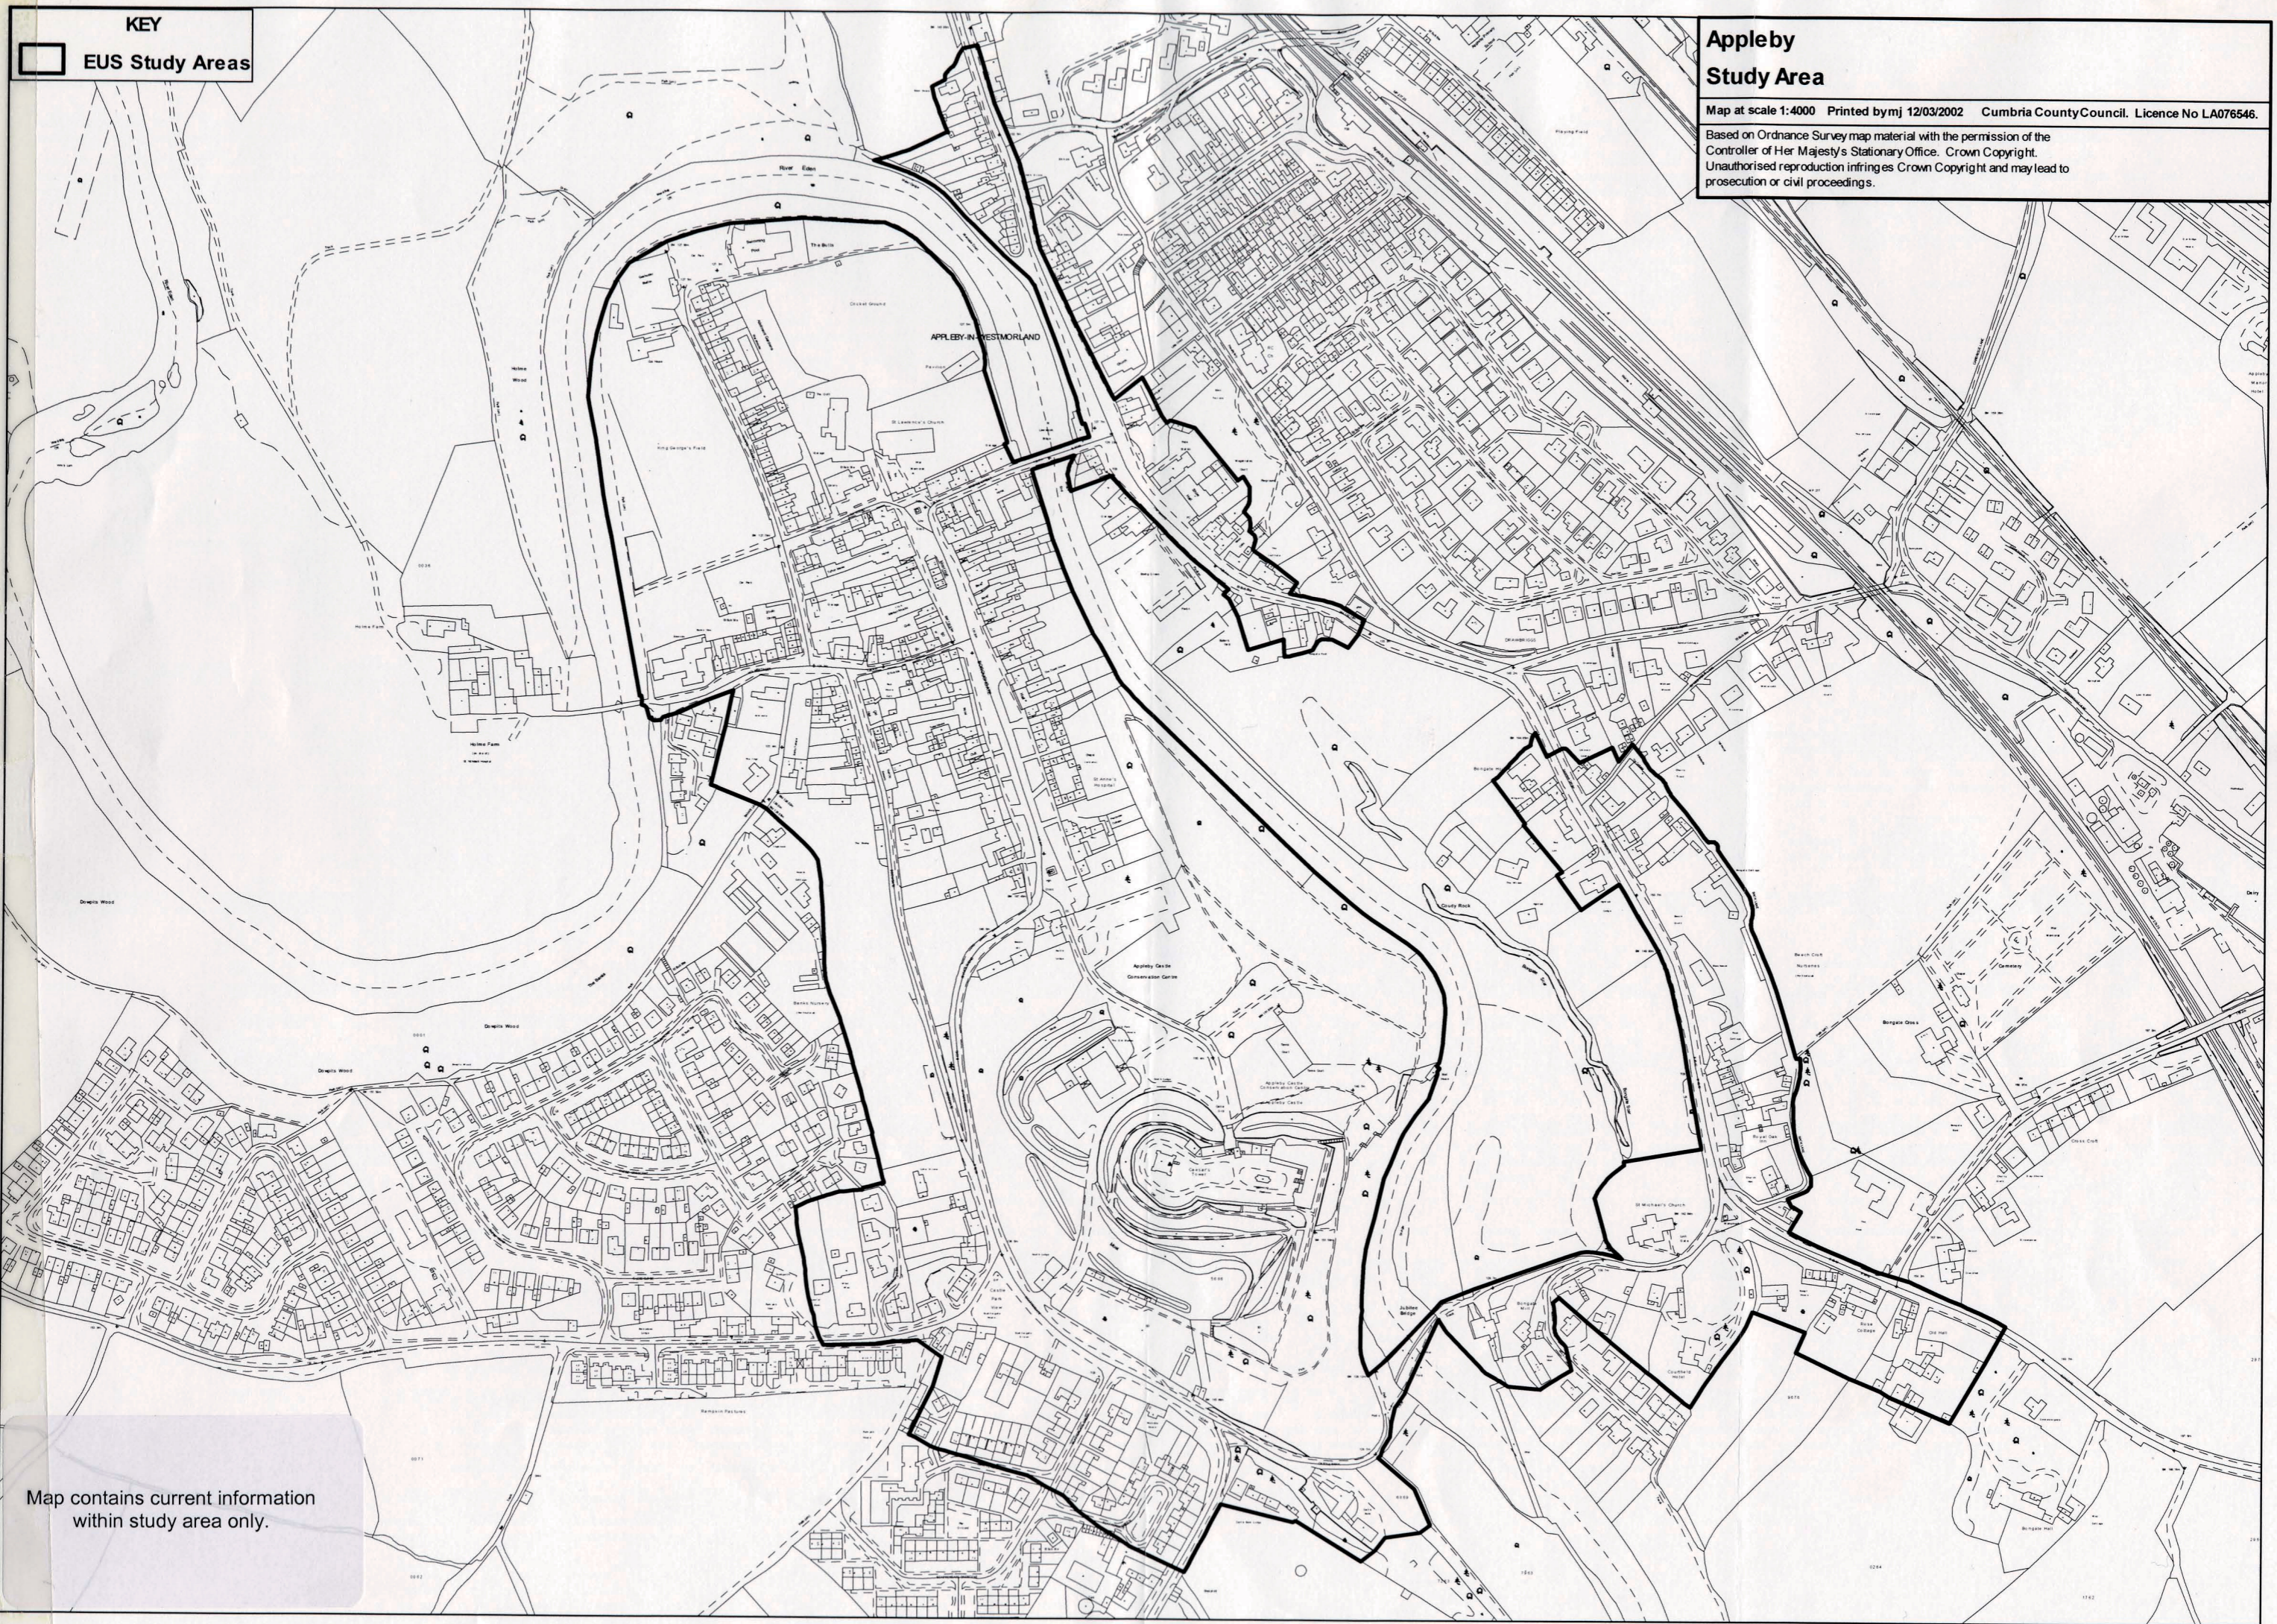

KEY
□ EUS Study Areas

Appleby Study Area
Map at scale 1:4000 Printed bymj 12/03/2002 Cumbria County Council. Licence No LA076546.
Based on Ordnance Survey map material with the permission of the Controller of Her Majesty's Stationary Office. Crown Copyright. Unauthorised reproduction infringes Crown Copyright and may lead to prosecution or civil proceedings.

Map contains current information within study area only.