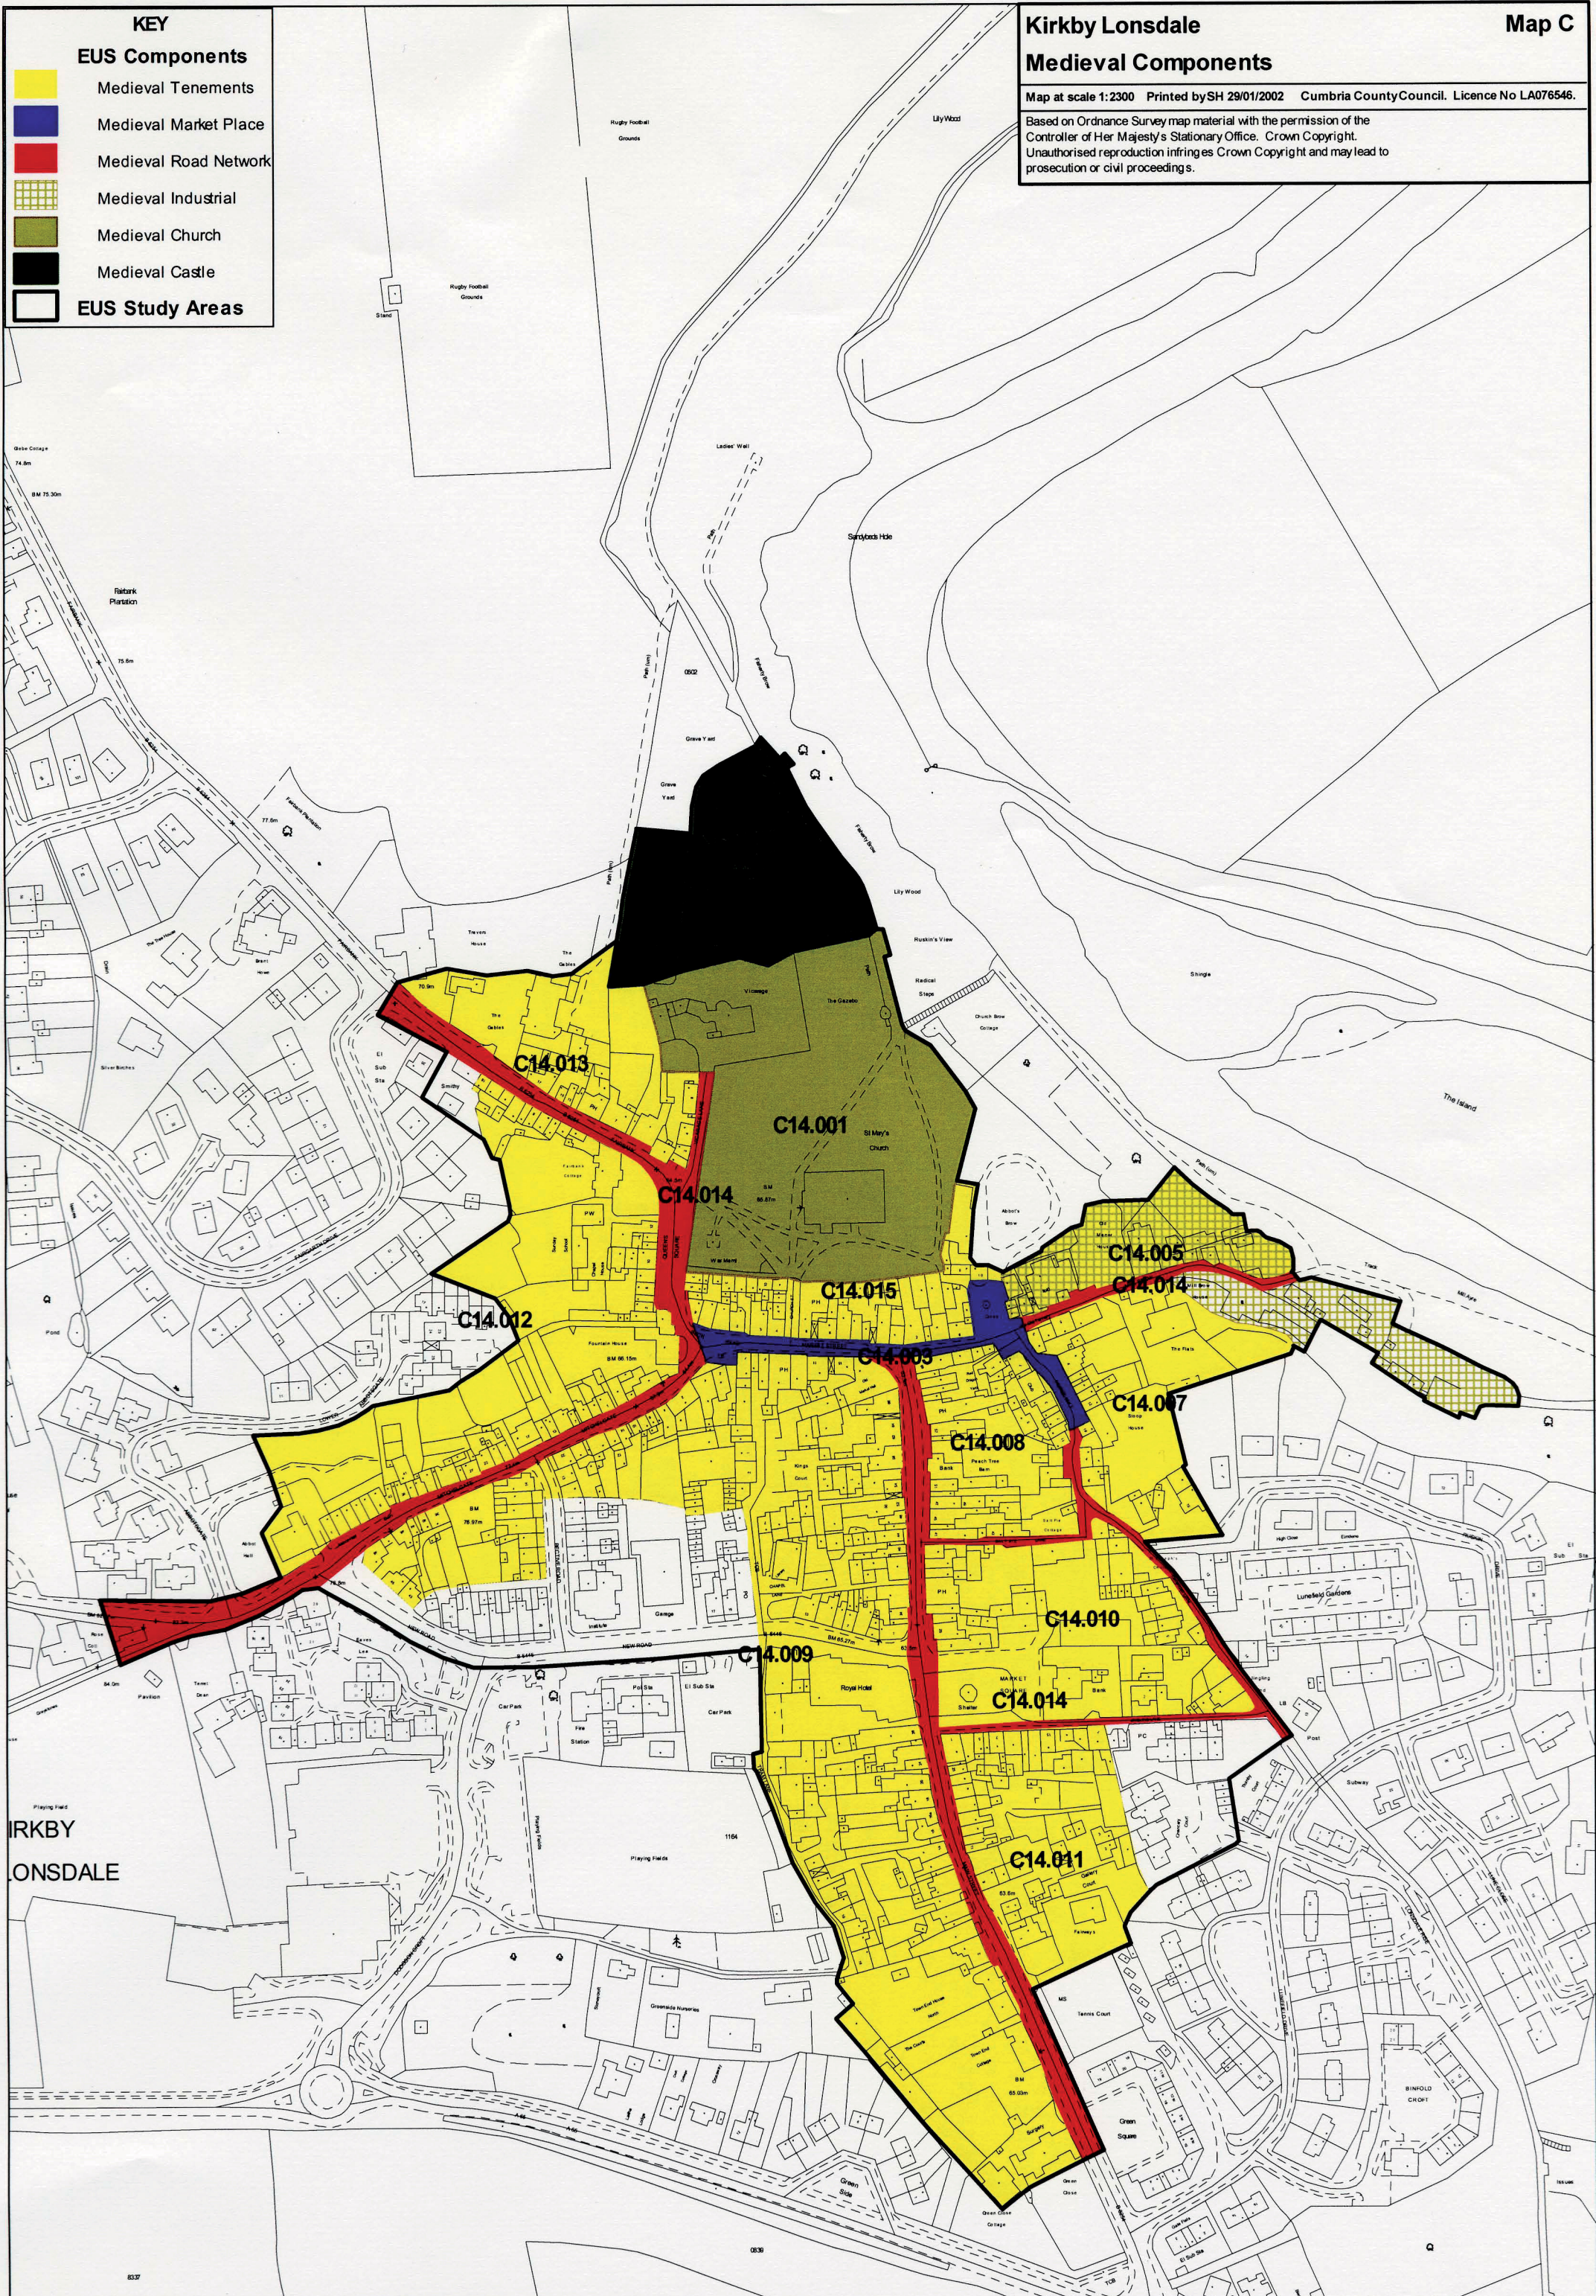

Medieval Components

Map at scale 1:2300 Printed by SH 29/01/2002 Cumbria County Council. Licence No LA076546.

Based on Ordnance Survey map material with the permission of the Controller of Her Majesty's Stationary Office. Crown Copyright. Unauthorised reproduction infringes Crown Copyright and may lead to prosecution or civil proceedings.

KEY

EUS Components

- Medieval Tenements
- Medieval Market Place
- Medieval Road Network
- Medieval Industrial
- Medieval Church
- Medieval Castle
- EUS Study Areas

KIRKBY LONSDALE