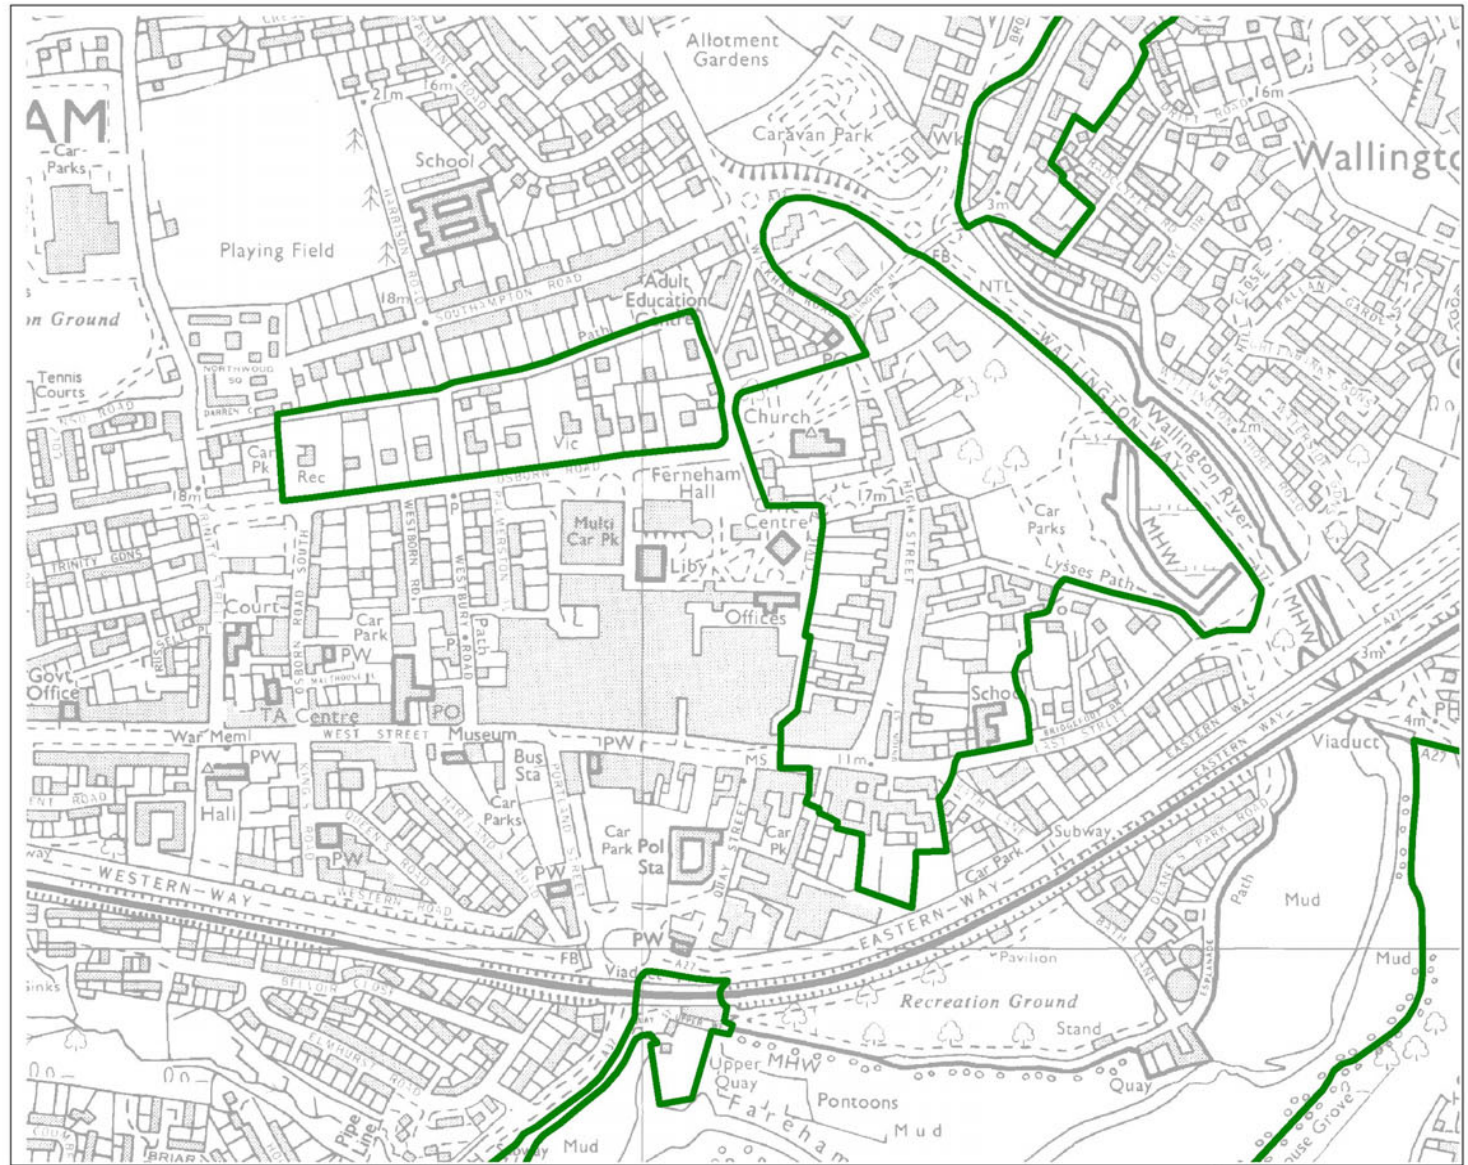

 Conservation Area

MAP A FAREHAM CONSERVATION AREAS

(c) Crown Copyright 1998  
HCC 076651  
Reproduced from the Ordnance Survey  
map with the permission of the controller  
of Her Majesty's Stationery Office

 Modern development

Note: Areas shown may have compromised or destroyed archaeological deposits

MAP B MODERN DEVELOPMENT

(c) Crown Copyright 1998  
HCC 076651  
Reproduced from the Ordnance Survey map with the permission of the controller of Her Majesty's Stationary Office

-  Areas of High Archaeological Importance
-  Archaeologically Important Areas
-  Areas of Limited Archaeological Importance

1:7,000

MAP C AREAS OF ARCHAEOLOGICAL IMPORTANCE

(c) Crown Copyright 1998  
 HCC 076651  
 Reproduced from the Ordnance Survey  
 map with the permission of the controller  
 of Her Majesty's Stationary Office