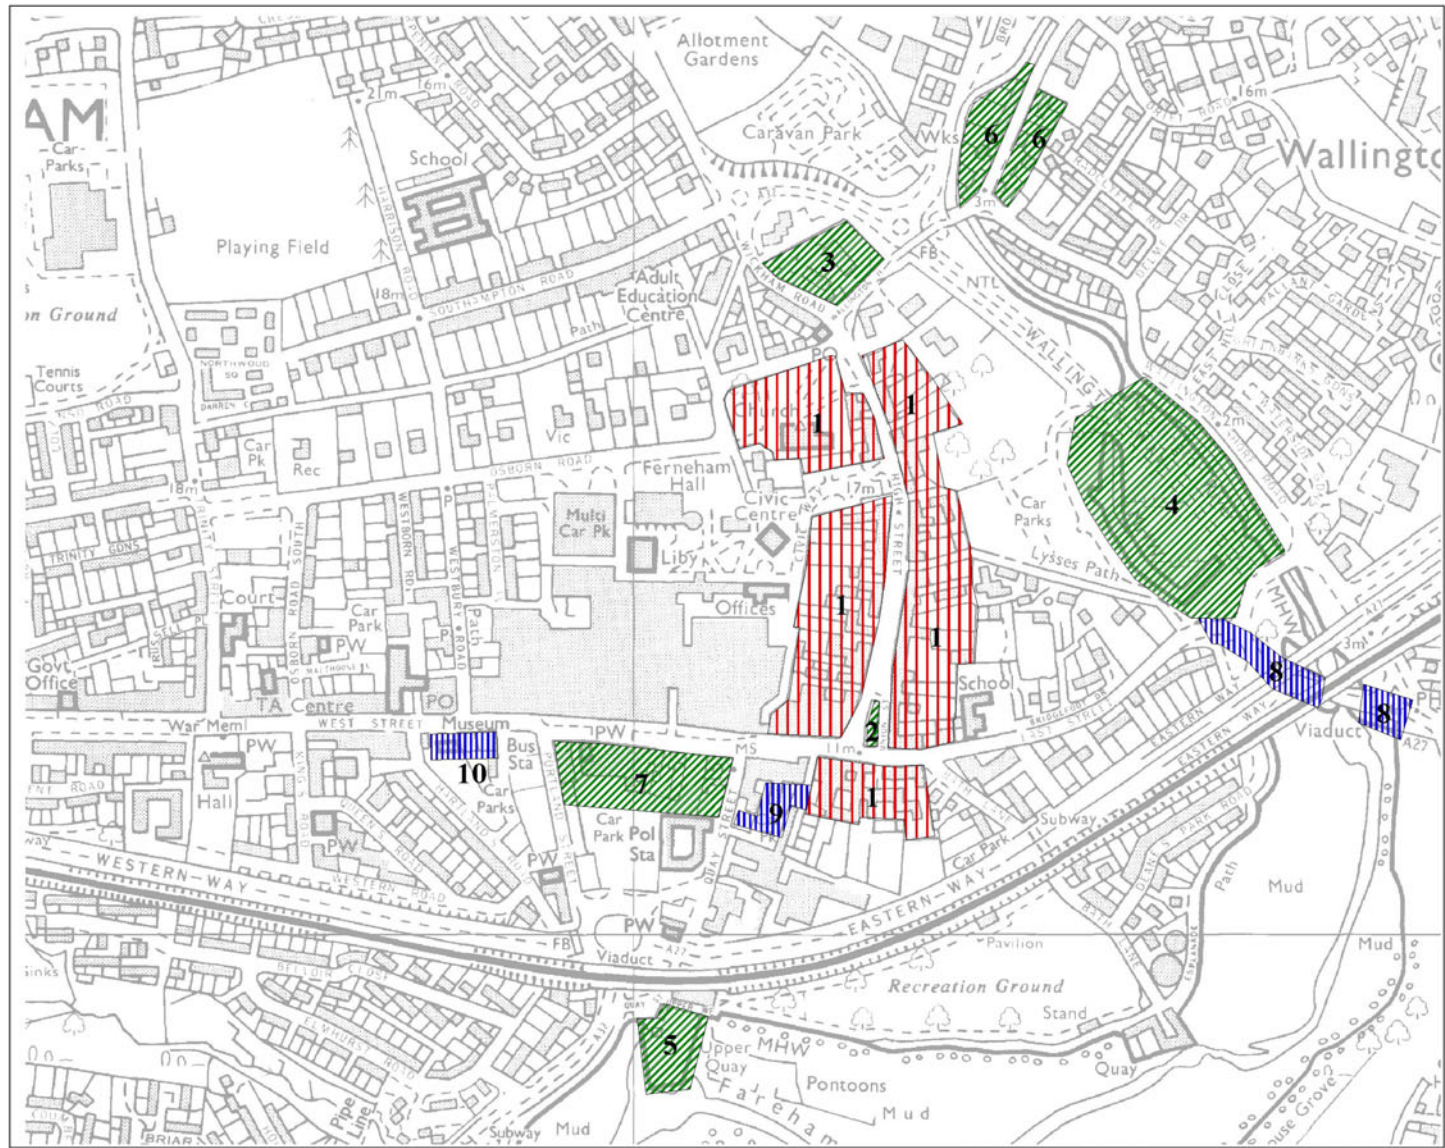

 Conservation Area

MAP A FAREHAM CONSERVATION AREAS

(c) Crown Copyright 1998  
HCC 076651  
Reproduced from the Ordnance Survey  
map with the permission of the controller  
of Her Majesty's Stationery Office

 Modern development

Note: Areas shown may have compromised or destroyed archaeological deposits

MAP B MODERN DEVELOPMENT

(c) Crown Copyright 1998  
HCC 076651  
Reproduced from the Ordnance Survey map with the permission of the controller of Her Majesty's Stationary Office

-  Areas of High Archaeological Importance
-  Archaeologically Important Areas
-  Areas of Limited Archaeological Importance

1:7,000

MAP C AREAS OF ARCHAEOLOGICAL IMPORTANCE

(c) Crown Copyright 1998  
 HCC 076651  
 Reproduced from the Ordnance Survey  
 map with the permission of the controller  
 of Her Majesty's Stationary Office