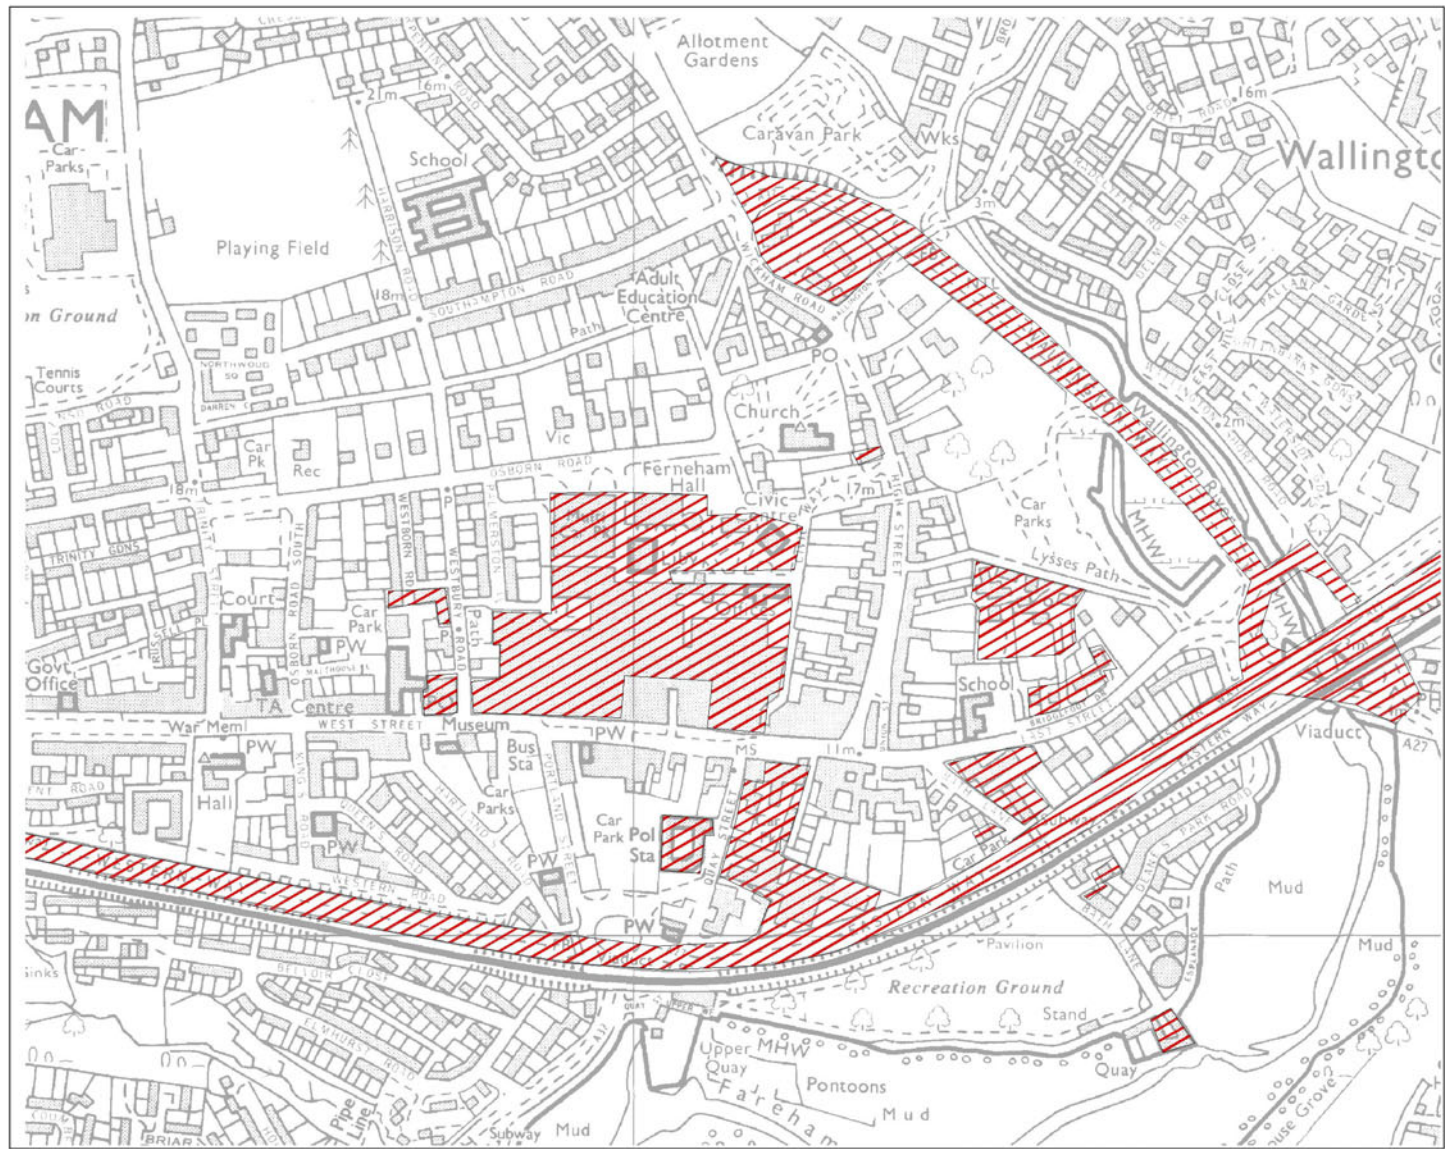

 Conservation Area

MAP A FAREHAM CONSERVATION AREAS

(c) Crown Copyright 1998  
HCC 076651  
Reproduced from the Ordnance Survey  
map with the permission of the controller  
of Her Majesty's Stationery Office

 Modern development

Note: Areas shown may have compromised or destroyed archaeological deposits

MAP B MODERN DEVELOPMENT

(c) Crown Copyright 1998  
HCC 076651  
Reproduced from the Ordnance Survey map with the permission of the controller of Her Majesty's Stationary Office

-  Areas of High Archaeological Importance
-  Archaeologically Important Areas
-  Areas of Limited Archaeological Importance

1:7,000

MAP C AREAS OF ARCHAEOLOGICAL IMPORTANCE

(c) Crown Copyright 1998  
 HCC 076651  
 Reproduced from the Ordnance Survey  
 map with the permission of the controller  
 of Her Majesty's Stationary Office