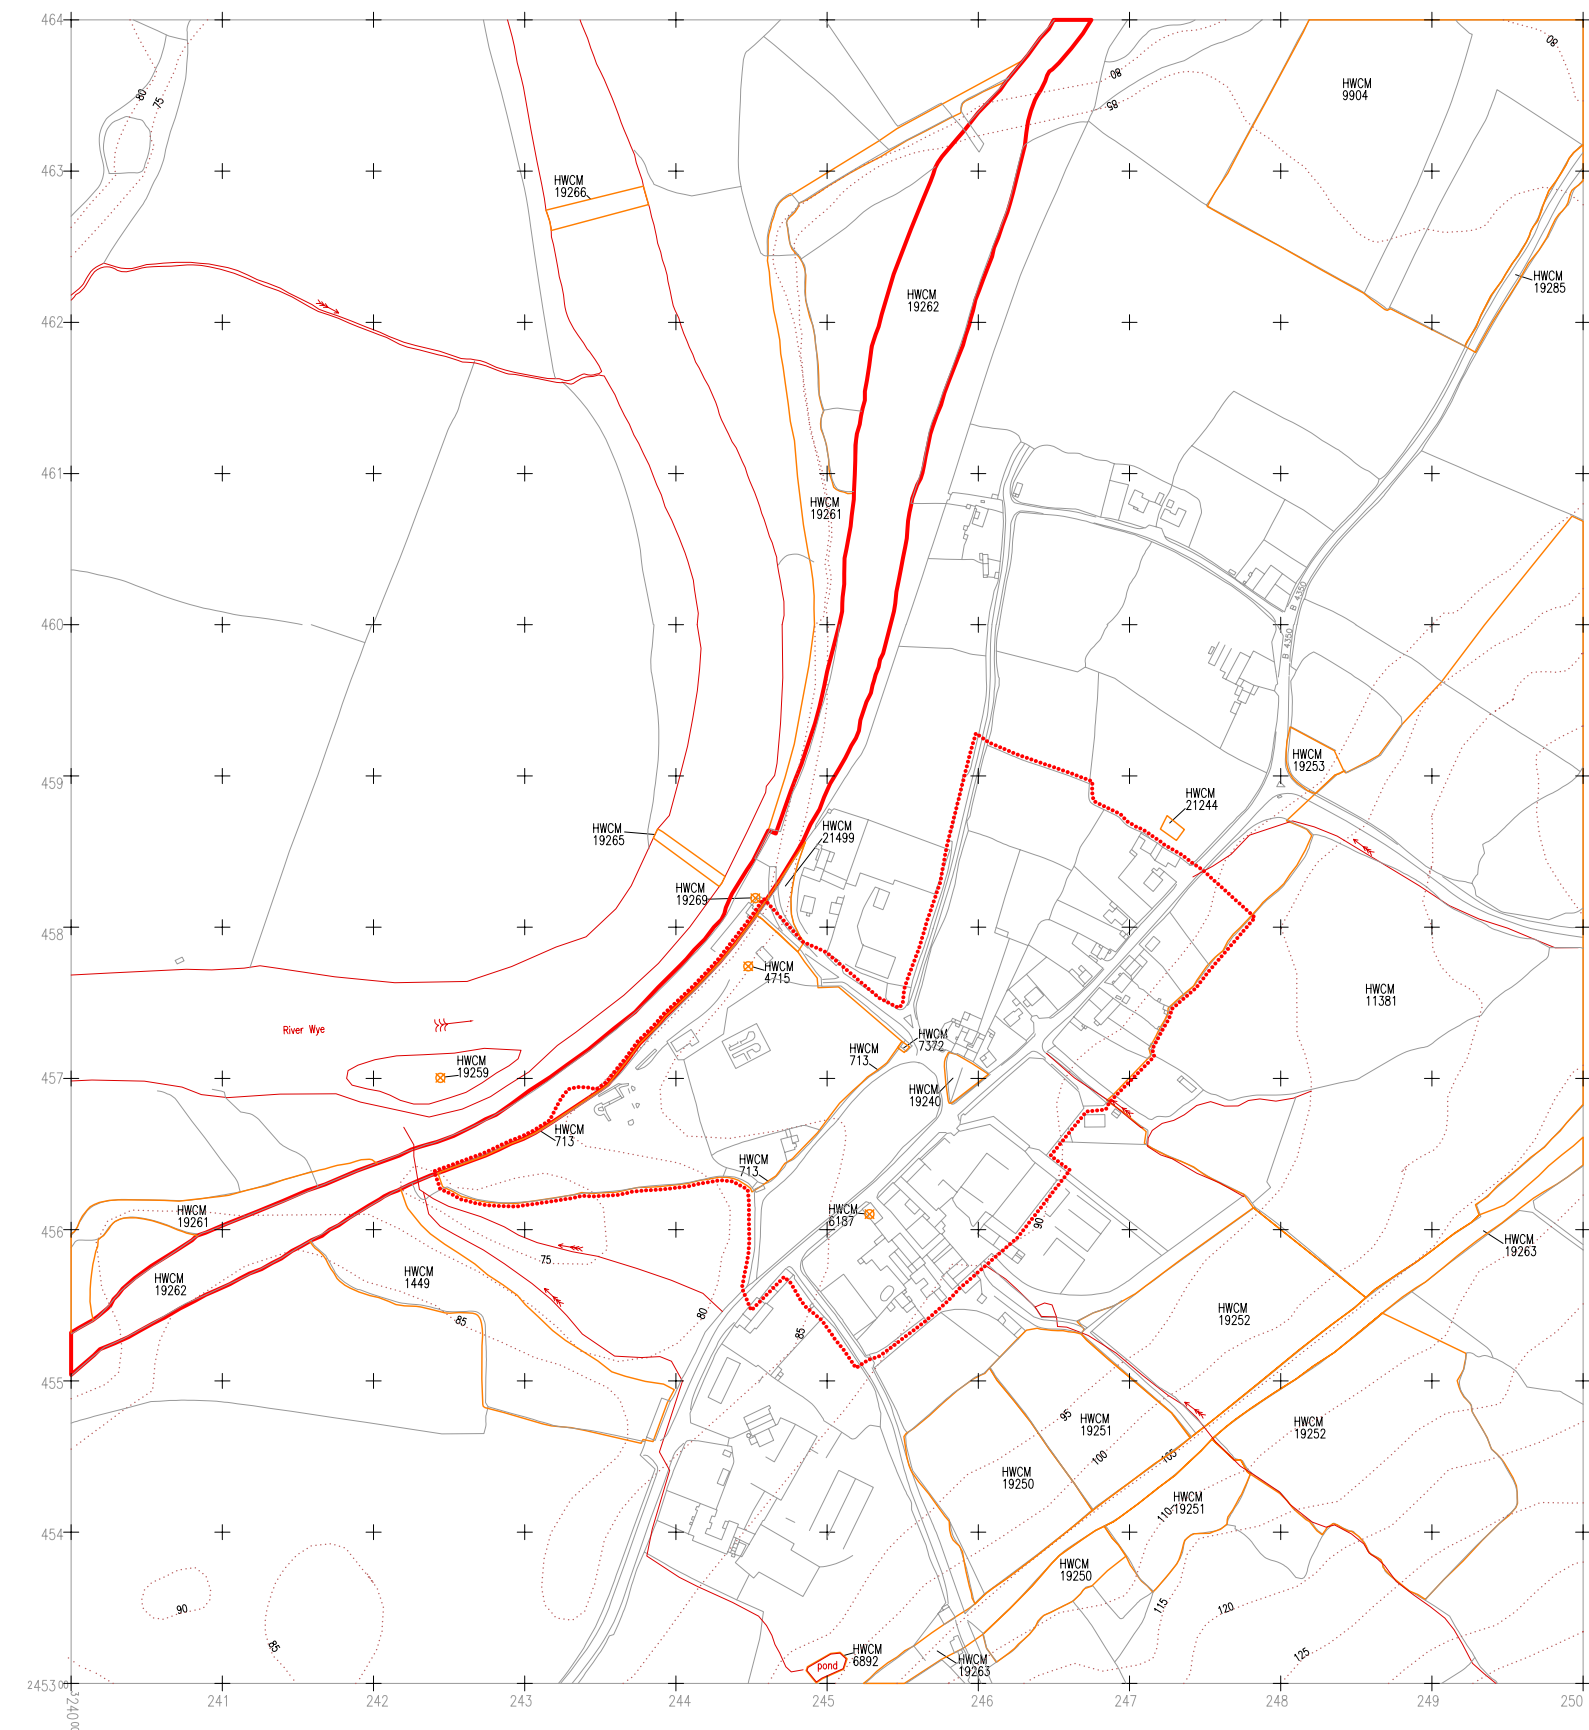

The
Central Marches
Historic Towns Survey
County Archaeological Service
Hereford & Worcester
County Council

Clifford
Hereford & Worcester
Archaeological Remains
and urban area
1:5000
date: 15.04.96 LT/CMH

KEY:

- HWC (orange outline) Archaeological Sites (area)
- HWC (orange square with dot) Archaeological Sites (point)
- Urban Area (red dotted outline)