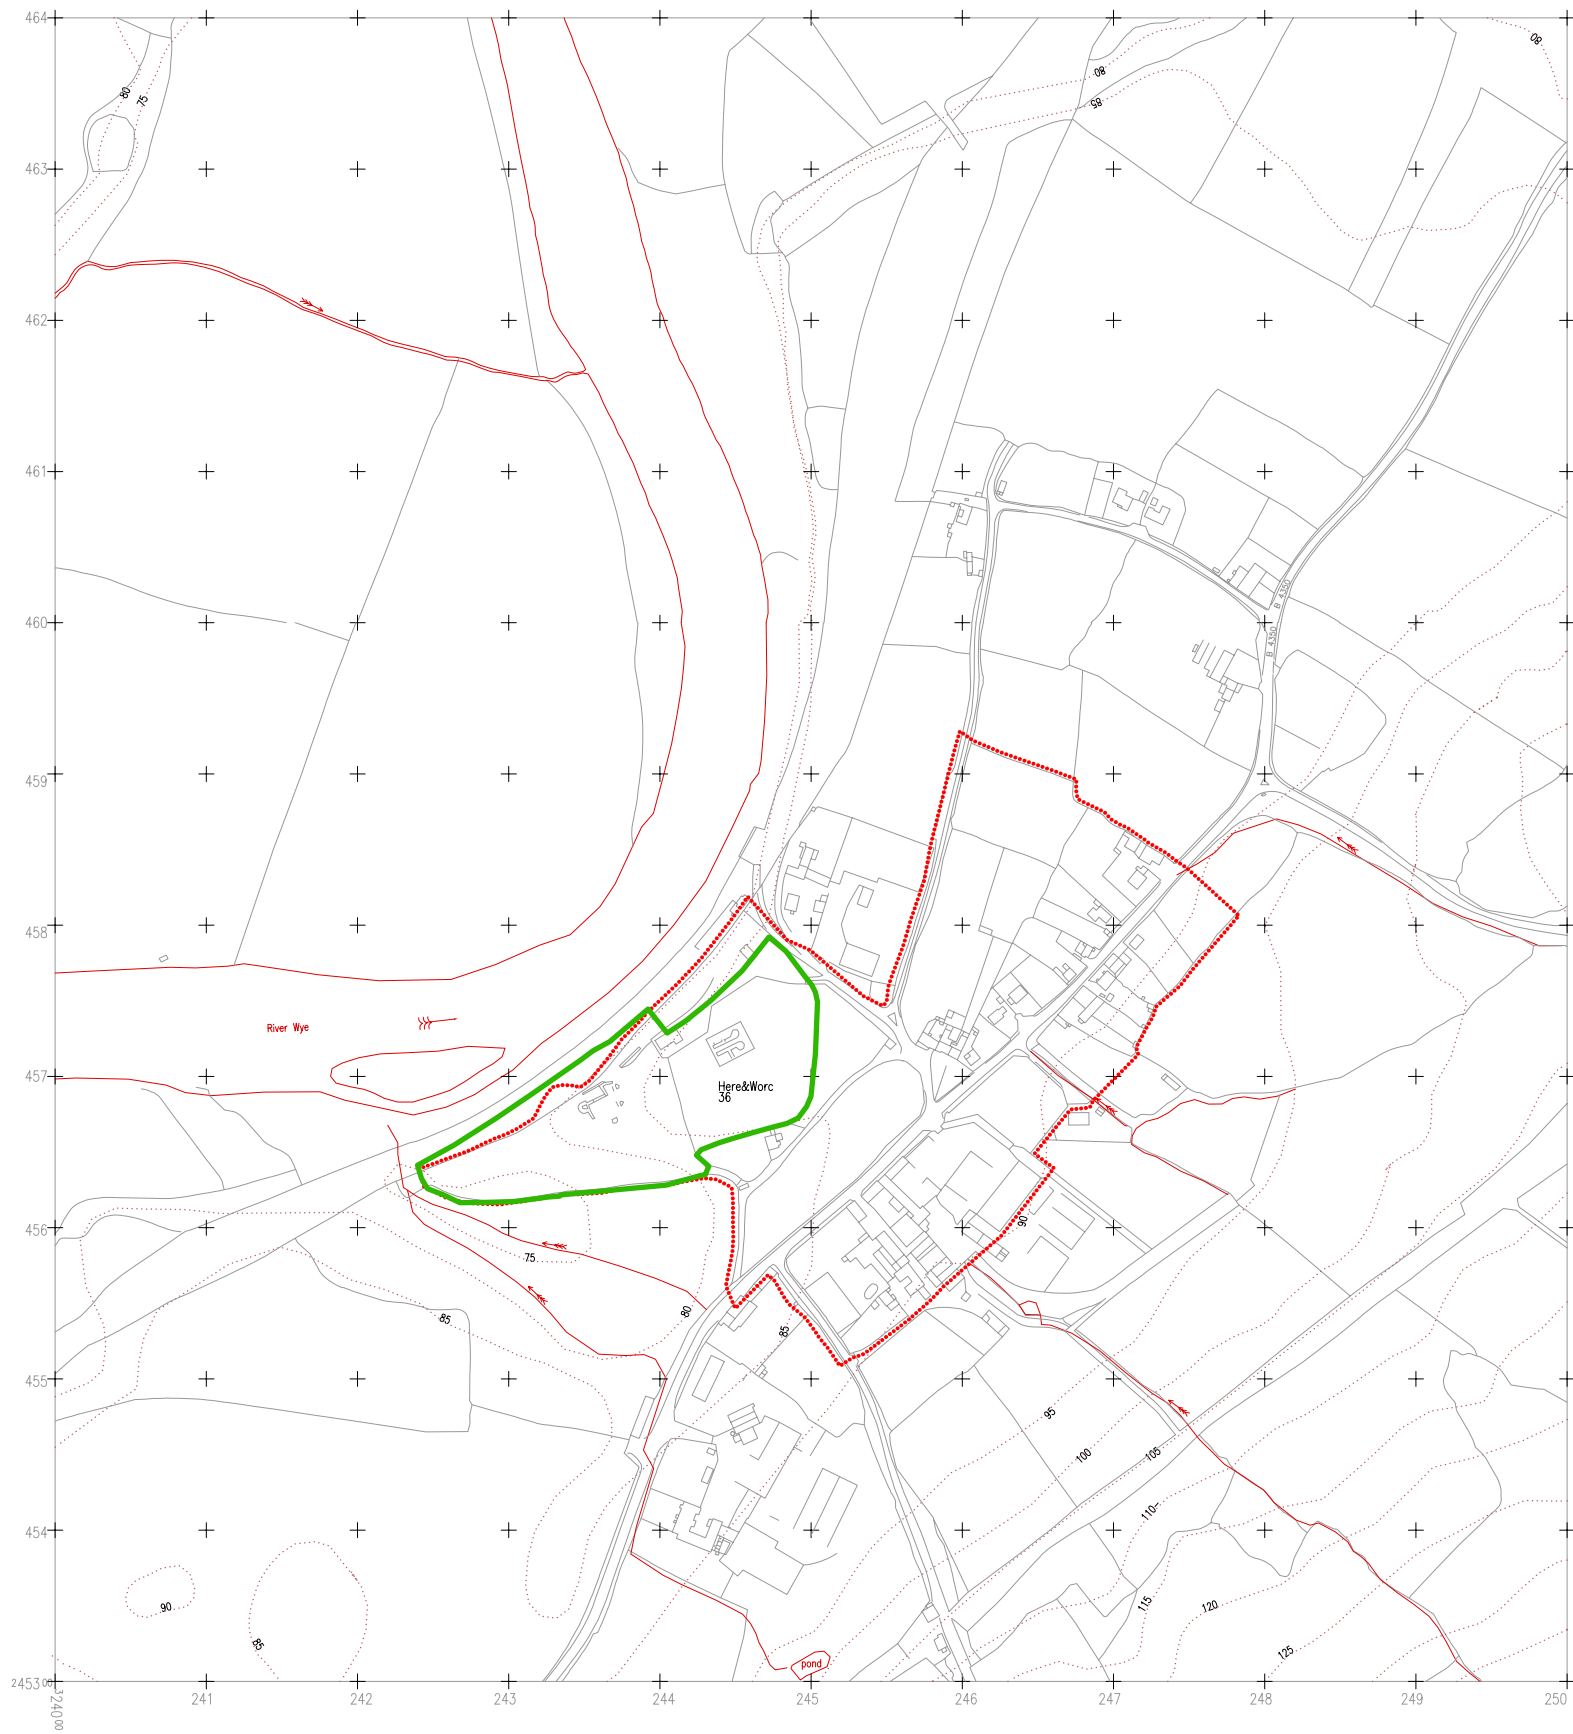

The Central Marches Historic Towns Survey
County Archaeological Service
Hereford & Worcester County Council

Clifford
Hereford & Worcester
Archaeological Constraints
1:5000
Plotted: 1996 LT/CMH/SJW

KEY:

- Scheduled Ancient Monuments
- Urban Area