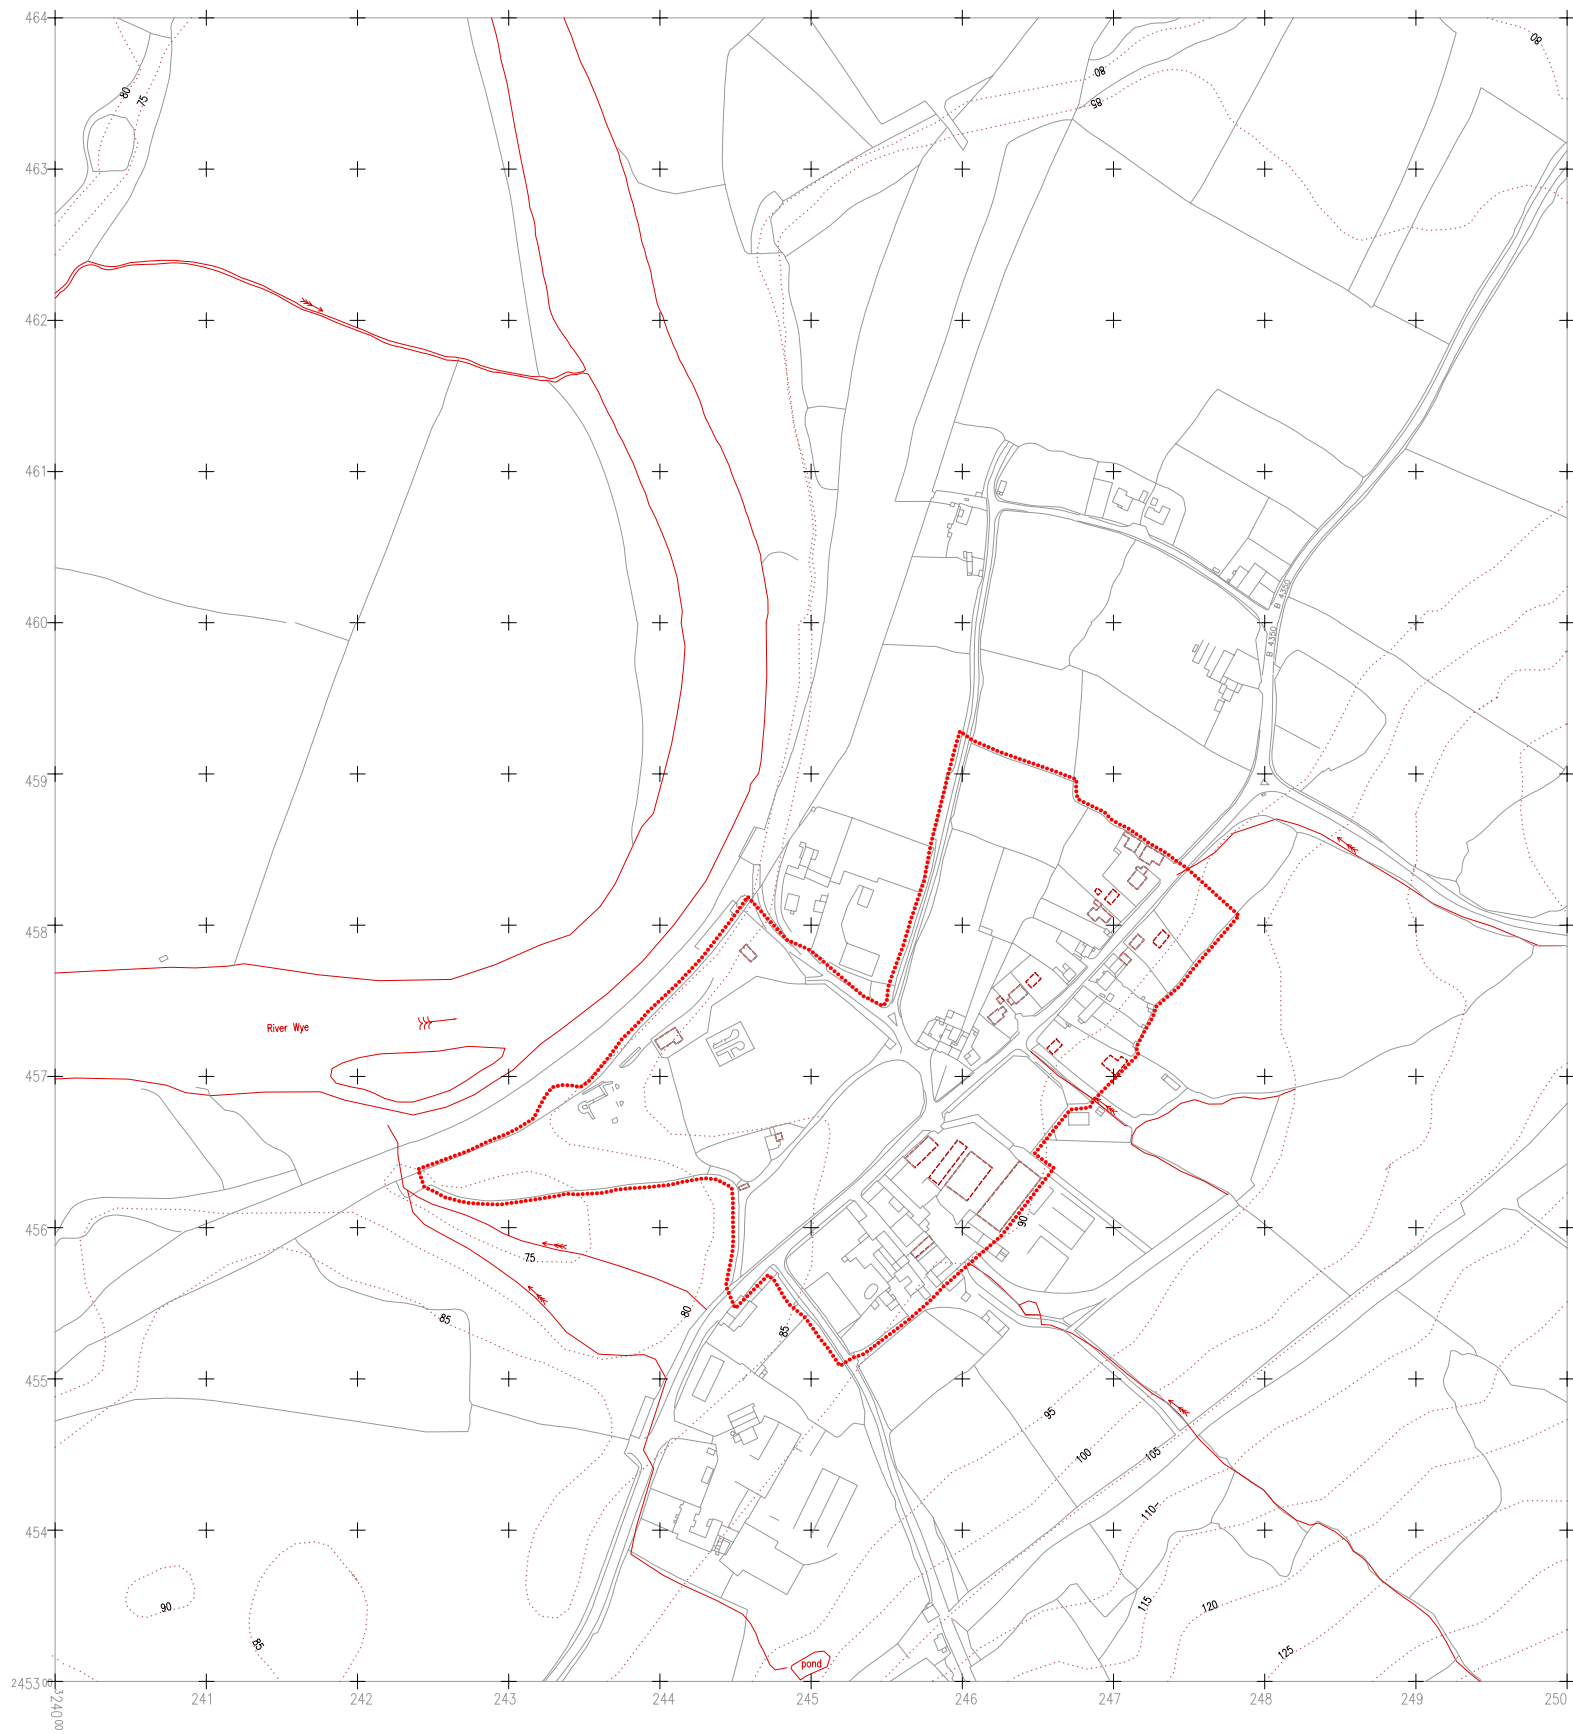

The Central Marches Historic Towns Survey
County Archaeological Service
Hereford & Worcester County Council

Clifford
Hereford & Worcester
Observed cellarage and 20th century development
1:5000
date: LT/CMH/SJW

KEY:

- 18th/19th century Cellarage
- 20th century Development
- Urban Area