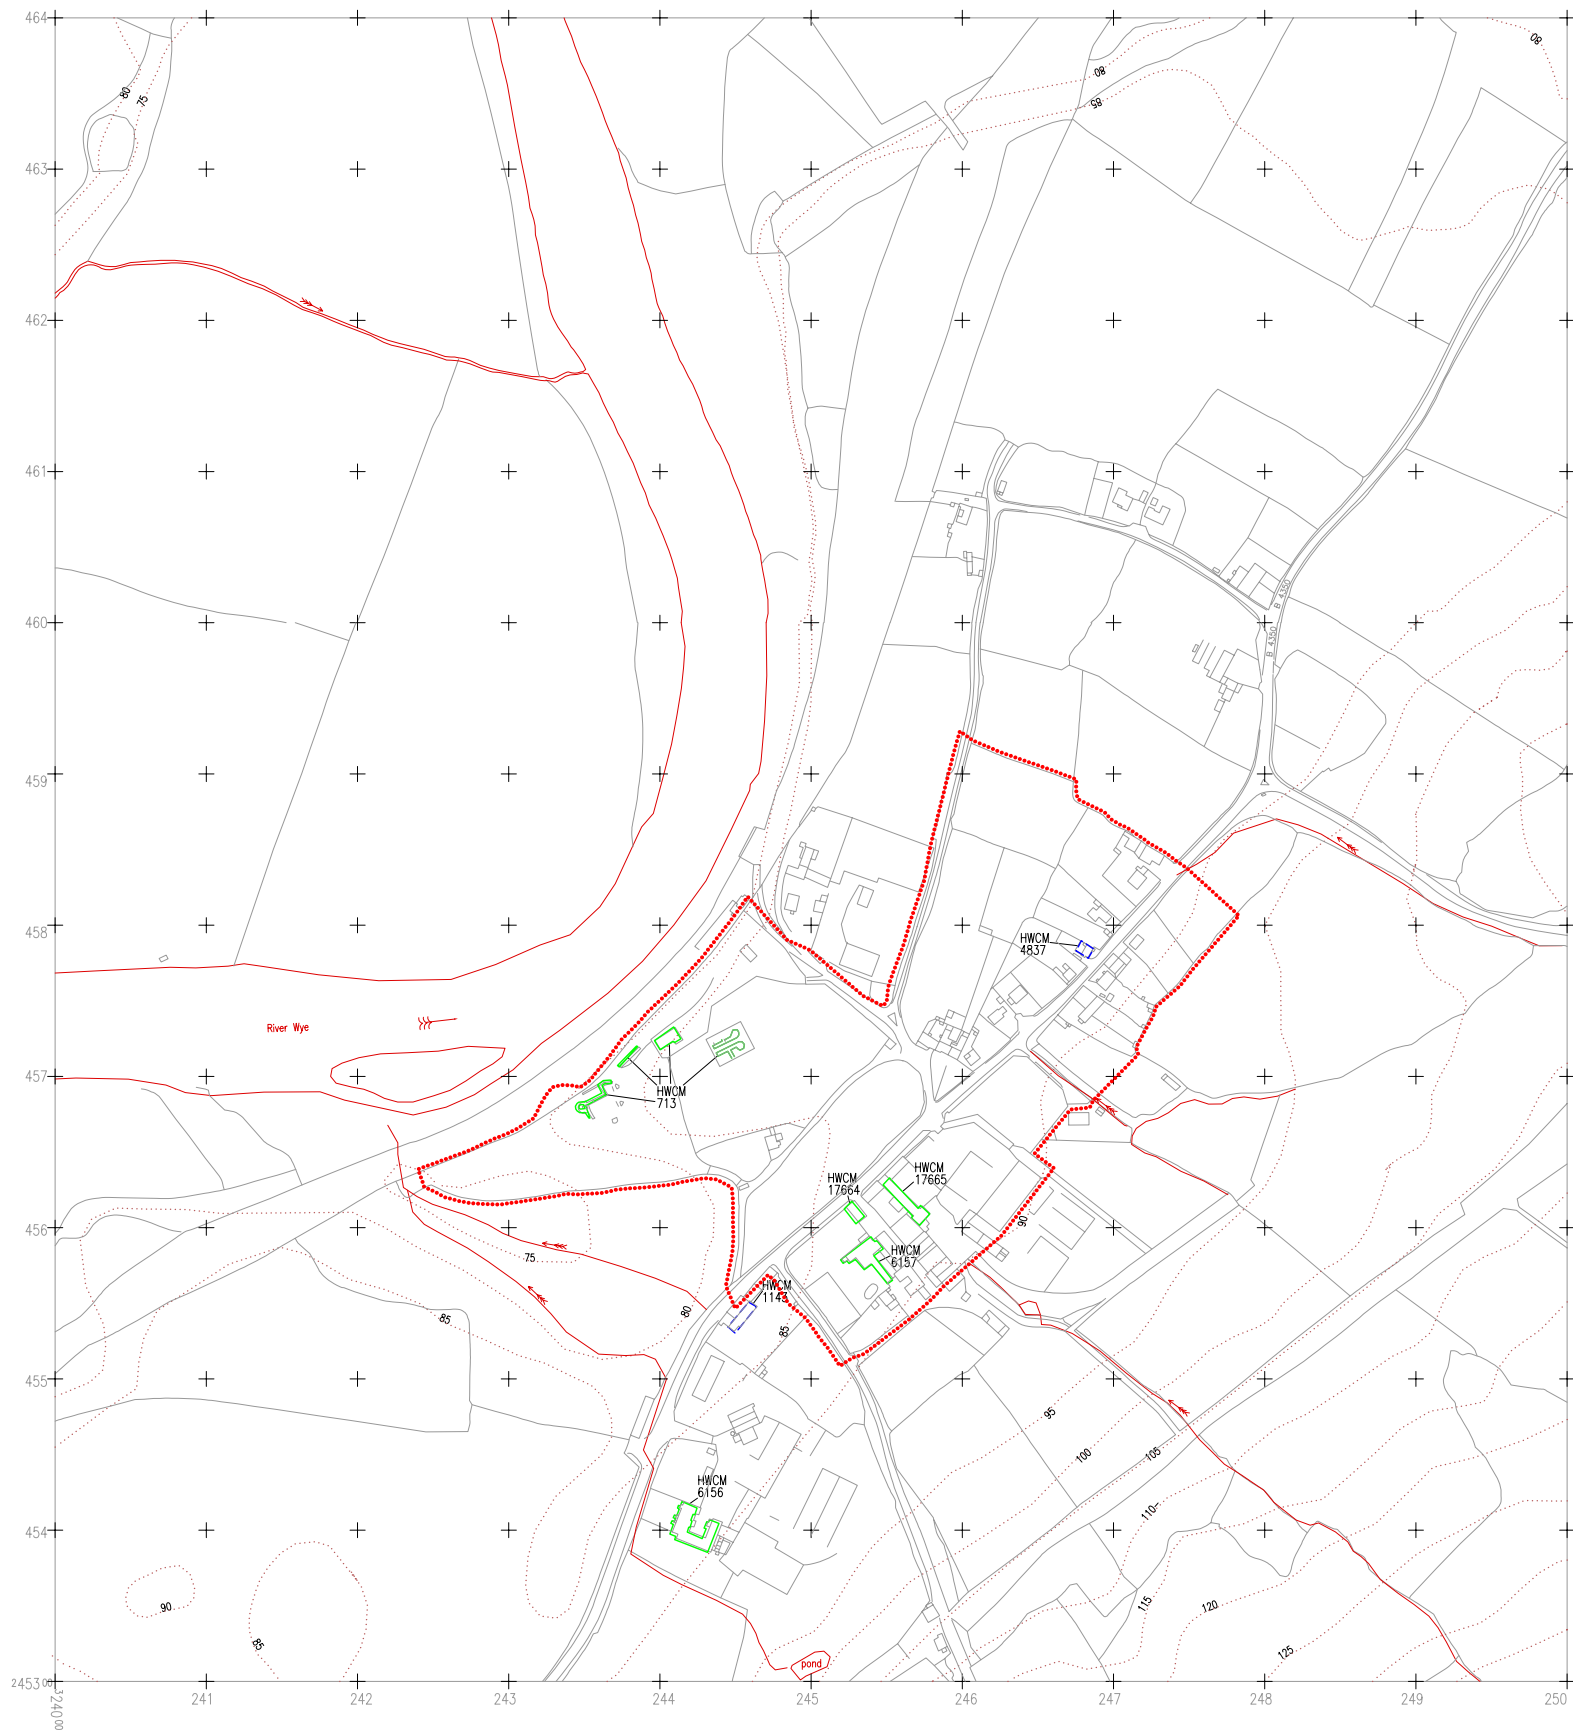

**The
Central Marches
Historic Towns Survey**
County Archaeological Service
Hereford & Worcester
County Council

Clifford
Hereford & Worcester
Historic buildings
(listed & other recorded buildings)
and urban area
1:5000
date: 1996 LT/CMH/SJW

1. **KEY:**
2. ▭ HWCM ***** Listed Buildings
   - ▭ HWCM ***** Historic Buildings
   - - - HWCM ***** Demolished Buildings
   - - - Urban Area