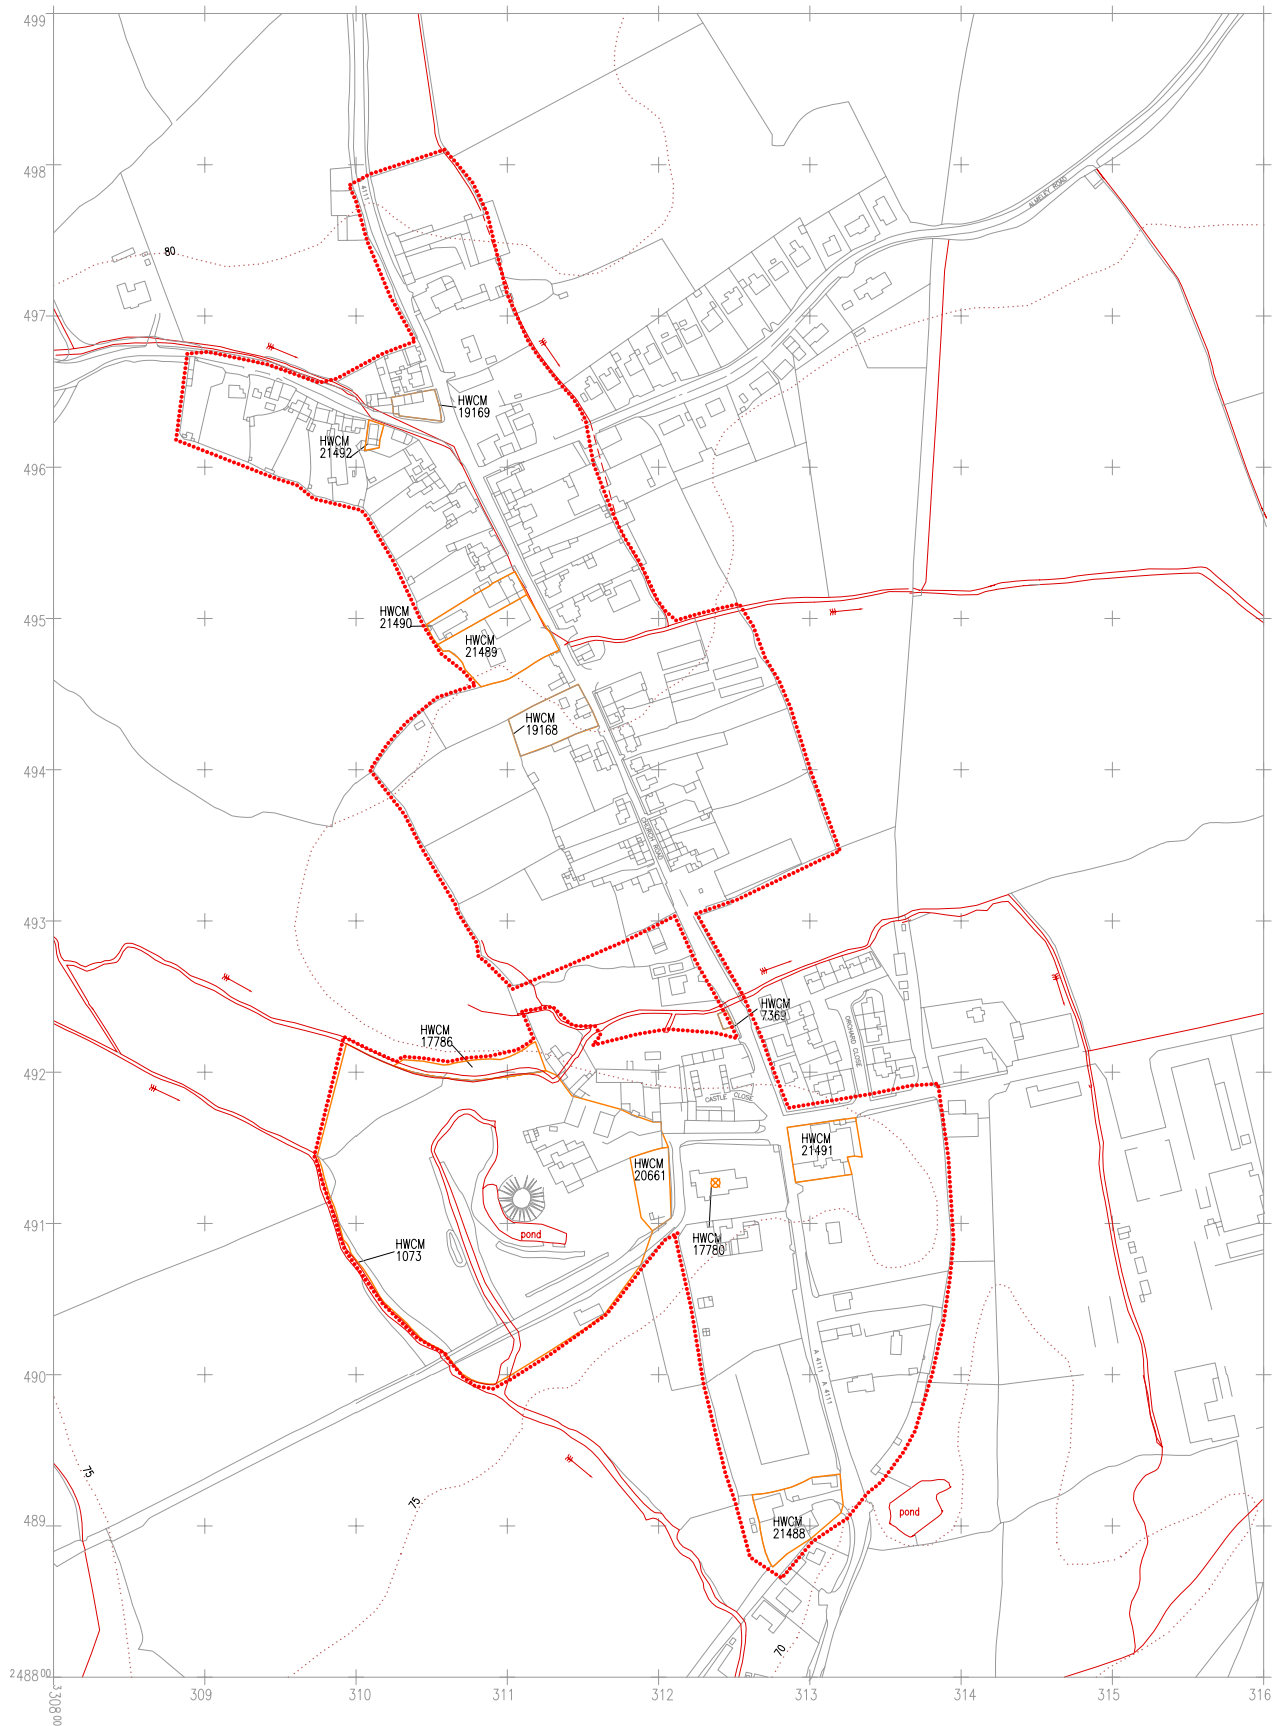

*The
Central Marches
Historic Towns Survey*

County Archaeological Service
Hereford & Worcester
County Council

Eardisley
Hereford & Worcester

Archaeological Remains
and urban area

1:5000

date: 1996 LT/CMH/SJW

KEY:

- Archaeological Sites (area)
- Archaeological Sites (point)
- Urban Area