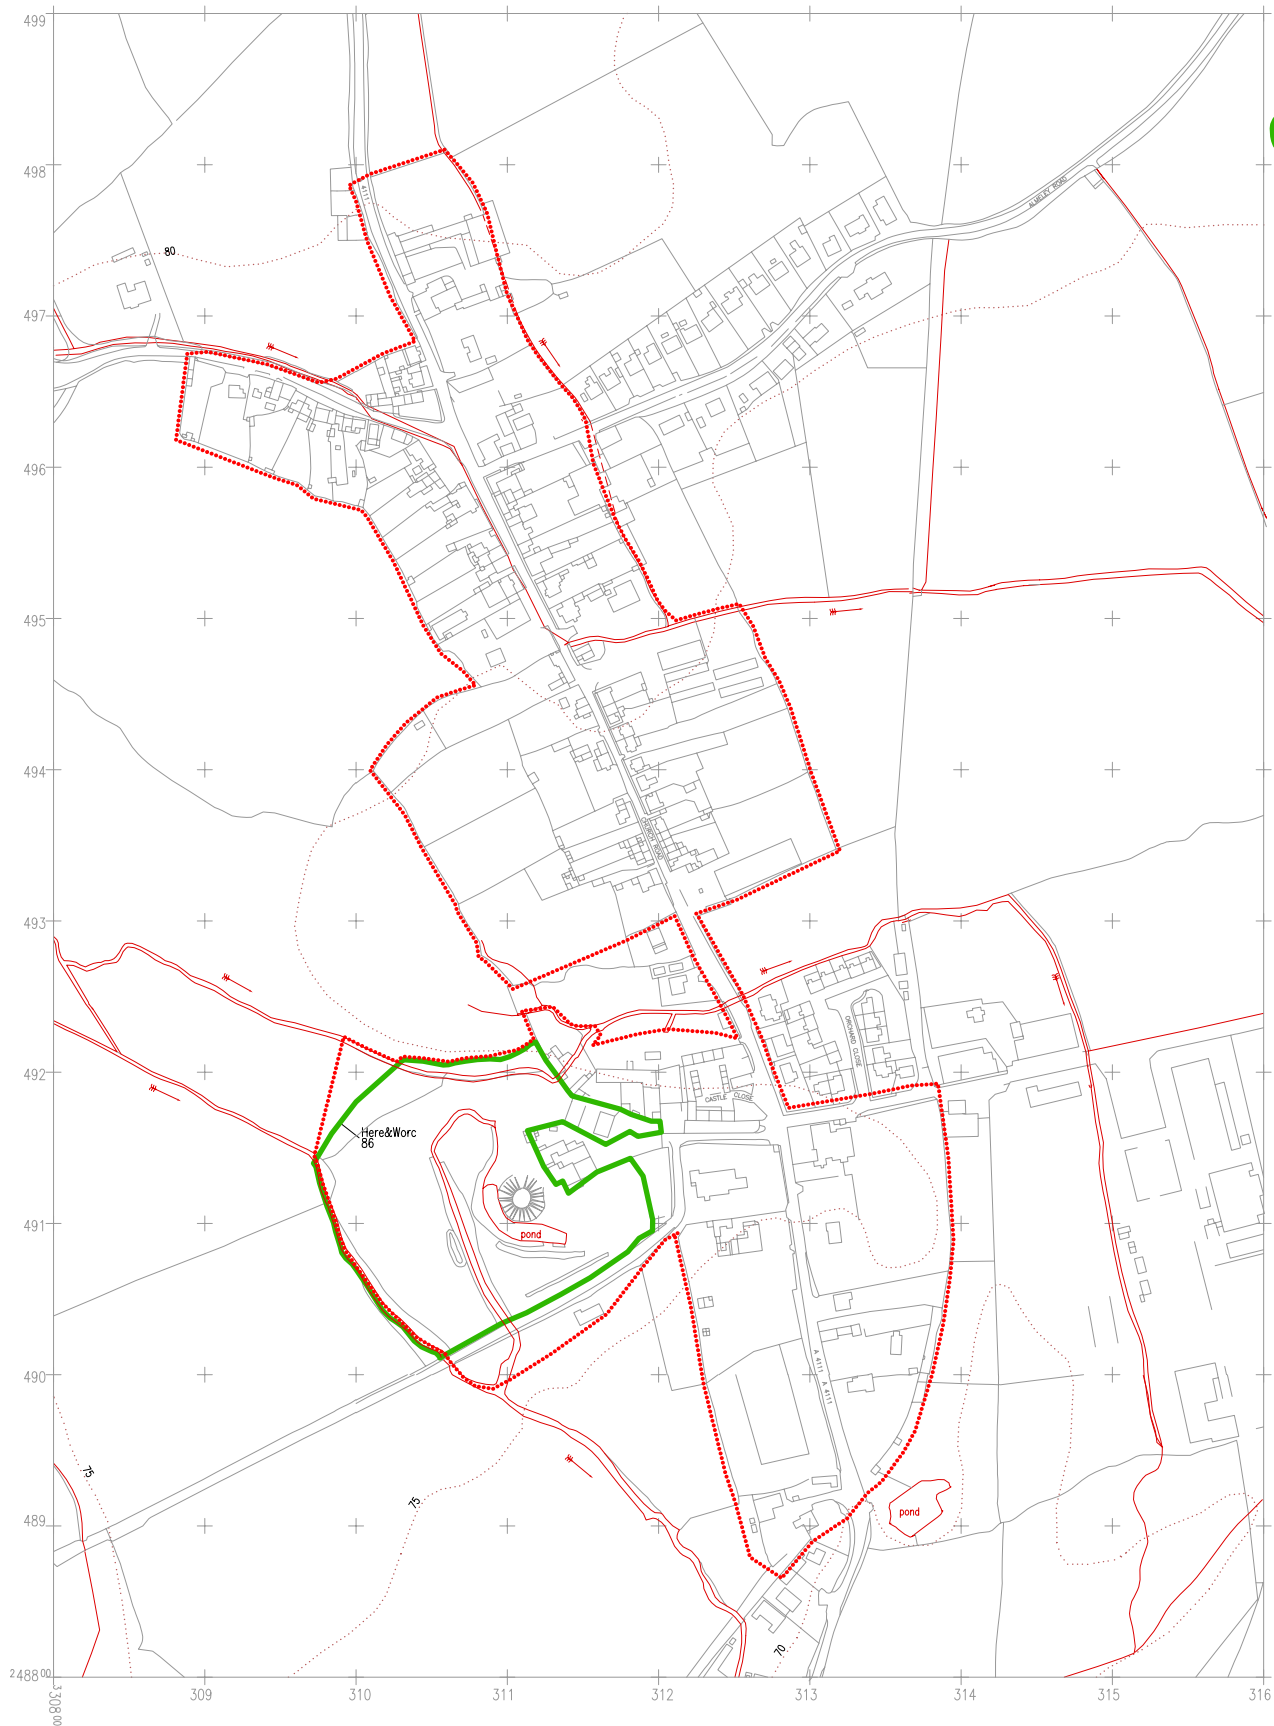

*The
Central Marches
Historic Towns Survey*

County Archaeological Service
Hereford & Worcester
County Council

Eardisley
Hereford & Worcester

Archaeological
Constraints

1:5000

Plotted: 1996

LT/CMH/SJW

KEY:

Scheduled Ancient
Monuments

Urban Area