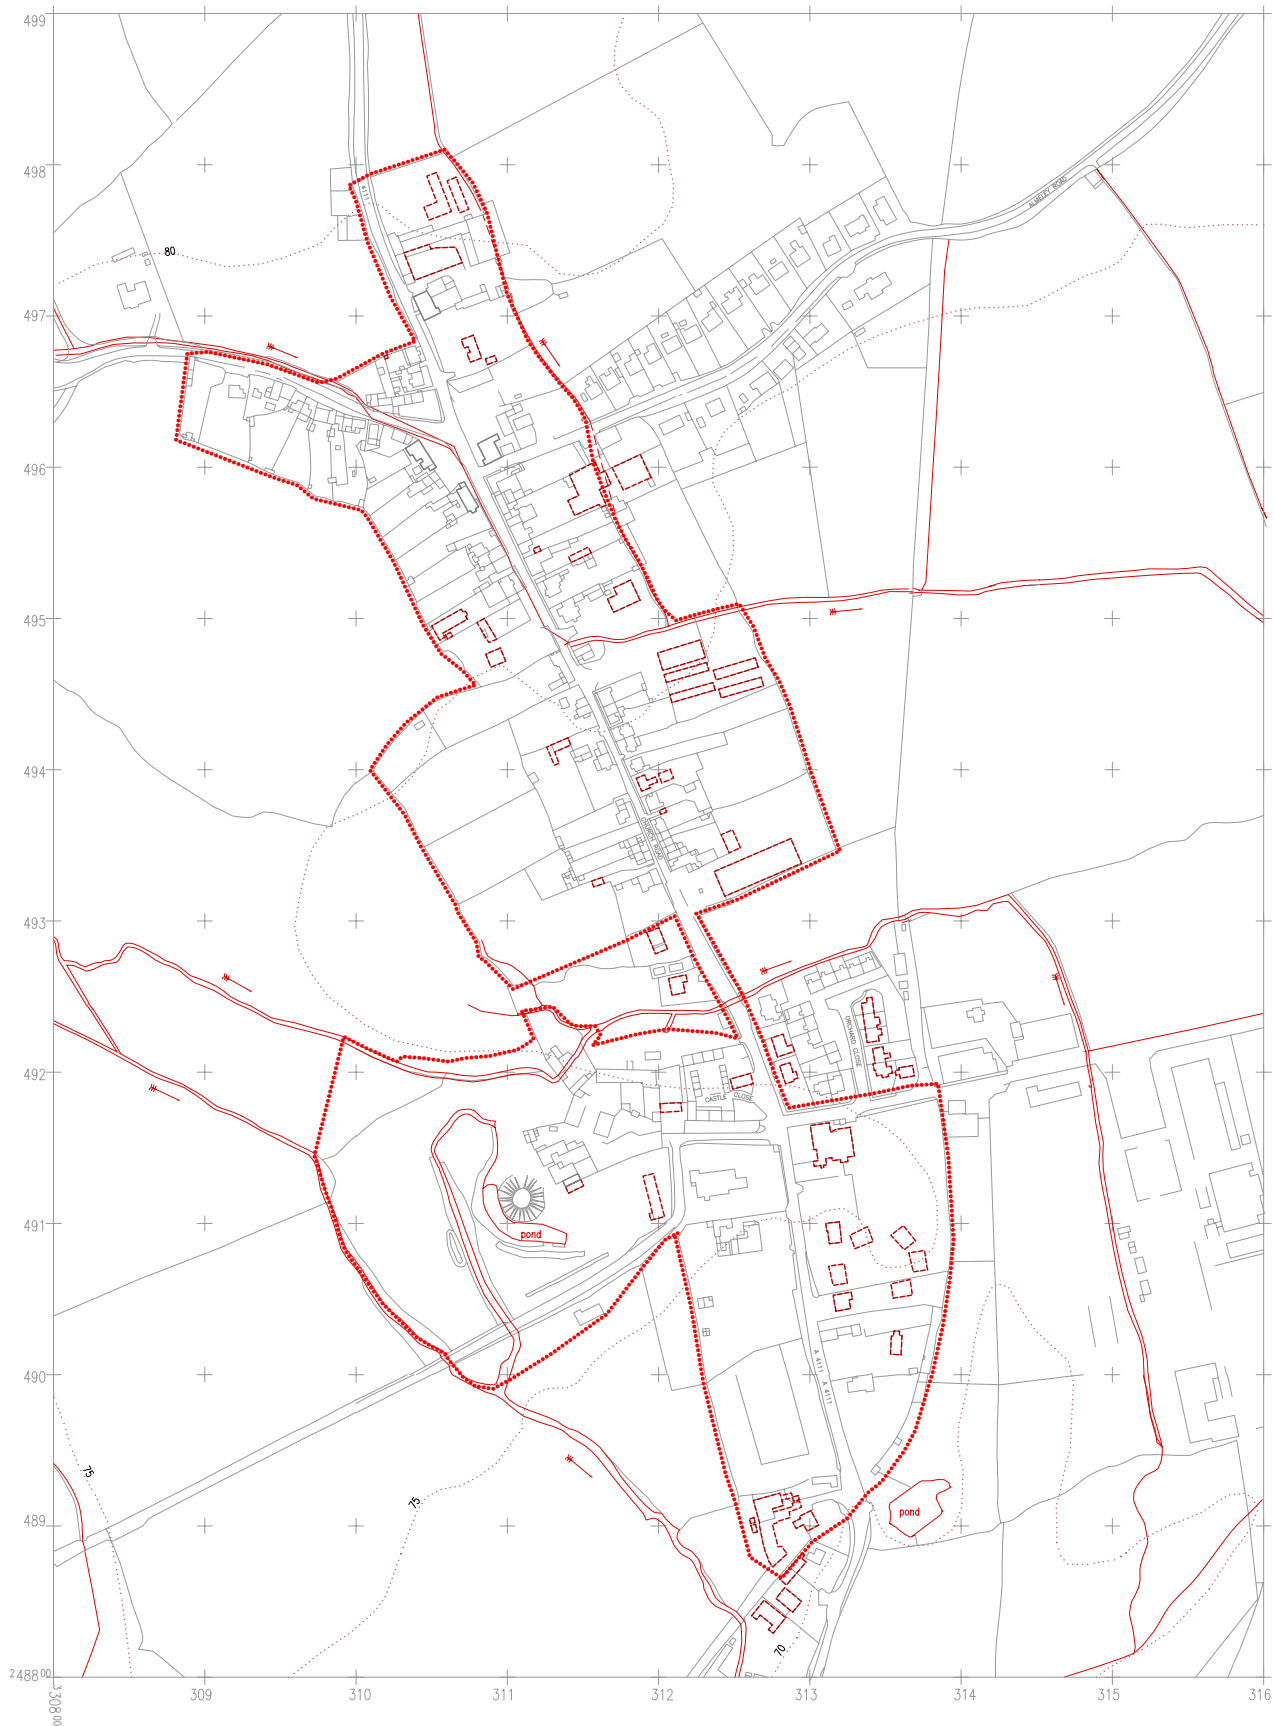

*The
Central Marches
Historic Towns Survey*

County Archaeological Service
Hereford & Worcester
County Council

Eardisley
Hereford & Worcester

**Observed cellarage and
20th century development**

1:5000

date: 1996

LT/CMH/SJW

KEY:

18th/19th century
Cellarage

20th century
Development

Urban Area