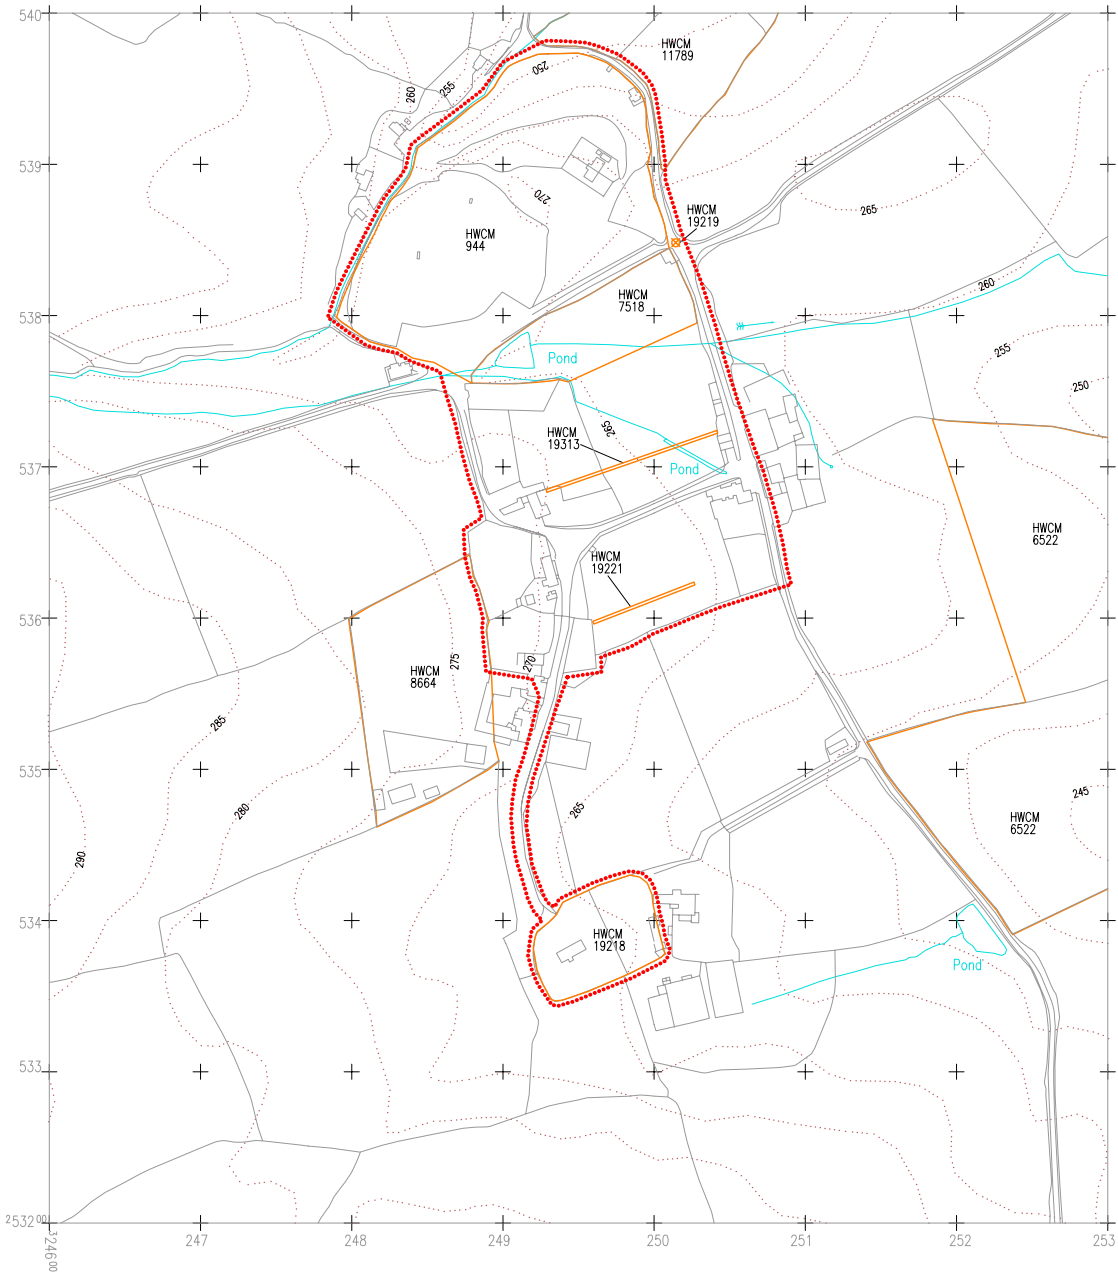

*The
Central Marches
Historic Towns Survey*

County Archaeological Service
Hereford & Worcester
County Council

Huntington
Hereford & Worcester

Archaeological Remains
and urban area

1:5000
date: 1996 LT/CMH/SJW

KEY:

- Archaeological Sites (area)
- Archaeological Sites (point)
- Urban Area