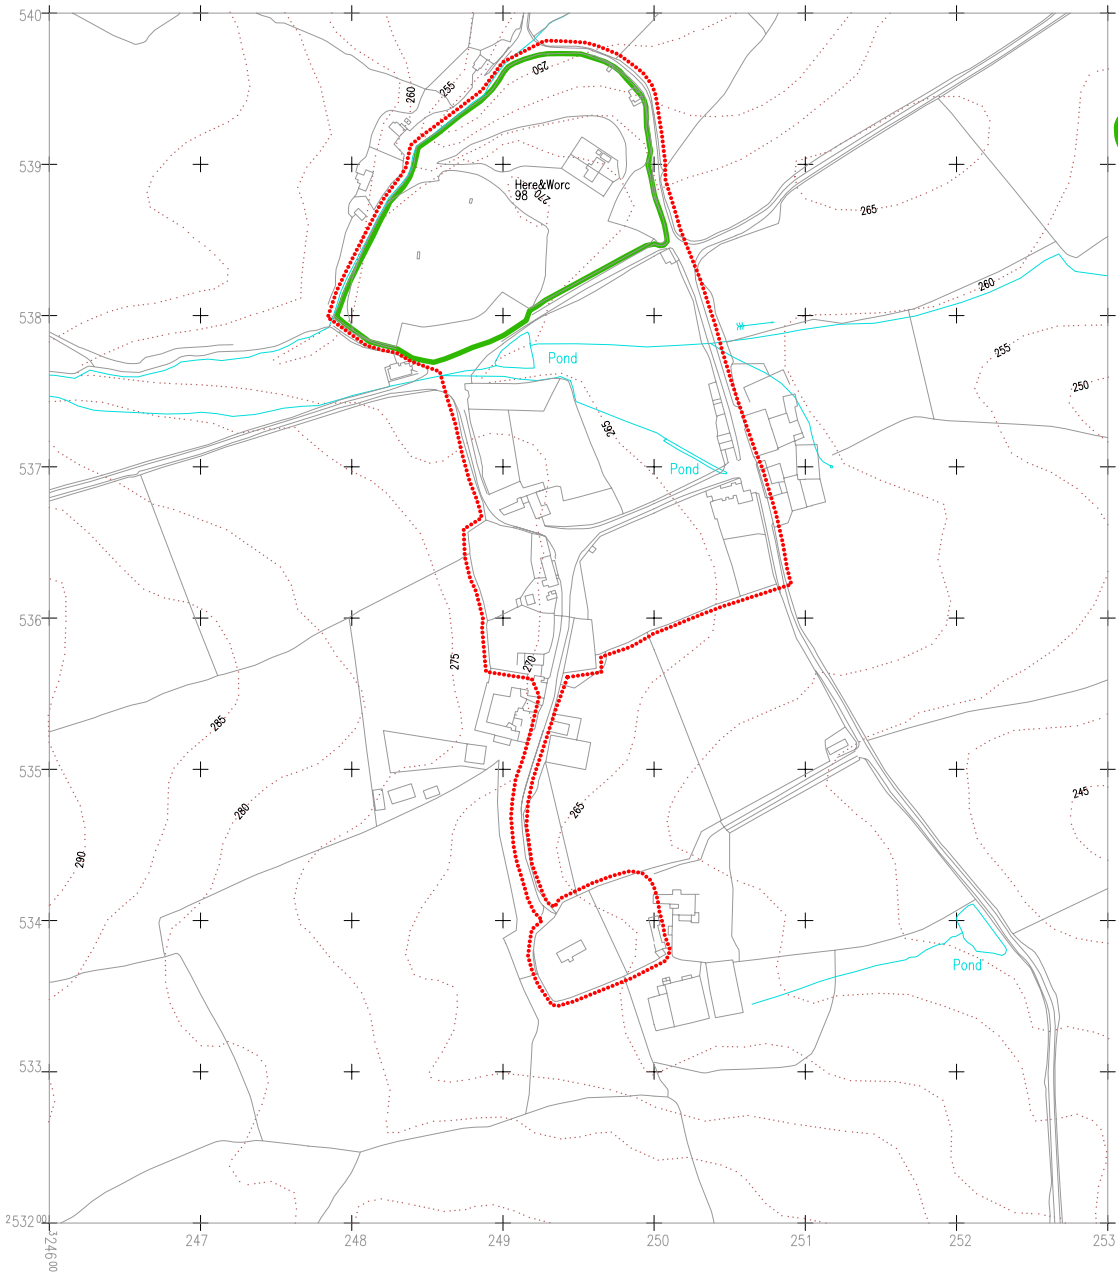

*The
Central Marches
Historic Towns Survey*

County Archaeological Service
Hereford & Worcester
County Council

Huntington
Hereford & Worcester

Archaeological
Constraints

1:5000

Plotted: 20.6.96 LT/CMH/SJW

KEY:

Scheduled Ancient
Monuments

Urban Area