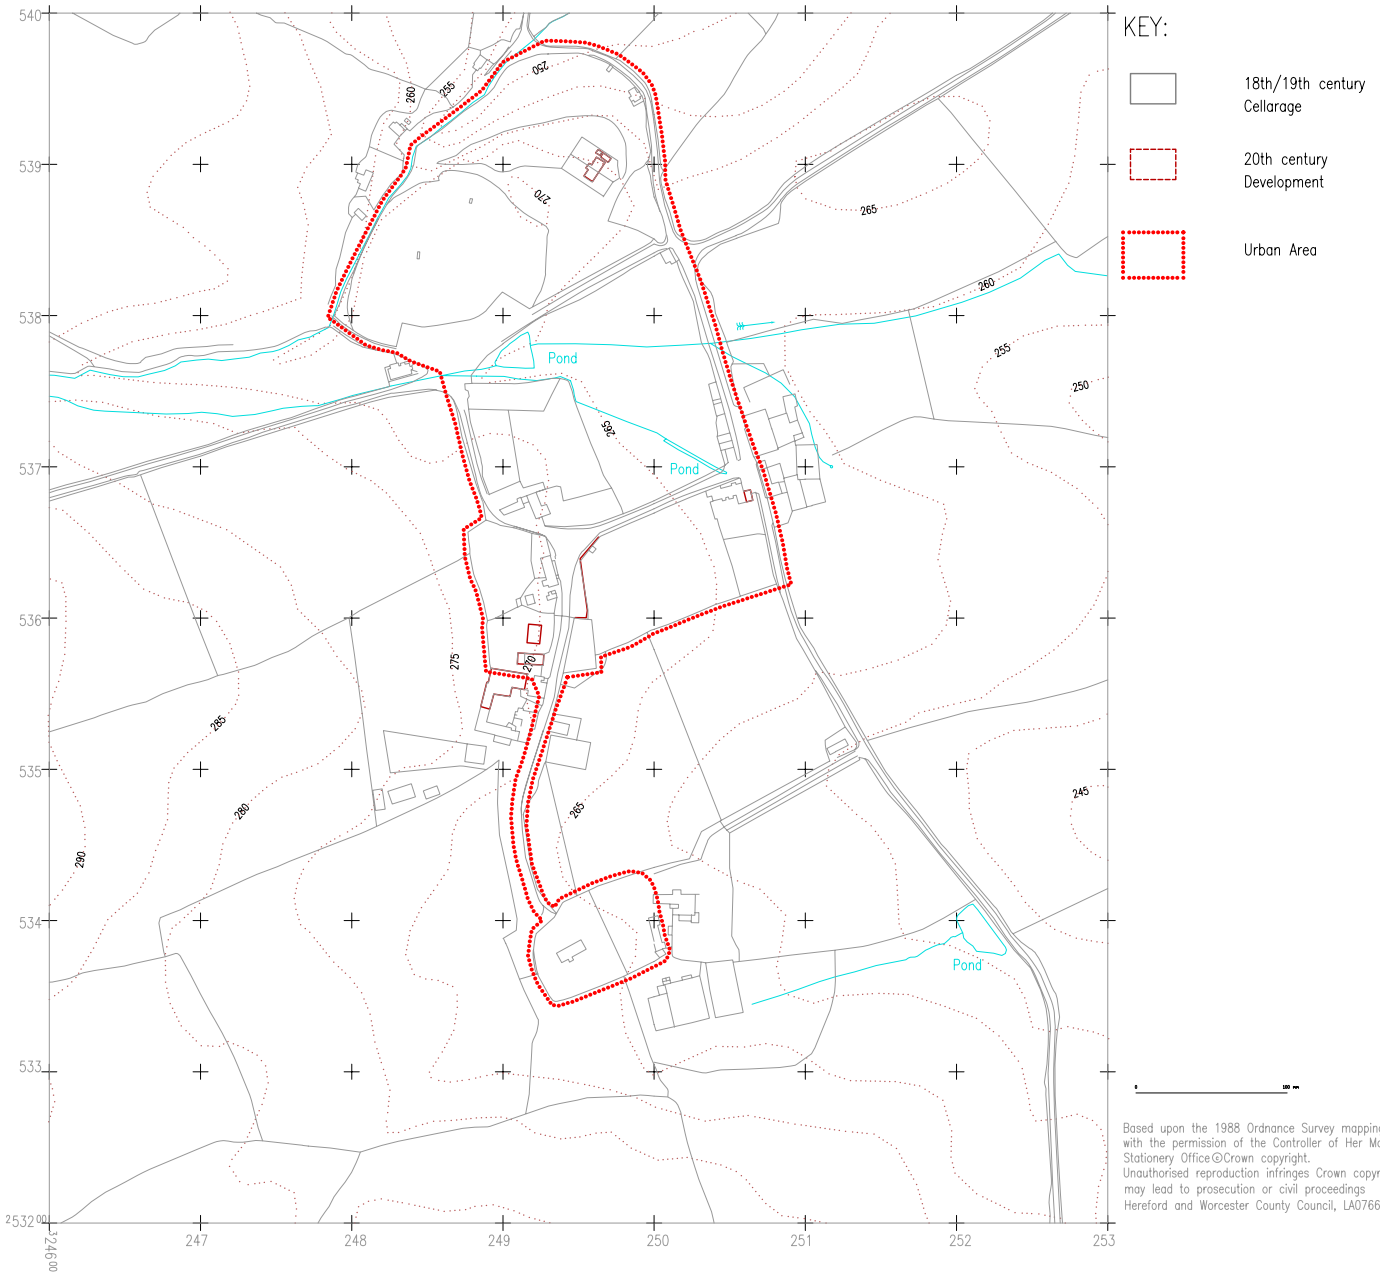

*The
Central Marches
Historic Towns Survey*

County Archaeological Service
Hereford & Worcester
County Council

Huntington
Hereford & Worcester

Observed cellarage and
20th century development

1:5000

date: 1996 LT/CMH/SJW

KEY:

- 18th/19th century Cellarage
- 20th century Development
- Urban Area