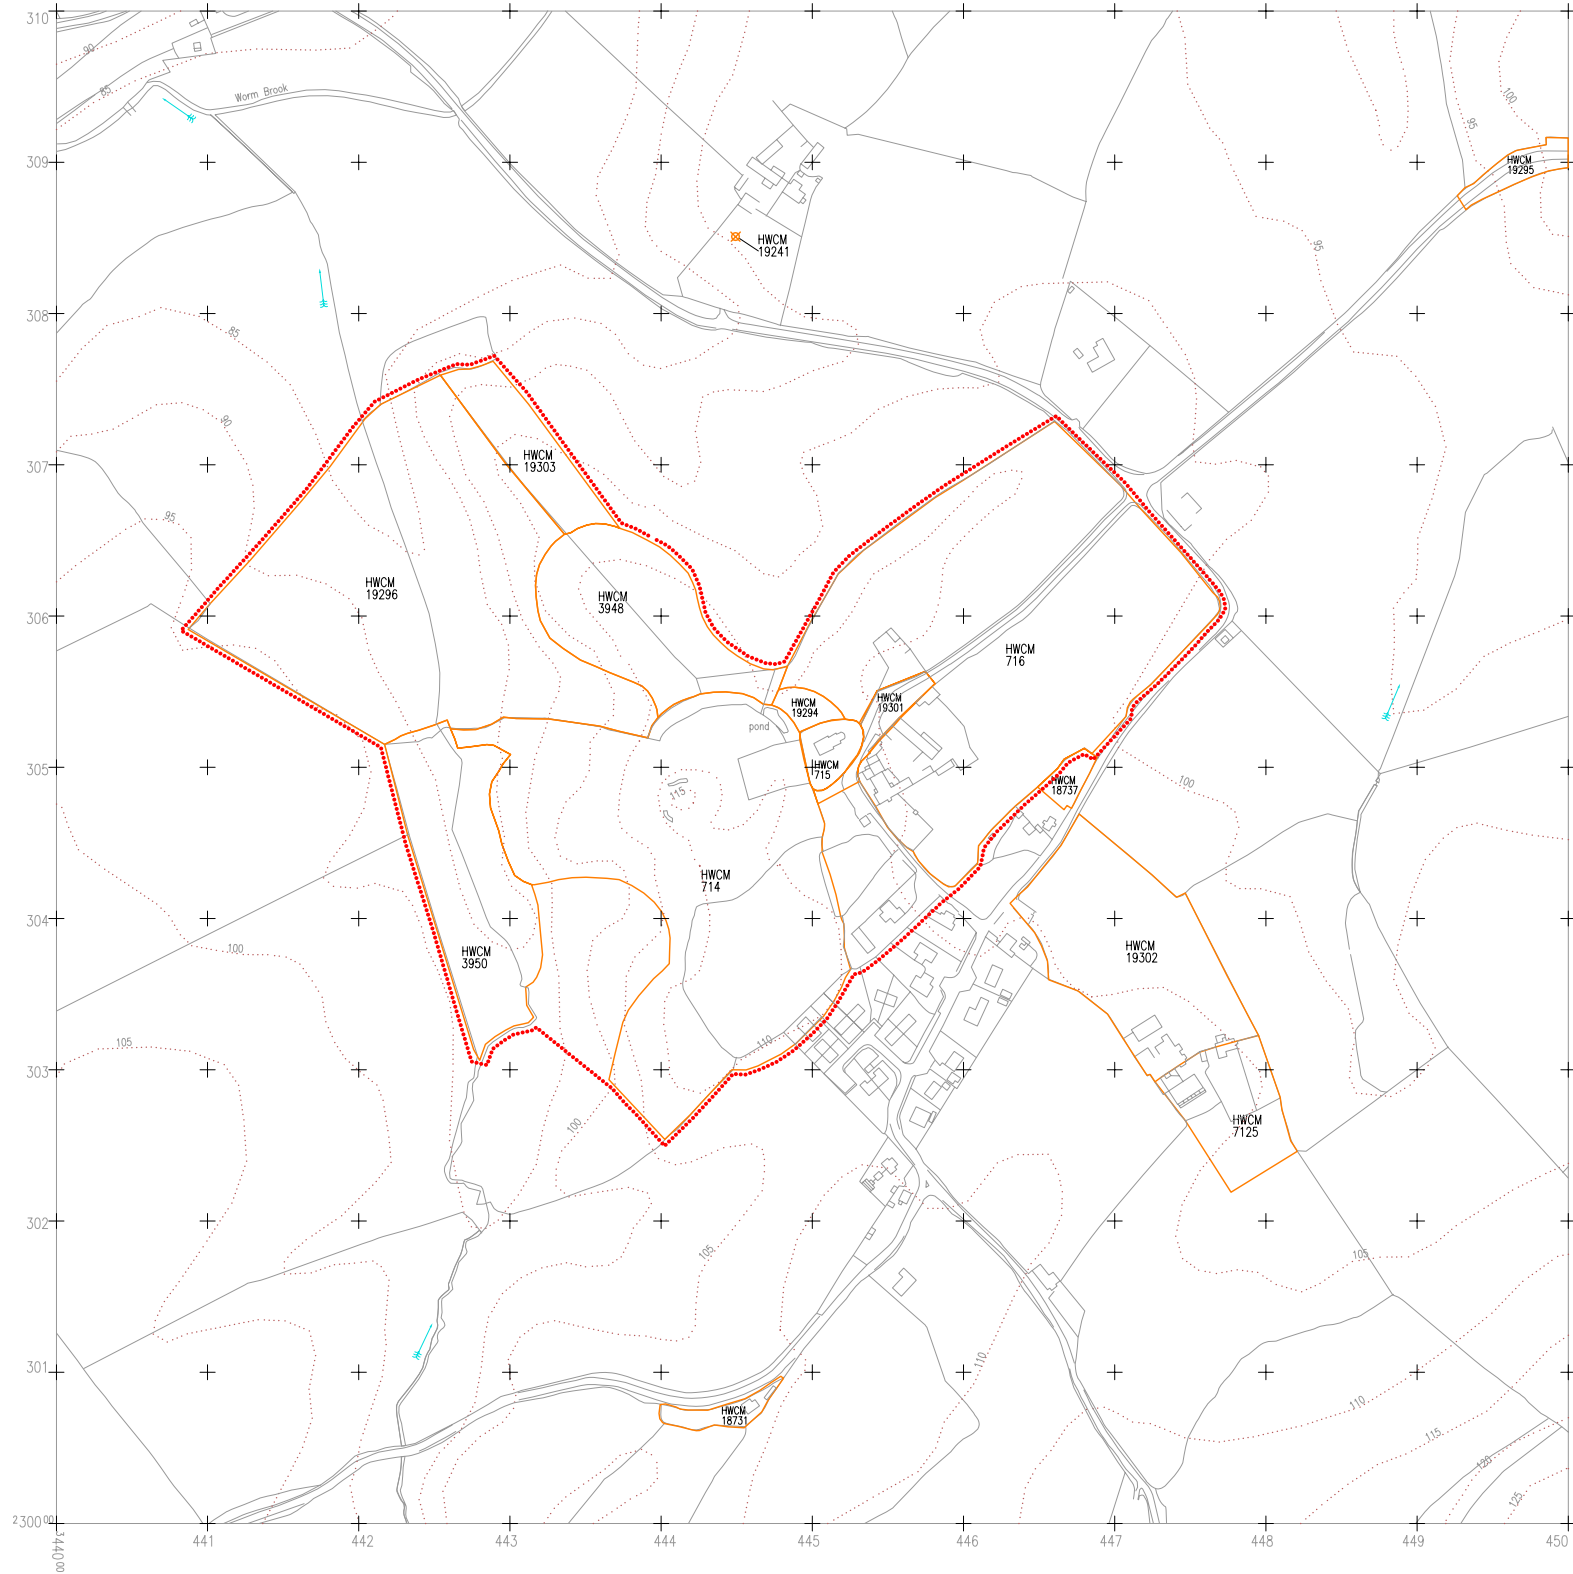

The Central Marches Historic Towns Survey
County Archaeological Service
Hereford & Worcester County Council

Kilpeck
Hereford & Worcester
Archaeological Remains and urban area
1:5000
date: 1996 LT/CMH/SJW

KEY:

- HWCM Archaeological Sites (area)
- HWCM Archaeological Sites (point)
- Urban Area