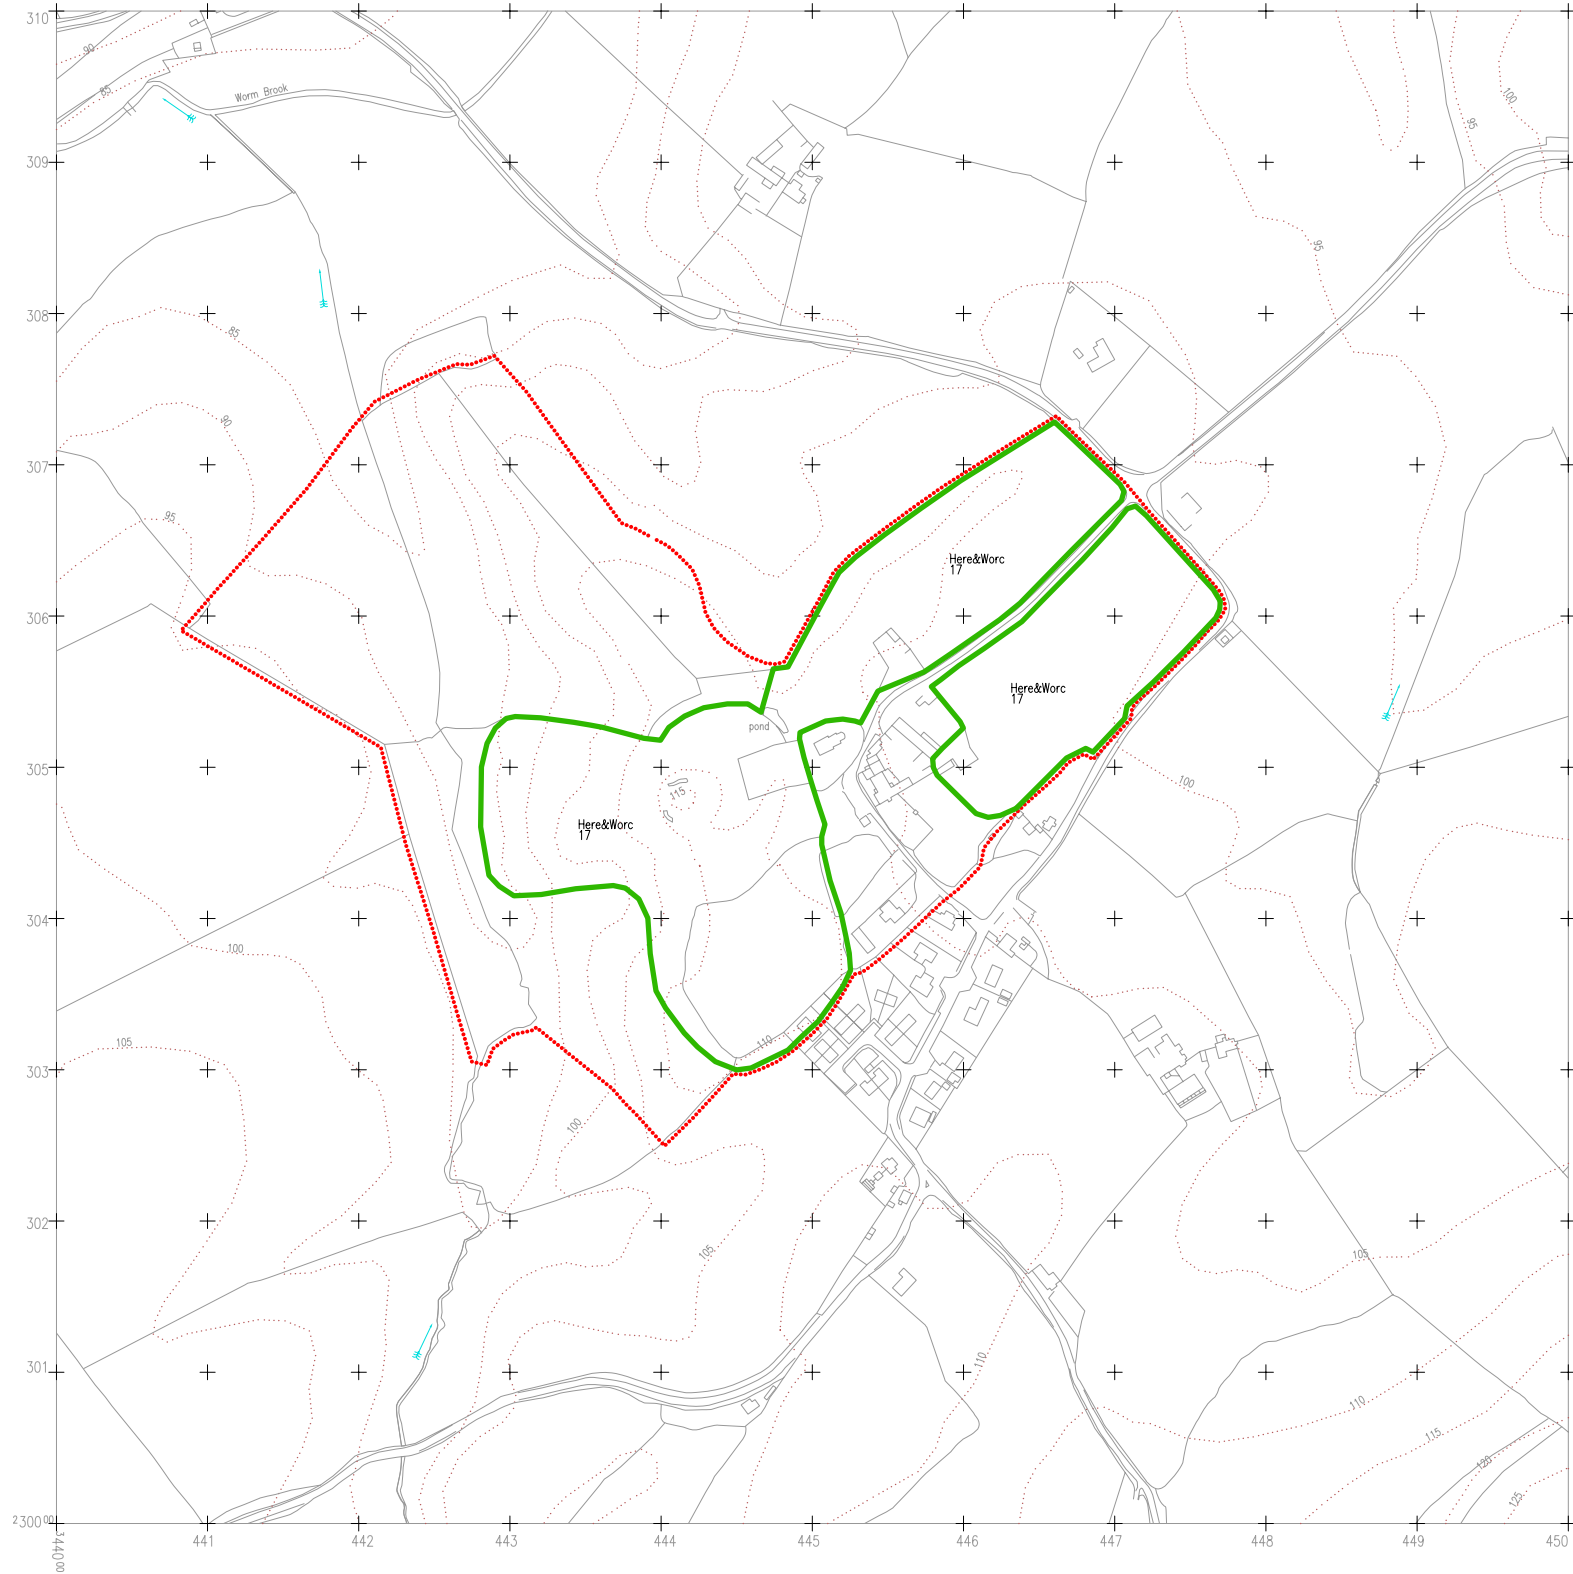

*The
Central Marches
Historic Towns Survey*

County Archaeological Service
Hereford & Worcester
County Council

Kilpeck
Hereford & Worcester

Archaeological
Constraints
1:5000
Plotted: 1996

LT/CMH/SJW

KEY:

Scheduled Ancient
Monuments

Urban Area