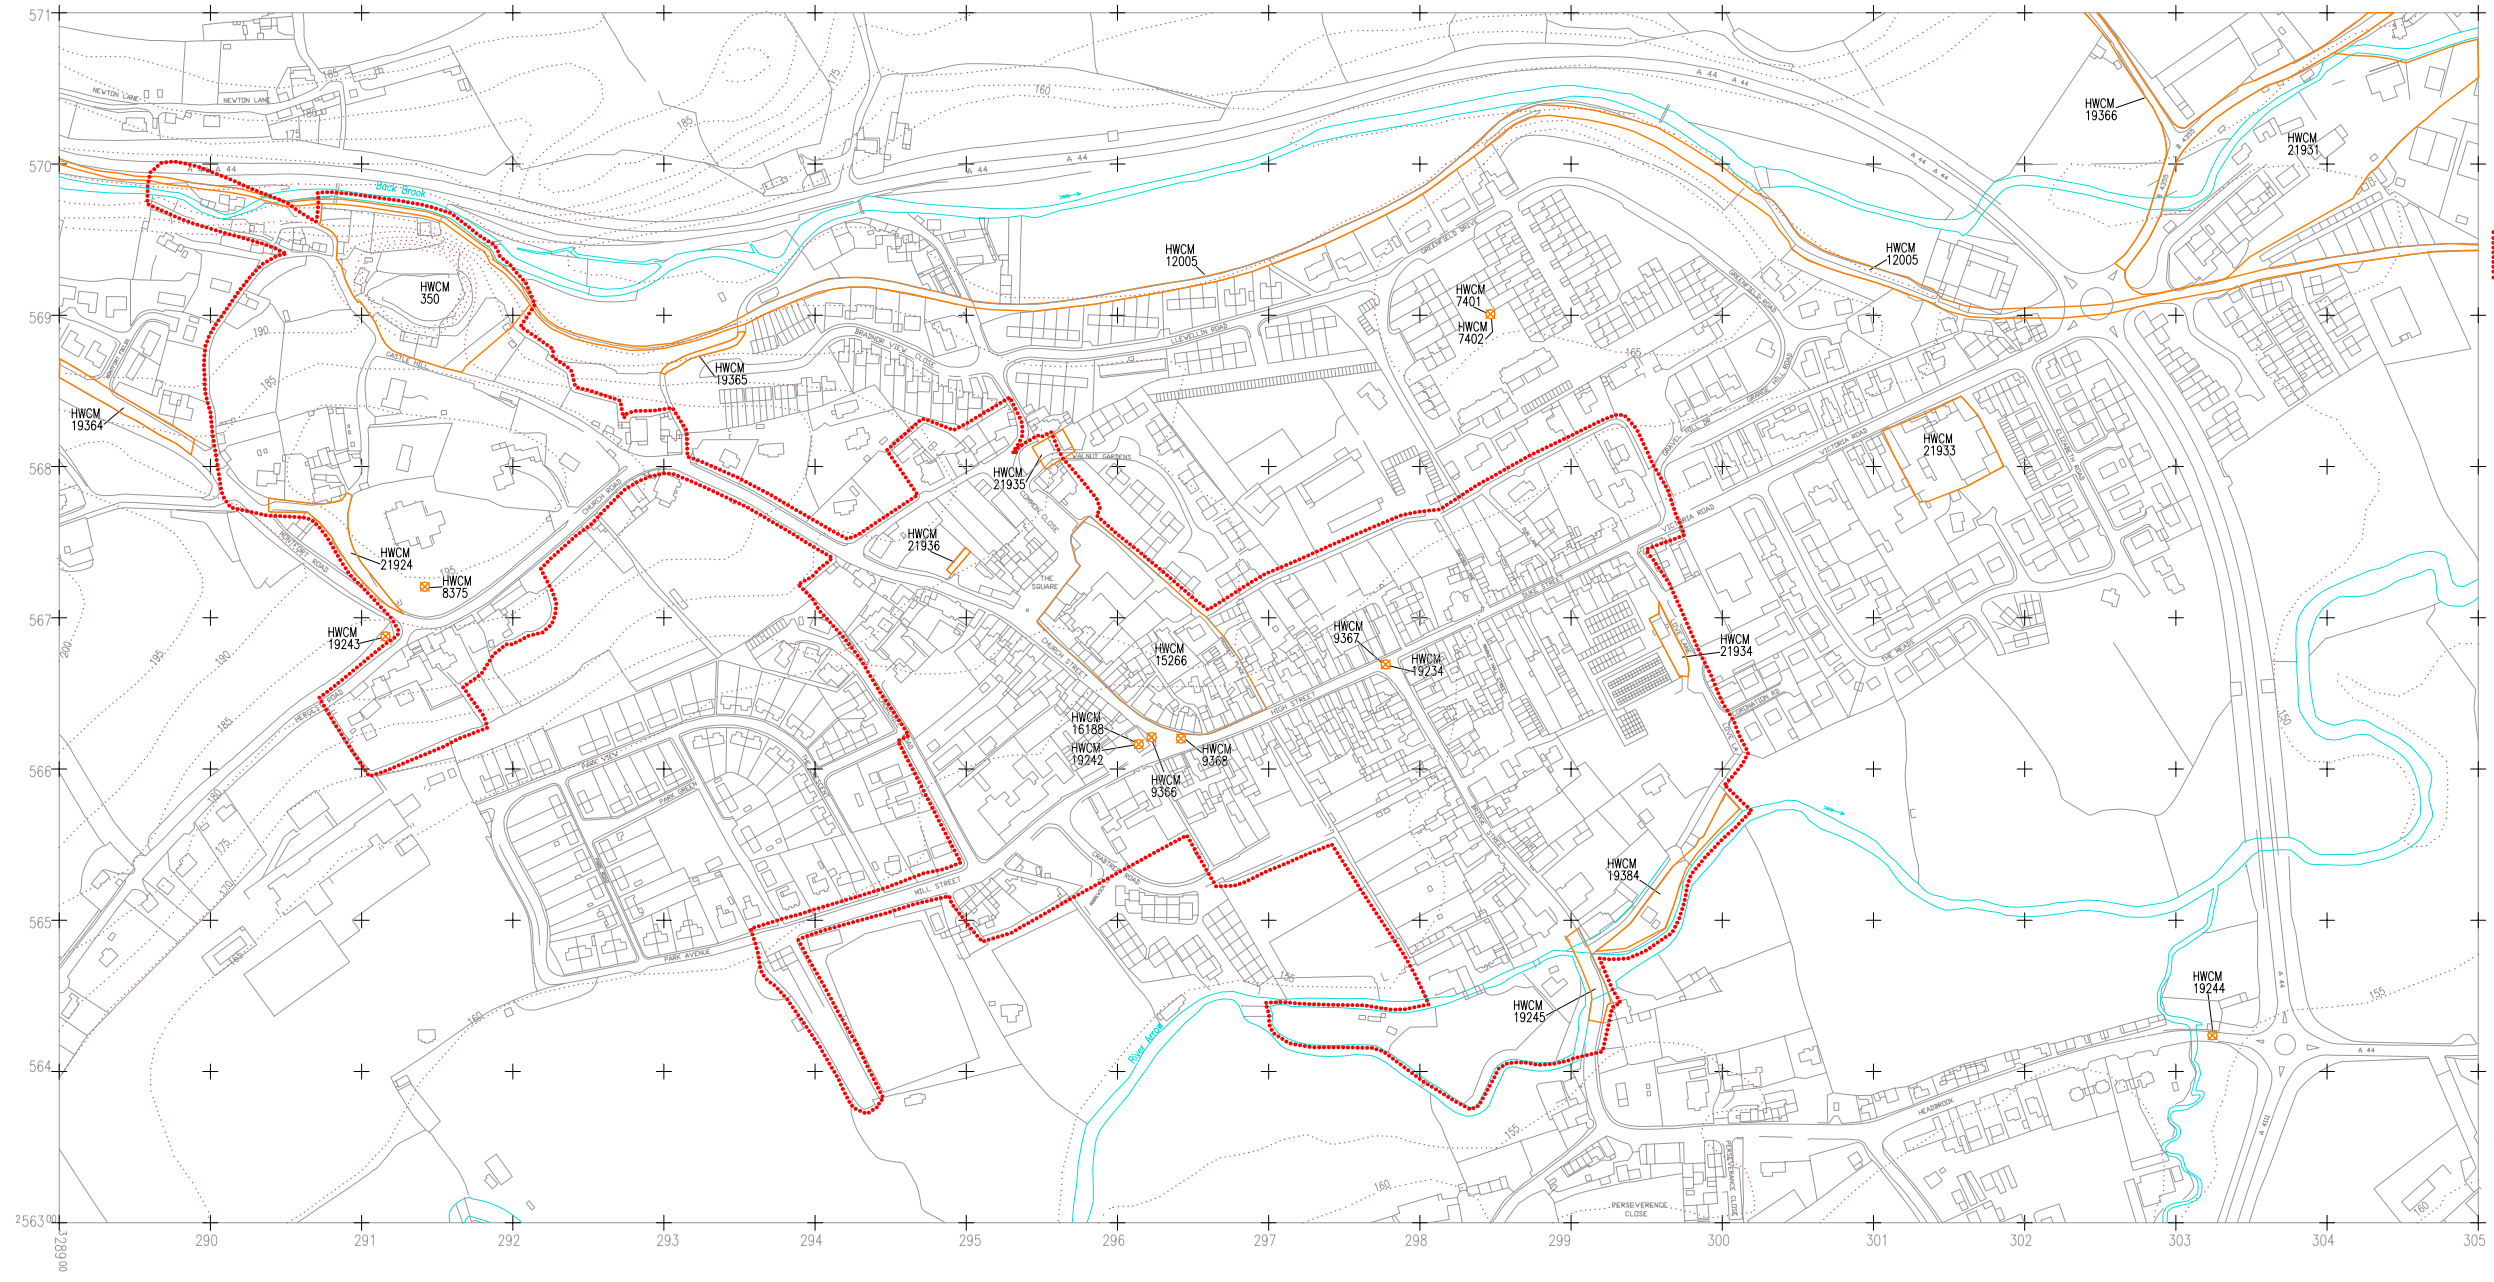

The Central Marches Historic Towns Survey
County Archaeological Service
Hereford & Worcester County Council

Kington
Hereford & Worcester
Archaeological Remains and urban area
1:5000
date: 1996 LT/CMH/SJW

KEY:

- HWCM
  **** Archaeological Sites (area)
- HWCM
  **** Archaeological Sites (point)
- Urban Area