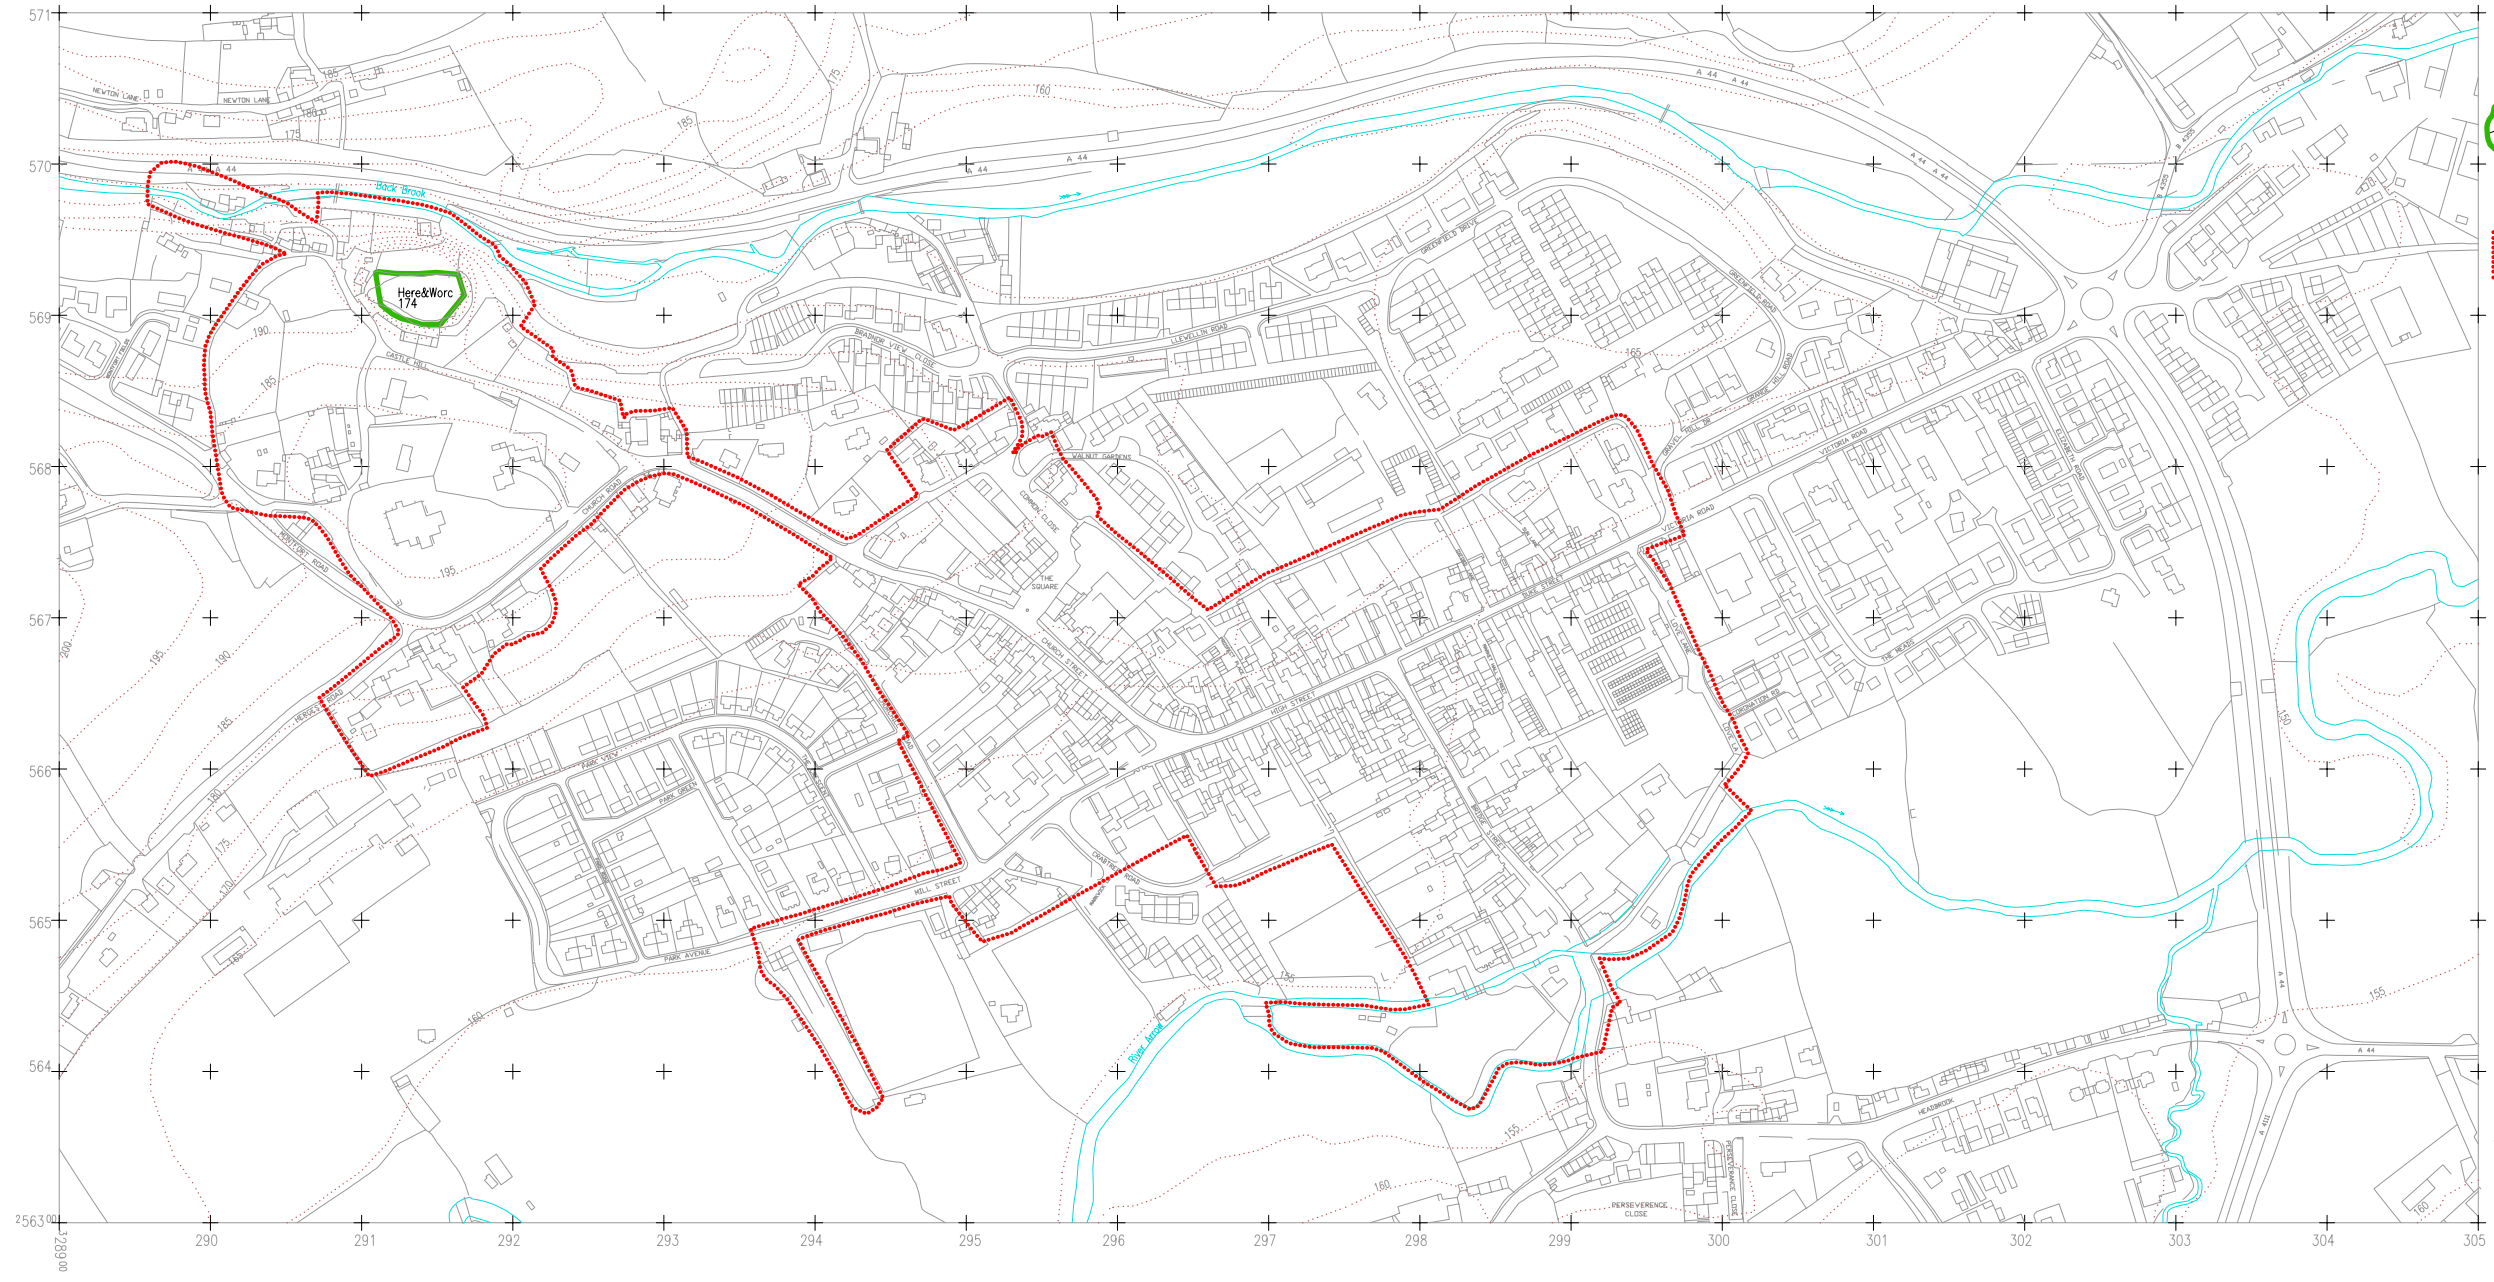

The Central Marches Historic Towns Survey
County Archaeological Service
Hereford & Worcester County Council

Kington
Hereford & Worcester
Archaeological Constraints
1:5000
Plotted: 1996 LT/CMH/SJW

KEY:

Scheduled Ancient Monuments

Urban Area