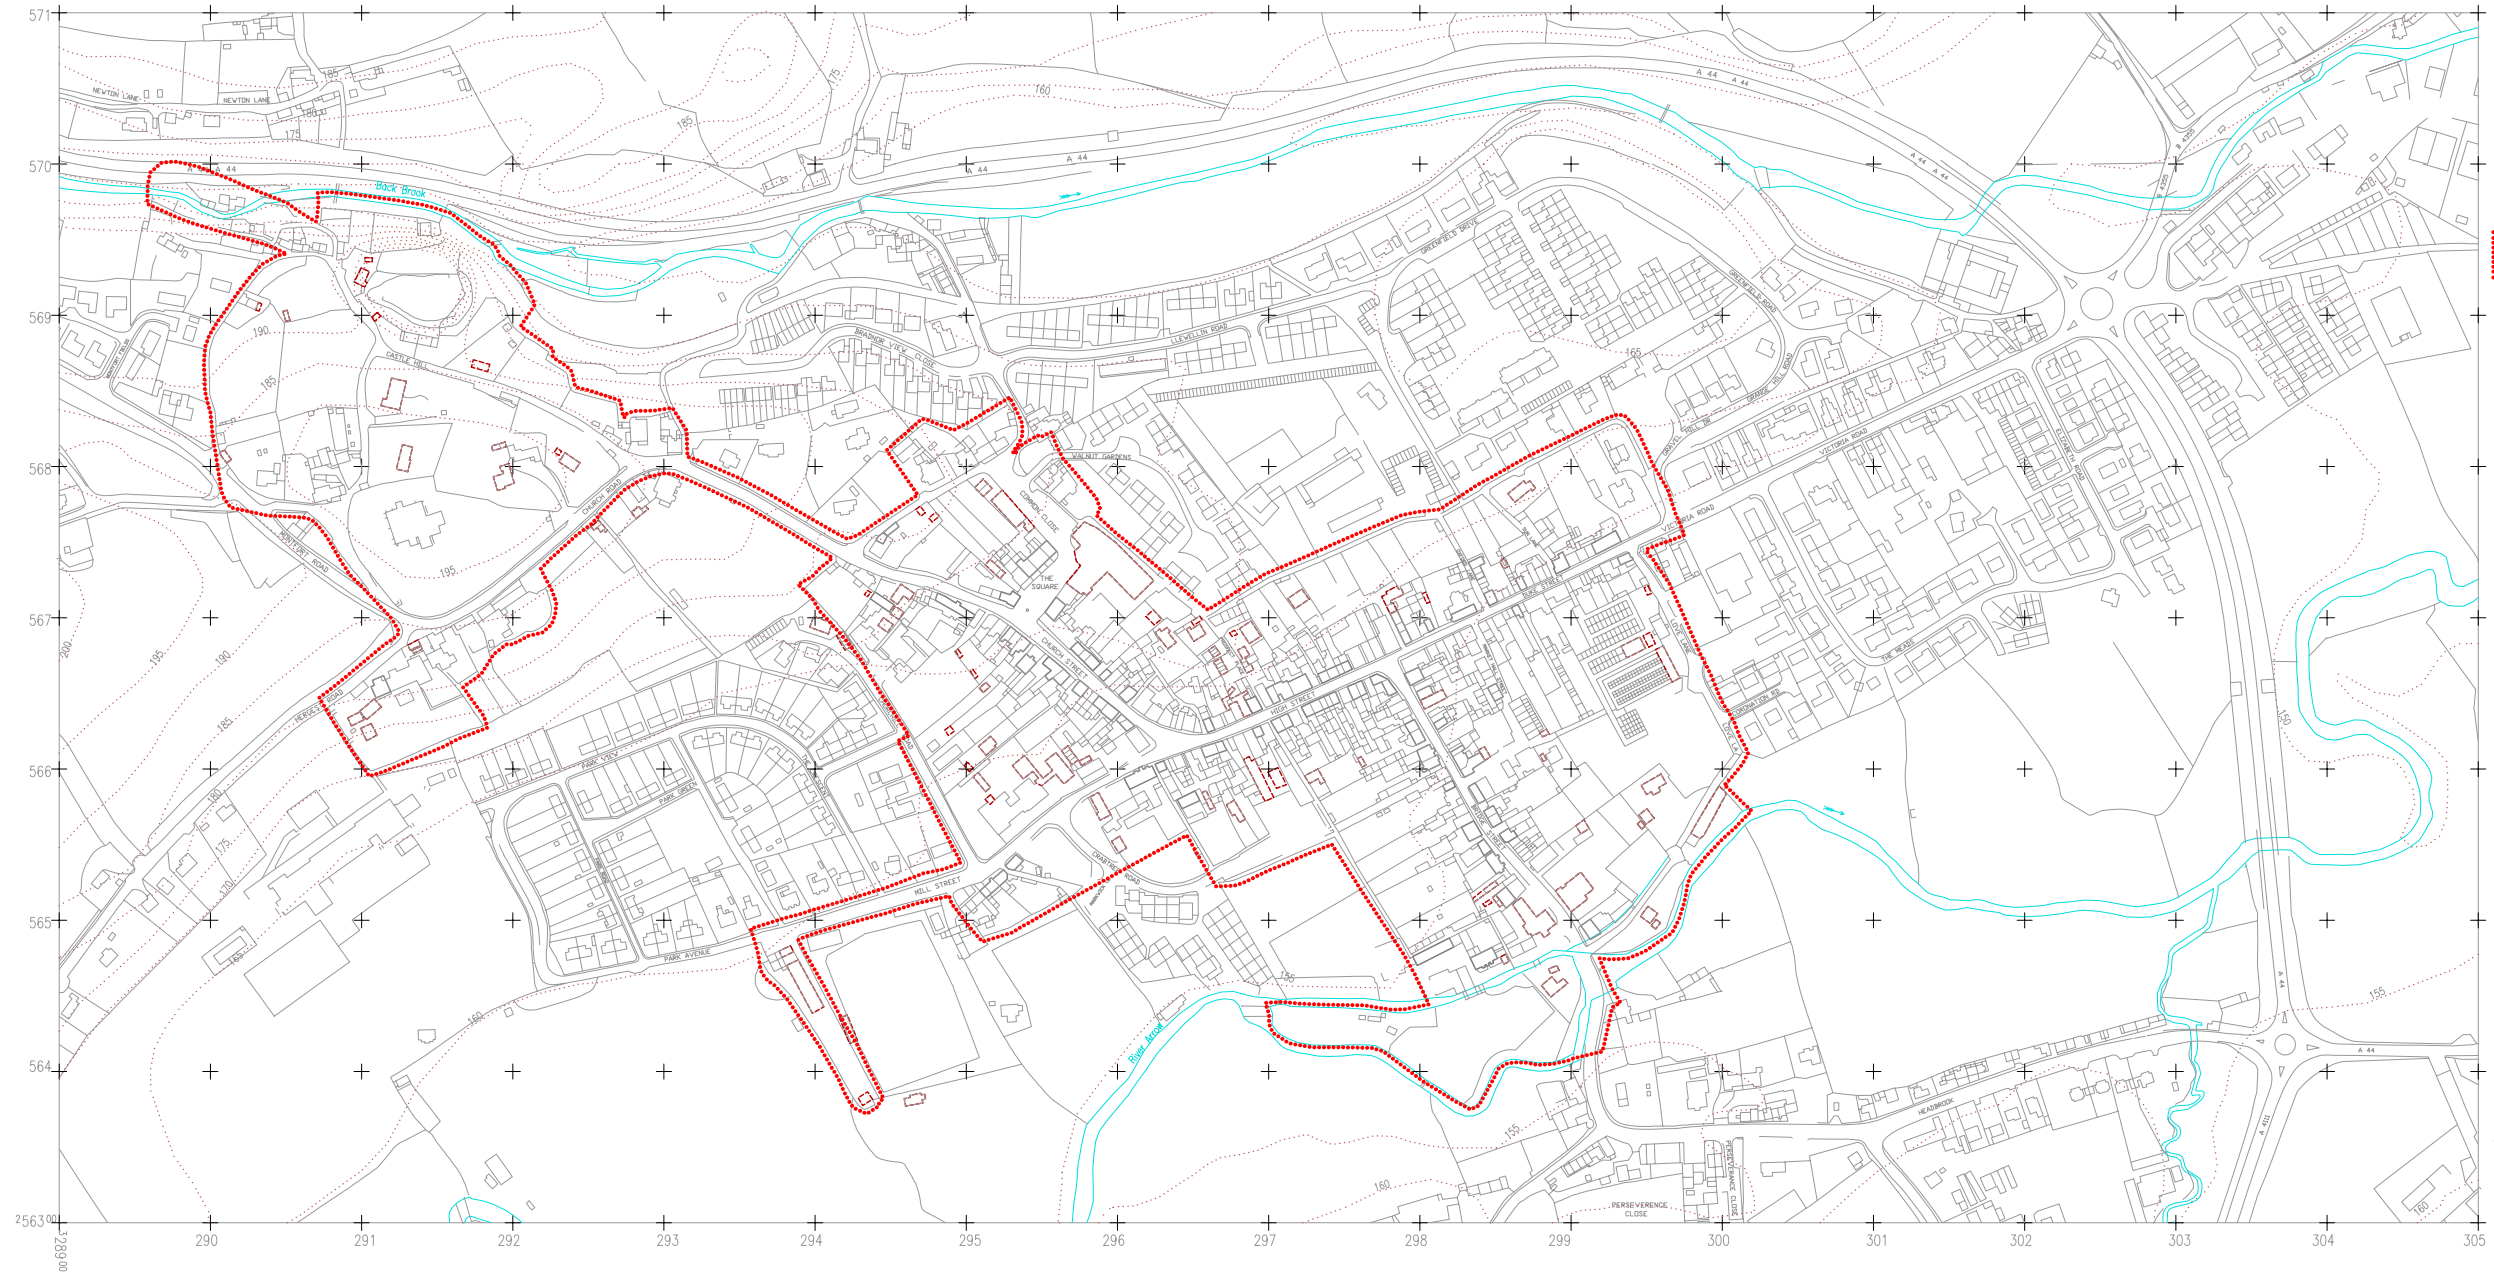

The Central Marches Historic Towns Survey
County Archaeological Service
Hereford & Worcester County Council

Kington
Hereford & Worcester
Observed cellarage and 20th century development
1:5000
date: 1996 LT/CMH/SJW

KEY:

- 18th/19th century Cellarage
- 20th century Development
- Urban Area