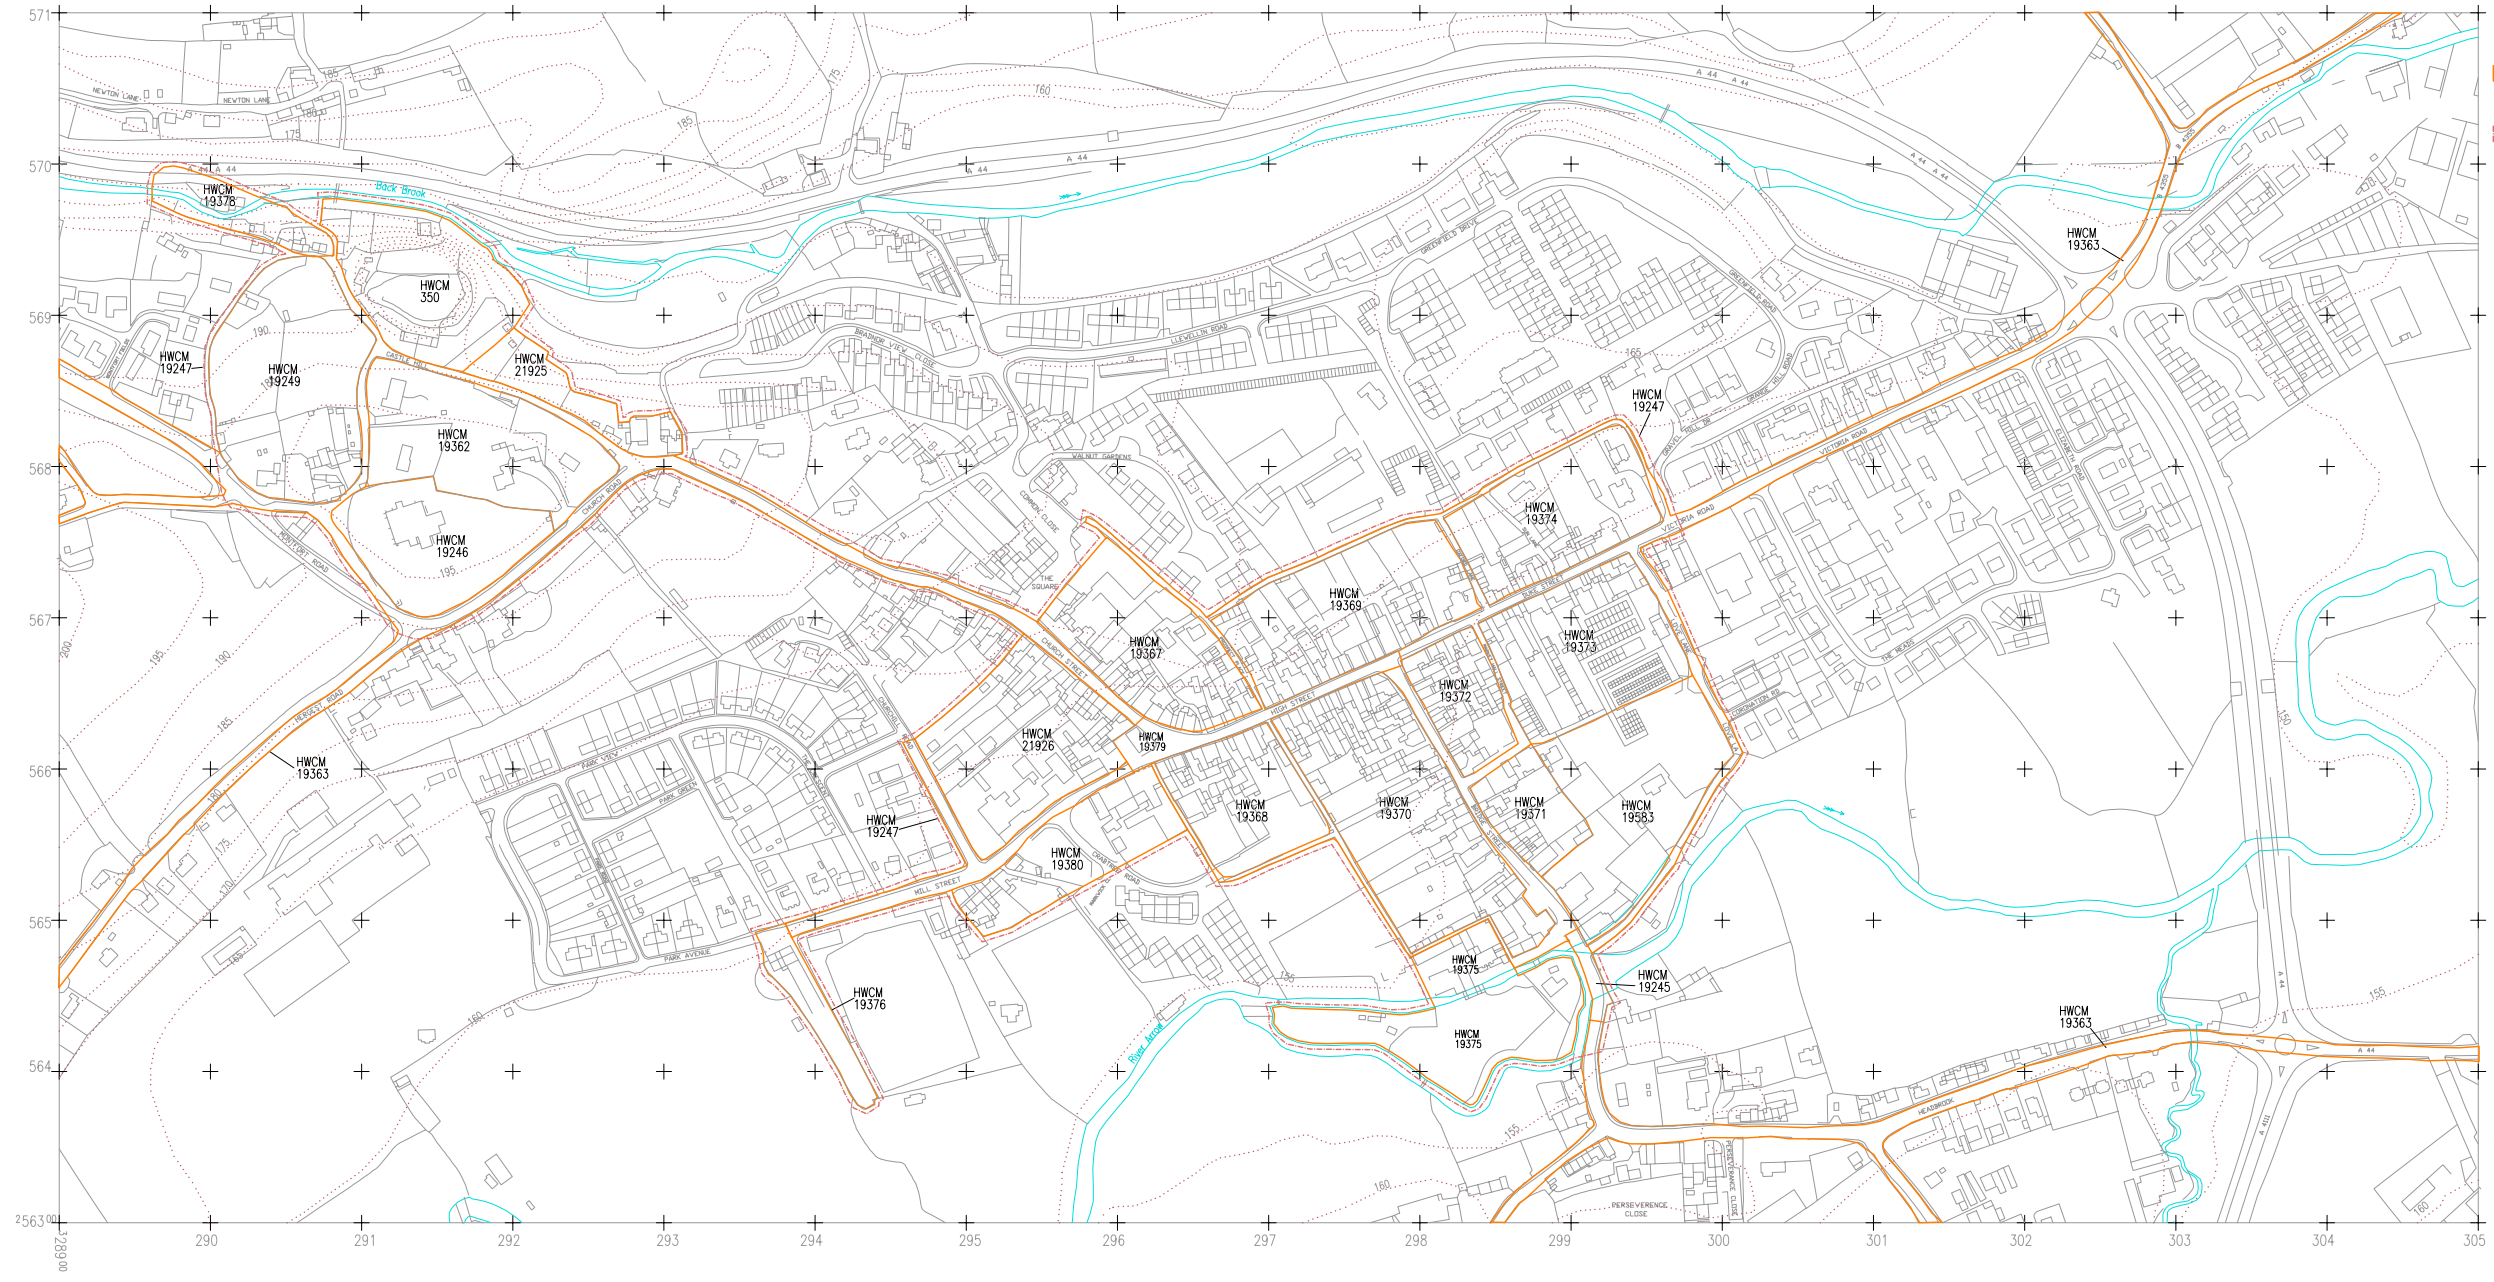

The Central Marches Historic Towns Survey
County Archaeological Service
Hereford & Worcester County Council

Kington
Hereford & Worcester
Medieval urban form
and components

1:5000
date: 1996 LT/CMH/SJW

KEY:

- Medieval Urban Component
- Medieval Urban Form