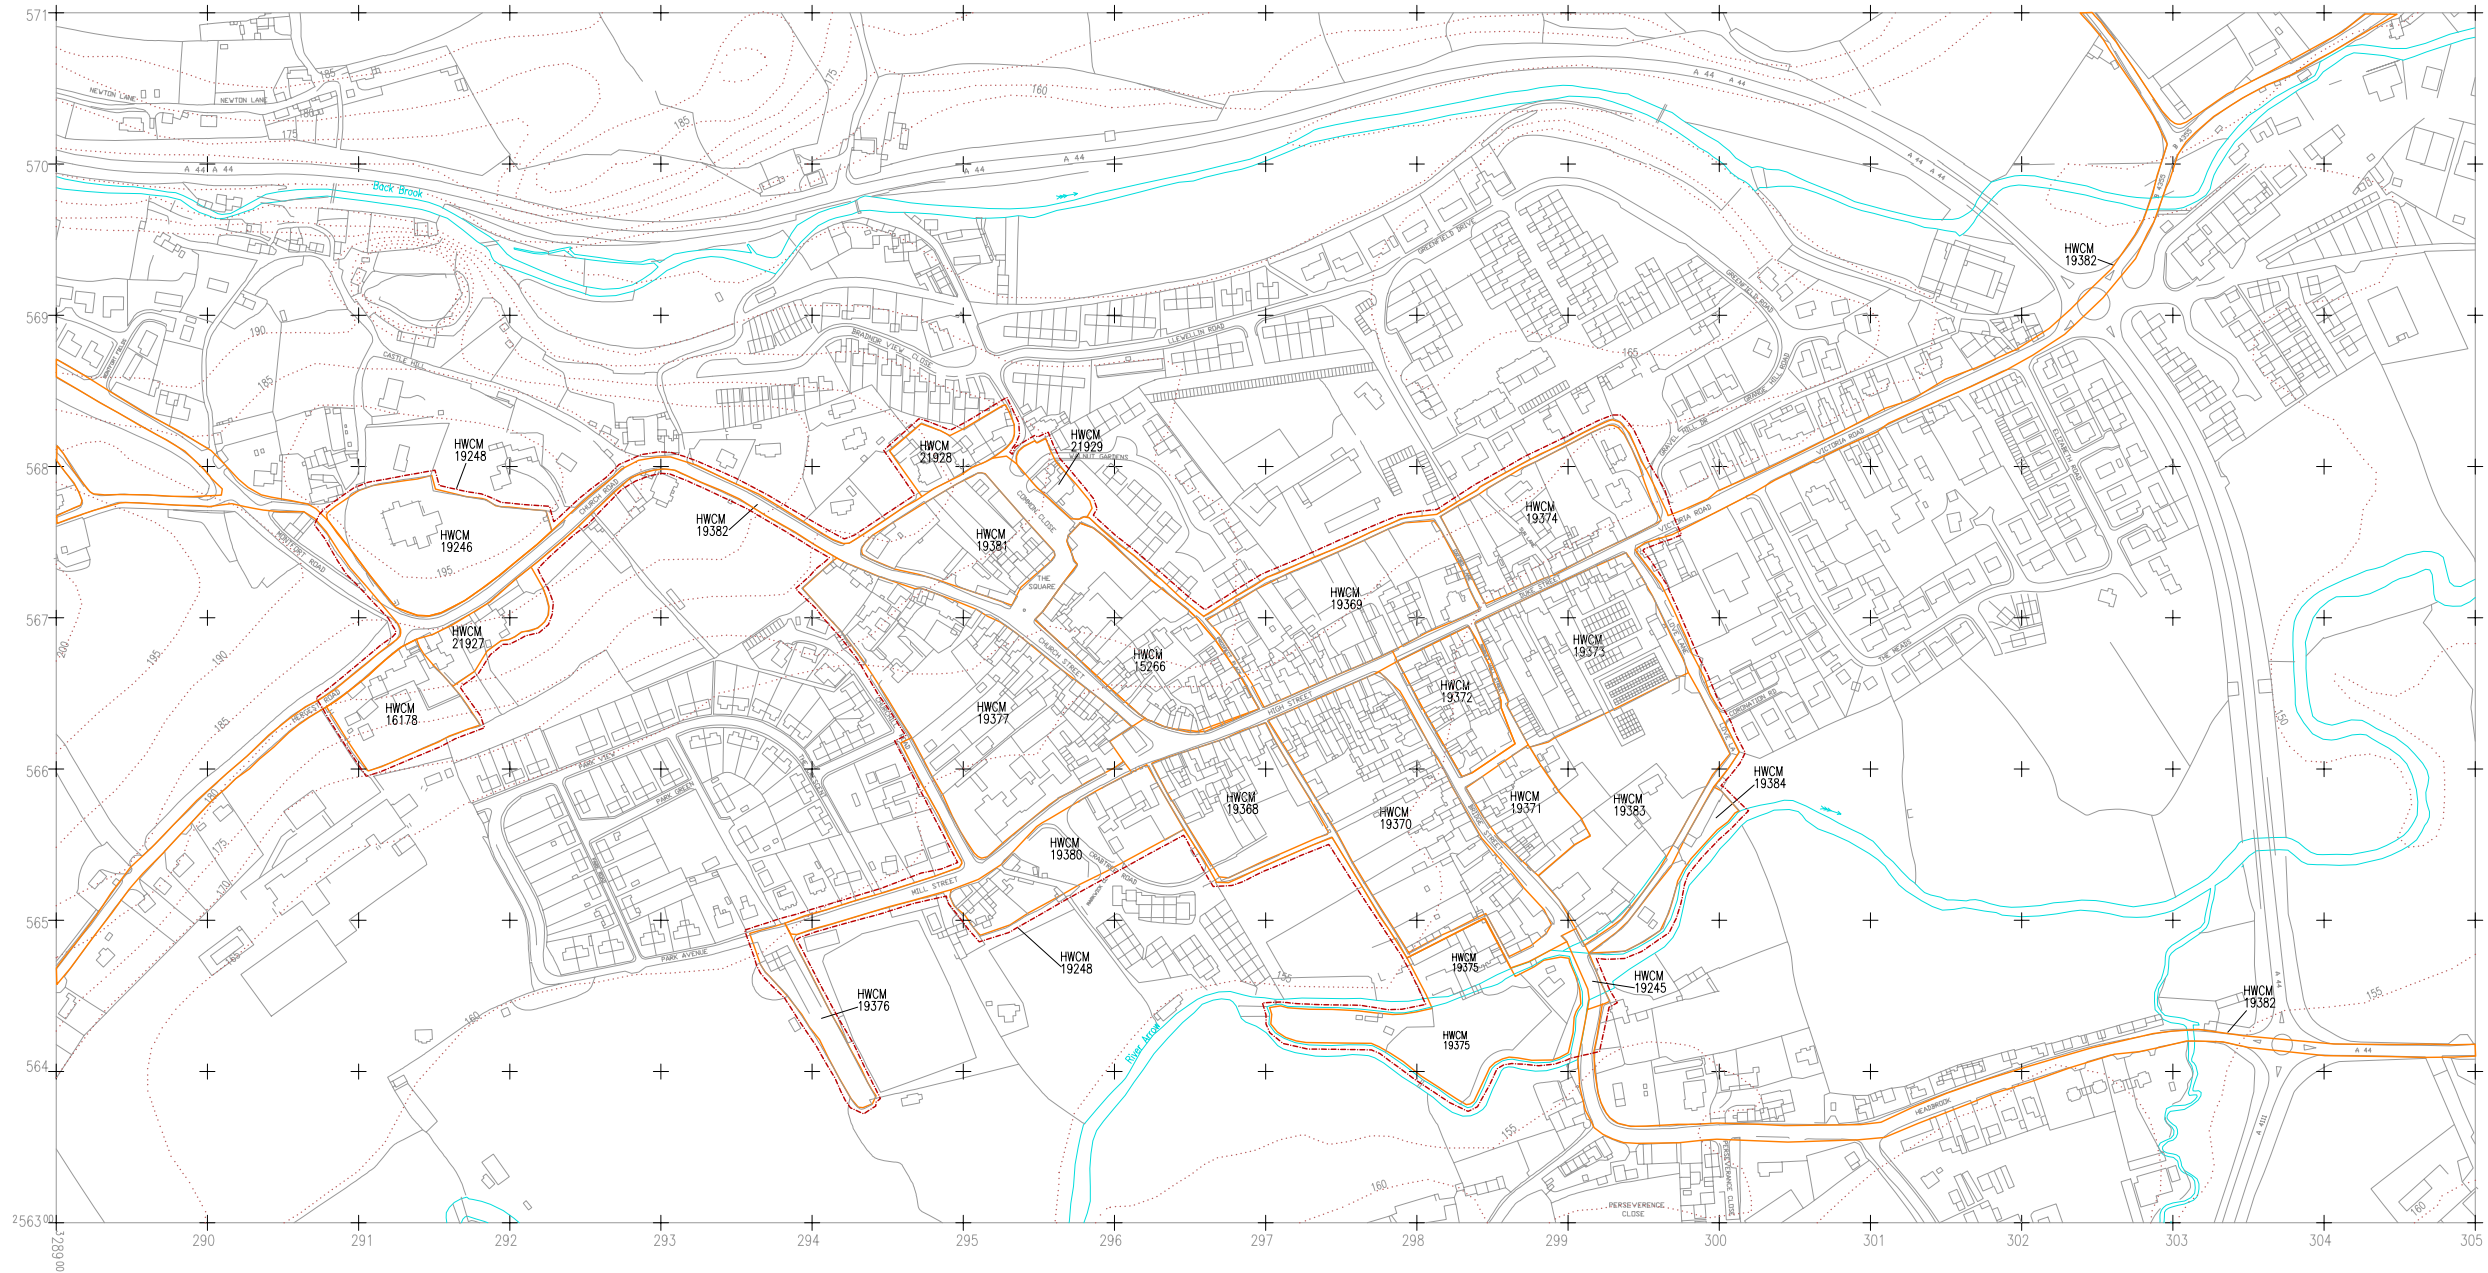

The
Central Marches
Historic Towns Survey
County Archaeological Service
Hereford & Worcester
County Council

Kington
Hereford & Worcester
Post-medieval urban form
and components
1:5000
date: 1996 LT/CMH/SJW

KEY:
Post-medieval Urban Component
Post-medieval Urban Form