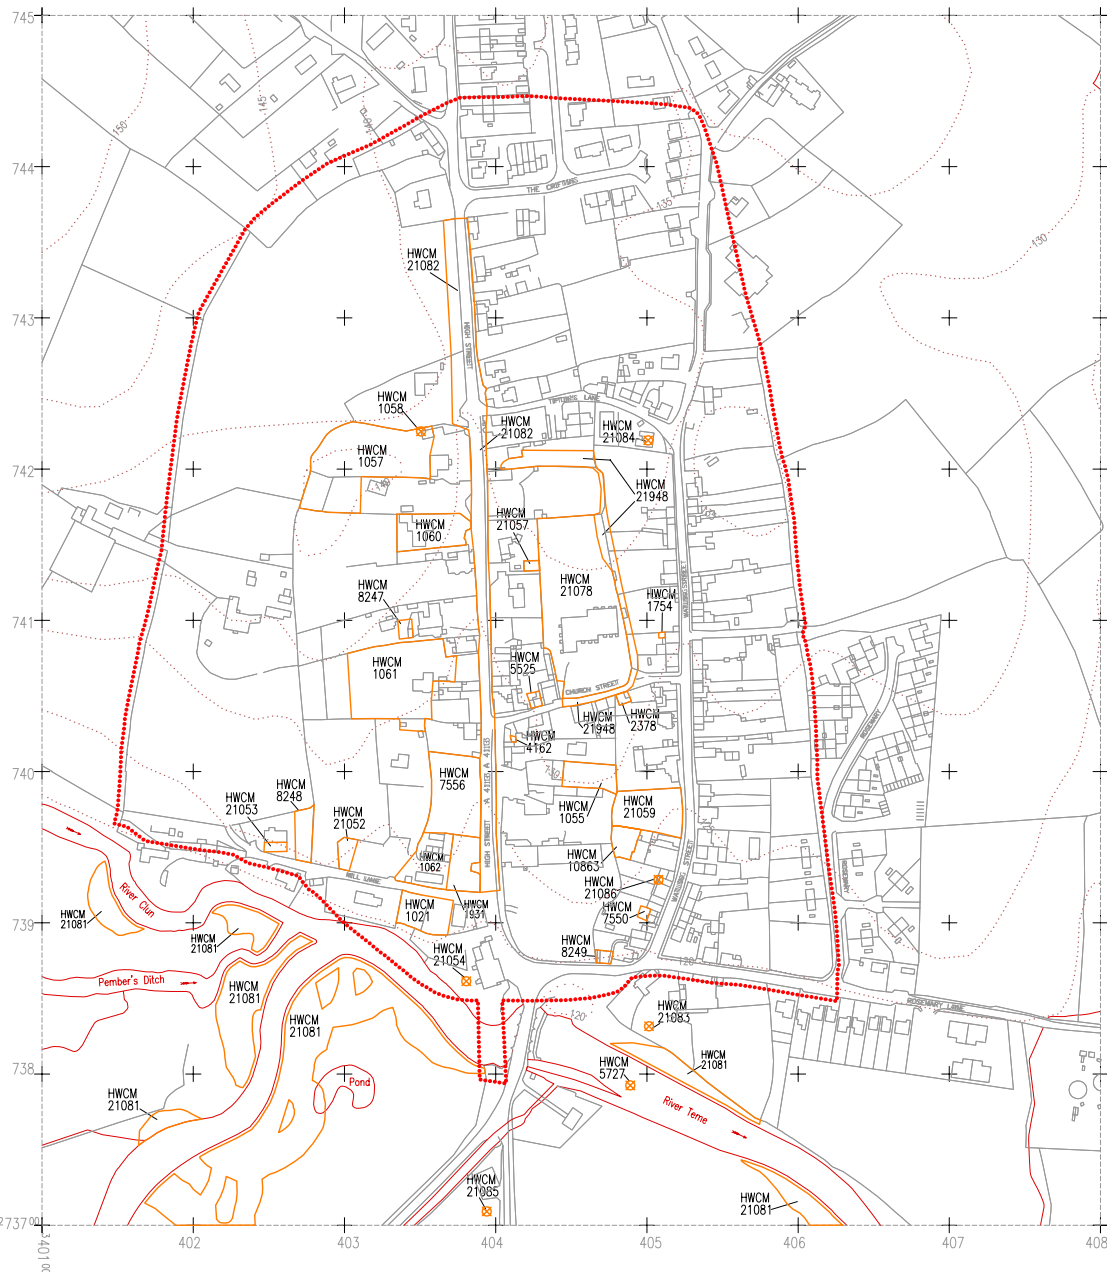

*The
Central Marches
Historic Towns Survey*

Leintwardine
Hereford & Worcester
Archaeological Remains
and urban area

1:5000

date: 1996 LT/CMH/SJW

KEY:

Archaeological Sites
(area)

Archaeological Sites
(point)

Urban Area