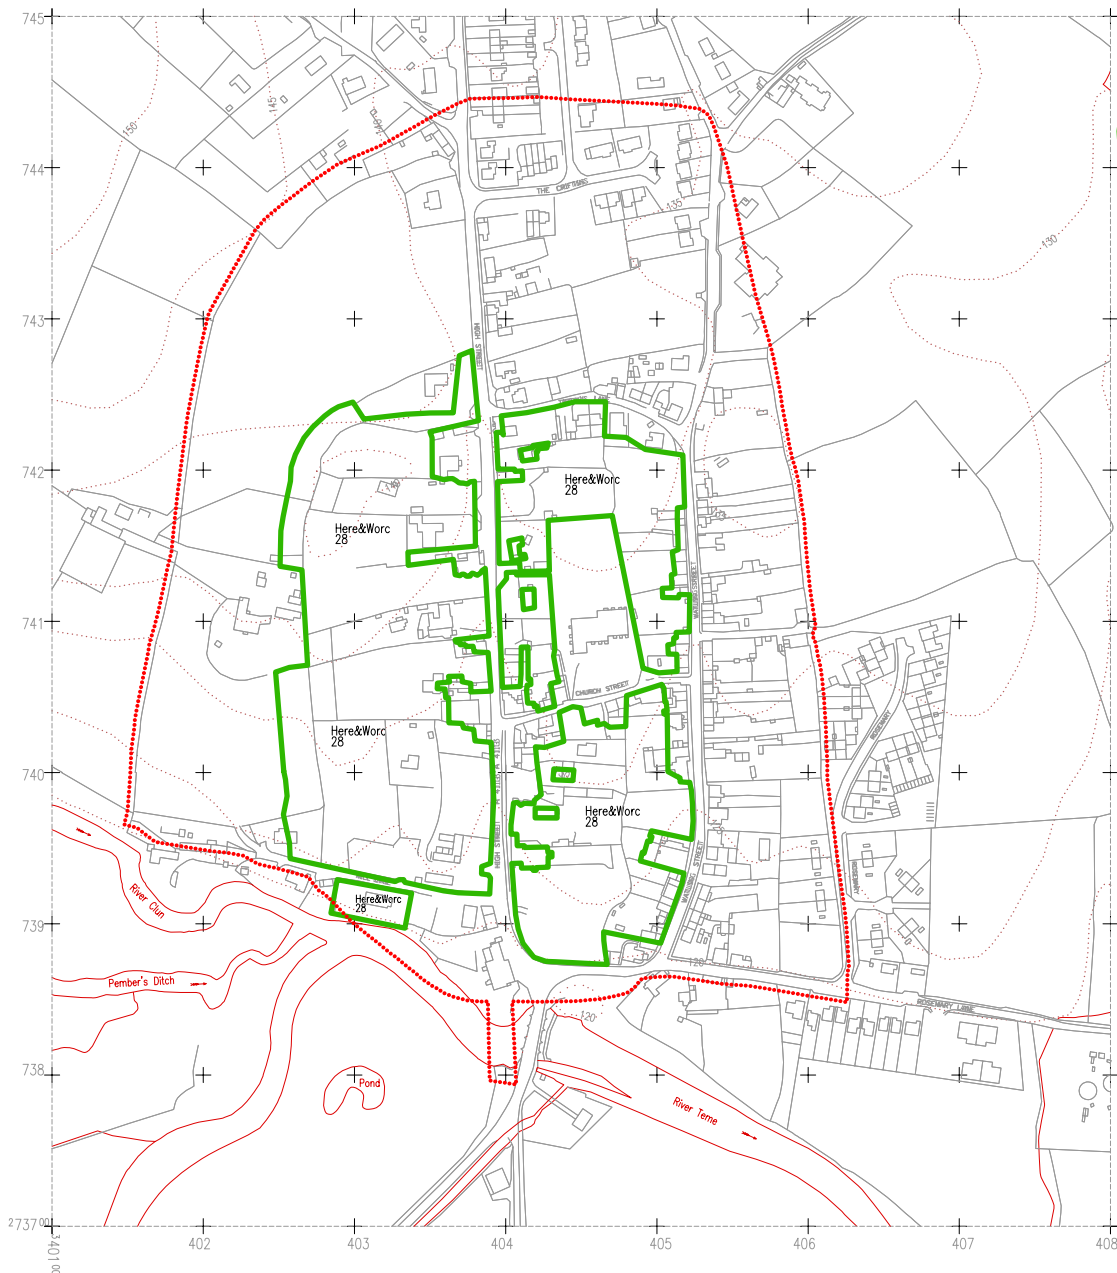

*The
Central Marches
Historic Towns Survey*

County Archaeological Service
Hereford & Worcester
County Council

Leintwardine
Hereford & Worcester

Archaeological
Constraints

1:5000

Plotted: 20.07.98 LT/CMH/SJW

KEY:

Urban Area