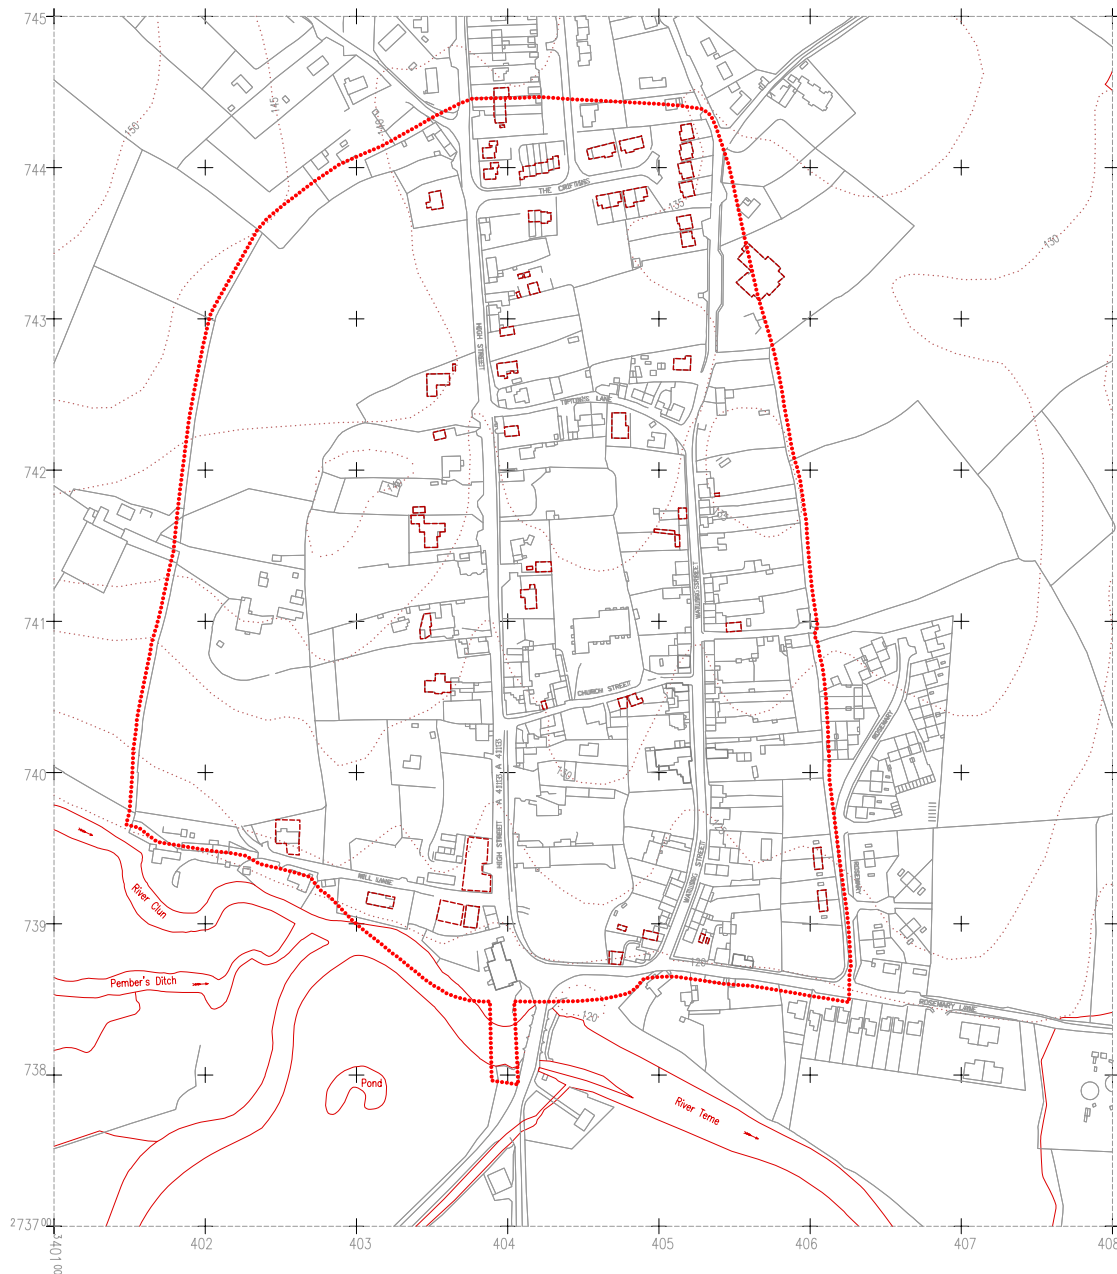

*The
Central Marches
Historic Towns Survey*

County Archaeological Service
Hereford & Worcester
County Council

Leintwardine
Hereford & Worcester

Observed cellarage and
20th century development

1:5000

date: 1996

LT/CMH/SJW

KEY:

18th/19th century
Cellarage

20th century
Development

Urban Area