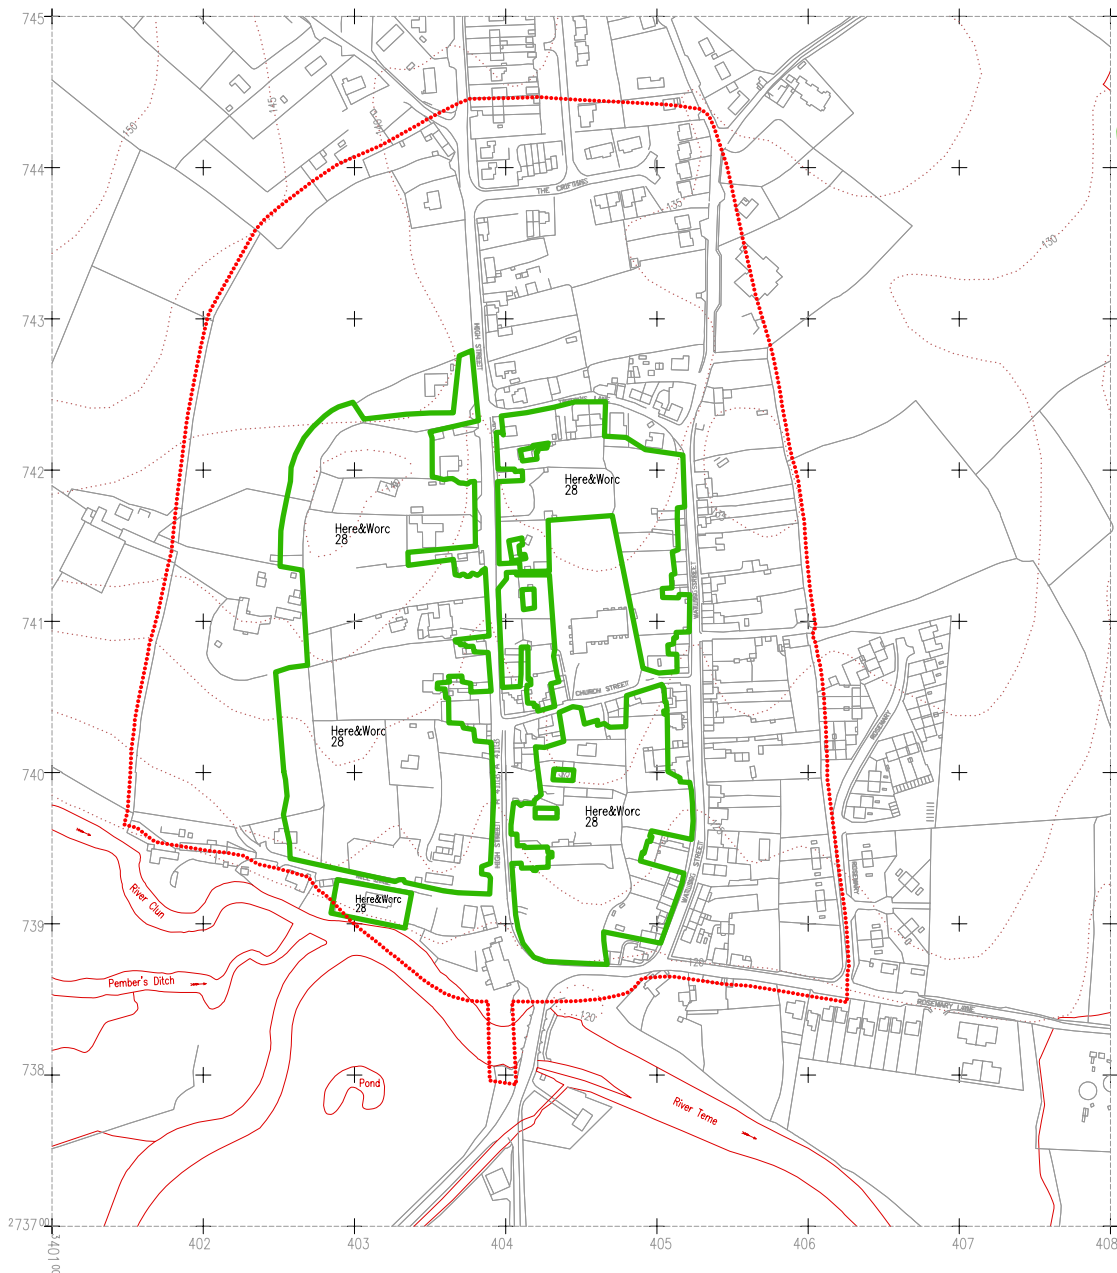

*The
Central Marches
Historic Towns Survey*

County Archaeological Service
Hereford & Worcester
County Council

Leintwardine
Hereford & Worcester

Archaeological
Constraints
1:5000

Plotted: 20.07.98 LT/CMH/SJW

KEY:

Scheduled Ancient
Monuments

Urban Area