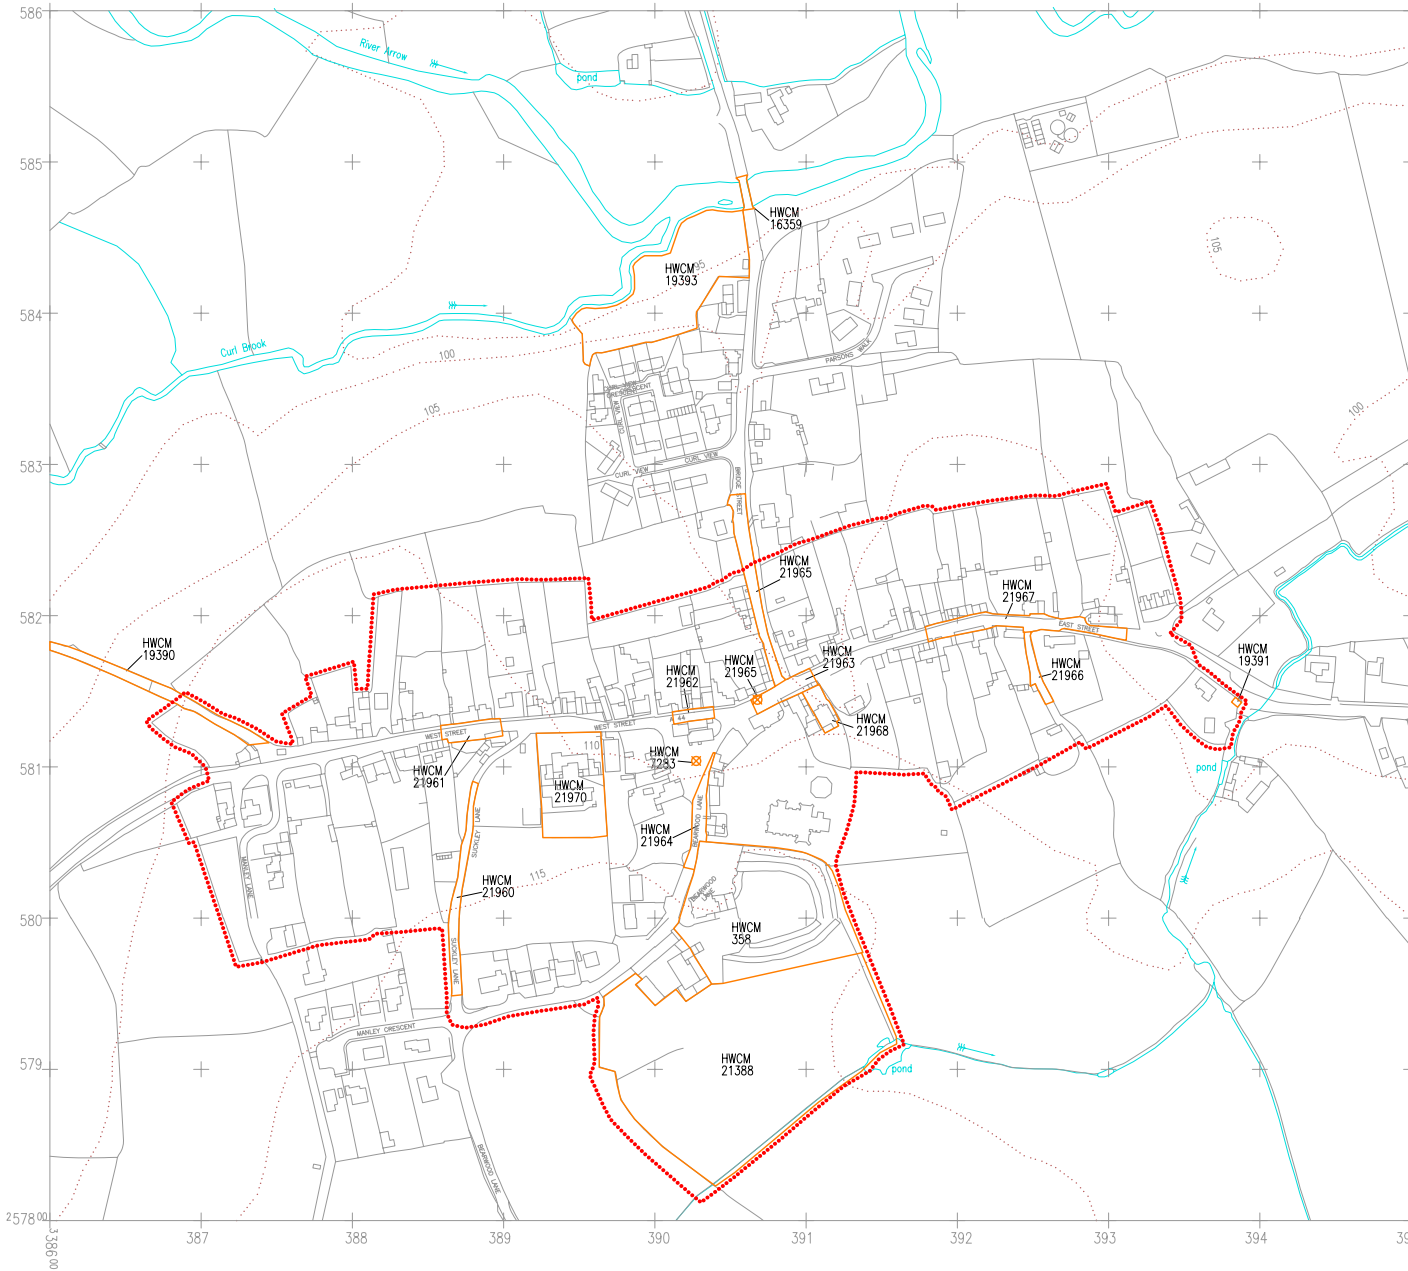

*The
Central Marches
Historic Towns Survey*

County Archaeological Service
Hereford & Worcester
County Council

Pembridge
Hereford & Worcester

Archaeological Remains
and urban area

1:5000

date: 1996 LT/CMH/SJW

KEY:

Archaeological Sites
(area)

Archaeological Sites
(point)

Urban Area