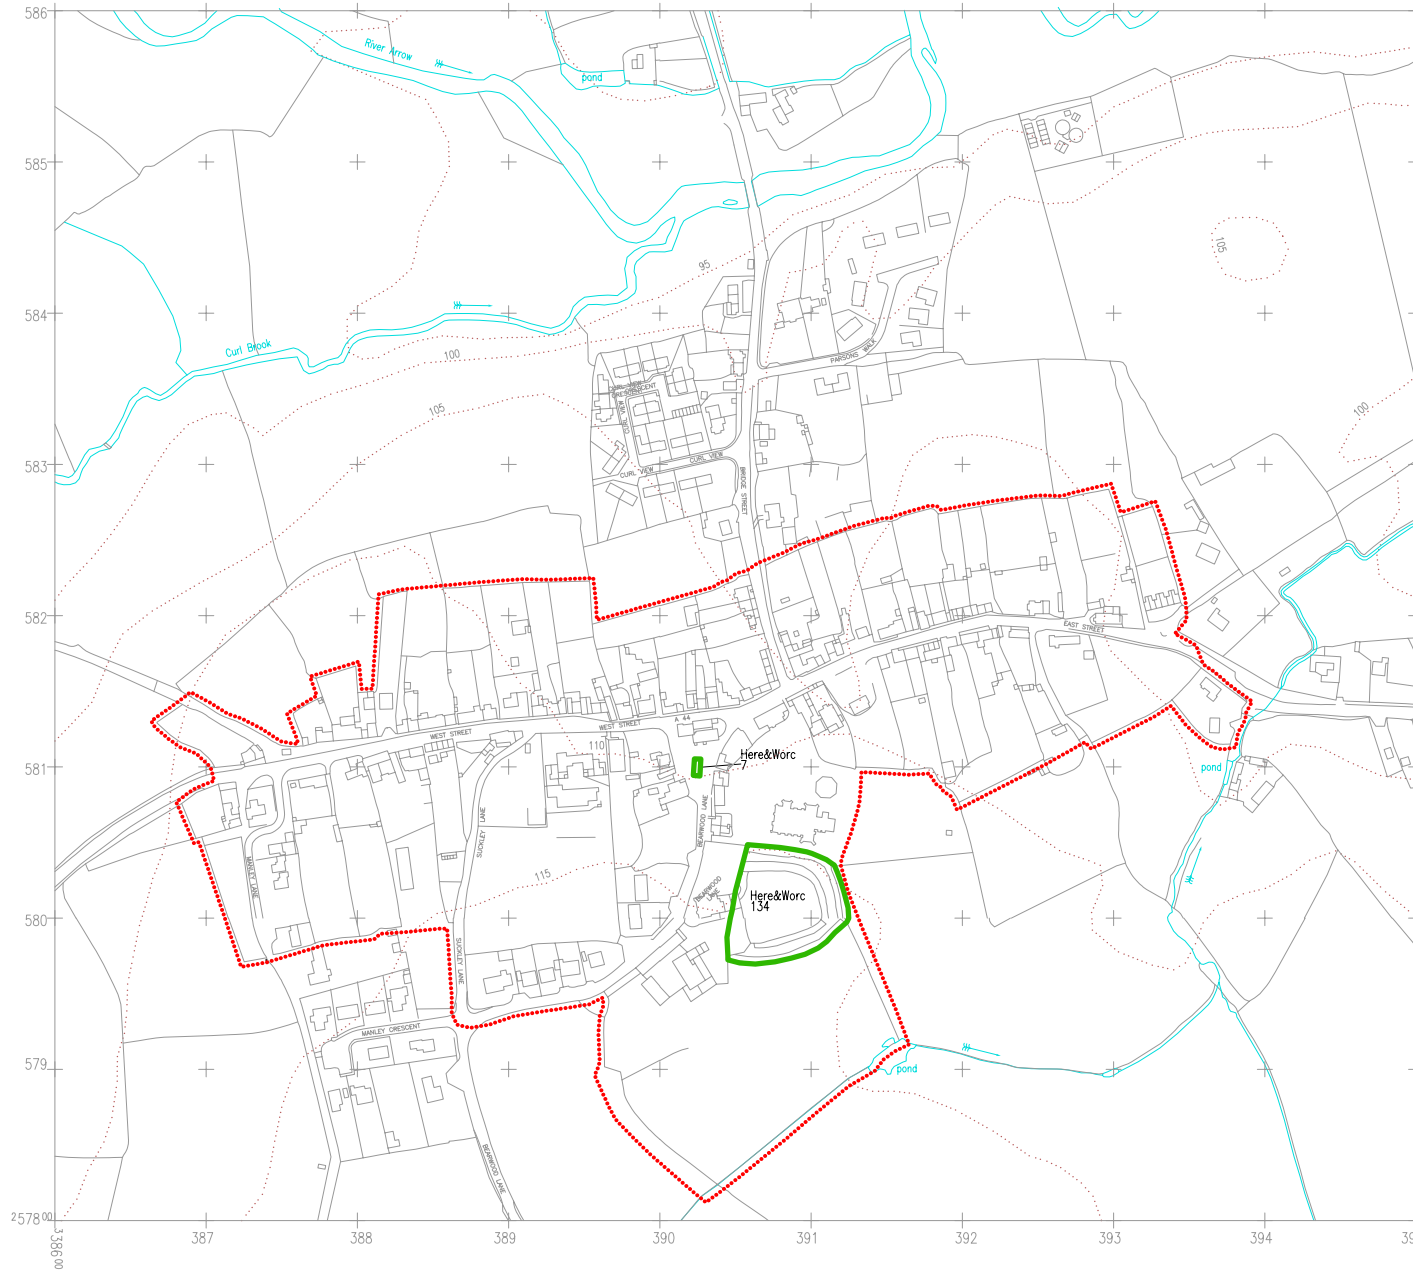

The
Central Marches
Historic Towns Survey

County Archaeological Service
Hereford & Worcester
County Council

Pembridge
Hereford & Worcester

Archaeological
Constraints

1:5000

Plotted: 1996 LT/CMH/SJW

KEY:

Scheduled Ancient
Monuments

Urban Area