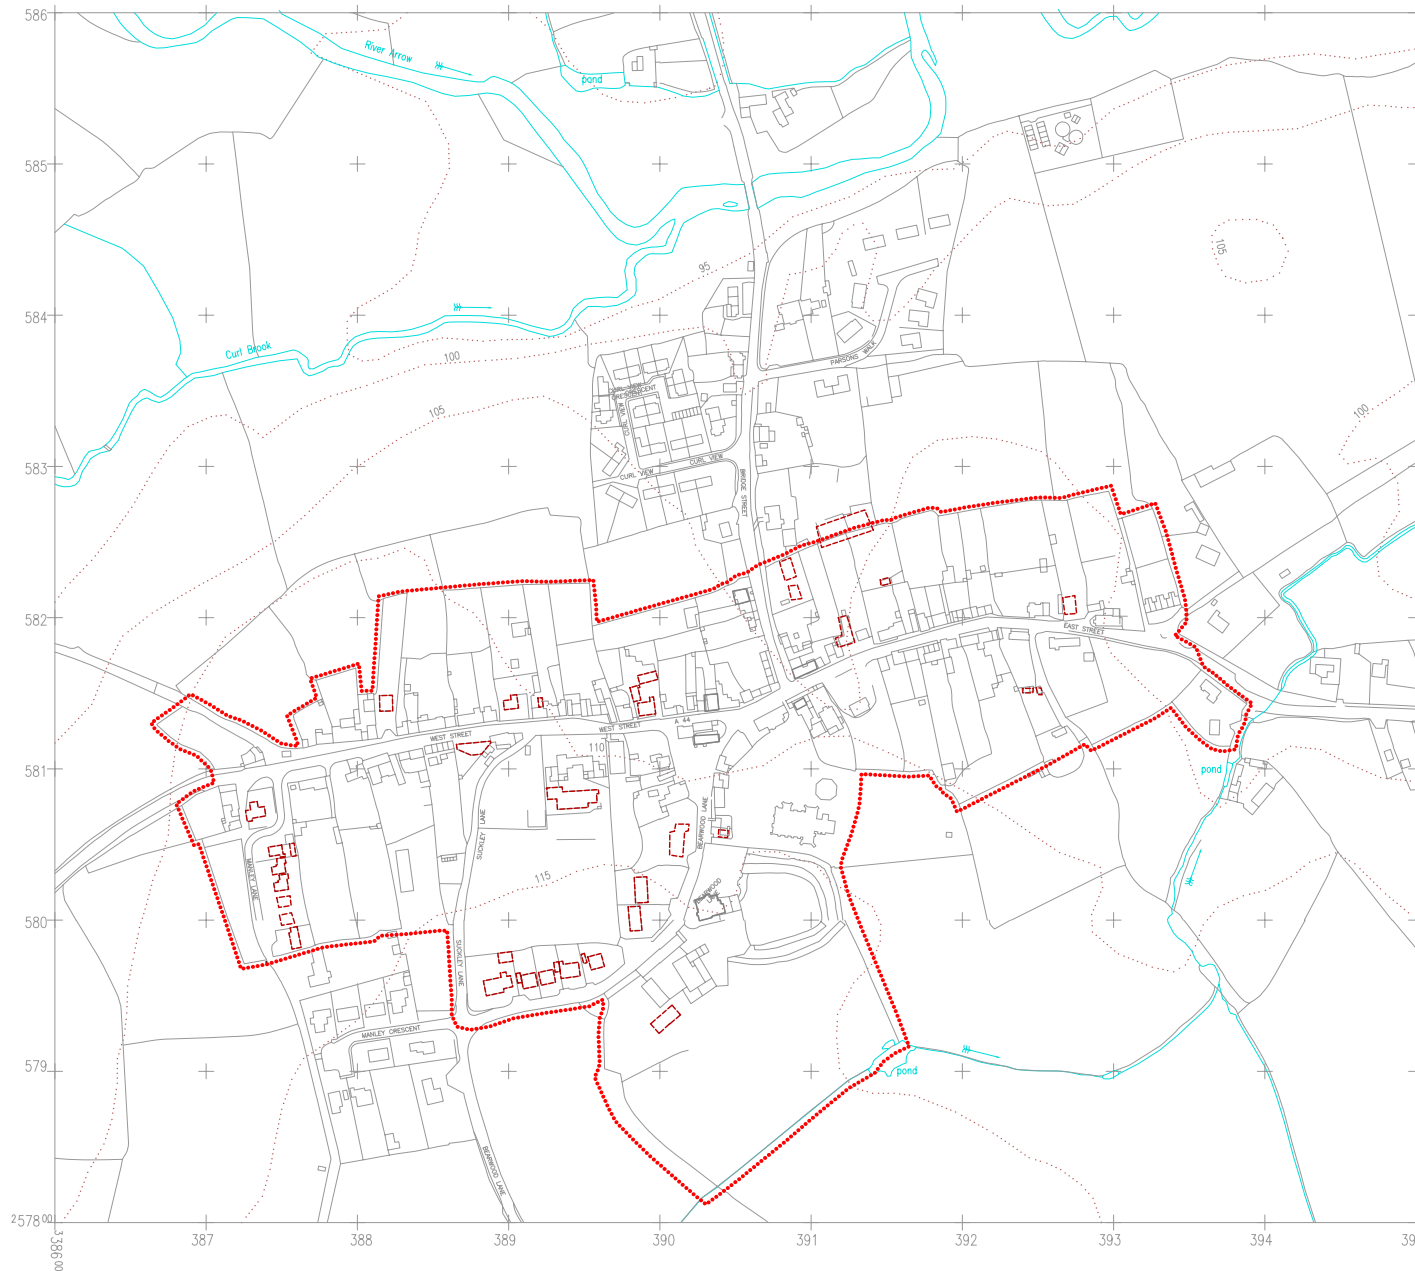

*The
Central Marches
Historic Towns Survey*

County Archaeological Service
Hereford & Worcester
County Council

Pembridge
Hereford & Worcester

Observed cellarage and
20th century development

1:5000
date: 1996 LT/CMH/SJW

KEY:

- 18th/19th century Cellarage
- 20th century Development
- Urban Area