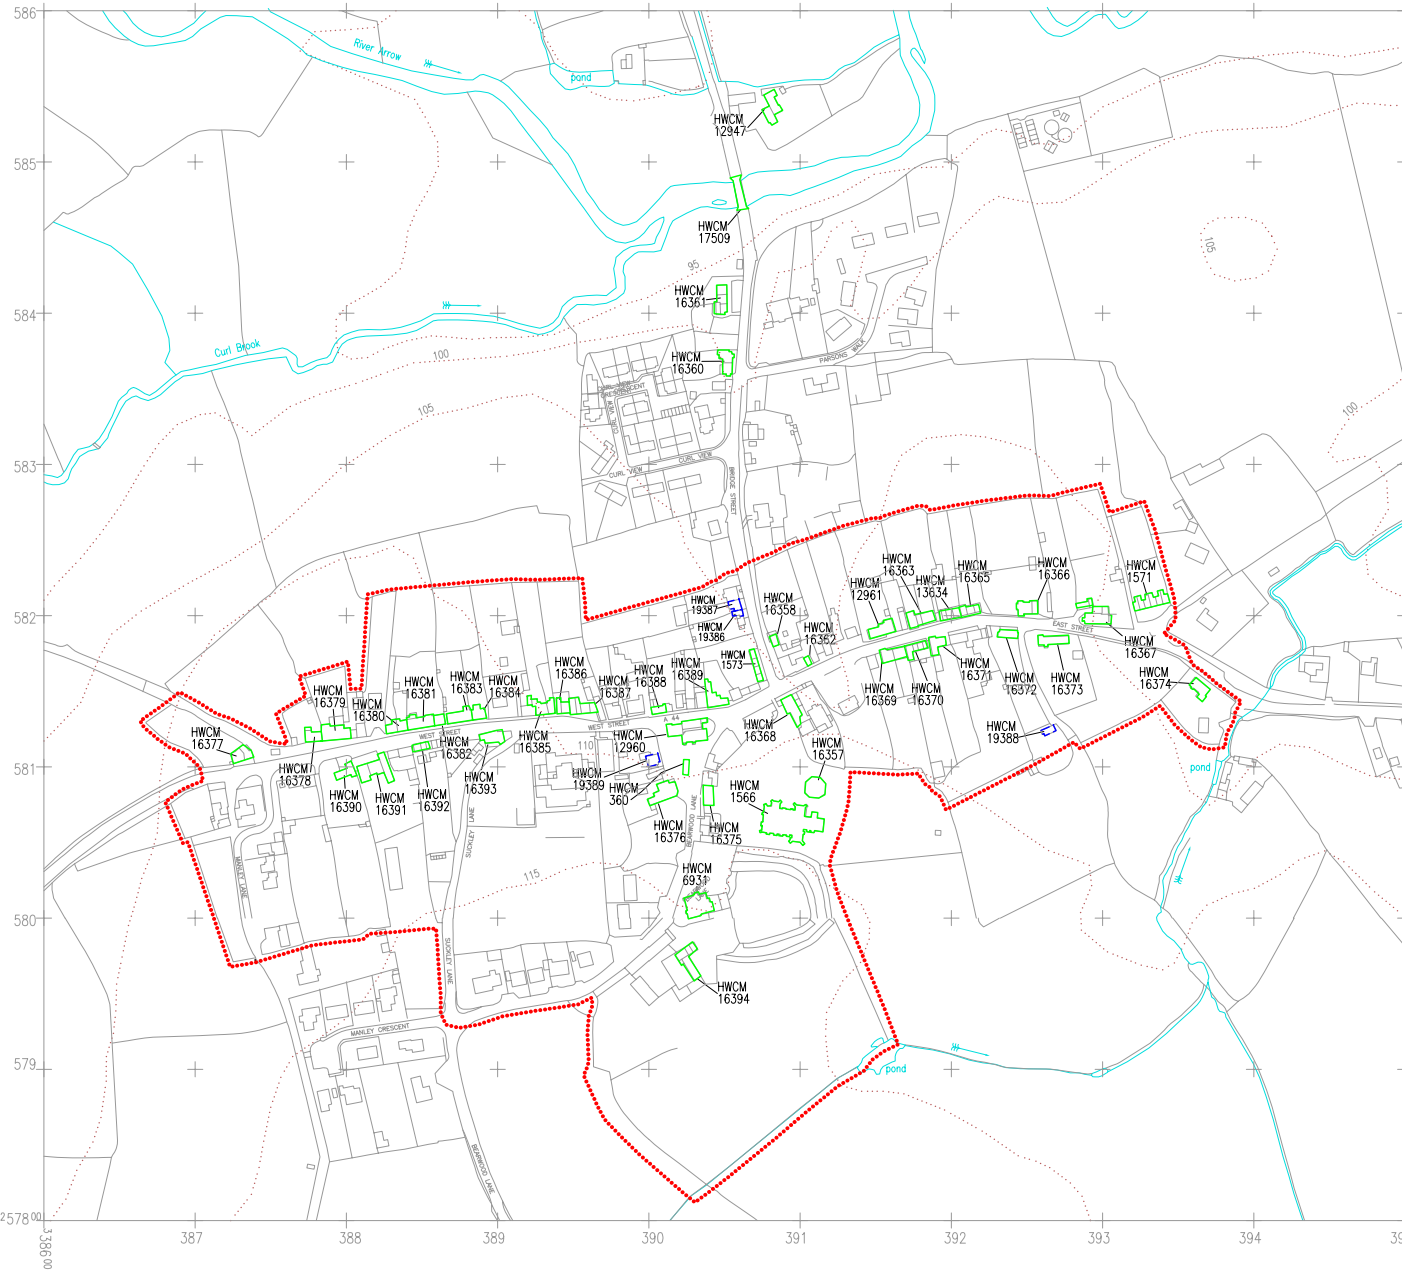

*The
Central Marches
Historic Towns Survey*

County Archaeological Service
Hereford & Worcester
County Council

Pembridge
Hereford & Worcester

Historic buildings
(listed & other recorded buildings)
and urban area

1:5000

date 1996 LT/CMH/SJW

KEY:

- HWCN **** Listed Buildings
- HWCN **** Historic Buildings
- HWCN **** Demolished Buildings
- Urban Area