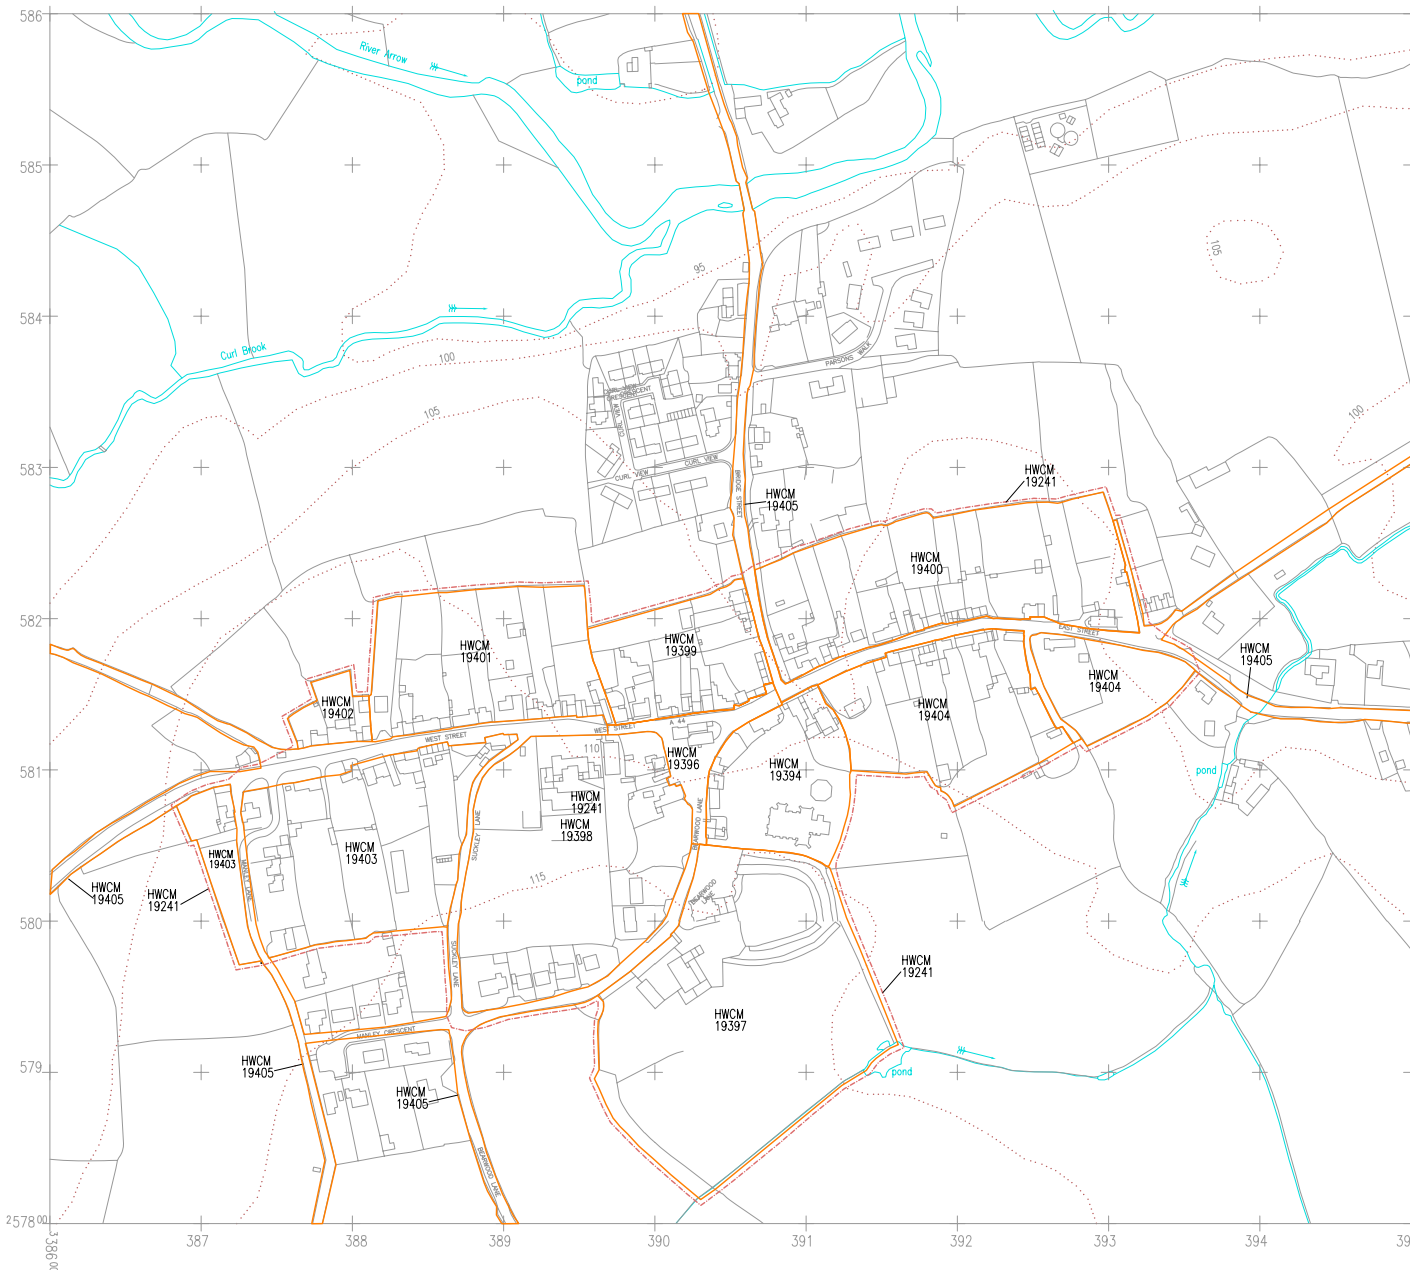

*The  
Central Marches  
Historic Towns Survey*

County Archaeological Service  
Hereford & Worcester  
County Council

**Pembridge**  
Hereford & Worcester

Medieval urban form  
and components

1:5000  
date: 1996 LT/CMH/SJW

KEY:

- Medieval Urban Component
- Medieval Urban Form

Based upon the 1988 Ordnance Survey mapping  
with the permission of the Controller of Her Majesty's  
Stationery Office © Crown copyright.  
Unauthorised reproduction infringes Crown copyright and  
may lead to prosecution or civil proceedings  
Hereford and Worcester County Council, LA07666X, 1993