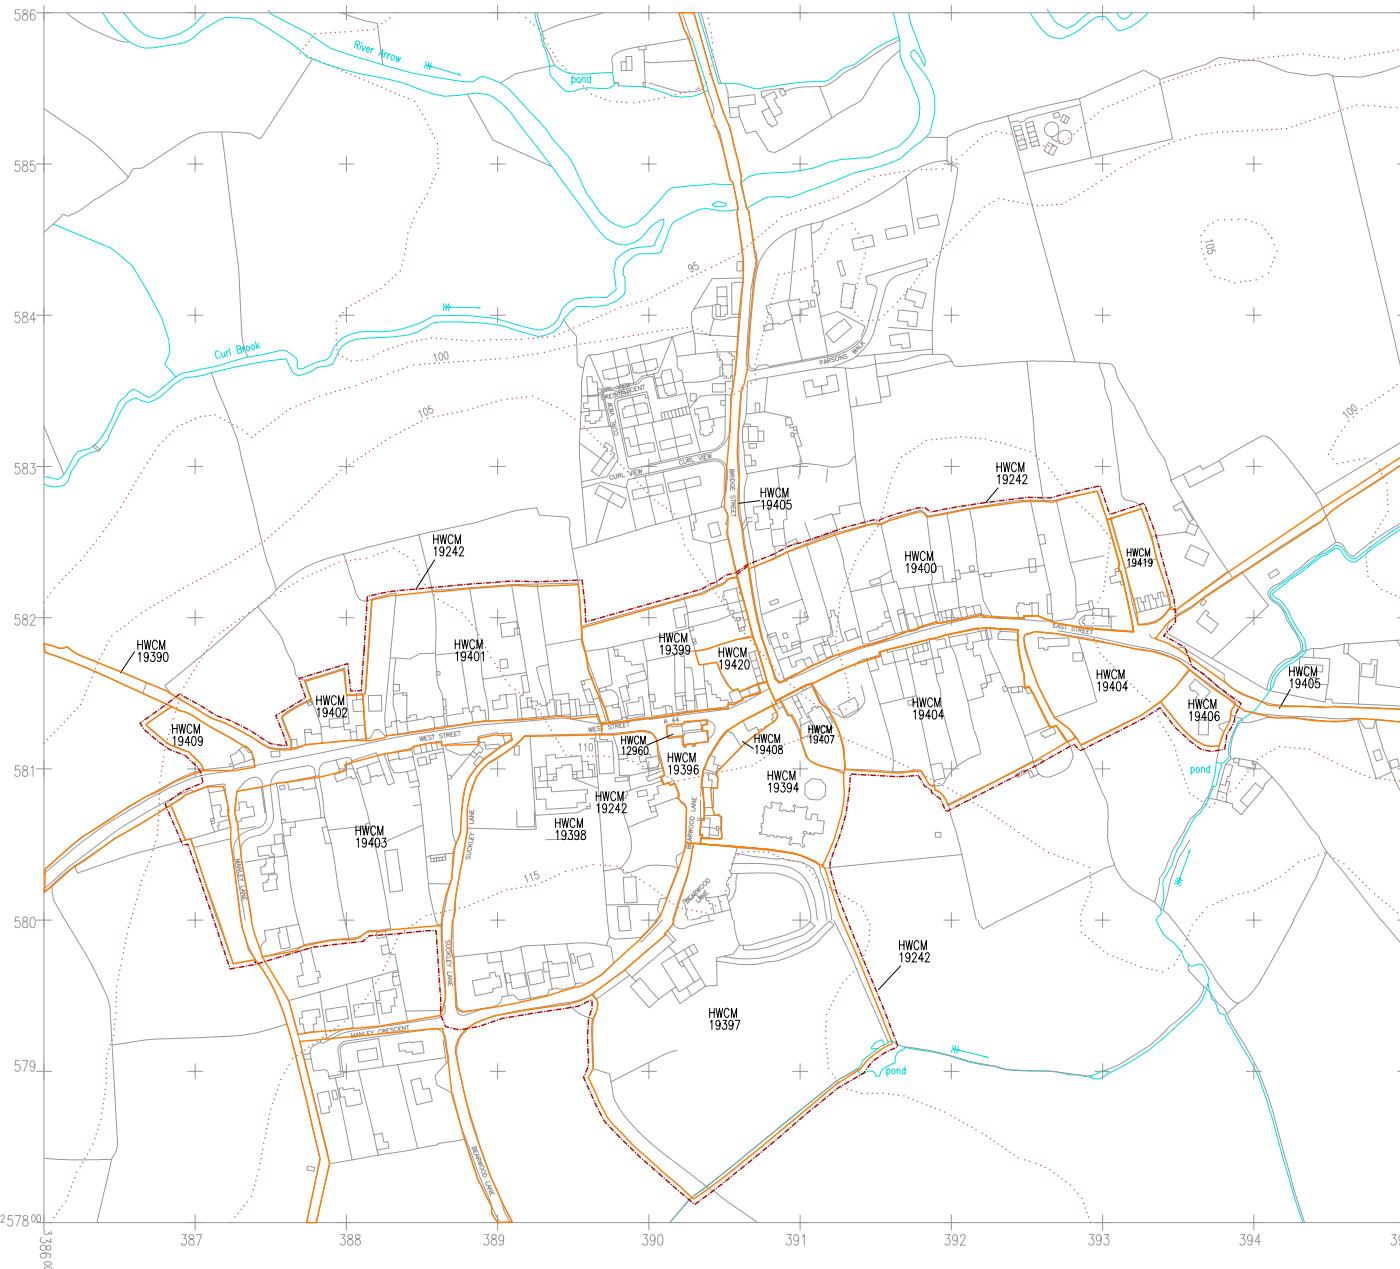

The
Central Marches
Historic Towns Survey

County Archaeological Service
Hereford & Worcester
County Council

Pembridge
Hereford & Worcester

Post-medieval urban form
and components

1:5000
date: 1996 LT/CMH/SJW

KEY:

- Post-medieval Urban Component
- Post-medieval Urban Form