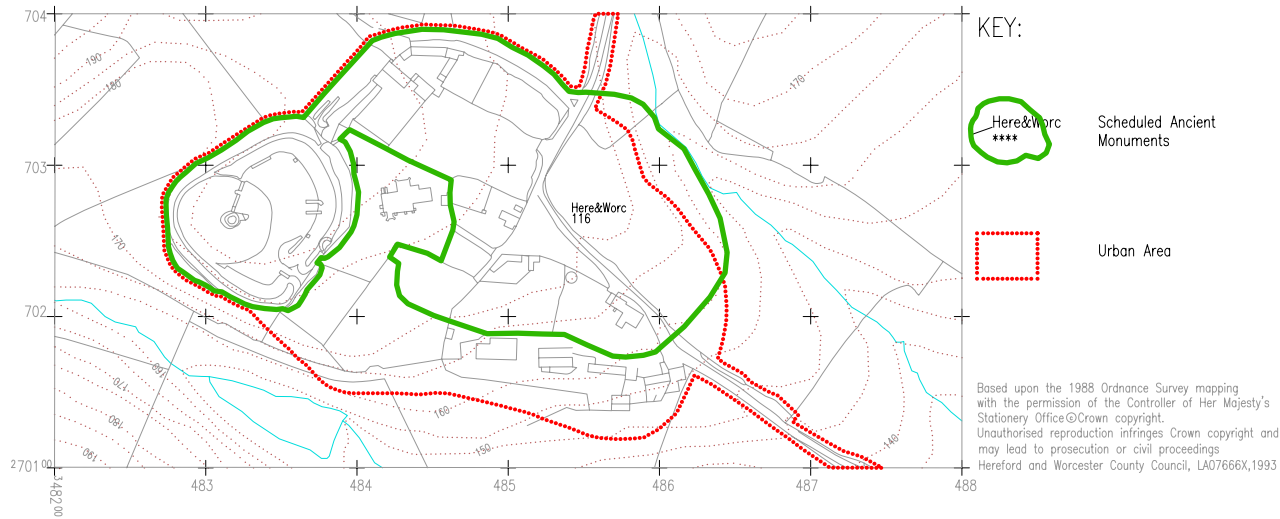

*The
Central Marches
Historic Towns Survey*

County Archaeological Service
Hereford & Worcester
County Council

Richard's Castle
Hereford & Worcester

Archaeological
Constraints

1:5000

Plotted: 1996

LT/CMH/SJW

KEY:

-  Here&Worc
**** Scheduled Ancient Monuments
-  Urban Area

Based upon the 1988 Ordnance Survey mapping with the permission of the Controller of Her Majesty's Stationery Office © Crown copyright. Unauthorised reproduction infringes Crown copyright and may lead to prosecution or civil proceedings Hereford and Worcester County Council, LA07666X, 1993